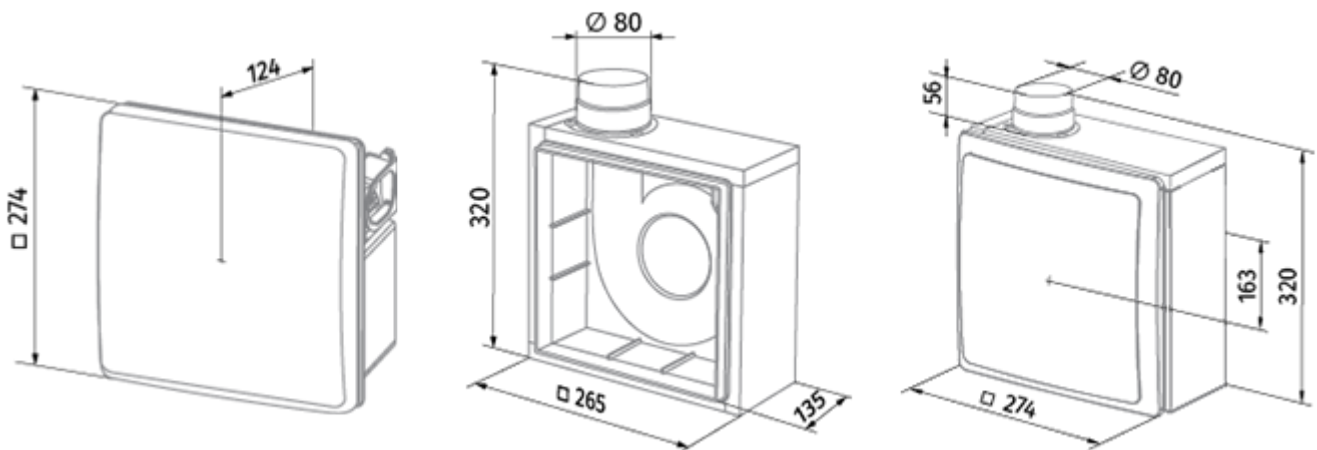

## Valeo-BFL 75/100

Mono-pipe ventilation exhaust centrifugal fans

- Maximum airflow: 100
- Sound pressure level LpA at 3 m: 38
- Control: Wired control panel
- Casing material: Plastic
- Backdraft protection: Backdraft damper
- Motion sensor
- Humidity sensor: Built-in
- Light sensor: Built-in
- Timer: Built-in

	Unit of measurement	Valeo-BFL 75/100	
Connected air duct size	mm	80	
Speed	-	2	
Minimum supply voltage	V	220	
Maximum supply voltage	V	240	
Power supply frequency	Hz	50	
Rated power	W	24	29
Unit current	A	0.11	0.13
Maximum airflow	m <sup>3</sup> /h	75	100
Sound pressure level LpA at 3 m	dB(A)	29	38
Weight	kg	2.7	
Ambient air temperature min	°C	1	
Ambient air temperature max	°C	40	
Ingress protection rating	-	IP55	

### Dimensions