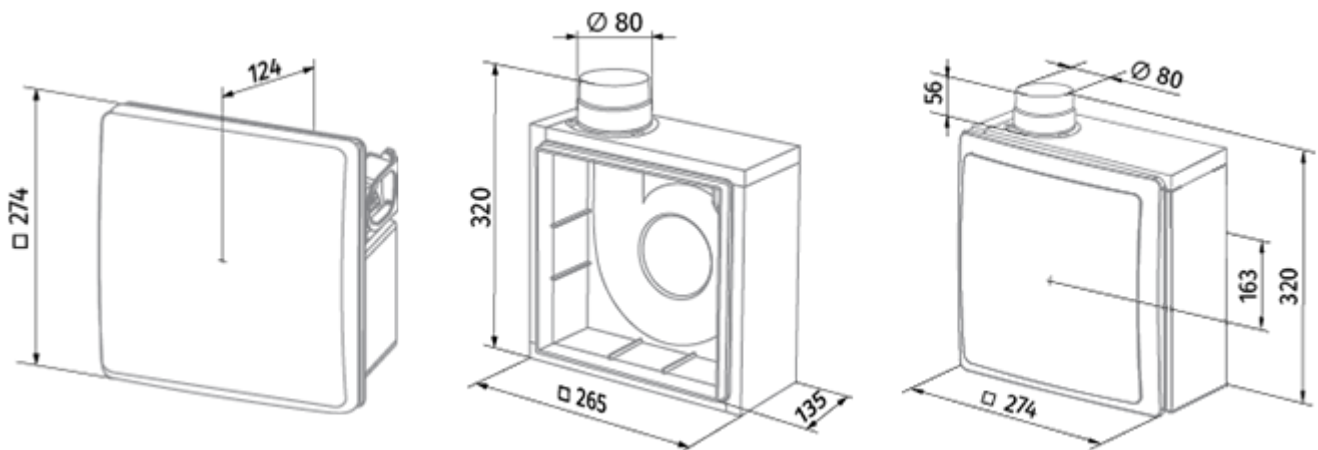

Valeo-BFL 35/60 TR

Mono-pipe ventilation exhaust centrifugal fans

- Maximum airflow: 63
- Sound pressure level LpA at 3 m: 36
- Control: Wired control panel
- Casing material: Plastic
- Backdraft protection: Backdraft damper
- Motion sensor
- Humidity sensor: Built-in
- Light sensor: Built-in
- Timer: Built-in

	Unit of measurement	Valeo-BFL 35/60 TR	
Connected air duct size	mm	80	
Speed	-	2	
Minimum supply voltage	V	220	
Maximum supply voltage	V	240	
Power supply frequency	Hz	50	
Rated power	W	15	25
Unit current	A	0.12	0.14
Maximum airflow	m ³ /h	35	63
Sound pressure level LpA at 3 m	dB(A)	27	36
Weight	kg	2.7	
Ambient air temperature min	°C	1	
Ambient air temperature max	°C	40	
Ingress protection rating	-	IP55	

Dimensions

Accessories

Other accessories

Name	Photo	Description
CDP-3/5		Multi-speed switch