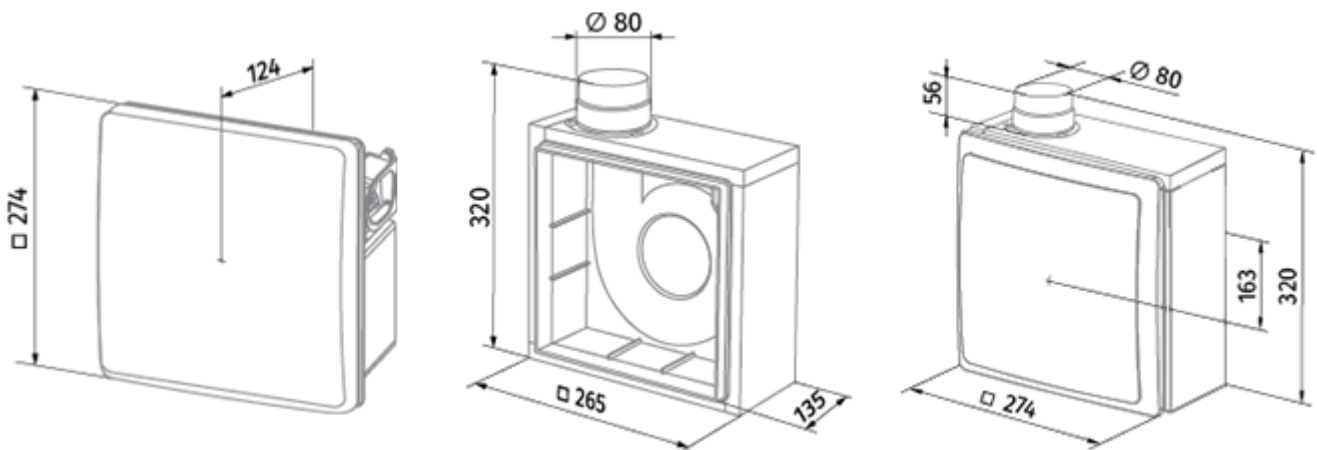

# Valeo-BFL 35/60 T

Mono-pipe ventilation exhaust centrifugal fans

- Maximum airflow: 63
- Sound pressure level LpA at 3 m: 36
- Control: Wired control panel
- Casing material: Plastic
- Backdraft protection: Backdraft damper
- Motion sensor
- Humidity sensor: Built-in
- Light sensor: Built-in
- Timer: Built-in

	Unit of measurement	Valeo-BFL 35/60 T	
Connected air duct size	mm	80	
Speed	-	2	
Minimum supply voltage	V	220	
Maximum supply voltage	V	240	
Power supply frequency	Hz	50	
Rated power	W	15	25
Unit current	A	0.12	0.14
Maximum airflow	m <sup>3</sup> /h	35	63
Sound pressure level LpA at 3 m	dB(A)	27	36
Weight	kg	2.7	
Ambient air temperature min	°C	1	
Ambient air temperature max	°C	40	
Ingress protection rating	-	IP55	

## Dimensions