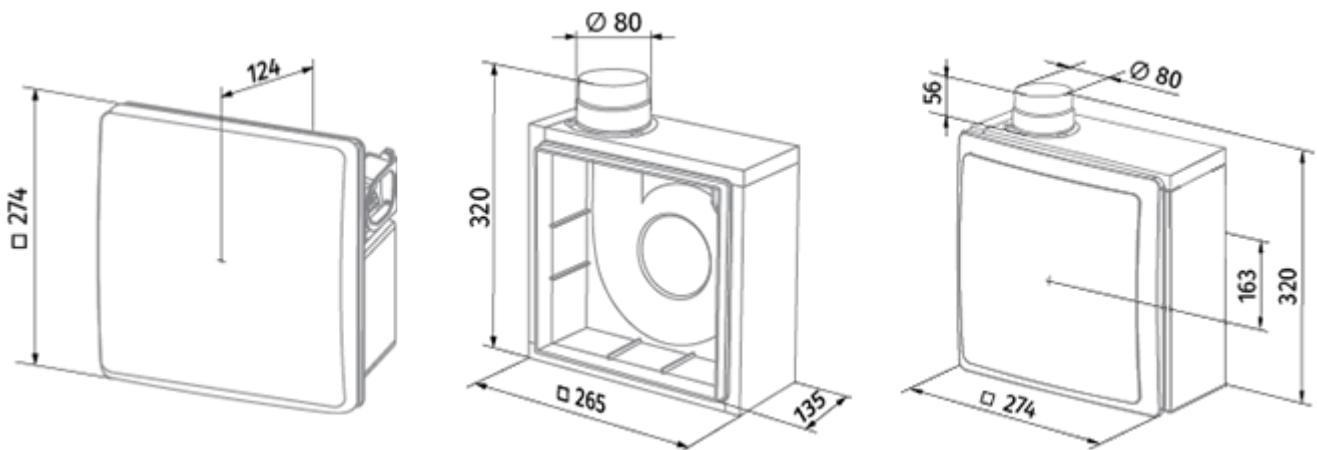

Valeo-BFL 35/60 H

Mono-pipe ventilation exhaust centrifugal fans

- Maximum airflow: 63
- Sound pressure level LpA at 3 m: 36
- Control: Wired control panel
- Casing material: Plastic
- Backdraft protection: Backdraft damper
- Humidity sensor: Built-in
- Light sensor: Built-in

	Unit of measurement	Valeo-BFL 35/60 H	
Connected air duct size	mm	80	
Speed	-	2	
Minimum supply voltage	V	220	
Maximum supply voltage	V	240	
Power supply frequency	Hz	50	
Rated power	W	15	25
Unit current	A	0.12	0.14
Maximum airflow	m ³ /h	35	63
Sound pressure level LpA at 3 m	dB(A)	27	36
Weight	kg	2.7	
Ambient air temperature min	°C	1	
Ambient air temperature max	°C	40	
Ingress protection rating	-	IP55	

Dimensions

Accessories

Other accessories

Name	Photo	Description
CDP-3/5		Multi-speed switch