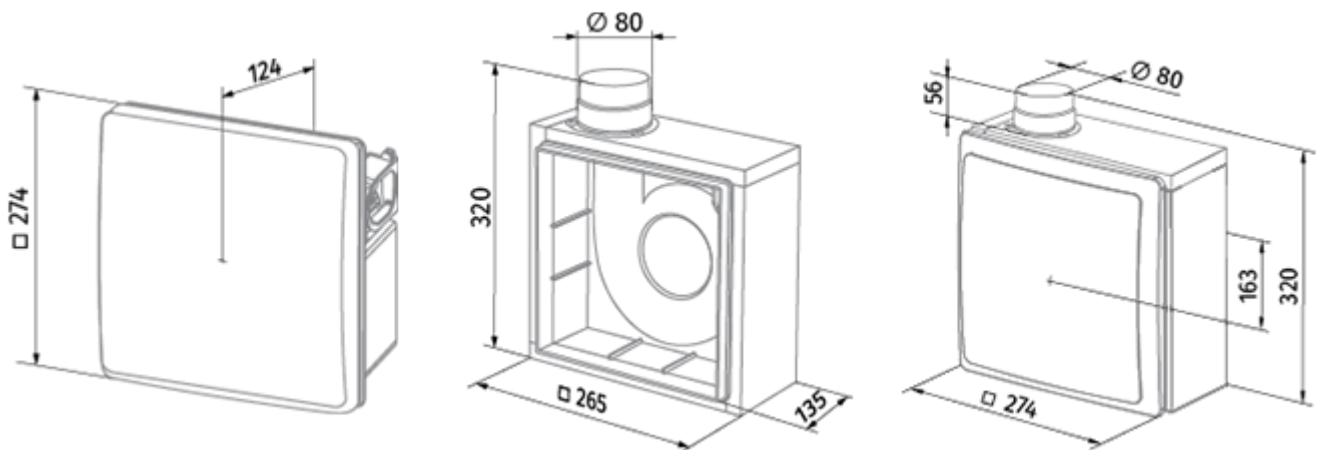

Valeo-BFL 35/60

Mono-pipe ventilation exhaust centrifugal fans

- Maximum airflow: 63
- Sound pressure level LpA at 3 m: 36
- Control: Wired control panel
- Casing material: Plastic
- Backdraft protection: Backdraft damper
- Motion sensor
- Humidity sensor: Built-in
- Light sensor: Built-in
- Timer: Built-in

	Unit of measurement	Valeo-BFL 35/60	
Connected air duct size	mm	80	
Speed	-	2	
Minimum supply voltage	V	220	
Maximum supply voltage	V	240	
Power supply frequency	Hz	50	
Rated power	W	15	25
Unit current	A	0.12	0.14
Maximum airflow	m ³ /h	35	63
Sound pressure level LpA at 3 m	dB(A)	27	36
Weight	kg	2.7	
Ambient air temperature min	°C	1	
Ambient air temperature max	°C	40	
Ingress protection rating	-	IP55	

Dimensions

Accessories

Other accessories

Name	Photo	Description
CDP-3/5		Multi-speed switch