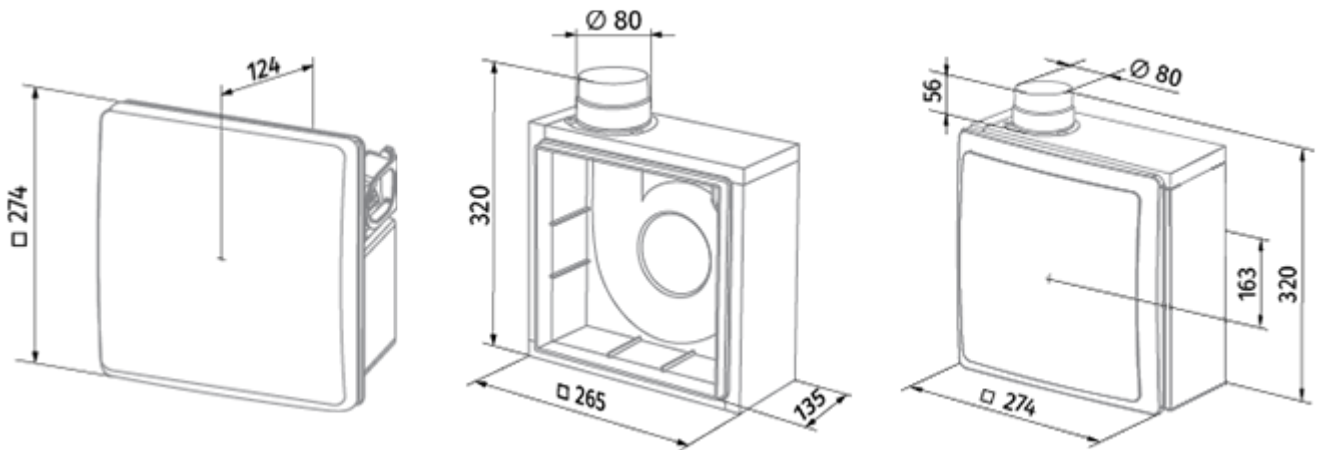

Valeo-BFL 35/60

Mono-pipe ventilation exhaust centrifugal fans

- Maximum airflow: 63
- Sound pressure level LpA at 3 m: 36
- Control: Wired control panel
- Casing material: Plastic
- Backdraft protection: Backdraft damper
- Motion sensor
- Humidity sensor: Built-in
- Light sensor: Built-in
- Timer: Built-in

	Unit of measurement	Valeo-BFL 35/60	
Connected air duct size	mm	80	
Speed	-	2	
Minimum supply voltage	V	220	
Maximum supply voltage	V	240	
Power supply frequency	Hz	50	
Rated power	W	15	25
Unit current	A	0.12	0.14
Maximum airflow	m ³ /h	35	63
Sound pressure level LpA at 3 m	dB(A)	27	36
Weight	kg	2.7	
Ambient air temperature min	°C	1	
Ambient air temperature max	°C	40	
Ingress protection rating	-	IP55	

Dimensions

Accessories

Speed control switches

Name	Photo	Description
CDP-3/5		Multi-speed switch