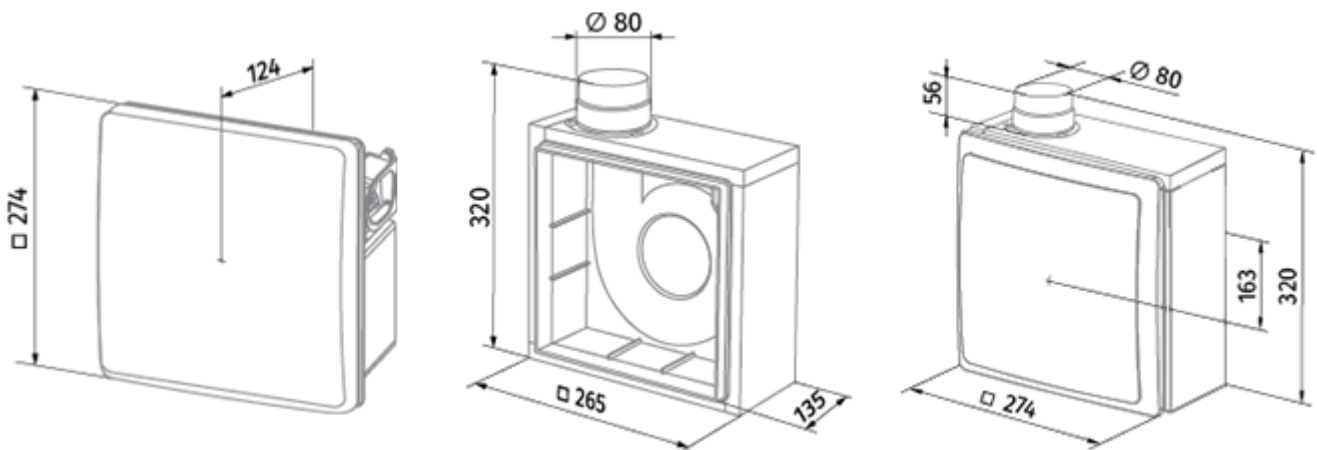

# Valeo-BFD 75/100 T

Mono-pipe ventilation exhaust centrifugal fans

- Maximum airflow: 100
- Sound pressure level LpA at 3 m: 38
- Control: Wired control panel
- Casing material: Plastic
- Backdraft protection: Backdraft damper
- Motion sensor
- Humidity sensor: Built-in
- Timer: Built-in

	Unit of measurement	Valeo-BFD 75/100 T	
Connected air duct size	mm	80	
Speed	-	2	
Minimum supply voltage	V	220	
Maximum supply voltage	V	240	
Power supply frequency	Hz	50	
Rated power	W	24	29
Unit current	A	0.11	0.13
Maximum airflow	m <sup>3</sup> /h	75	100
Sound pressure level LpA at 3 m	dB(A)	29	38
Weight	kg	2.7	
Ambient air temperature min	°C	1	
Ambient air temperature max	°C	40	
Ingress protection rating	-	IP55	

## Dimensions