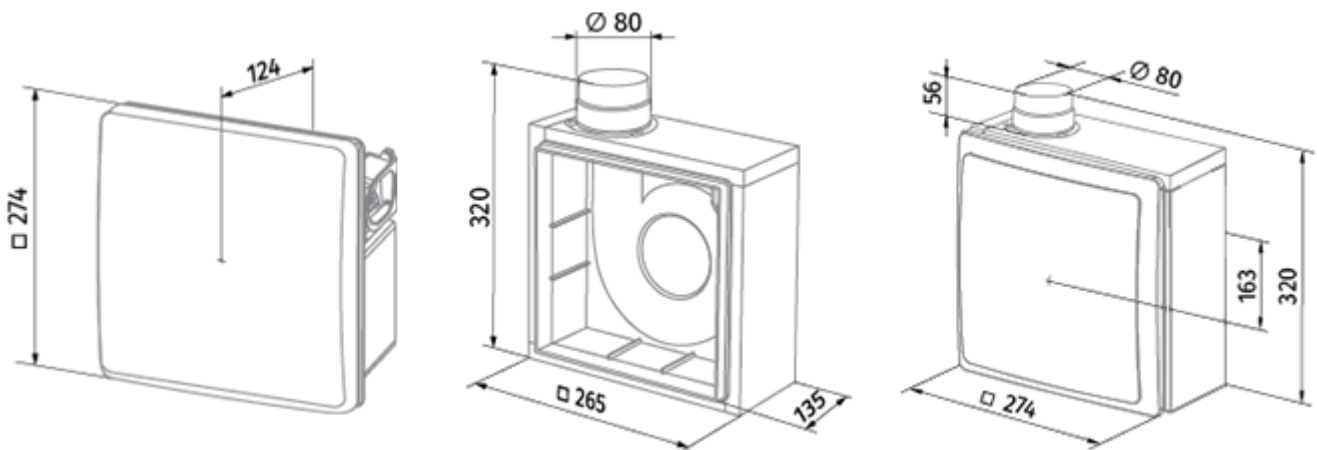

# Valeo-BFD 75/100 I

Mono-pipe ventilation exhaust centrifugal fans

- Maximum airflow: 100
- Sound pressure level LpA at 3 m: 38
- Control: Wired control panel
- Casing material: Plastic
- Backdraft protection: Backdraft damper
- Humidity sensor: Built-in

	Unit of measurement	Valeo-BFD 75/100 I	
Connected air duct size	mm	80	
Speed	-	2	
Minimum supply voltage	V	220	
Maximum supply voltage	V	240	
Power supply frequency	Hz	50	
Rated power	W	24	29
Unit current	A	0.11	0.13
Maximum airflow	m <sup>3</sup> /h	75	100
Sound pressure level LpA at 3 m	dB(A)	29	38
Weight	kg	2.7	
Ambient air temperature min	°C	1	
Ambient air temperature max	°C	40	
Ingress protection rating	-	IP55	

## Dimensions