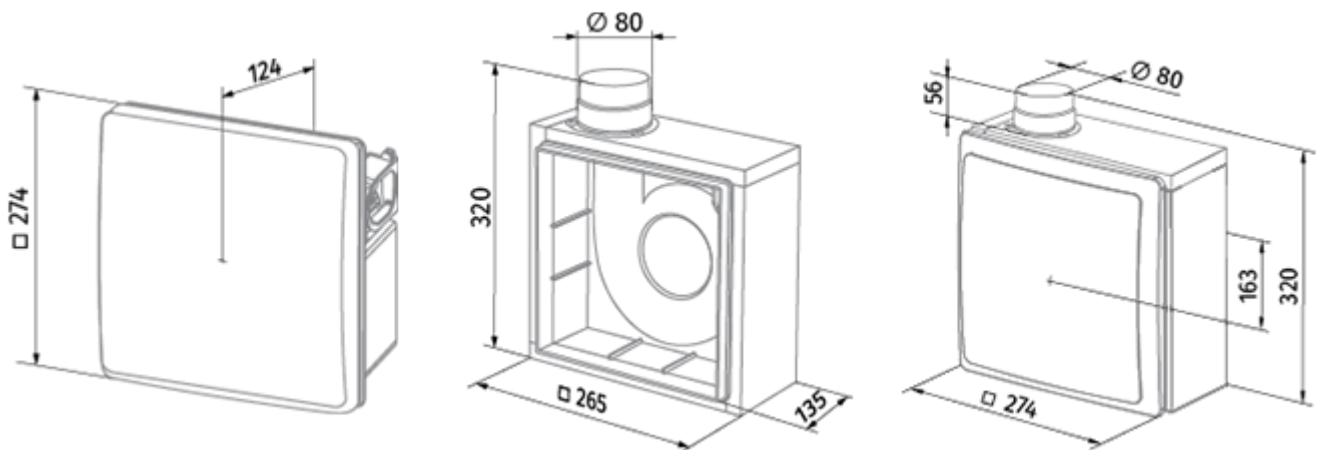

Valeo-BFD 75/100

Mono-pipe ventilation exhaust centrifugal fans

- Maximum airflow: 100
- Sound pressure level LpA at 3 m: 38
- Control: Wired control panel
- Casing material: Plastic
- Backdraft protection: Backdraft damper
- Motion sensor
- Humidity sensor: Built-in
- Timer: Built-in

	Unit of measurement	Valeo-BFD 75/100	
Connected air duct size	mm	80	
Speed	-	2	
Minimum supply voltage	V	220	
Maximum supply voltage	V	240	
Power supply frequency	Hz	50	
Rated power	W	24	29
Unit current	A	0.11	0.13
Maximum airflow	m ³ /h	75	100
Sound pressure level LpA at 3 m	dB(A)	29	38
Weight	kg	2.7	
Ambient air temperature min	°C	1	
Ambient air temperature max	°C	40	
Ingress protection rating	-	IP55	

Dimensions

Accessories

Other accessories

Name	Photo	Description
CDP-3/5		Multi-speed switch