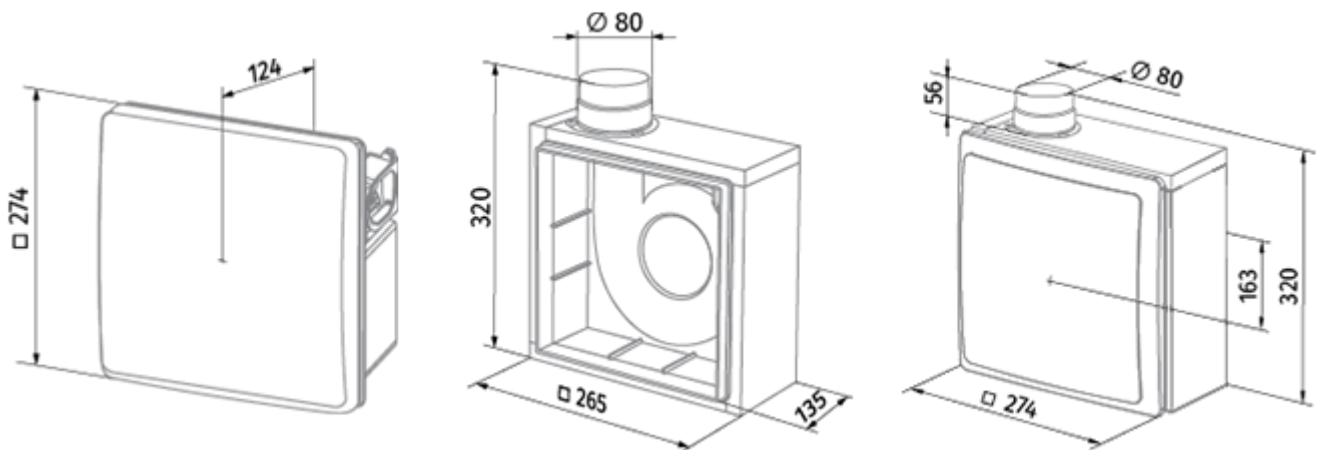

# Valeo-BFD 75/100

Mono-pipe ventilation exhaust centrifugal fans

- Maximum airflow: 100
- Sound pressure level LpA at 3 m: 38
- Control: Wired control panel
- Casing material: Plastic
- Backdraft protection: Backdraft damper
- Motion sensor
- Humidity sensor: Built-in
- Timer: Built-in

	Unit of measurement	Valeo-BFD 75/100	
Connected air duct size	mm	80	
Speed	-	2	
Minimum supply voltage	V	220	
Maximum supply voltage	V	240	
Power supply frequency	Hz	50	
Rated power	W	24	29
Unit current	A	0.11	0.13
Maximum airflow	m <sup>3</sup> /h	75	100
Sound pressure level LpA at 3 m	dB(A)	29	38
Weight	kg	2.7	
Ambient air temperature min	°C	1	
Ambient air temperature max	°C	40	
Ingress protection rating	-	IP55	

## Dimensions