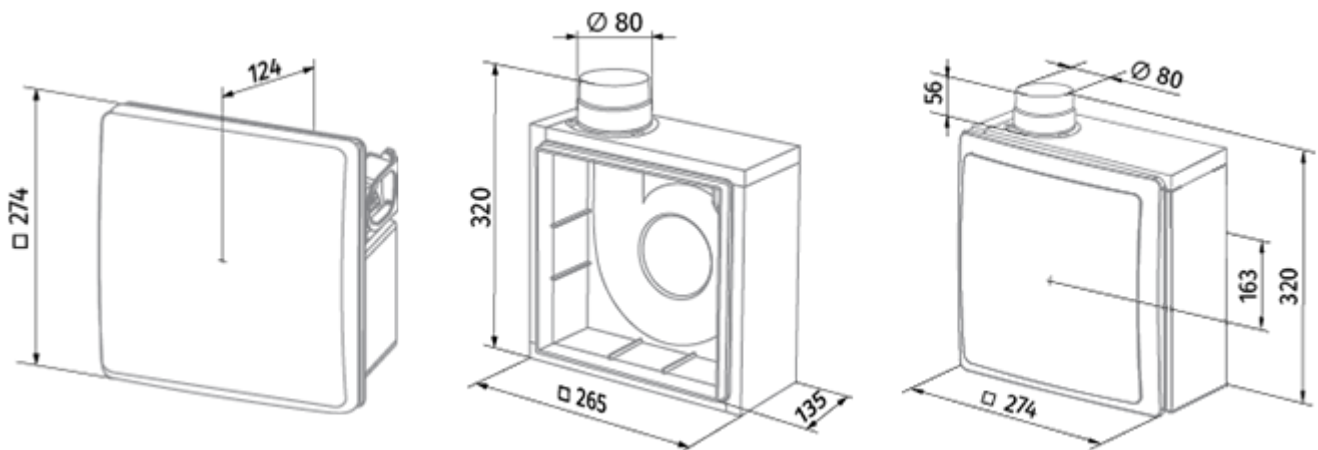

Valeo-BFD 35/60 T

Mono-pipe ventilation exhaust centrifugal fans

- Maximum airflow: 63
- Sound pressure level LpA at 3 m: 36
- Control: Wired control panel
- Casing material: Plastic
- Backdraft protection: Backdraft damper
- Motion sensor
- Humidity sensor: Built-in
- Timer: Built-in

	Unit of measurement	Valeo-BFD 35/60 T	
Connected air duct size	mm	80	
Speed	-	2	
Minimum supply voltage	V	220	
Maximum supply voltage	V	240	
Power supply frequency	Hz	50	
Rated power	W	15	25
Unit current	A	0.12	0.14
Maximum airflow	m ³ /h	35	63
Sound pressure level LpA at 3 m	dB(A)	27	36
Weight	kg	2.7	
Ambient air temperature min	°C	1	
Ambient air temperature max	°C	40	
Ingress protection rating	-	IP55	

Dimensions

Accessories

Other accessories

Name	Photo	Description
CDP-3/5		Multi-speed switch