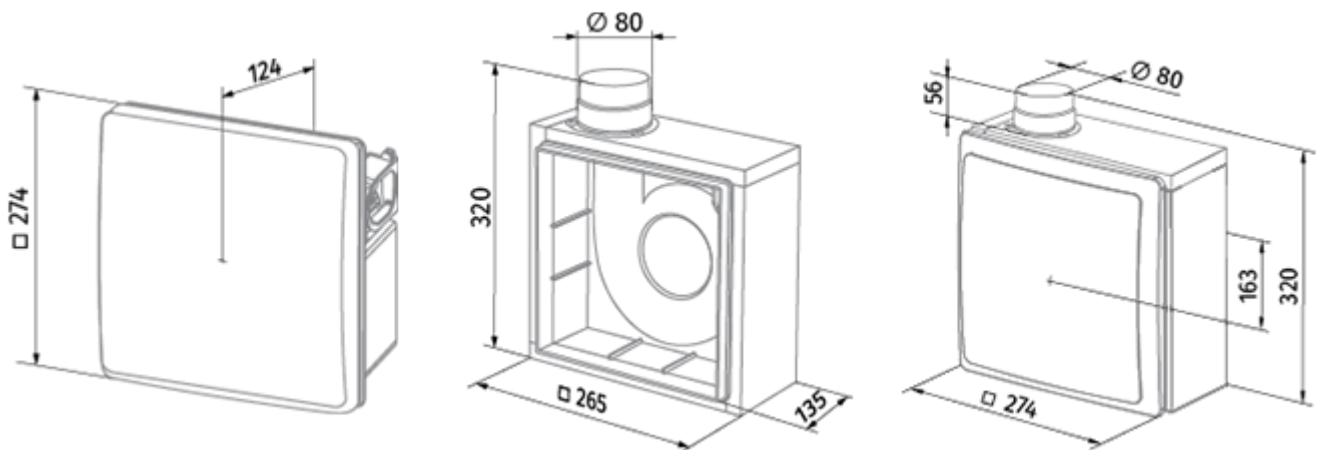

Valeo-BFD 35/60

I

Mono-pipe ventilation exhaust centrifugal fans

- Maximum airflow: 63
- Sound pressure level LpA at 3 m: 36
- Control: Wired control panel
- Casing material: Plastic
- Backdraft protection: Backdraft damper
- Humidity sensor: Built-in

	Unit of measurement	Valeo-BFD 35/60 I	
Connected air duct size	mm	80	
Speed	-	2	
Minimum supply voltage	V	220	
Maximum supply voltage	V	240	
Power supply frequency	Hz	50	
Rated power	W	15	25
Unit current	A	0.12	0.14
Maximum airflow	m ³ /h	35	63
Sound pressure level LpA at 3 m	dB(A)	27	36
Weight	kg	2.7	
Ambient air temperature min	°C	1	
Ambient air temperature max	°C	40	
Ingress protection rating	-	IP55	

Dimensions

Accessories

Other accessories

Name	Photo	Description
CDP-3/5		Multi-speed switch