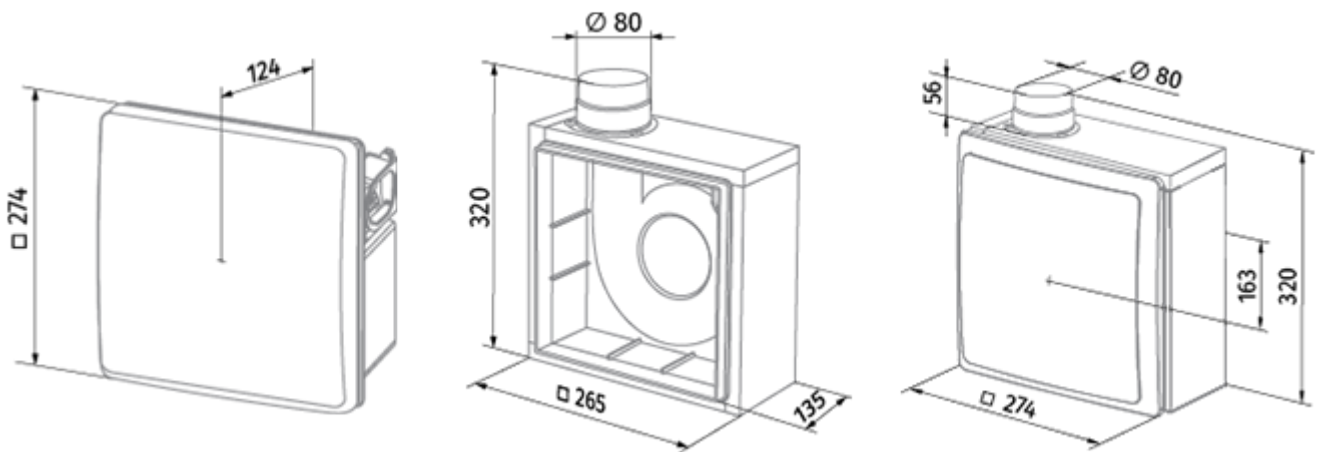

Valeo-BF 75/100 H

Mono-pipe ventilation exhaust centrifugal fans

- Maximum airflow: 100
- Sound pressure level LpA at 3 m: 38
- Control: Wired control panel
- Casing material: Plastic
- Backdraft protection: Backdraft damper
- Humidity sensor: Built-in

| | Unit of measurement | Valeo-BF 75/100 H | |
|---------------------------------|---------------------|-------------------|------|
| Connected air duct size | mm | 80 | |
| Speed | - | 2 | |
| Minimum supply voltage | V | 220 | |
| Maximum supply voltage | V | 240 | |
| Power supply frequency | Hz | 50 | |
| Rated power | W | 24 | 29 |
| Unit current | A | 0.11 | 0.13 |
| Maximum airflow | m ³ /h | 75 | 100 |
| Sound pressure level LpA at 3 m | dB(A) | 29 | 38 |
| Weight | kg | 2.7 | |
| Ambient air temperature min | °C | 1 | |
| Ambient air temperature max | °C | 40 | |
| Ingress protection rating | - | IP55 | |

Dimensions

Ecodesign

| | | | | | | |
|---|----------------------|----|---------|---|------|---|
| Trademark | Blauberg | | | | | |
| Model | Valeo-BF 75/100 H | | | | | |
| Specific energy consumption (SEC) (kWh/(m ² /a)) | Cold | | Average | | Warm | |
| | -48.1 | A+ | -21.1 | D | -5.5 | F |
| Type of ventilation unit | Unidirectional | | | | | |
| Type of drive installed | 2-speed | | | | | |
| Type of heat recovery system | None | | | | | |
| Maximum flow rate (m ³ /h) | 83 | | | | | |
| Electric power input (W) | 29 | | | | | |
| Reference flow rate (m ³ /s) | 0.019 | | | | | |
| Reference pressure difference (Pa) | 50 | | | | | |
| Specific power input (SPI) (W/(m ³ /h)) | 0.388 | | | | | |
| Control typology | Local demand control | | | | | |
| Maximum external leakage rates (%) | 2.7 | | | | | |
| Declared typology | RVU UVU | | | | | |
| Sound power level (dB(A)) | 49 | | | | | |
| The annual electricity consumption (AEC) (kWh/a) | Cold | | Average | | Warm | |
| | 290 | | 290 | | 290 | |
| The annual heating saved (AHS) (kWh/a) | Cold | | Average | | Warm | |
| | 5536 | | 2830 | | 1280 | |