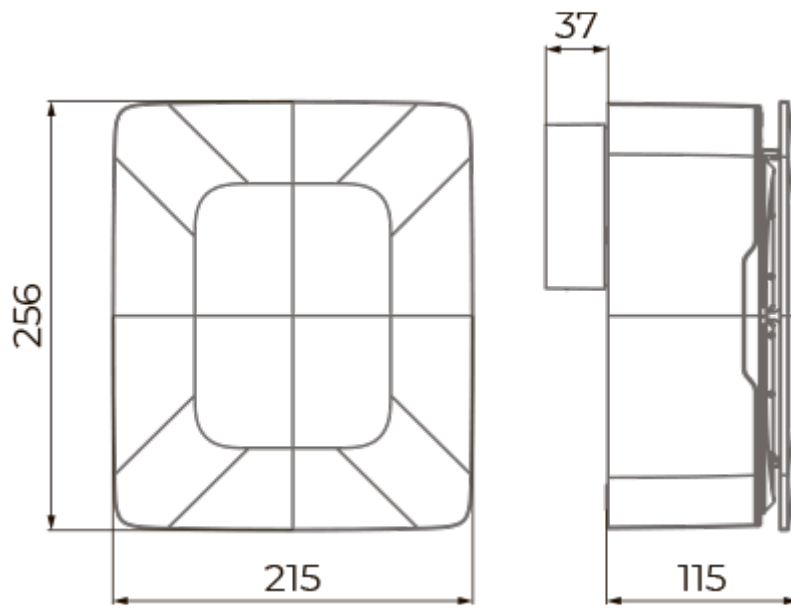

Qubit-E 55/110 T

High-pressure extract centrifugal Qubit fans for air duct systems of high durability

- Maximum airflow: 110
- Sound pressure level LpA at 3 m: 36
- Casing material: ABS Plastic
- Backdraft protection: Backdraft damper
- Timer: Turn on timer, Turn off timer, Internal timer

| | Unit of measurement | Qubit-E 55/110 T | |
|---------------------------------|---------------------|------------------|-------|
| Connected air duct size | mm | 100 | |
| Speed | - | 2 | |
| Minimum supply voltage | V | 220 | |
| Maximum supply voltage | V | 240 | |
| Power supply frequency | Hz | 50 | |
| Rated power | W | 11 | 26 |
| Unit current | A | 0.081 | 0.116 |
| Maximum airflow | m ³ /h | 55 | 110 |
| Sound pressure level LpA at 3 m | dB(A) | 20 | 36 |
| Ambient air temperature min | °C | 1 | |
| Ambient air temperature max | °C | 40 | |
| Ingress protection rating | - | IP45 | |

Dimensions

Ecodesign

| | | | | | | |
|---|------------------|---|---------|---|------|---|
| Trademark | Blauberg | | | | | |
| Model | Qubit-E 55/110 T | | | | | |
| Specific energy consumption (SEC) (kWh/(m ² /a)) | Cold | | Average | | Warm | |
| | 28.1 | B | 10.1 | E | 0.1 | G |
| Type of ventilation unit | Unidirectional | | | | | |
| Type of drive installed | 2-speed | | | | | |
| Type of heat recovery system | None | | | | | |
| Maximum flow rate (m ³ /h) | 72 | | | | | |
| Electric power input (W) | 23 | | | | | |
| Reference flow rate (m ³ /s) | 0.01 | | | | | |
| Reference pressure difference (Pa) | 50 | | | | | |
| Specific power input (SPI) (W/(m ³ /h)) | 0.292 | | | | | |
| Control typology | Clock control | | | | | |
| Maximum external leakage rates (%) | 2.7 | | | | | |
| Sound power level (dB(A)) | 40 | | | | | |
| Declared typology | RVU UVU | | | | | |
| The annual electricity consumption (AEC) (kWh/a) | Cold | | Average | | Warm | |
| | 344 | | 344 | | 344 | |
| The annual heating saved (AHS) (kWh/a) | Cold | | Average | | Warm | |
| | 3667 | | 1874 | | 848 | |