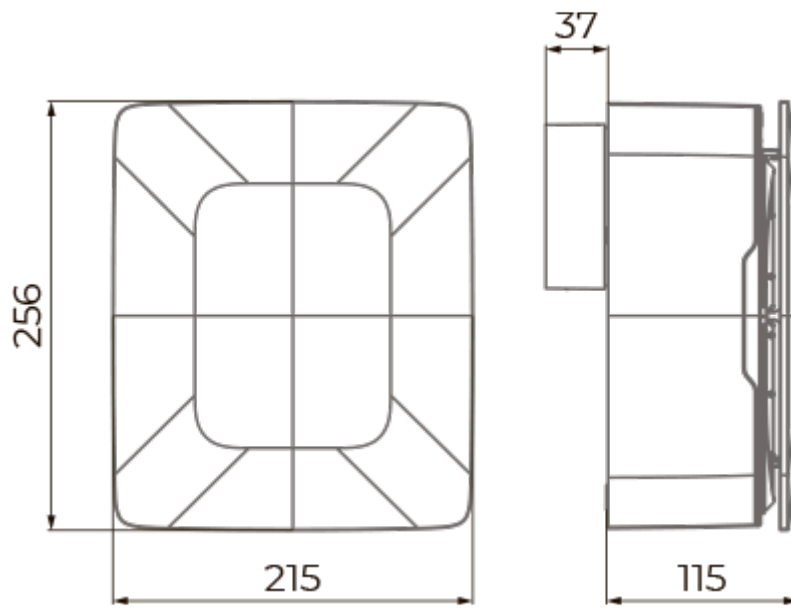

| | Unit of measurement | Qubit-E 55/110 IR | |
|---------------------------------|---------------------|-------------------|-------|
| Connected air duct size | mm | 100 | |
| Speed | - | 2 | |
| Minimum supply voltage | V | 220 | |
| Maximum supply voltage | V | 240 | |
| Power supply frequency | Hz | 50 | |
| Rated power | W | 11 | 26 |
| Unit current | A | 0.081 | 0.116 |
| Maximum airflow | m ³ /h | 55 | 110 |
| Sound pressure level LpA at 3 m | dB(A) | 20 | 36 |
| Ambient air temperature min | °C | 1 | |
| Ambient air temperature max | °C | 40 | |
| Ingress protection rating | - | IP45 | |

Dimensions

Ecodesign

| | | | | | | |
|---|----------------------|---------|---------|------|------|---|
| Trademark | Blauberg | | | | | |
| Model | Qubit-E 55/110 IR | | | | | |
| Specific energy consumption (SEC) (kWh/(m ² /a)) | Cold | | Average | | Warm | |
| | 49.9 | A+ | 22.8 | D | 7.3 | F |
| Type of ventilation unit | Unidirectional | | | | | |
| Type of drive installed | 2-speed | | | | | |
| Type of heat recovery system | None | | | | | |
| Maximum flow rate (m ³ /h) | 72 | | | | | |
| Electric power input (W) | 23 | | | | | |
| Reference flow rate (m ³ /s) | 0.01 | | | | | |
| Reference pressure difference (Pa) | 50 | | | | | |
| Specific power input (SPI) (W/(m ³ /h)) | 0.292 | | | | | |
| Control typology | Local demand control | | | | | |
| Maximum external leakage rates (%) | 2.7 | | | | | |
| Sound power level (dB(A)) | 40 | | | | | |
| Declared typology | RVU UVU | | | | | |
| The annual electricity consumption (AEC) (kWh/a) | Cold | Average | | Warm | | |
| | 218 | 218 | | 218 | | |
| The annual heating saved (AHS) (kWh/a) | Cold | Average | | Warm | | |
| | 5536 | 2830 | | 1280 | | |