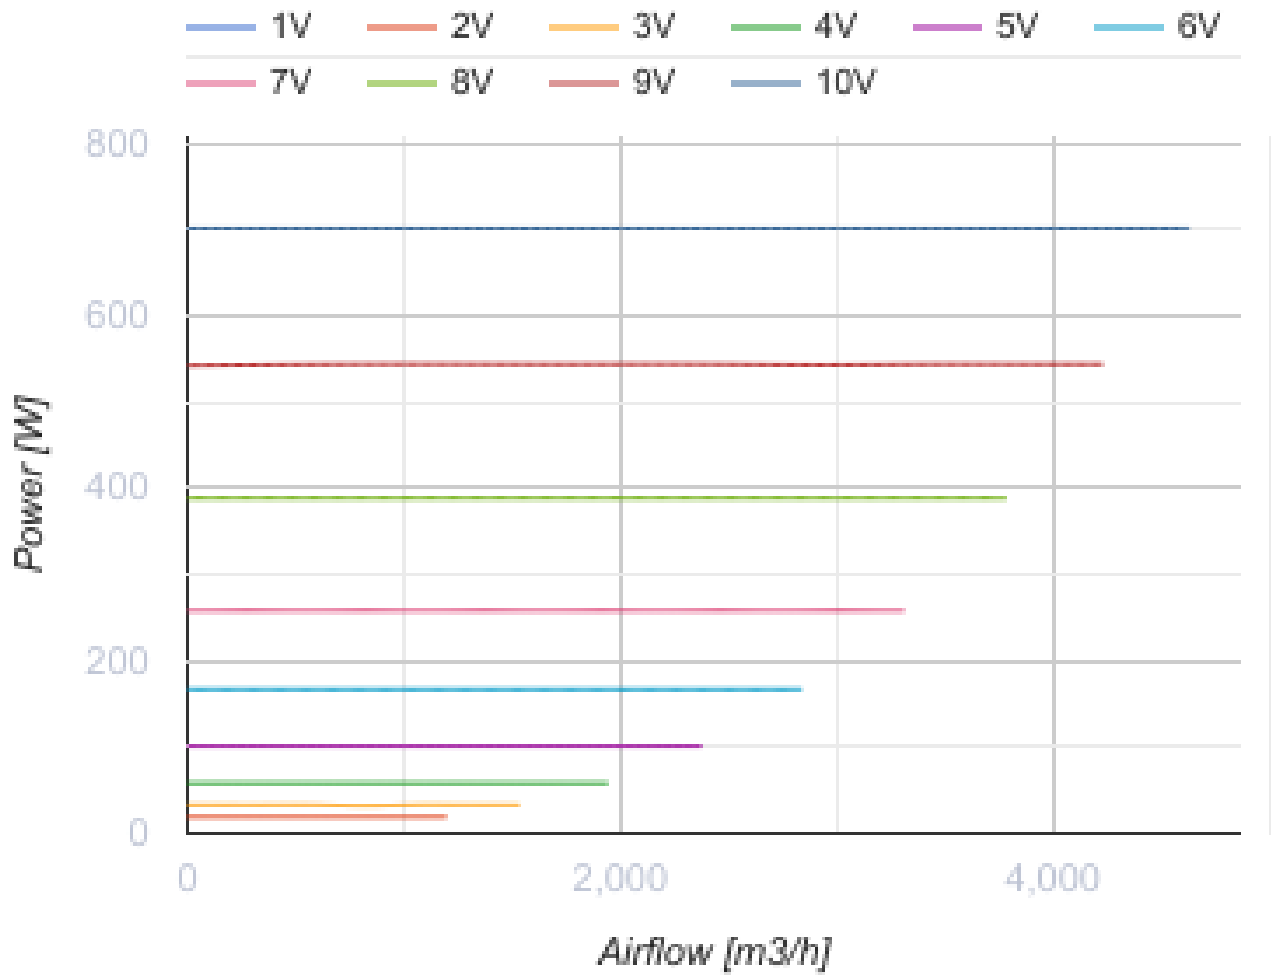

# Primo EC 355 max

Inline mixed flow fans with EC motors

- Maximum airflow: 4630
- Sound pressure level LpA at 3 m: 60
- Motor type: EC
- Impeller type: Mixed-flow
- Casing material: Plastic
- Installation in any position

|  | Unit of measurement | Primo EC 355 max |
|--|---------------------|------------------|
| Connected air duct size                | mm                  | 355              |
| Speed                                  | -                   | 1                |
| Phases                                 | -                   | 1                |
| Minimum supply voltage                 | V                   | 230              |
| Maximum supply voltage                 | V                   | 230              |
| Power supply frequency                 | Hz                  | 50/60            |
| Rated power                            | W                   | 701              |
| Unit current                           | A                   | 3.1              |
| Maximum airflow                        | m <sup>3</sup> /h   | 4630             |
| Sound pressure level LpA at 3 m        | dB(A)               | 60               |
| Weight                                 | kg                  | 15               |
| Transported air temperature (max)      | °C                  | 55               |
| Transported air temperature (min)      | °C                  | -25              |
| Ingress protection rating              | -                   | IPX4             |
| Ingress protection rating of the drive | -                   | IP44             |