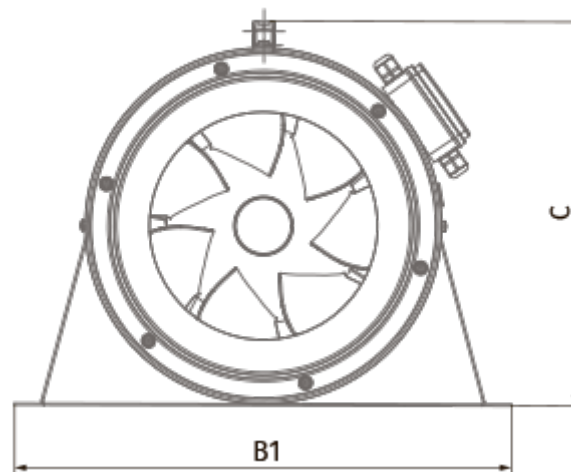

# Primo EC 355 max

Inline mixed flow fans with EC motors

- Maximum airflow: 4630
- Sound pressure level LpA at 3 m: 60
- Motor type: EC
- Impeller type: Mixed-flow
- Casing material: Plastic
- Installation in any position

|  | Unit of measurement | Primo EC 355 max |
|--|---------------------|------------------|
| Connected air duct size                | mm                  | 355              |
| Speed                                  | -                   | 1                |
| Phases                                 | -                   | 1                |
| Minimum supply voltage                 | V                   | 230              |
| Maximum supply voltage                 | V                   | 230              |
| Power supply frequency                 | Hz                  | 50/60            |
| Rated power                            | W                   | 701              |
| Unit current                           | A                   | 3.1              |
| Maximum airflow                        | m <sup>3</sup> /h   | 4630             |
| Sound pressure level LpA at 3 m        | dB(A)               | 60               |
| Weight                                 | kg                  | 15               |
| Transported air temperature (max)      | °C                  | 55               |
| Transported air temperature (min)      | °C                  | -25              |
| Ingress protection rating              | -                   | IPX4             |
| Ingress protection rating of the drive | -                   | IP44             |

## Dimensions

| ØD  | Ø d | A   | L   | B   | B1  | C   | C1  |
|-----|-----|-----|-----|-----|-----|-----|-----|
| 406 | 350 | 451 | 372 | 468 | 566 | 437 | 439 |