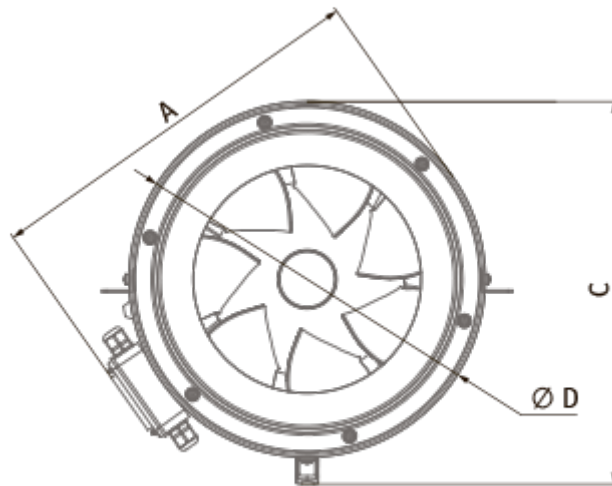

# Primo EC 355 max

Inline mixed flow fans with EC motors

- Maximum airflow: 4630
- Sound pressure level LpA at 3 m: 60
- Motor type: EC
- Impeller type: Mixed-flow
- Casing material: Plastic
- Installation in any position

|  | Unit of measurement | Primo EC 355 max |
|--|---------------------|------------------|
| Connected air duct size                | mm                  | 355              |
| Speed                                  | -                   | 1                |
| Phases                                 | -                   | 1                |
| Minimum supply voltage                 | V                   | 230              |
| Maximum supply voltage                 | V                   | 230              |
| Power supply frequency                 | Hz                  | 50/60            |
| Rated power                            | W                   | 701              |
| Unit current                           | A                   | 3.1              |
| Maximum airflow                        | m <sup>3</sup> /h   | 4630             |
| Sound pressure level LpA at 3 m        | dB(A)               | 60               |
| Weight                                 | kg                  | 15               |
| Transported air temperature (max)      | °C                  | 55               |
| Transported air temperature (min)      | °C                  | -25              |
| Ingress protection rating              | -                   | IPX4             |
| Ingress protection rating of the drive | -                   | IP44             |

## Dimensions

| ØD  | Ø d | A   | L   | B   | B1  | C   | C1  |
|-----|-----|-----|-----|-----|-----|-----|-----|
| 406 | 350 | 451 | 372 | 468 | 566 | 437 | 439 |