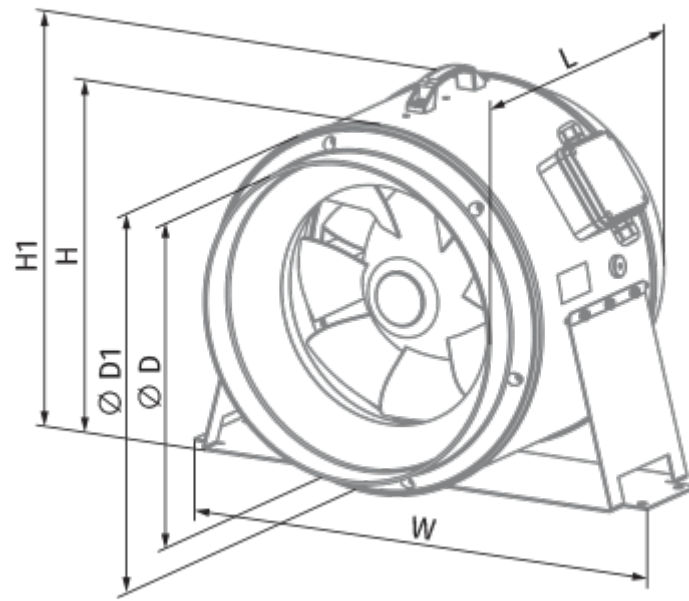

# Primo EC 355 max

Inline mixed flow fans with EC motors

- Maximum airflow: 4630
- Sound pressure level LpA at 3 m: 60
- Motor type: EC
- Impeller type: Mixed-flow
- Casing material: Plastic
- Installation in any position

|  | Unit of measurement | Primo EC 355 max |
|--|---------------------|------------------|
| Connected air duct size                | mm                  | 355              |
| Speed                                  | -                   | 1                |
| Phases                                 | -                   | 1                |
| Minimum supply voltage                 | V                   | 230              |
| Maximum supply voltage                 | V                   | 230              |
| Power supply frequency                 | Hz                  | 50/60            |
| Rated power                            | W                   | 701              |
| Unit current                           | A                   | 3.1              |
| Maximum airflow                        | m <sup>3</sup> /h   | 4630             |
| Sound pressure level LpA at 3 m        | dB(A)               | 60               |
| Weight                                 | kg                  | 15               |
| Transported air temperature (max)      | °C                  | 55               |
| Transported air temperature (min)      | °C                  | -25              |
| Ingress protection rating              | -                   | IPX4             |
| Ingress protection rating of the drive | -                   | IP44             |

## Dimensions

| ØD  | Ø d | A   | L   | B   | B1  | C   | C1  |
|-----|-----|-----|-----|-----|-----|-----|-----|
| 406 | 350 | 451 | 372 | 468 | 566 | 437 | 439 |