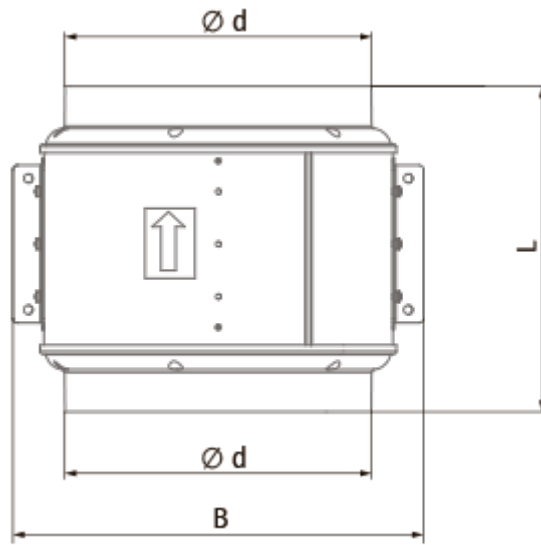

|  | Unit of measurement | Primo EC 355 max |
|--|---------------------|------------------|
| Connected air duct size                | mm                  | 355              |
| Speed                                  | -                   | 1                |
| Phases                                 | -                   | 1                |
| Minimum supply voltage                 | V                   | 230              |
| Maximum supply voltage                 | V                   | 230              |
| Power supply frequency                 | Hz                  | 50/60            |
| Rated power                            | W                   | 701              |
| Unit current                           | A                   | 3.1              |
| Maximum airflow                        | m <sup>3</sup> /h   | 4630             |
| Sound pressure level LpA at 3 m        | dB(A)               | 60               |
| Weight                                 | kg                  | 15               |
| Transported air temperature (max)      | °C                  | 55               |
| Transported air temperature (min)      | °C                  | -25              |
| Ingress protection rating              | -                   | IPX4             |
| Ingress protection rating of the drive | -                   | IP44             |

## Dimensions

| ØD  | Ø d | A   | L   | B   | B1  | C   | C1  |
|-----|-----|-----|-----|-----|-----|-----|-----|
| 406 | 350 | 451 | 372 | 468 | 566 | 437 | 439 |