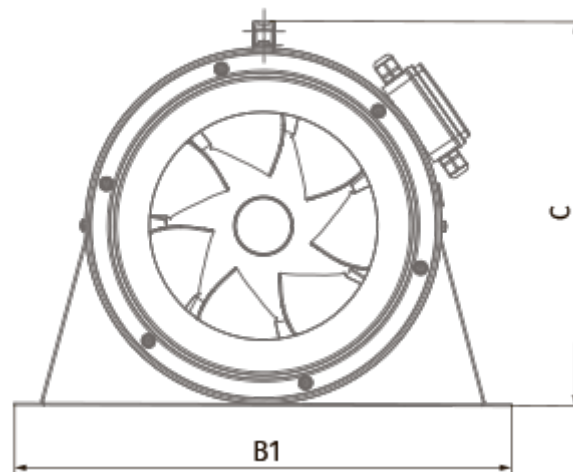

Primo 400 (220/60 Hz)

Inline mixed flow fans with AC motors

- Motor type: AC
- Impeller type: Mixed-flow
- Casing material: Plastic
- Installation in any position

	Unit of measurement	Primo 400 (220/60 Hz)
Connected air duct size	mm	400
Speed	-	3
Phases	-	1
Minimum supply voltage	V	230
Maximum supply voltage	V	230
Power supply frequency	Hz	60
Weight	kg	18.5
Transported air temperature (max)	°C	55
Transported air temperature (min)	°C	-25
Ingress protection rating	-	IPX4
Ingress protection rating of the drive	-	IP20

Dimensions

ØD	Ø d	A	L	B	B1	C	C1
451	395	496	415	513	623	482	484

Accessories

Speed control switches

Name	Photo	Description
CDPE-3 E5		