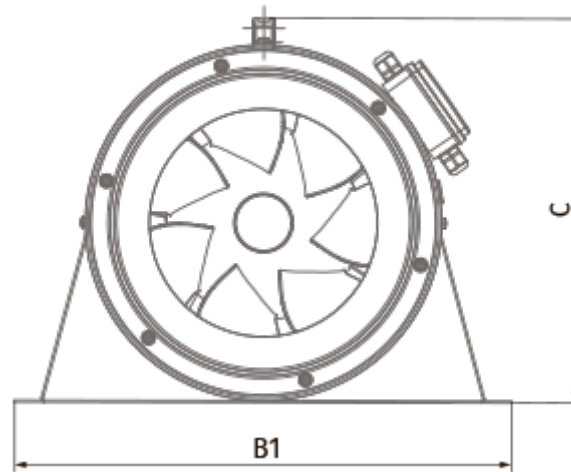

Primo 400 (220/60 Hz)

Inline mixed flow fans with AC motors

- Motor type: AC
- Impeller type: Mixed-flow
- Casing material: Plastic
- Installation in any position

	Unit of measurement	Primo 400 (220/60 Hz)
Connected air duct size	mm	400
Speed	-	3
Phases	-	1
Minimum supply voltage	V	230
Maximum supply voltage	V	230
Power supply frequency	Hz	60
Weight	kg	18.5
Transported air temperature (max)	°C	55
Transported air temperature (min)	°C	-25
Ingress protection rating	-	IPX4
Ingress protection rating of the drive	-	IP20

Dimensions

ØD	Ø d	A	L	B	B1	C	C1
451	395	496	415	513	623	482	484

Accessories

Speed control switches

Name	Photo	Description
CDPE-3 E5		