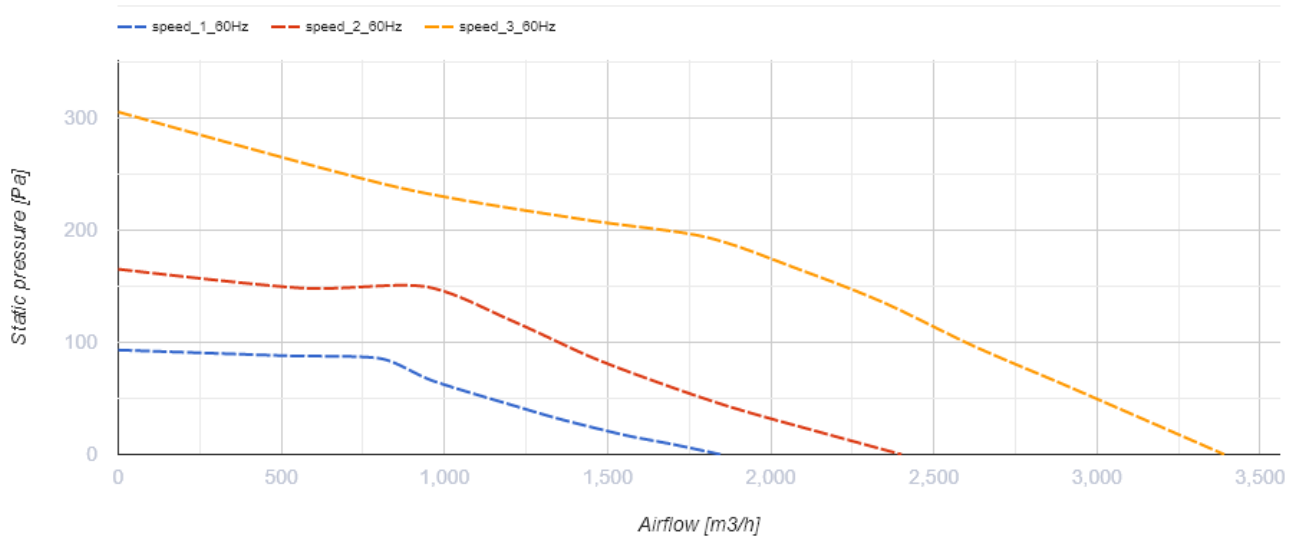

Primo 400 (220/60 Hz)

Inline mixed flow fans with AC motors

- Motor type: AC
- Impeller type: Mixed-flow
- Casing material: Plastic
- Installation in any position

	Unit of measurement	Primo 400 (220/60 Hz)
Connected air duct size	mm	400
Speed	-	3
Phases	-	1
Minimum supply voltage	V	230
Maximum supply voltage	V	230
Power supply frequency	Hz	60
Weight	kg	18.5
Transported air temperature (max)	°C	55
Transported air temperature (min)	°C	-25
Ingress protection rating	-	IPX4
Ingress protection rating of the drive	-	IP20

Dimensions

ØD	Ø d	A	L	B	B1	C	C1
451	395	496	415	513	623	482	484

Accessories

Speed control switches

Name	Photo	Description
CDPE-3 E5		