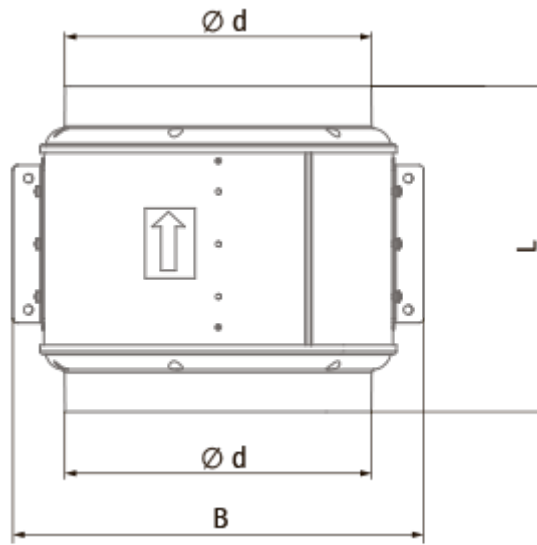

Primo 400 (220/60 Hz)

Inline mixed flow fans with AC motors

- Motor type: AC
- Impeller type: Mixed-flow
- Casing material: Plastic
- Installation in any position

	Unit of measurement	Primo 400 (220/60 Hz)
Connected air duct size	mm	400
Speed	-	3
Phases	-	1
Minimum supply voltage	V	230
Maximum supply voltage	V	230
Power supply frequency	Hz	60
Weight	kg	18.5
Transported air temperature (max)	°C	55
Transported air temperature (min)	°C	-25
Ingress protection rating	-	IPX4
Ingress protection rating of the drive	-	IP20

Dimensions

ØD	Ø d	A	L	B	B1	C	C1
451	395	496	415	513	623	482	484

Accessories

Speed control switches

Name	Photo	Description
CDPE-3 E5		