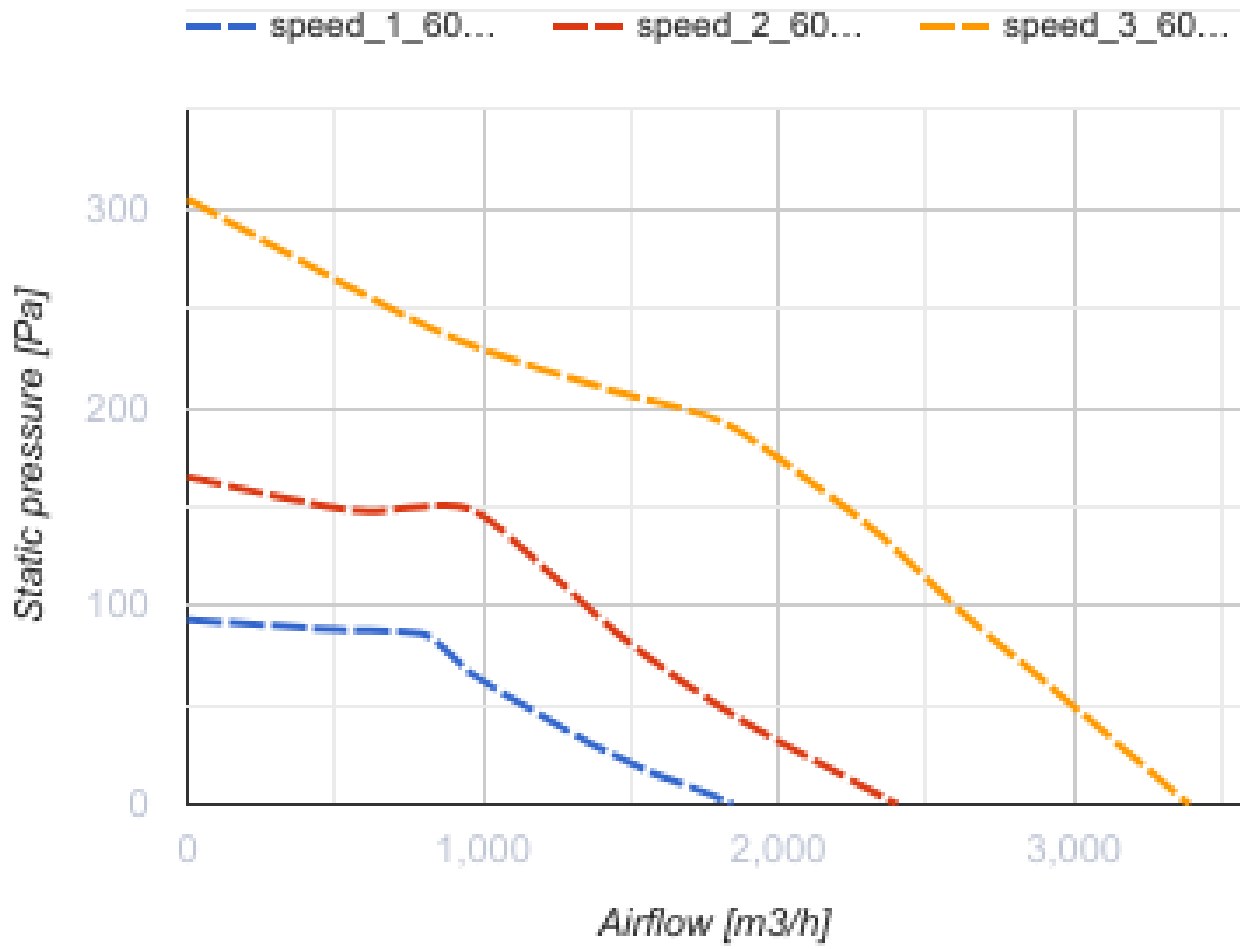

Primo 400 (220/60 Hz)

Inline mixed flow fans with AC motors

- Motor type: AC
- Impeller type: Mixed-flow
- Casing material: Plastic
- Installation in any position

	Unit of measurement	Primo 400 (220/60 Hz)
Connected air duct size	mm	400
Speed	-	3
Phases	-	1
Minimum supply voltage	V	230
Maximum supply voltage	V	230
Power supply frequency	Hz	60
Weight	kg	18.5
Transported air temperature (max)	°C	55
Transported air temperature (min)	°C	-25
Ingress protection rating	-	IPX4
Ingress protection rating of the drive	-	IP20

Dimensions

ØD	Ø d	A	L	B	B1	C	C1
451	395	496	415	513	623	482	484

Accessories

Speed control switches

Name	Photo	Description
CDPE-3 E5		