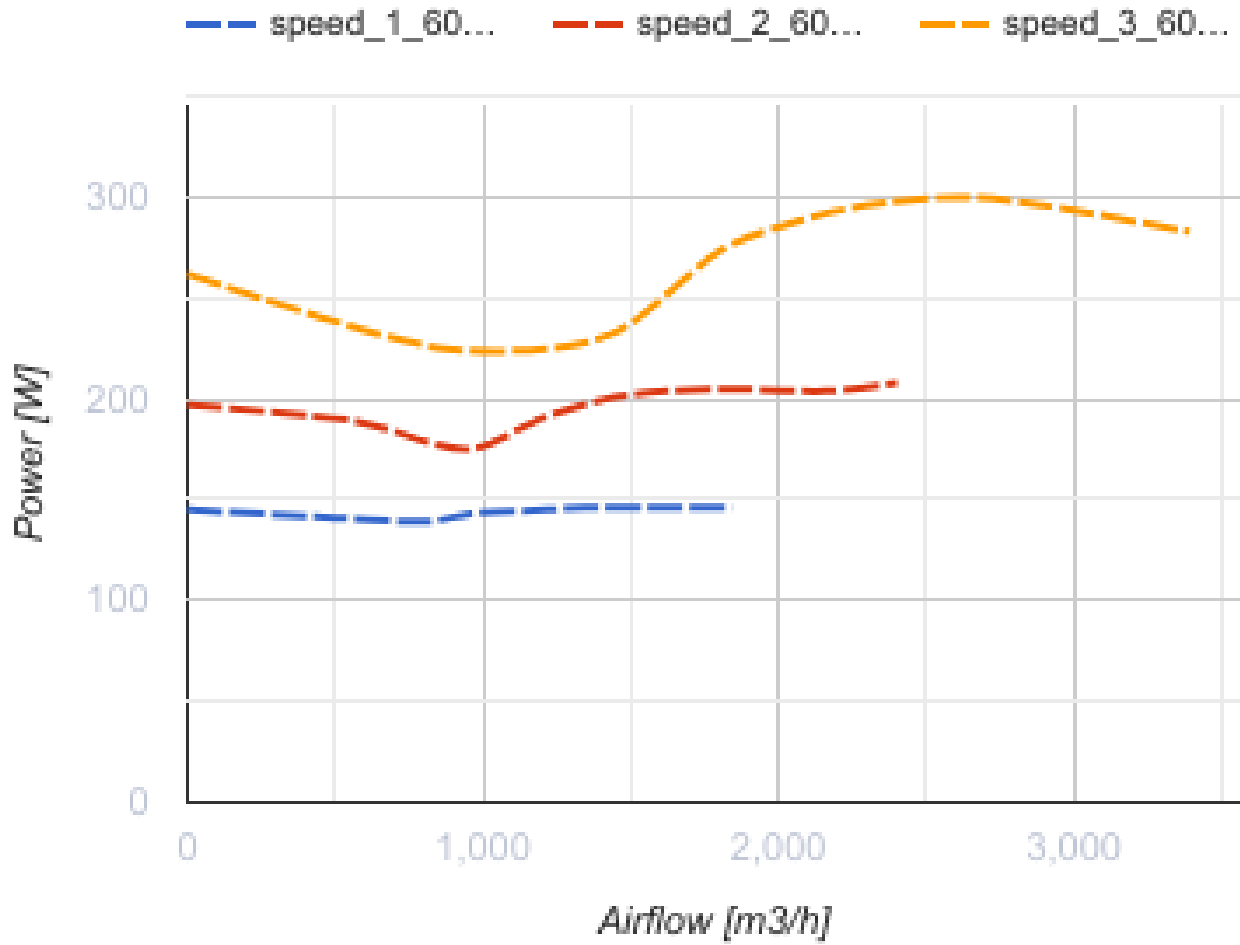

Primo 400 (220/60 Hz)

Inline mixed flow fans with AC motors

- Motor type: AC
- Impeller type: Mixed-flow
- Casing material: Plastic
- Installation in any position

	Unit of measurement	Primo 400 (220/60 Hz)
Connected air duct size	mm	400
Speed	-	3
Phases	-	1
Minimum supply voltage	V	230
Maximum supply voltage	V	230
Power supply frequency	Hz	60
Weight	kg	18.5
Transported air temperature (max)	°C	55
Transported air temperature (min)	°C	-25
Ingress protection rating	-	IPX4
Ingress protection rating of the drive	-	IP20

Dimensions

ØD	Ø d	A	L	B	B1	C	C1
451	395	496	415	513	623	482	484

Accessories

Speed control switches

Name	Photo	Description
CDPE-3 E5		