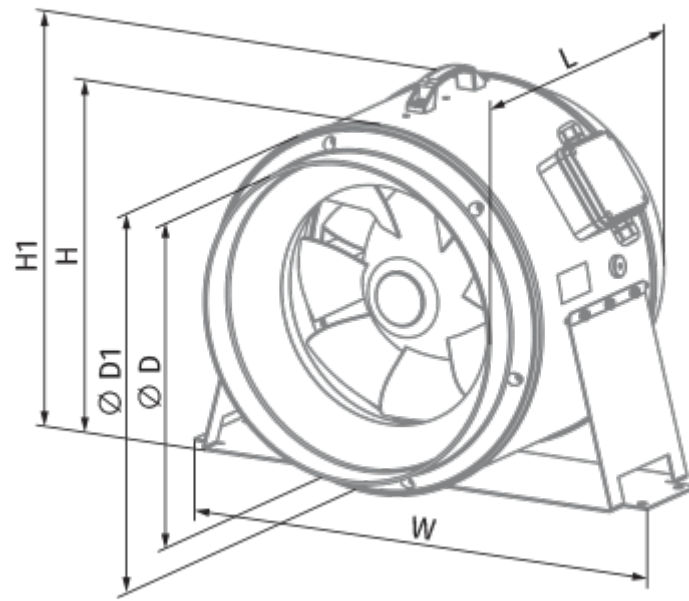

Primo 400 (220/60 Hz)

Inline mixed flow fans with AC motors

- Motor type: AC
- Impeller type: Mixed-flow
- Casing material: Plastic
- Installation in any position

	Unit of measurement	Primo 400 (220/60 Hz)
Connected air duct size	mm	400
Speed	-	3
Phases	-	1
Minimum supply voltage	V	230
Maximum supply voltage	V	230
Power supply frequency	Hz	60
Weight	kg	18.5
Transported air temperature (max)	°C	55
Transported air temperature (min)	°C	-25
Ingress protection rating	-	IPX4
Ingress protection rating of the drive	-	IP20

Dimensions

ØD	Ø d	A	L	B	B1	C	C1
451	395	496	415	513	623	482	484

Accessories

Speed control switches

Name	Photo	Description
CDPE-3 E5		