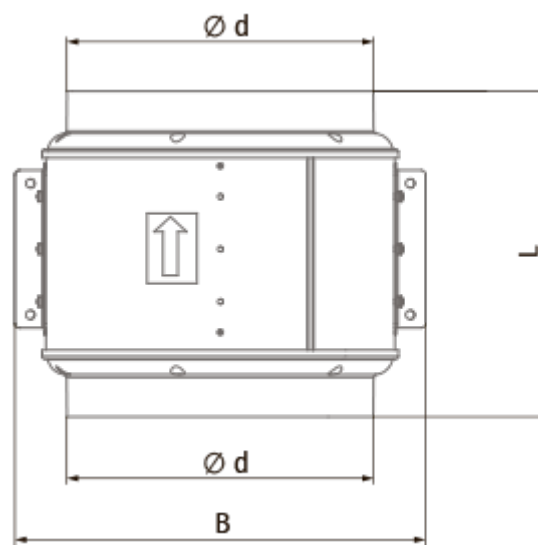

Primo 400 (220/60 Hz)

Inline mixed flow fans with AC motors

- Motor type: AC
- Impeller type: Mixed-flow
- Casing material: Plastic
- Installation in any position

	Unit of measurement	Primo 400 (220/60 Hz)
Connected air duct size	mm	400
Speed	-	3
Phases	-	1
Minimum supply voltage	V	230
Maximum supply voltage	V	230
Power supply frequency	Hz	60
Weight	kg	18.5
Transported air temperature (max)	°C	55
Transported air temperature (min)	°C	-25
Ingress protection rating	-	IPX4
Ingress protection rating of the drive	-	IP20

Dimensions

ØD	Ø d	A	L	B	B1	C	C1
451	395	496	415	513	623	482	484

Accessories

Speed control switches

Name	Photo	Description
CDPE-3 E5		