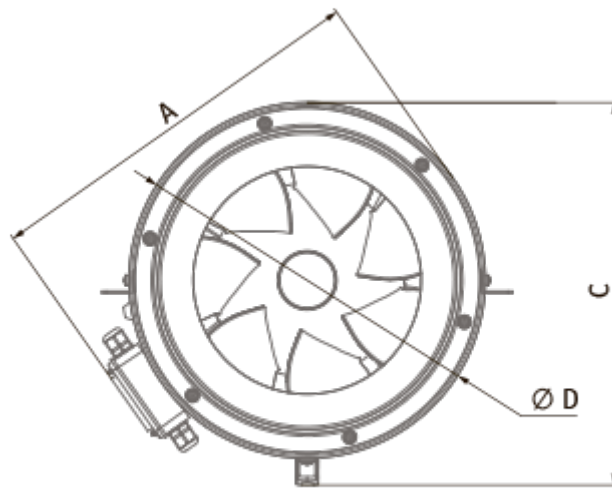

Primo 400 (220/60 Hz)

Inline mixed flow fans with AC motors

- Motor type: AC
- Impeller type: Mixed-flow
- Casing material: Plastic
- Installation in any position

	Unit of measurement	Primo 400 (220/60 Hz)
Connected air duct size	mm	400
Speed	-	3
Phases	-	1
Minimum supply voltage	V	230
Maximum supply voltage	V	230
Power supply frequency	Hz	60
Weight	kg	18.5
Transported air temperature (max)	°C	55
Transported air temperature (min)	°C	-25
Ingress protection rating	-	IPX4
Ingress protection rating of the drive	-	IP20

Dimensions

ØD	Ø d	A	L	B	B1	C	C1
451	395	496	415	513	623	482	484

Accessories

Speed control switches

Name	Photo	Description
CDPE-3 E5		