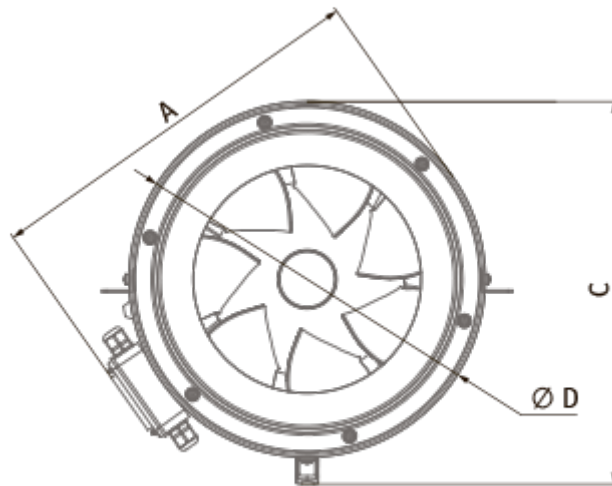

Primo 400 (220/60 Hz)

Inline mixed flow fans with AC motors

- Motor type: AC
- Impeller type: Mixed-flow
- Casing material: Plastic
- Installation in any position

	Unit of measurement	Primo 400 (220/60 Hz)
Connected air duct size	mm	400
Speed	-	3
Phases	-	1
Minimum supply voltage	V	230
Maximum supply voltage	V	230
Power supply frequency	Hz	60
Weight	kg	18.5
Transported air temperature (max)	°C	55
Transported air temperature (min)	°C	-25
Ingress protection rating	-	IPX4
Ingress protection rating of the drive	-	IP20

Dimensions

ØD	Ø d	A	L	B	B1	C	C1
451	395	496	415	513	623	482	484

Accessories

Speed control switches

Name	Photo	Description
CDPE-3 E5		