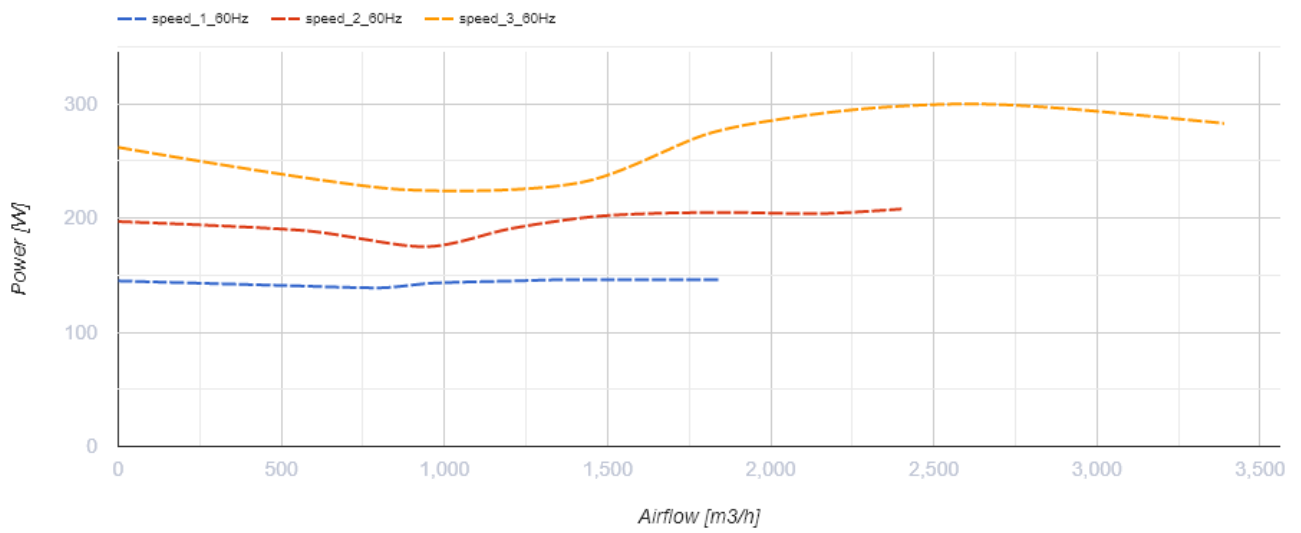

Primo 400 (220/60 Hz)

Inline mixed flow fans with AC motors

- Motor type: AC
- Impeller type: Mixed-flow
- Casing material: Plastic
- Installation in any position

	Unit of measurement	Primo 400 (220/60 Hz)
Connected air duct size	mm	400
Speed	-	3
Phases	-	1
Minimum supply voltage	V	230
Maximum supply voltage	V	230
Power supply frequency	Hz	60
Weight	kg	18.5
Transported air temperature (max)	°C	55
Transported air temperature (min)	°C	-25
Ingress protection rating	-	IPX4
Ingress protection rating of the drive	-	IP20

Dimensions

ØD	Ø d	A	L	B	B1	C	C1
451	395	496	415	513	623	482	484

Accessories

Speed control switches

Name	Photo	Description
CDPE-3 E5		