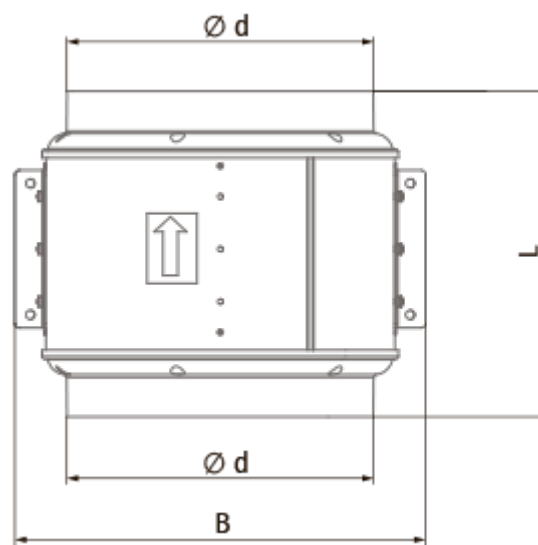

# Primo 355 (220/60 Hz)

Mixed-flow inline fans

- Motor type: AC
- Impeller type: Mixed-flow
- Casing material: Plastic
- Installation in any position

	Unit of measurement	Primo 355 (220/60 Hz)
Connected air duct size	mm	355
Speed	-	3
Phases	-	1
Minimum supply voltage	V	230
Maximum supply voltage	V	230
Power supply frequency	Hz	60
Weight	kg	15
Transported air temperature (max)	°C	55
Transported air temperature (min)	°C	-25
Ingress protection rating	-	IPX4
Ingress protection rating of the drive	-	IP20

## Dimensions

ØD	Ø d	A	L	B	B1	C	C1
406	350	451	372	468	566	437	439

### Speed control switches

Name	Photo	Description
<a href="#">CDPE-3 E5</a>		