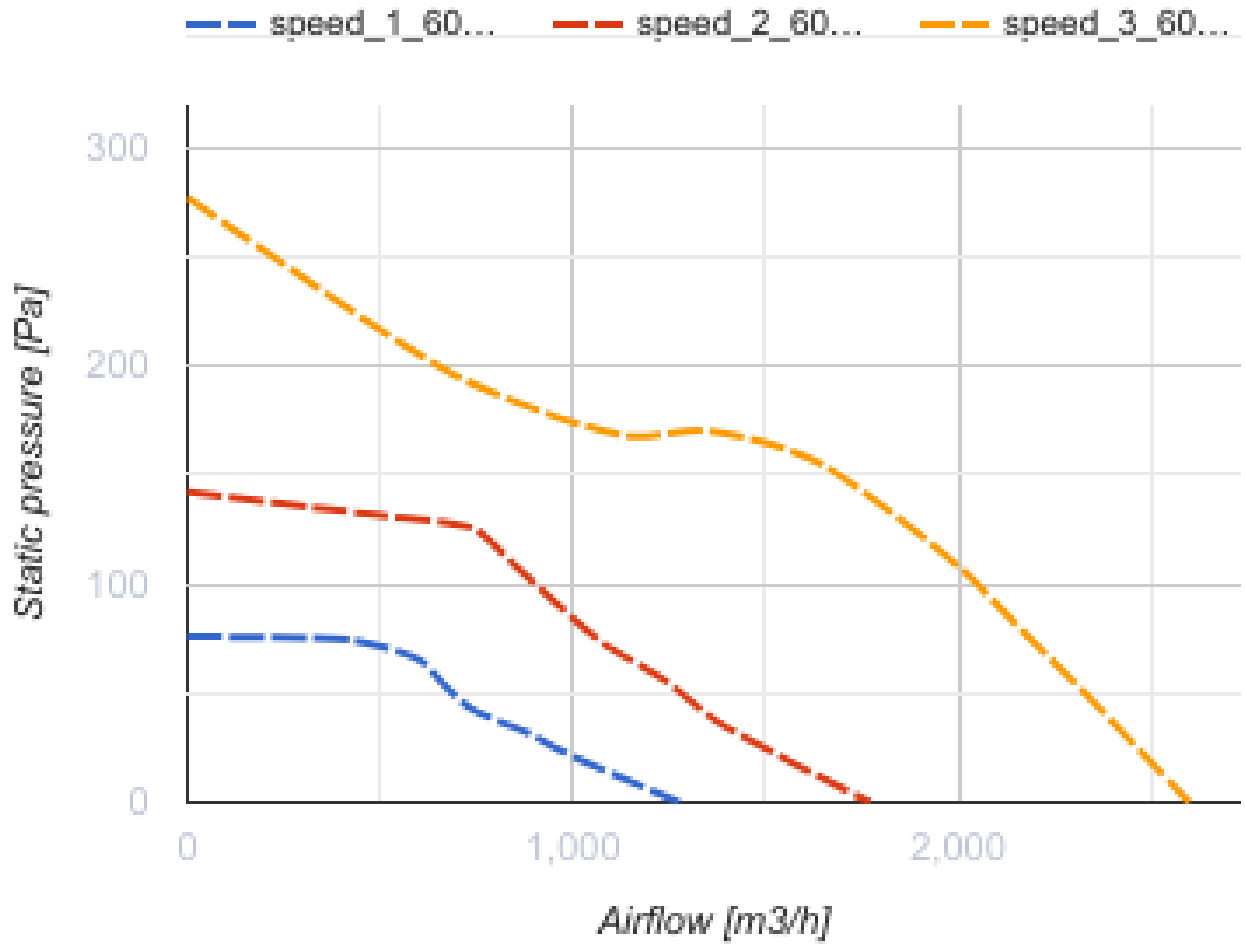

# Primo 355 (220/60 Hz)

Mixed-flow inline fans

- Motor type: AC
- Impeller type: Mixed-flow
- Casing material: Plastic
- Installation in any position

	Unit of measurement	Primo 355 (220/60 Hz)
Connected air duct size	mm	355
Speed	-	3
Phases	-	1
Minimum supply voltage	V	230
Maximum supply voltage	V	230
Power supply frequency	Hz	60
Weight	kg	15
Transported air temperature (max)	°C	55
Transported air temperature (min)	°C	-25
Ingress protection rating	-	IPX4
Ingress protection rating of the drive	-	IP20

## Dimensions

ØD	Ø d	A	L	B	B1	C	C1
406	350	451	372	468	566	437	439