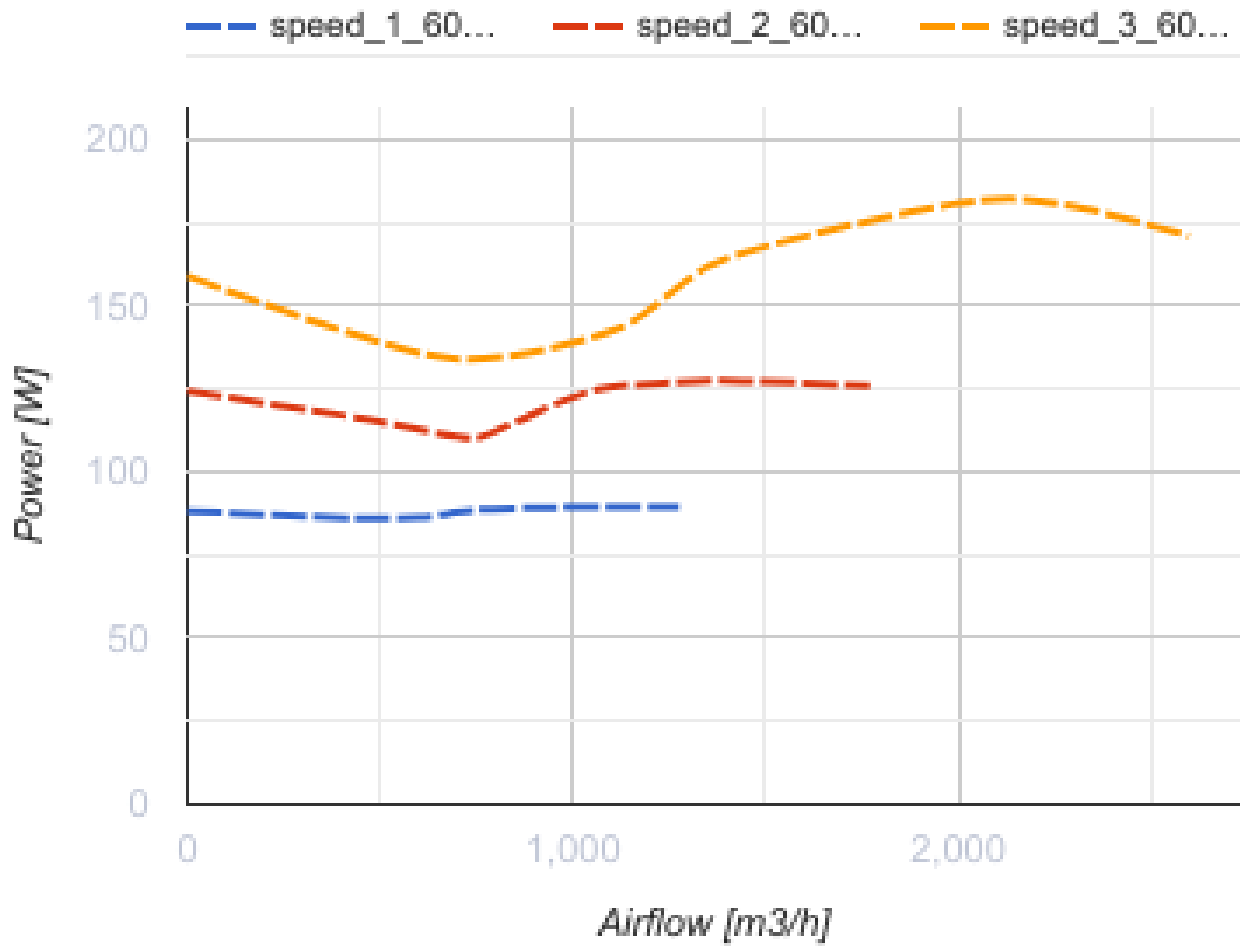

# Primo 355 (220/60 Hz)

Mixed-flow inline fans

- Motor type: AC
- Impeller type: Mixed-flow
- Casing material: Plastic
- Installation in any position

	Unit of measurement	Primo 355 (220/60 Hz)
Connected air duct size	mm	355
Speed	-	3
Phases	-	1
Minimum supply voltage	V	230
Maximum supply voltage	V	230
Power supply frequency	Hz	60
Weight	kg	15
Transported air temperature (max)	°C	55
Transported air temperature (min)	°C	-25
Ingress protection rating	-	IPX4
Ingress protection rating of the drive	-	IP20

## Dimensions

ØD	Ø d	A	L	B	B1	C	C1
406	350	451	372	468	566	437	439