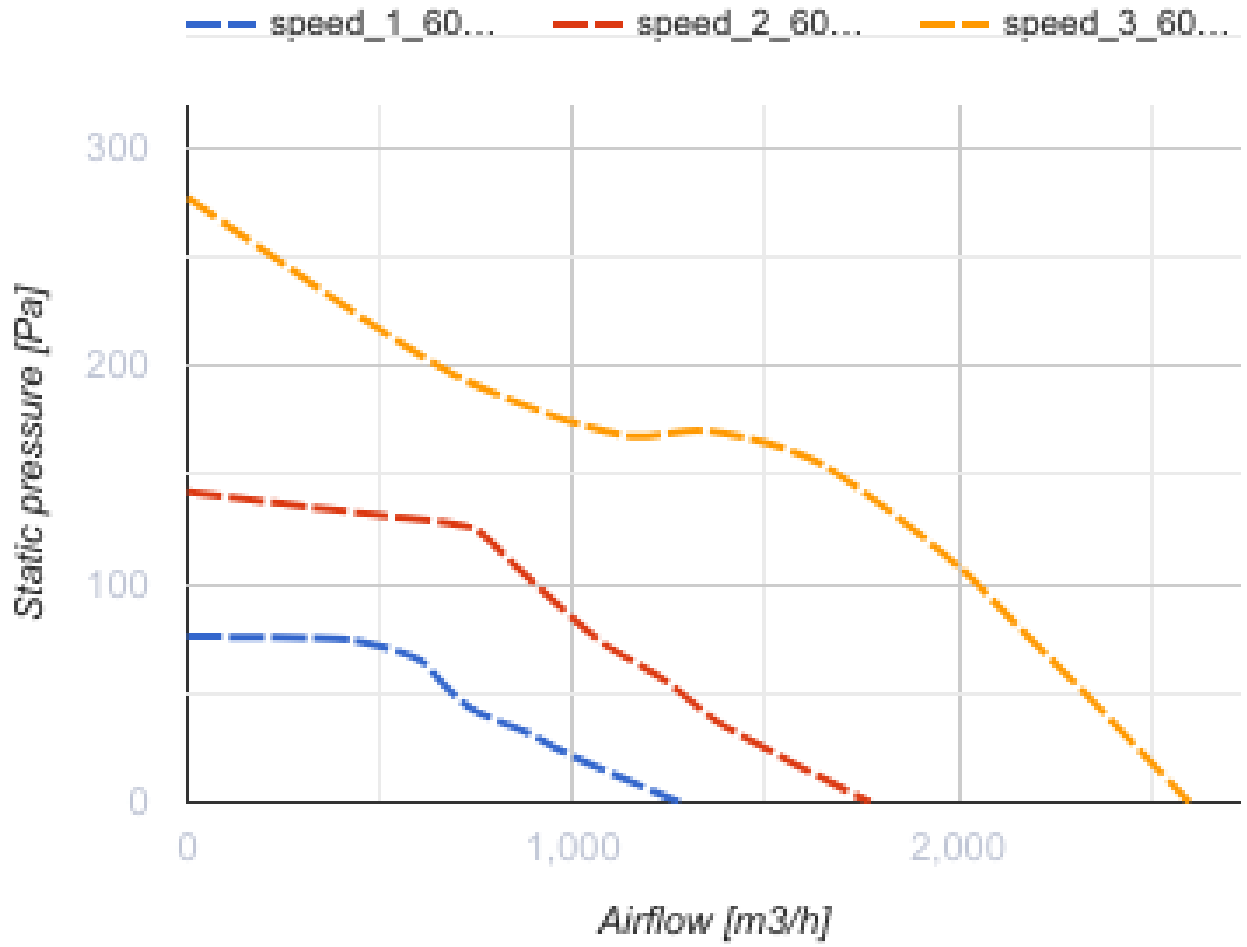

Primo 355 (220/60 Hz)

Inline mixed flow fans with AC motors

- Motor type: AC
- Impeller type: Mixed-flow
- Casing material: Plastic
- Installation in any position

	Unit of measurement	Primo 355 (220/60 Hz)
Connected air duct size	mm	355
Speed	-	3
Phases	-	1
Minimum supply voltage	V	230
Maximum supply voltage	V	230
Power supply frequency	Hz	60
Weight	kg	15
Transported air temperature (max)	°C	55
Transported air temperature (min)	°C	-25
Ingress protection rating	-	IPX4
Ingress protection rating of the drive	-	IP20

Dimensions

ØD	Ø d	A	L	B	B1	C	C1
406	350	451	372	468	566	437	439

Accessories

Speed control switches

Name	Photo	Description
CDPE-3 E5		