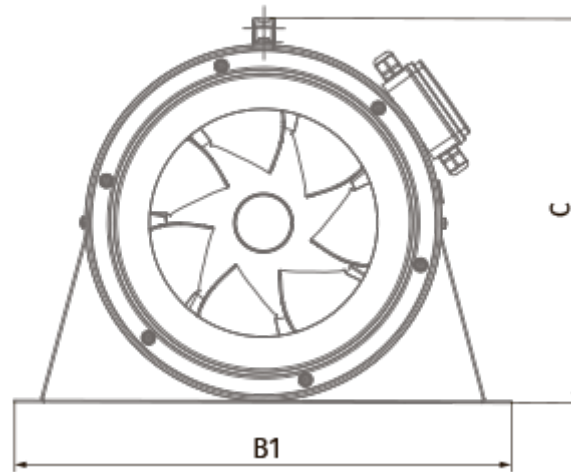

Primo 355 (220/60 Hz)

Inline mixed flow fans with AC motors

- Motor type: AC
- Impeller type: Mixed-flow
- Casing material: Plastic
- Installation in any position

	Unit of measurement	Primo 355 (220/60 Hz)
Connected air duct size	mm	355
Speed	-	3
Phases	-	1
Minimum supply voltage	V	230
Maximum supply voltage	V	230
Power supply frequency	Hz	60
Weight	kg	15
Transported air temperature (max)	°C	55
Transported air temperature (min)	°C	-25
Ingress protection rating	-	IPX4
Ingress protection rating of the drive	-	IP20

Dimensions

ØD	Ø d	A	L	B	B1	C	C1
406	350	451	372	468	566	437	439

Accessories

Speed control switches

Name	Photo	Description
CDPE-3 E5		