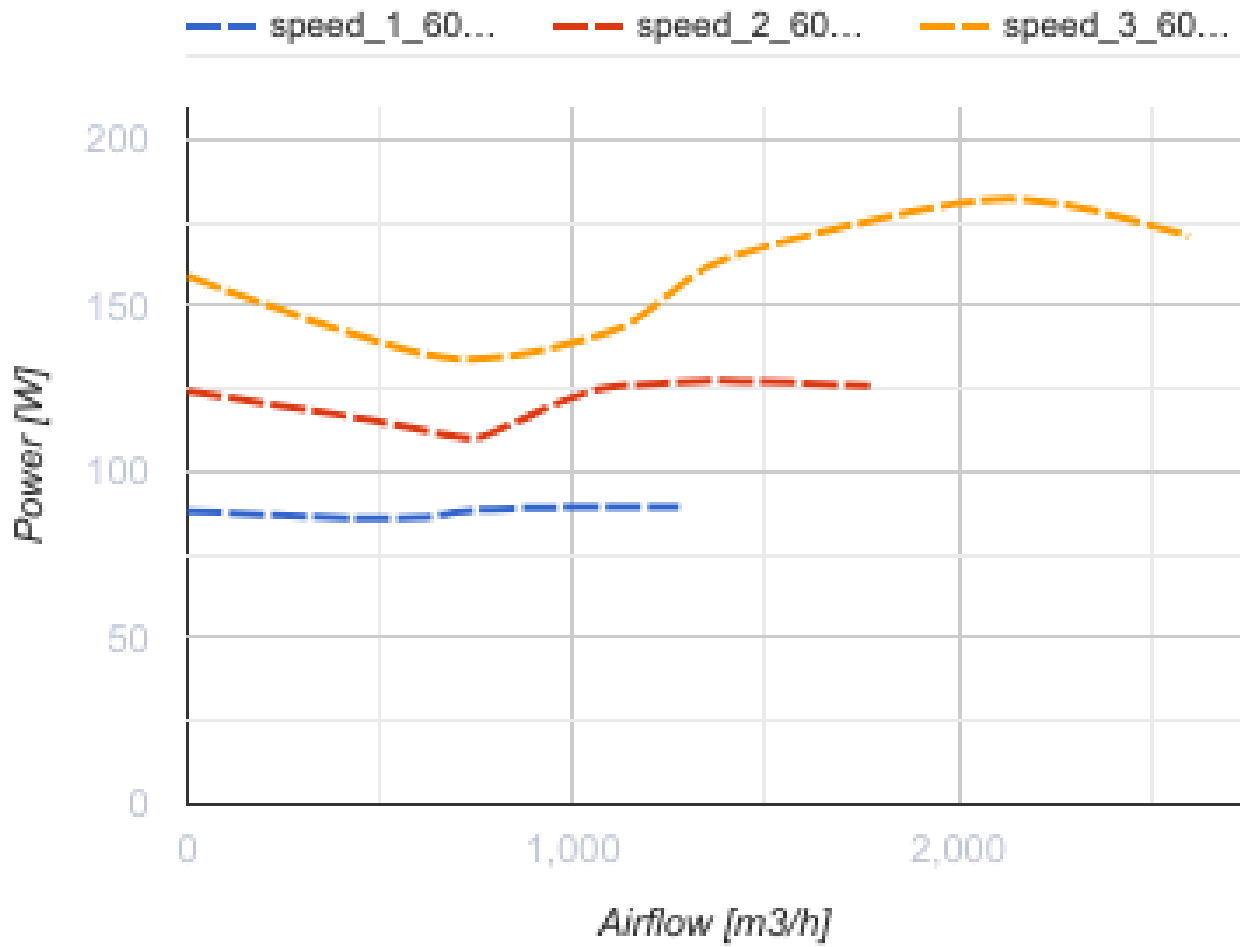

Primo 355 (220/60 Hz)

Inline mixed flow fans with AC motors

- Motor type: AC
- Impeller type: Mixed-flow
- Casing material: Plastic
- Installation in any position

	Unit of measurement	Primo 355 (220/60 Hz)
Connected air duct size	mm	355
Speed	-	3
Phases	-	1
Minimum supply voltage	V	230
Maximum supply voltage	V	230
Power supply frequency	Hz	60
Weight	kg	15
Transported air temperature (max)	°C	55
Transported air temperature (min)	°C	-25
Ingress protection rating	-	IPX4
Ingress protection rating of the drive	-	IP20

Dimensions

ØD	Ø d	A	L	B	B1	C	C1
406	350	451	372	468	566	437	439

Accessories

Speed control switches

Name	Photo	Description
CDPE-3 E5		