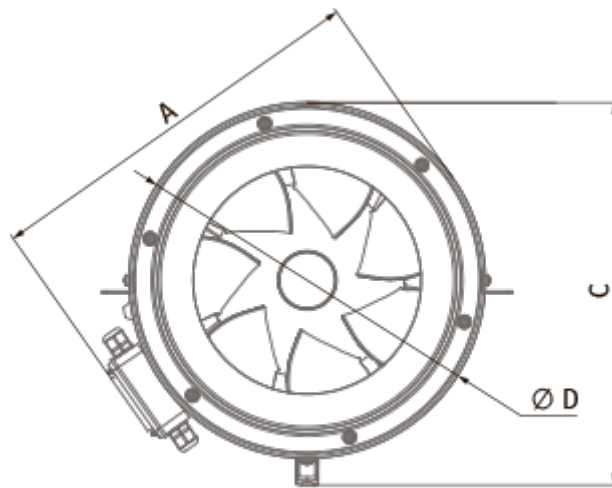

Primo 355 (220/60 Hz)

Inline mixed flow fans with AC motors

- Motor type: AC
- Impeller type: Mixed-flow
- Casing material: Plastic
- Installation in any position

	Unit of measurement	Primo 355 (220/60 Hz)
Connected air duct size	mm	355
Speed	-	3
Phases	-	1
Minimum supply voltage	V	230
Maximum supply voltage	V	230
Power supply frequency	Hz	60
Weight	kg	15
Transported air temperature (max)	°C	55
Transported air temperature (min)	°C	-25
Ingress protection rating	-	IPX4
Ingress protection rating of the drive	-	IP20

Dimensions

ØD	Ø d	A	L	B	B1	C	C1
406	350	451	372	468	566	437	439

Accessories

Speed control switches

Name	Photo	Description
CDPE-3 E5		