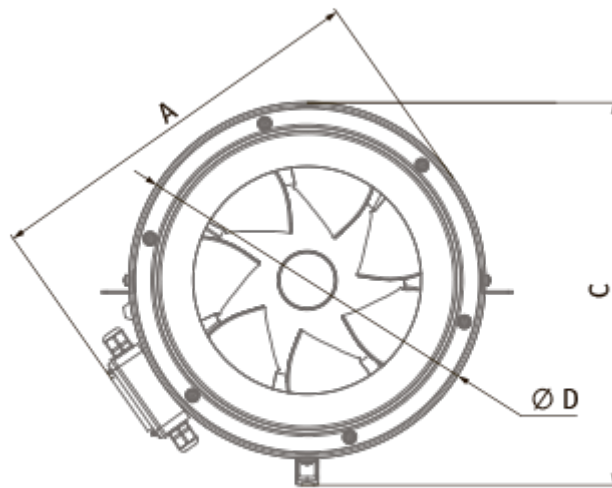

# Primo 355 (220/60 Hz)

Mixed-flow inline fans

- Motor type: AC
- Impeller type: Mixed-flow
- Casing material: Plastic
- Installation in any position

	Unit of measurement	Primo 355 (220/60 Hz)
Connected air duct size	mm	355
Speed	-	3
Phases	-	1
Minimum supply voltage	V	230
Maximum supply voltage	V	230
Power supply frequency	Hz	60
Weight	kg	15
Transported air temperature (max)	°C	55
Transported air temperature (min)	°C	-25
Ingress protection rating	-	IPX4
Ingress protection rating of the drive	-	IP20

## Dimensions

ØD	Ø d	A	L	B	B1	C	C1
406	350	451	372	468	566	437	439

### Speed control switches

Name	Photo	Description
<a href="#">CDPE-3 E5</a>		