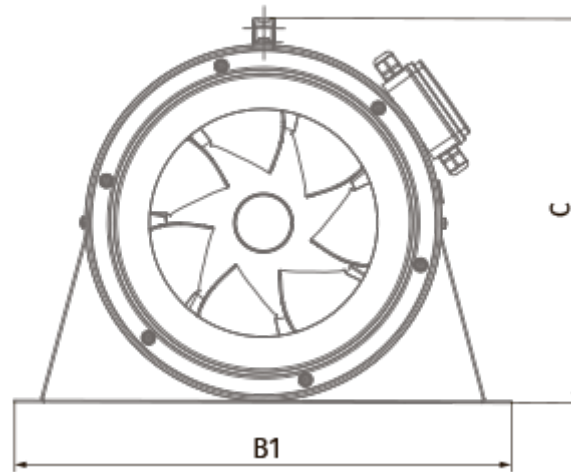

# Primo 355 (220/60 Hz)

Mixed-flow inline fans

- Motor type: AC
- Impeller type: Mixed-flow
- Casing material: Plastic
- Installation in any position

	Unit of measurement	Primo 355 (220/60 Hz)
Connected air duct size	mm	355
Speed	-	3
Phases	-	1
Minimum supply voltage	V	230
Maximum supply voltage	V	230
Power supply frequency	Hz	60
Weight	kg	15
Transported air temperature (max)	°C	55
Transported air temperature (min)	°C	-25
Ingress protection rating	-	IPX4
Ingress protection rating of the drive	-	IP20

## Dimensions

ØD	Ø d	A	L	B	B1	C	C1
406	350	451	372	468	566	437	439

### Speed control switches

Name	Photo	Description
<a href="#">CDPE-3 E5</a>		