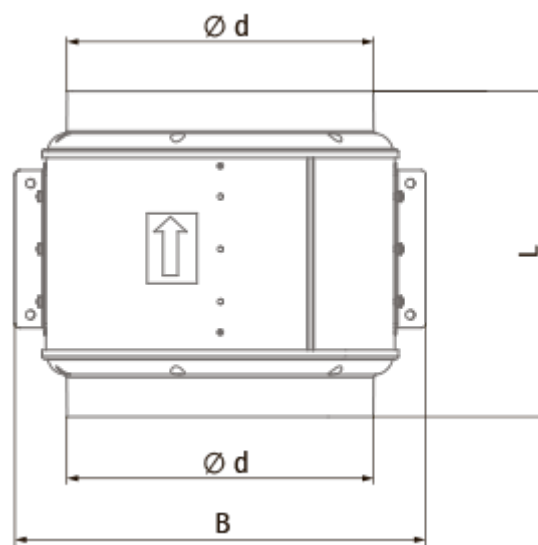

Primo 355 (220/60 Hz)

Inline mixed flow fans with AC motors

- Motor type: AC
- Impeller type: Mixed-flow
- Casing material: Plastic
- Installation in any position

	Unit of measurement	Primo 355 (220/60 Hz)
Connected air duct size	mm	355
Speed	-	3
Phases	-	1
Minimum supply voltage	V	230
Maximum supply voltage	V	230
Power supply frequency	Hz	60
Weight	kg	15
Transported air temperature (max)	°C	55
Transported air temperature (min)	°C	-25
Ingress protection rating	-	IPX4
Ingress protection rating of the drive	-	IP20

Dimensions

ØD	Ø d	A	L	B	B1	C	C1
406	350	451	372	468	566	437	439

Accessories

Speed control switches

Name	Photo	Description
CDPE-3 E5		