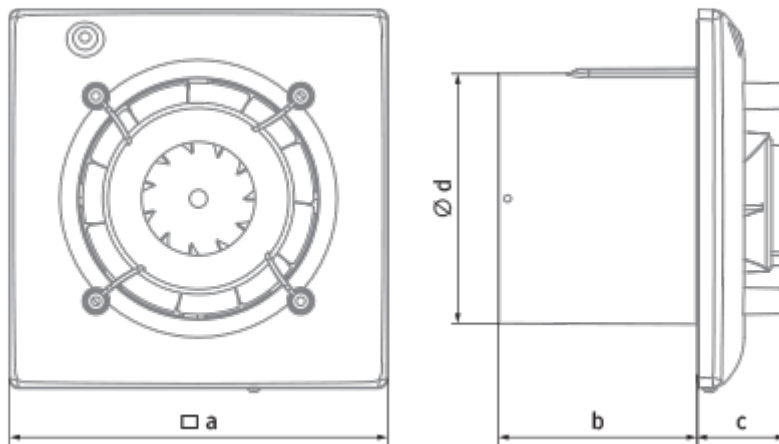

## Omega One 100

Quiet and energy efficient extract fan

- Sound pressure level LpA at 3 m: 27
- Impeller type: Mixed-flow
- Casing material: Plastic
- Backdraft protection: Backdraft damper

	Unit of measurement	Omega One 100
Minimum supply voltage	V	220
Maximum supply voltage	V	240
Power supply frequency	Hz	50
Rated power	W	8
Unit current	A	0.05
Maximum airflow	m <sup>3</sup> /h	95
Rotation speed at 50hz	-	2154
Sound pressure level LpA at 3 m	dB(A)	27
Ambient air temperature min	°C	1
Ambient air temperature max	°C	40
Ingress protection rating	-	IP44
Impeller material	-	Plastic
Article	-	8101144

## Dimensions

a	Ød	b	c
150	99	79	36