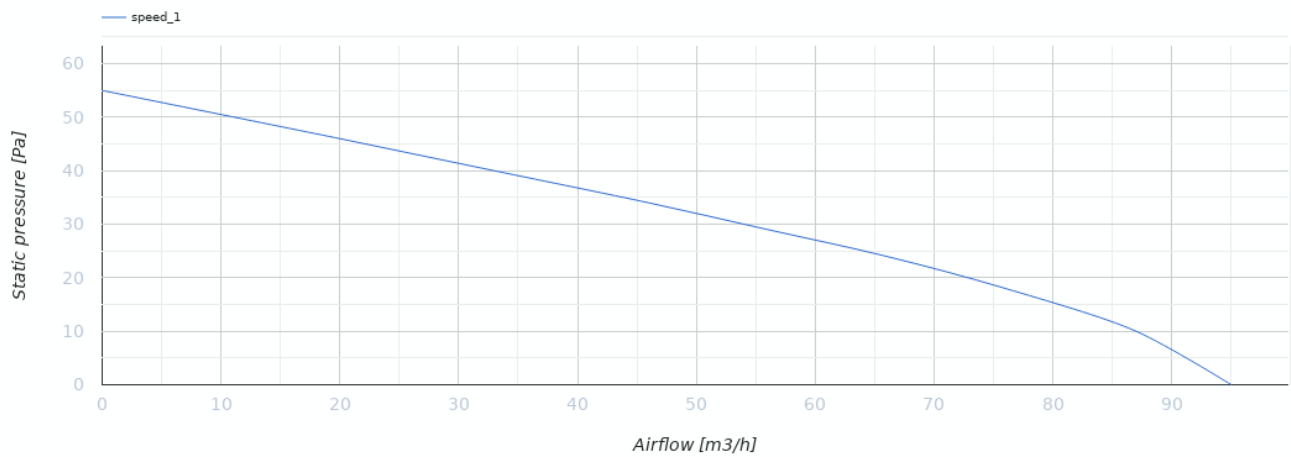

## Omega One 100

Quiet and energy efficient extract fan

- Sound pressure level LpA at 3 m: 27
- Impeller type: Mixed-flow
- Casing material: Plastic
- Backdraft protection: Backdraft damper

	Unit of measurement	Omega One 100
Minimum supply voltage	V	220
Maximum supply voltage	V	240
Power supply frequency	Hz	50
Rated power	W	8
Unit current	A	0.05
Maximum airflow	m <sup>3</sup> /h	95
Rotation speed at 50hz	-	2154
Sound pressure level LpA at 3 m	dB(A)	27
Ambient air temperature min	°C	1
Ambient air temperature max	°C	40
Ingress protection rating	-	IP44
Impeller material	-	Plastic
Article	-	8101144

## Dimensions

a	Ød	b	c
150	99	79	36

## Ecodesign

Trademark	Blauberg					
Model	Omega One 100					
Specific energy consumption (SEC) (kWh/(m <sup>2</sup> /a))	Cold		Average		Warm	
	-30.9	B	-14.5	E	-5.1	F
Type of ventilation unit	Unidirectional					
Type of drive installed	Single speed					
Type of heat recovery system	None					
Maximum flow rate (m <sup>3</sup> /h)	95					
Electric power input (W)	8					
Reference flow rate (m <sup>3</sup> /s)	0.018					
Specific power input (SPI) (W/(m <sup>3</sup> /h))	0.084					
Control typology	Manual control					
Maximum external leakage rates (%)	2.7					
Sound power level (dB(A))	47					
The annual electricity consumption (AEC) (kWh/a)	Cold		Average		Warm	
	105		105		105	
The annual heating saved (AHS) (kWh/a)	Cold		Average		Warm	
	3355		1715		776	