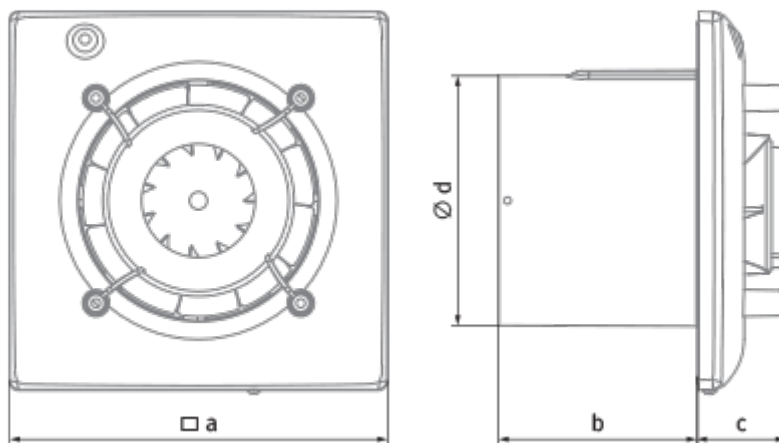

Omega One 100 TR

Quiet and energy efficient extract fan

- Maximum airflow: 95
- Sound pressure level LpA at 3 m: 27
- Motor type: AC
- Impeller type: Mixed-flow
- Casing material: Plastic
- Backdraft protection: Backdraft damper
- Timer: Turn on timer, Turn off timer

	Unit of measurement	Omega One 100 TR
Connected air duct size	mm	100
Speed	-	1
Minimum supply voltage	V	220
Maximum supply voltage	V	240
Power supply frequency	Hz	50
Rated power	W	8
Unit current	A	0.05
Maximum airflow	m ³ /h	95
rotation speed at 50hz	-	2154
Sound pressure level LpA at 3 m	dB(A)	27
Weight	kg	0
Ambient air temperature min	°C	1
Ambient air temperature max	°C	40
Ingress protection rating	-	IP44

Dimensions

a	Ød	b	c
150	99	79	36

Ecodesign

Trademark	Blauberg					
Model	Omega One 100 TR					
Specific energy consumption (SEC) (kWh/(m ² /a))	Cold	Average		Warm		
	-34 A	-16.1 E	-5.8 F			
Type of ventilation unit	Unidirectional					
Type of drive installed	Single speed					
Type of heat recovery system	None					
Maximum flow rate (m ³ /h)	90					
Electric power input (W)	8					
Reference flow rate (m ³ /s)	0.018					
Specific power input (SPI) (W/(m ³ /h))	0.089					
Control typology	Clock control					
Maximum external leakage rates (%)	2.7					
Sound power level (dB(A))	49					
Declared typology	RVU UVU					
The annual electricity consumption (AEC) (kWh/a)	Cold	Average		Warm		
	106	106	106			
The annual heating saved (AHS) (kWh/a)	Cold	Average		Warm		
	3667	1874	848			