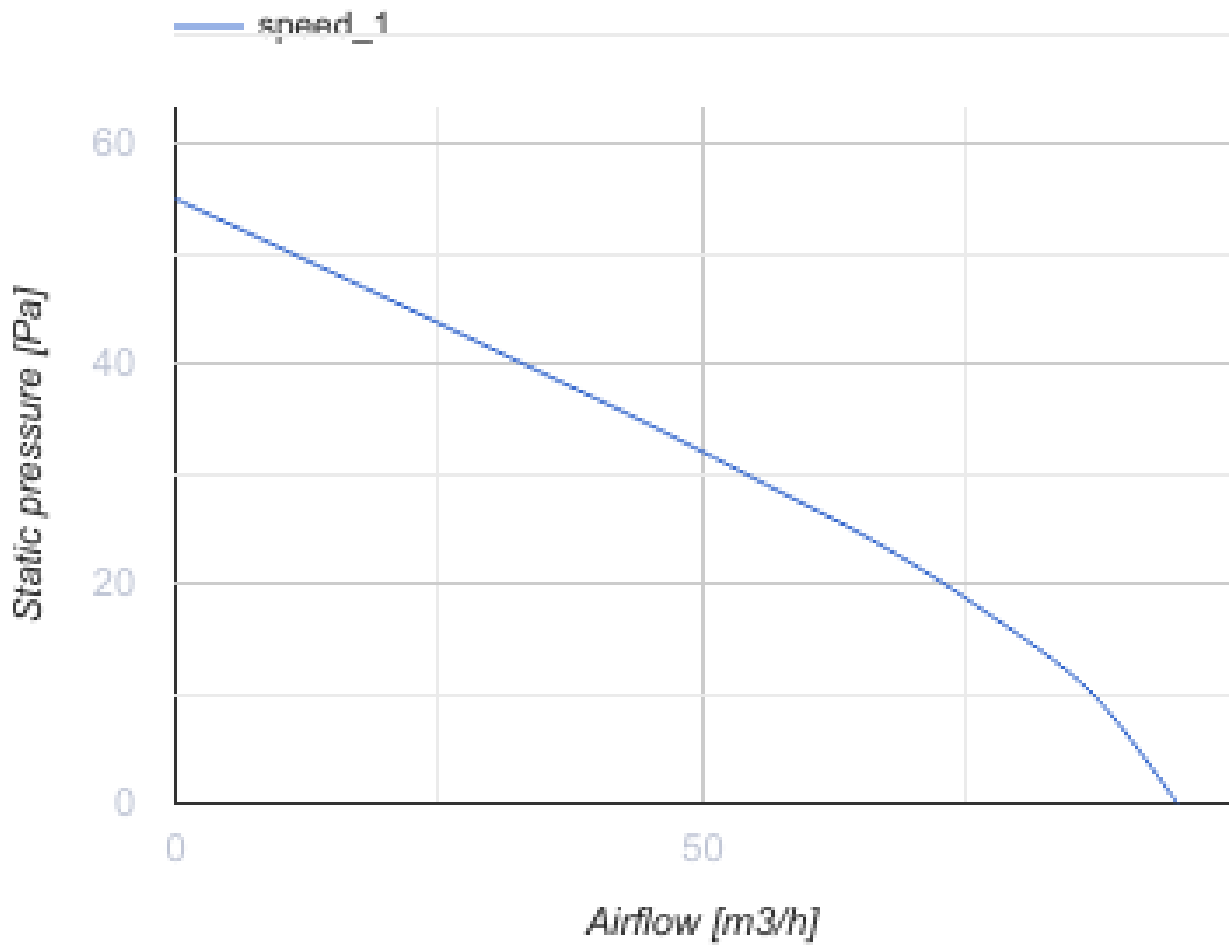

Omega One 100 TR

Quiet and energy efficient extract fan

- Maximum airflow: 95
- Sound pressure level LpA at 3 m: 27
- Motor type: AC
- Impeller type: Mixed-flow
- Casing material: Plastic
- Backdraft protection: Backdraft damper
- Timer: Turn on timer, Turn off timer

	Unit of measurement	Omega One 100 TR
Connected air duct size	mm	100
Speed	-	1
Minimum supply voltage	V	220
Maximum supply voltage	V	240
Power supply frequency	Hz	50
Rated power	W	8
Unit current	A	0.05
Maximum airflow	m ³ /h	95
rotation speed at 50hz	-	2154
Sound pressure level LpA at 3 m	dB(A)	27
Weight	kg	0
Ambient air temperature min	°C	1
Ambient air temperature max	°C	40
Ingress protection rating	-	IP44

Dimensions

a	Ød	b	c
150	99	79	36

Ecodesign

Trademark	Blauberg					
Model	Omega One 100 TR					
Specific energy consumption (SEC) (kWh/(m ² /a))	Cold	Average		Warm		
	-34 A	-16.1 E	-5.8 F			
Type of ventilation unit	Unidirectional					
Type of drive installed	Single speed					
Type of heat recovery system	None					
Maximum flow rate (m ³ /h)	90					
Electric power input (W)	8					
Reference flow rate (m ³ /s)	0.018					
Specific power input (SPI) (W/(m ³ /h))	0.089					
Control typology	Clock control					
Maximum external leakage rates (%)	2.7					
Sound power level (dB(A))	49					
Declared typology	RVU UVU					
The annual electricity consumption (AEC) (kWh/a)	Cold	Average		Warm		
	106	106	106			
The annual heating saved (AHS) (kWh/a)	Cold	Average		Warm		
	3667	1874	848			