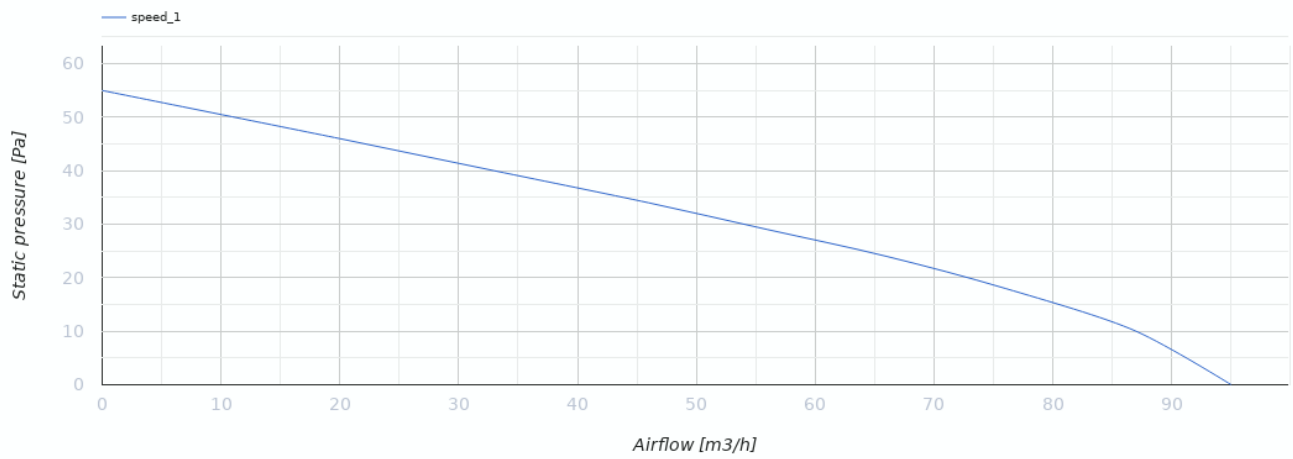

Omega One 100 T

Quiet and energy efficient extract fan

- Sound pressure level LpA at 3 m: 27
- Impeller type: Mixed-flow
- Casing material: Plastic
- Backdraft protection: Backdraft damper
- Timer: Turn off timer

	Unit of measurement	Omega One 100 T
Minimum supply voltage	V	220
Maximum supply voltage	V	240
Power supply frequency	Hz	50
Rated power	W	8
Unit current	A	0.05
Maximum airflow	m ³ /h	95
Rotation speed at 50hz	-	2154
Sound pressure level LpA at 3 m	dB(A)	27
Ambient air temperature min	°C	1
Ambient air temperature max	°C	40
Ingress protection rating	-	IP44
Impeller material	-	Plastic

Dimensions

a	Ød	b	c
150	99	79	36

Ecodesign

Trademark	Blauberg					
Model	Omega One 100 T					
Specific energy consumption (SEC) (kWh/(m ² /a))	Cold		Average		Warm	
	-34.2	A	-16.2	E	-6	F
Type of ventilation unit	Unidirectional					
Type of drive installed	Single speed					
Type of heat recovery system	None					
Maximum flow rate (m ³ /h)	95					
Electric power input (W)	8					
Reference flow rate (m ³ /s)	0.018					
Specific power input (SPI) (W/(m ³ /h))	0.084					
Control typology	Clock control					
Maximum external leakage rates (%)	2.7					
Sound power level (dB(A))	47					
The annual electricity consumption (AEC) (kWh/a)	Cold		Average		Warm	
	100		100		100	
The annual heating saved (AHS) (kWh/a)	Cold		Average		Warm	
	3667		1874		848	