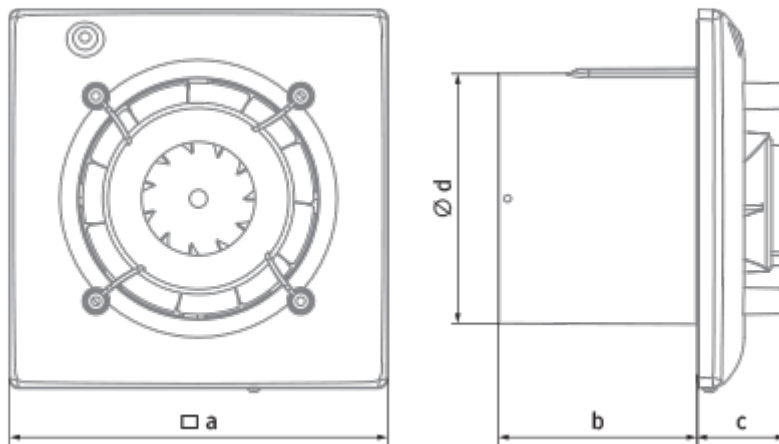

Omega One 100 T

Quiet and energy efficient extract fan

- Sound pressure level LpA at 3 m: 27
- Impeller type: Mixed-flow
- Casing material: Plastic
- Backdraft protection: Backdraft damper
- Timer: Turn off timer

	Unit of measurement	Omega One 100 T
Minimum supply voltage	V	220
Maximum supply voltage	V	240
Power supply frequency	Hz	50
Rated power	W	8
Unit current	A	0.05
Maximum airflow	m ³ /h	95
Rotation speed at 50hz	-	2154
Sound pressure level LpA at 3 m	dB(A)	27
Ambient air temperature min	°C	1
Ambient air temperature max	°C	40
Ingress protection rating	-	IP44
Impeller material	-	Plastic

Dimensions

a	Ød	b	c
150	99	79	36

Ecodesign

Trademark	Blauberg					
Model	Omega One 100 T					
Specific energy consumption (SEC) (kWh/(m ² /a))	Cold		Average		Warm	
	-34.2	A	-16.2	E	-6	F
Type of ventilation unit	Unidirectional					
Type of drive installed	Single speed					
Type of heat recovery system	None					
Maximum flow rate (m ³ /h)	95					
Electric power input (W)	8					
Reference flow rate (m ³ /s)	0.018					
Specific power input (SPI) (W/(m ³ /h))	0.084					
Control typology	Clock control					
Maximum external leakage rates (%)	2.7					
Sound power level (dB(A))	47					
The annual electricity consumption (AEC) (kWh/a)	Cold		Average		Warm	
	100		100		100	
The annual heating saved (AHS) (kWh/a)	Cold		Average		Warm	
	3667		1874		848	