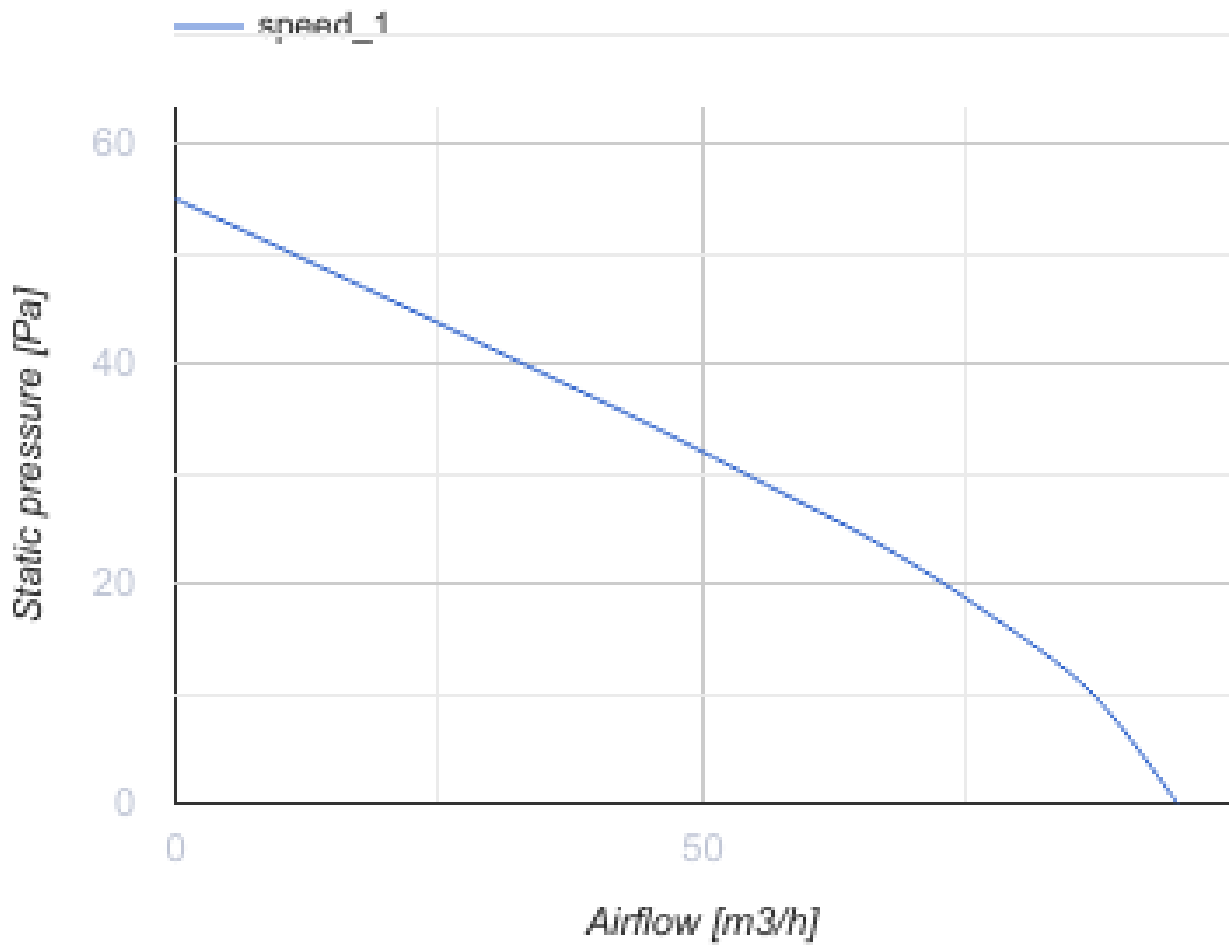

Omega One 100 S

Quiet and energy efficient extract fan

- Maximum airflow: 95
- Sound pressure level LpA at 3 m: 27
- Motor type: AC
- Impeller type: Mixed-flow
- Casing material: Plastic
- Backdraft protection: Backdraft damper
- Pull cord
- Temperature sensor

	Unit of measurement	Omega One 100 S
Connected air duct size	mm	100
Speed	-	1
Minimum supply voltage	V	220
Maximum supply voltage	V	240
Power supply frequency	Hz	50
Rated power	W	8
Unit current	A	0.05
Maximum airflow	m ³ /h	95
rotation speed at 50hz	-	2154
Sound pressure level LpA at 3 m	dB(A)	27
Weight	kg	0
Ambient air temperature min	°C	1
Ambient air temperature max	°C	40
Ingress protection rating	-	IP44

Dimensions

a	Ød	b	c
150	99	79	36

Ecodesign

Trademark	Blauberg					
Model	Omega One 100 S					
Specific energy consumption (SEC) (kWh/(m ² /a))	Cold		Average		Warm	
	-30.8	B	-14.4	E	-5	F
Type of ventilation unit	Unidirectional					
Type of drive installed	Single speed					
Type of heat recovery system	None					
Maximum flow rate (m ³ /h)	90					
Electric power input (W)	8					
Reference flow rate (m ³ /s)	0.018					
Specific power input (SPI) (W/(m ³ /h))	0.089					
Control typology	Manual control					
Maximum external leakage rates (%)	2.7					
Sound power level (dB(A))	49					
Declared typology	RVU UVU					
The annual electricity consumption (AEC) (kWh/a)	Cold		Average		Warm	
	111		111		111	
The annual heating saved (AHS) (kWh/a)	Cold		Average		Warm	
	3355		1715		776	