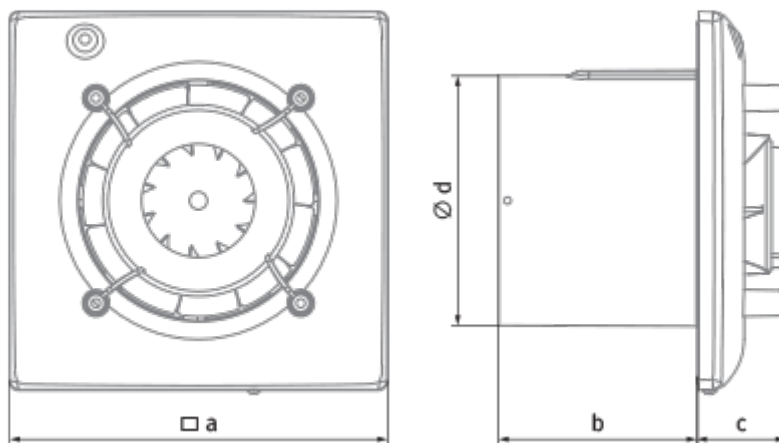

Omega One 100 S

Quiet and energy efficient extract fan

- Maximum airflow: 95
- Sound pressure level LpA at 3 m: 27
- Motor type: AC
- Impeller type: Mixed-flow
- Casing material: Plastic
- Backdraft protection: Backdraft damper
- Pull cord
- Temperature sensor

	Unit of measurement	Omega One 100 S
Connected air duct size	mm	100
Speed	-	1
Minimum supply voltage	V	220
Maximum supply voltage	V	240
Power supply frequency	Hz	50
Rated power	W	8
Unit current	A	0.05
Maximum airflow	m ³ /h	95
rotation speed at 50hz	-	2154
Sound pressure level LpA at 3 m	dB(A)	27
Weight	kg	0
Ambient air temperature min	°C	1
Ambient air temperature max	°C	40
Ingress protection rating	-	IP44

Dimensions

a	Ød	b	c
150	99	79	36

Ecodesign

Trademark	Blauberg					
Model	Omega One 100 S					
Specific energy consumption (SEC) (kWh/(m ² /a))	Cold		Average		Warm	
	-30.8	B	-14.4	E	-5	F
Type of ventilation unit	Unidirectional					
Type of drive installed	Single speed					
Type of heat recovery system	None					
Maximum flow rate (m ³ /h)	90					
Electric power input (W)	8					
Reference flow rate (m ³ /s)	0.018					
Specific power input (SPI) (W/(m ³ /h))	0.089					
Control typology	Manual control					
Maximum external leakage rates (%)	2.7					
Sound power level (dB(A))	49					
Declared typology	RVU UVU					
The annual electricity consumption (AEC) (kWh/a)	Cold		Average		Warm	
	111		111		111	
The annual heating saved (AHS) (kWh/a)	Cold		Average		Warm	
	3355		1715		776	