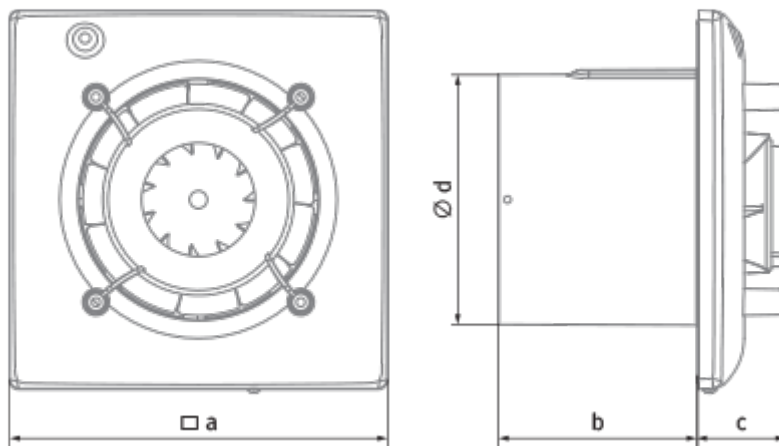

Omega One 100 S

Quiet and energy efficient extract fan

- Maximum airflow: 95
- Sound pressure level LpA at 3 m: 27
- Motor type: AC
- Impeller type: Mixed-flow
- Casing material: Plastic
- Backdraft protection: Backdraft damper
- Pull cord
- Temperature sensor

	Unit of measurement	Omega One 100 S
Connected air duct size	mm	100
Speed	-	1
Minimum supply voltage	V	220
Maximum supply voltage	V	240
Power supply frequency	Hz	50
Rated power	W	8
Unit current	A	0.05
Maximum airflow	m ³ /h	95
rotation speed at 50hz	-	2154
Sound pressure level LpA at 3 m	dB(A)	27
Weight	kg	0
Ambient air temperature min	°C	1
Ambient air temperature max	°C	40
Ingress protection rating	-	IP44

Dimensions

a	Ød	b	c
150	99	79	36

Ecodesign

Trademark	Blauberg					
Model	Omega One 100 S					
Specific energy consumption (SEC) (kWh/(m ² /a))	Cold		Average		Warm	
	-30.8	B	-14.4	E	-5	F
Type of ventilation unit	Unidirectional					
Type of drive installed	Single speed					
Type of heat recovery system	None					
Maximum flow rate (m ³ /h)	90					
Electric power input (W)	8					
Reference flow rate (m ³ /s)	0.018					
Specific power input (SPI) (W/(m ³ /h))	0.089					
Control typology	Manual control					
Maximum external leakage rates (%)	2.7					
Sound power level (dB(A))	49					
Declared typology	RVU UVU					
The annual electricity consumption (AEC) (kWh/a)	Cold		Average		Warm	
	111		111		111	
The annual heating saved (AHS) (kWh/a)	Cold		Average		Warm	
	3355		1715		776	