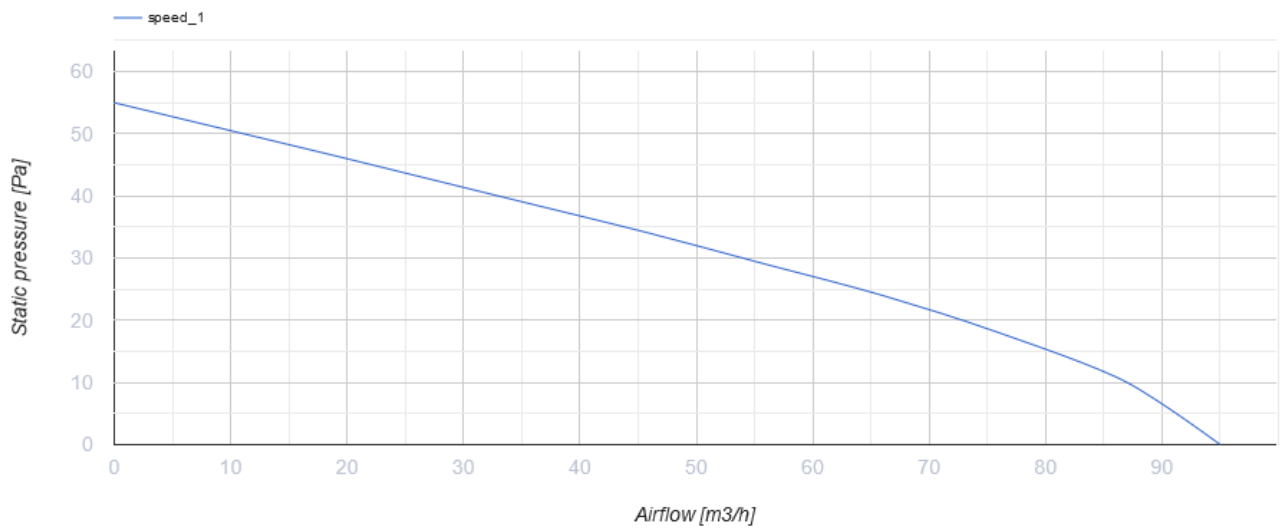

Omega One 100 S

Quiet and energy efficient extract fan

- Maximum airflow: 95
- Sound pressure level LpA at 3 m: 27
- Motor type: AC
- Impeller type: Mixed-flow
- Casing material: Plastic
- Backdraft protection: Backdraft damper
- Pull cord
- Temperature sensor

	Unit of measurement	Omega One 100 S
Connected air duct size	mm	100
Speed	-	1
Minimum supply voltage	V	220
Maximum supply voltage	V	240
Power supply frequency	Hz	50
Rated power	W	8
Unit current	A	0.05
Maximum airflow	m ³ /h	95
rotation speed at 50hz	-	2154
Sound pressure level LpA at 3 m	dB(A)	27
Weight	kg	0
Ambient air temperature min	°C	1
Ambient air temperature max	°C	40
Ingress protection rating	-	IP44

Dimensions

a	Ød	b	c
150	99	79	36

Ecodesign

Trademark	Blauberg					
Model	Omega One 100 S					
Specific energy consumption (SEC) (kWh/(m ² /a))	Cold		Average		Warm	
	-30.8	B	-14.4	E	-5	F
Type of ventilation unit	Unidirectional					
Type of drive installed	Single speed					
Type of heat recovery system	None					
Maximum flow rate (m ³ /h)	90					
Electric power input (W)	8					
Reference flow rate (m ³ /s)	0.018					
Specific power input (SPI) (W/(m ³ /h))	0.089					
Control typology	Manual control					
Maximum external leakage rates (%)	2.7					
Sound power level (dB(A))	49					
Declared typology	RVU UVU					
The annual electricity consumption (AEC) (kWh/a)	Cold		Average		Warm	
	111		111		111	
The annual heating saved (AHS) (kWh/a)	Cold		Average		Warm	
	3355		1715		776	