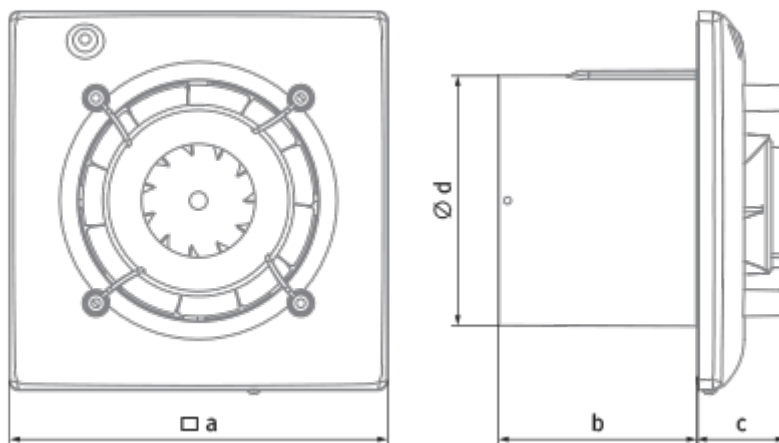

Omega 125 TR

Quiet and energy efficient extract fan

- Maximum airflow: 160
- Sound pressure level LpA at 3 m: 32
- Motor type: AC
- Impeller type: Mixed-flow
- Casing material: Plastic
- Backdraft protection: Backdraft damper
- Timer: Turn off timer, Turn on timer

	Unit of measurement	Omega 125 TR
Connected air duct size	mm	125
Speed	-	1
Minimum supply voltage	V	220
Maximum supply voltage	V	240
Power supply frequency	Hz	50
Rated power	W	17
Unit current	A	0.11
Maximum airflow	m ³ /h	160
rotation speed at 50hz	-	2200
Sound pressure level LpA at 3 m	dB(A)	32
Weight	kg	0
Ambient air temperature min	°C	1
Ambient air temperature max	°C	40
Ingress protection rating	-	IP44

Dimensions

a	Ød	b	c
180	124	85	36

Ecodesign

Trademark	Blauberg					
Model	Omega 125 TR					
Specific energy consumption (SEC) (kWh/(m ² /a))	Cold		Average		Warm	
	-33.5	B	-15.6	E	-5.3	F
Type of ventilation unit	Unidirectional					
Type of drive installed	Single speed					
Type of heat recovery system	None					
Maximum flow rate (m ³ /h)	160					
Electric power input (W)	17					
Reference flow rate (m ³ /s)	0.031					
Specific power input (SPI) (W/(m ³ /h))	0.106					
Control typology	Clock control					
Maximum external leakage rates (%)	2.7					
Declared typology	RVU UVU					
Sound power level (dB(A))	52					
The annual electricity consumption (AEC) (kWh/a)	Cold		Average		Warm	
	126		126		126	
The annual heating saved (AHS) (kWh/a)	Cold		Average		Warm	
	3667		1874		848	