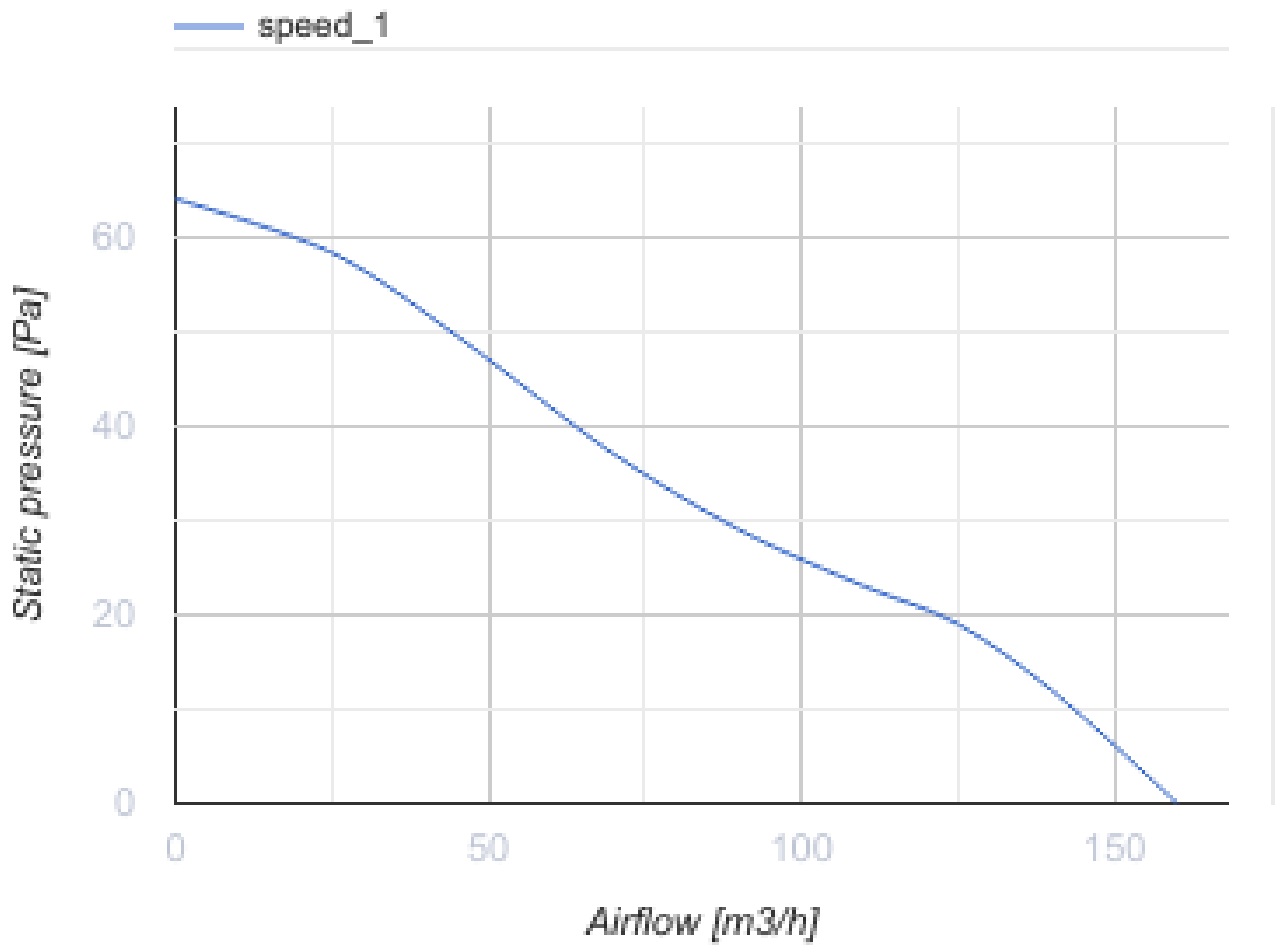

Omega 125 TR

Quiet and energy efficient extract fan

- Maximum airflow: 160
- Sound pressure level LpA at 3 m: 32
- Motor type: AC
- Impeller type: Mixed-flow
- Casing material: Plastic
- Backdraft protection: Backdraft damper
- Timer: Turn off timer, Turn on timer

	Unit of measurement	Omega 125 TR
Connected air duct size	mm	125
Speed	-	1
Minimum supply voltage	V	220
Maximum supply voltage	V	240
Power supply frequency	Hz	50
Rated power	W	17
Unit current	A	0.11
Maximum airflow	m ³ /h	160
rotation speed at 50hz	-	2200
Sound pressure level LpA at 3 m	dB(A)	32
Weight	kg	0
Ambient air temperature min	°C	1
Ambient air temperature max	°C	40
Ingress protection rating	-	IP44

Dimensions

a	Ød	b	c
180	124	85	36

Ecodesign

Trademark	Blauberg					
Model	Omega 125 TR					
Specific energy consumption (SEC) (kWh/(m ² /a))	Cold		Average		Warm	
	-33.5	B	-15.6	E	-5.3	F
Type of ventilation unit	Unidirectional					
Type of drive installed	Single speed					
Type of heat recovery system	None					
Maximum flow rate (m ³ /h)	160					
Electric power input (W)	17					
Reference flow rate (m ³ /s)	0.031					
Specific power input (SPI) (W/(m ³ /h))	0.106					
Control typology	Clock control					
Maximum external leakage rates (%)	2.7					
Declared typology	RVU UVU					
Sound power level (dB(A))	52					
The annual electricity consumption (AEC) (kWh/a)	Cold		Average		Warm	
	126		126		126	
The annual heating saved (AHS) (kWh/a)	Cold		Average		Warm	
	3667		1874		848	