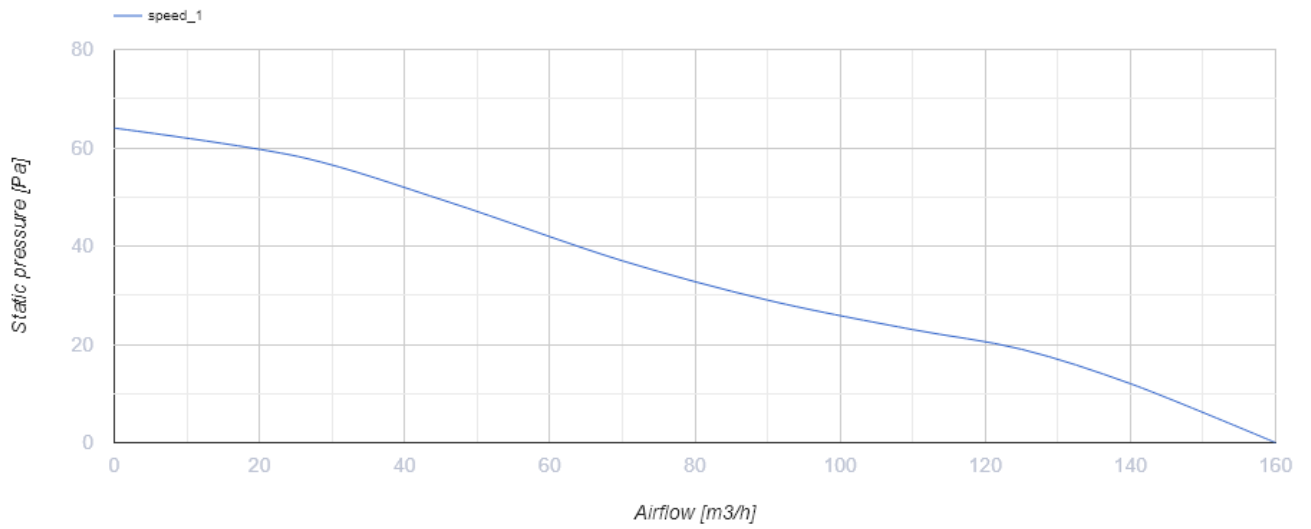

Omega 125 TR

Quiet and energy efficient extract fan

- Maximum airflow: 160
- Sound pressure level LpA at 3 m: 32
- Motor type: AC
- Impeller type: Mixed-flow
- Casing material: Plastic
- Backdraft protection: Backdraft damper
- Timer: Turn off timer, Turn on timer

	Unit of measurement	Omega 125 TR
Connected air duct size	mm	125
Speed	-	1
Minimum supply voltage	V	220
Maximum supply voltage	V	240
Power supply frequency	Hz	50
Rated power	W	17
Unit current	A	0.11
Maximum airflow	m ³ /h	160
rotation speed at 50hz	-	2200
Sound pressure level LpA at 3 m	dB(A)	32
Weight	kg	0
Ambient air temperature min	°C	1
Ambient air temperature max	°C	40
Ingress protection rating	-	IP44

Dimensions

a	Ød	b	c
180	124	85	36

Ecodesign

Trademark	Blauberg					
Model	Omega 125 TR					
Specific energy consumption (SEC) (kWh/(m ² /a))	Cold		Average		Warm	
	-33.5	B	-15.6	E	-5.3	F
Type of ventilation unit	Unidirectional					
Type of drive installed	Single speed					
Type of heat recovery system	None					
Maximum flow rate (m ³ /h)	160					
Electric power input (W)	17					
Reference flow rate (m ³ /s)	0.031					
Specific power input (SPI) (W/(m ³ /h))	0.106					
Control typology	Clock control					
Maximum external leakage rates (%)	2.7					
Declared typology	RVU UVU					
Sound power level (dB(A))	52					
The annual electricity consumption (AEC) (kWh/a)	Cold		Average		Warm	
	126		126		126	
The annual heating saved (AHS) (kWh/a)	Cold		Average		Warm	
	3667		1874		848	