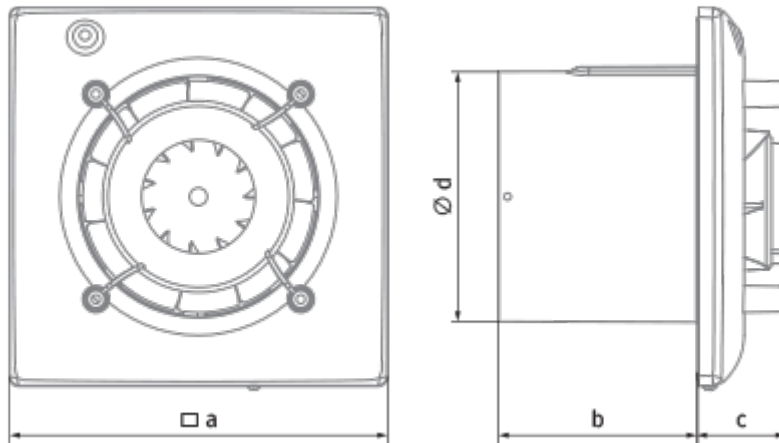

Omega 125 TR

Quiet and energy efficient extract fan

- Maximum airflow: 160
- Sound pressure level LpA at 3 m: 32
- Motor type: AC
- Impeller type: Mixed-flow
- Casing material: Plastic
- Backdraft protection: Backdraft damper
- Timer: Turn off timer, Turn on timer

	Unit of measurement	Omega 125 TR
Connected air duct size	mm	125
Speed	-	1
Minimum supply voltage	V	220
Maximum supply voltage	V	240
Power supply frequency	Hz	50
Rated power	W	17
Unit current	A	0.11
Maximum airflow	m ³ /h	160
rotation speed at 50hz	-	2200
Sound pressure level LpA at 3 m	dB(A)	32
Weight	kg	0
Ambient air temperature min	°C	1
Ambient air temperature max	°C	40
Ingress protection rating	-	IP44

Dimensions

a	Ød	b	c
180	124	85	36

Ecodesign

Trademark	Blauberg					
Model	Omega 125 TR					
Specific energy consumption (SEC) (kWh/(m ² /a))	Cold		Average		Warm	
	-33.5	B	-15.6	E	-5.3	F
Type of ventilation unit	Unidirectional					
Type of drive installed	Single speed					
Type of heat recovery system	None					
Maximum flow rate (m ³ /h)	160					
Electric power input (W)	17					
Reference flow rate (m ³ /s)	0.031					
Specific power input (SPI) (W/(m ³ /h))	0.106					
Control typology	Clock control					
Maximum external leakage rates (%)	2.7					
Declared typology	RVU UVU					
Sound power level (dB(A))	52					
The annual electricity consumption (AEC) (kWh/a)	Cold		Average		Warm	
	126		126		126	
The annual heating saved (AHS) (kWh/a)	Cold		Average		Warm	
	3667		1874		848	