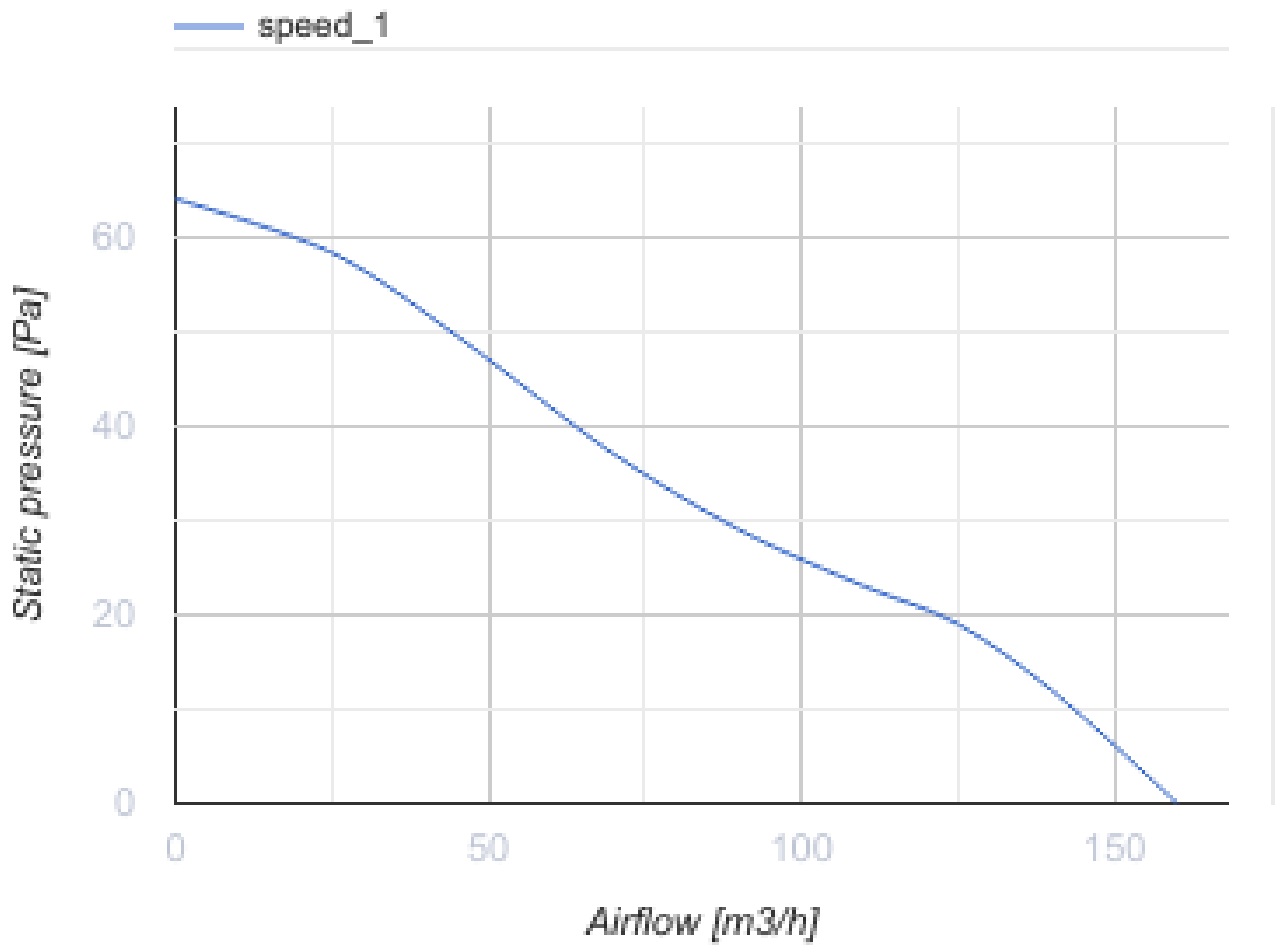

Omega 125 ST

Quiet and energy efficient extract fan

- Maximum airflow: 160
- Sound pressure level LpA at 3 m: 32
- Motor type: AC
- Impeller type: Mixed-flow
- Casing material: Plastic
- Backdraft protection: Backdraft damper
- Pull cord
- Timer: Turn off timer

	Unit of measurement	Omega 125 ST
Connected air duct size	mm	125
Speed	-	1
Minimum supply voltage	V	220
Maximum supply voltage	V	240
Power supply frequency	Hz	50
Rated power	W	17
Unit current	A	0.11
Maximum airflow	m ³ /h	160
rotation speed at 50hz	-	2200
Sound pressure level LpA at 3 m	dB(A)	32
Weight	kg	0
Ambient air temperature min	°C	1
Ambient air temperature max	°C	40
Ingress protection rating	-	IP44

Dimensions

a	Ød	b	c
180	124	85	36

Ecodesign

Trademark	Blauberg					
Model	Omega 125 ST					
Specific energy consumption (SEC) (kWh/(m ² /a))	Cold		Average		Warm	
	-33.5	B	-15.6	E	-5.3	F
Type of ventilation unit	Unidirectional					
Type of drive installed	Single speed					
Type of heat recovery system	None					
Maximum flow rate (m ³ /h)	160					
Electric power input (W)	17					
Reference flow rate (m ³ /s)	0.031					
Specific power input (SPI) (W/(m ³ /h))	0.106					
Control typology	Clock control					
Maximum external leakage rates (%)	2.7					
Declared typology	RVU UVU					
Sound power level (dB(A))	52					
The annual electricity consumption (AEC) (kWh/a)	Cold		Average		Warm	
	126		126		126	
The annual heating saved (AHS) (kWh/a)	Cold		Average		Warm	
	3667		1874		848	