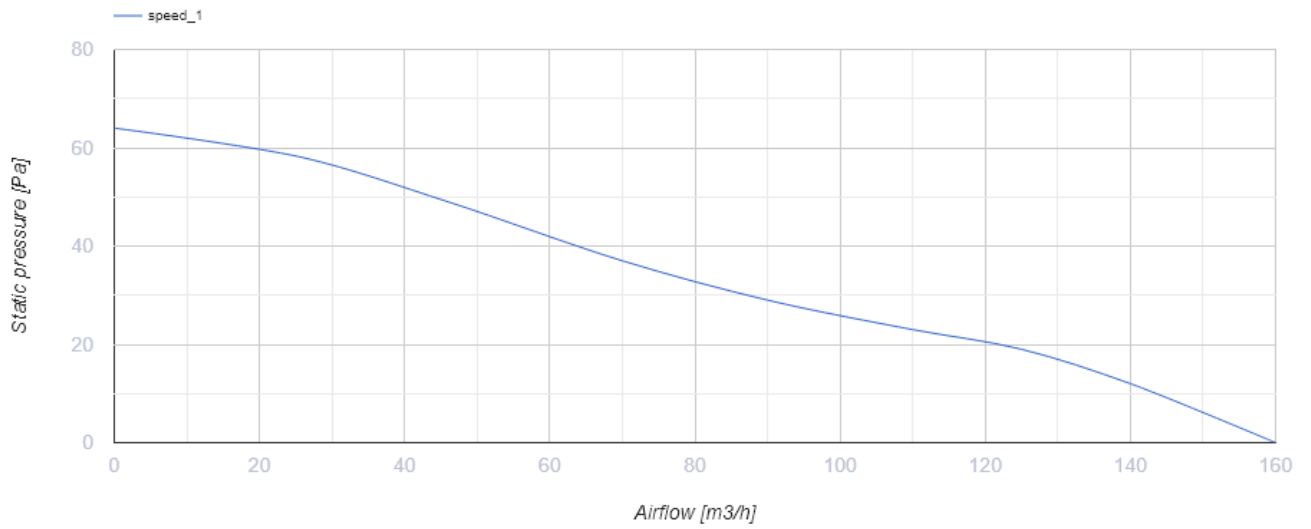

Omega 125 ST

Quiet and energy efficient extract fan

- Maximum airflow: 160
- Sound pressure level LpA at 3 m: 32
- Motor type: AC
- Impeller type: Mixed-flow
- Casing material: Plastic
- Backdraft protection: Backdraft damper
- Pull cord
- Timer: Turn off timer

	Unit of measurement	Omega 125 ST
Connected air duct size	mm	125
Speed	-	1
Minimum supply voltage	V	220
Maximum supply voltage	V	240
Power supply frequency	Hz	50
Rated power	W	17
Unit current	A	0.11
Maximum airflow	m ³ /h	160
rotation speed at 50hz	-	2200
Sound pressure level LpA at 3 m	dB(A)	32
Weight	kg	0
Ambient air temperature min	°C	1
Ambient air temperature max	°C	40
Ingress protection rating	-	IP44

Dimensions

a	Ød	b	c
180	124	85	36

Ecodesign

Trademark	Blauberg					
Model	Omega 125 ST					
Specific energy consumption (SEC) (kWh/(m ² /a))	Cold		Average		Warm	
	-33.5	B	-15.6	E	-5.3	F
Type of ventilation unit	Unidirectional					
Type of drive installed	Single speed					
Type of heat recovery system	None					
Maximum flow rate (m ³ /h)	160					
Electric power input (W)	17					
Reference flow rate (m ³ /s)	0.031					
Specific power input (SPI) (W/(m ³ /h))	0.106					
Control typology	Clock control					
Maximum external leakage rates (%)	2.7					
Declared typology	RVU UVU					
Sound power level (dB(A))	52					
The annual electricity consumption (AEC) (kWh/a)	Cold		Average		Warm	
	126		126		126	
The annual heating saved (AHS) (kWh/a)	Cold		Average		Warm	
	3667		1874		848	