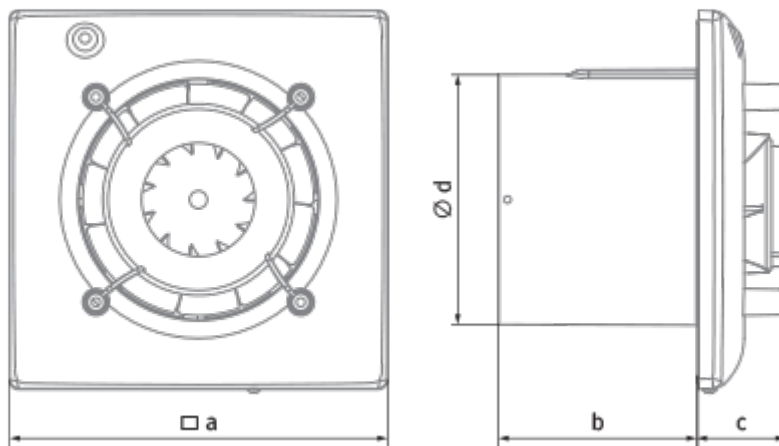

Omega 125 ST

Quiet and energy efficient extract fan

- Maximum airflow: 160
- Sound pressure level LpA at 3 m: 32
- Motor type: AC
- Impeller type: Mixed-flow
- Casing material: Plastic
- Backdraft protection: Backdraft damper
- Pull cord
- Timer: Turn off timer

	Unit of measurement	Omega 125 ST
Connected air duct size	mm	125
Speed	-	1
Minimum supply voltage	V	220
Maximum supply voltage	V	240
Power supply frequency	Hz	50
Rated power	W	17
Unit current	A	0.11
Maximum airflow	m ³ /h	160
rotation speed at 50hz	-	2200
Sound pressure level LpA at 3 m	dB(A)	32
Weight	kg	0
Ambient air temperature min	°C	1
Ambient air temperature max	°C	40
Ingress protection rating	-	IP44

Dimensions

a	Ød	b	c
180	124	85	36

Ecodesign

Trademark	Blauberg					
Model	Omega 125 ST					
Specific energy consumption (SEC) (kWh/(m ² /a))	Cold		Average		Warm	
	-33.5	B	-15.6	E	-5.3	F
Type of ventilation unit	Unidirectional					
Type of drive installed	Single speed					
Type of heat recovery system	None					
Maximum flow rate (m ³ /h)	160					
Electric power input (W)	17					
Reference flow rate (m ³ /s)	0.031					
Specific power input (SPI) (W/(m ³ /h))	0.106					
Control typology	Clock control					
Maximum external leakage rates (%)	2.7					
Declared typology	RVU UVU					
Sound power level (dB(A))	52					
The annual electricity consumption (AEC) (kWh/a)	Cold		Average		Warm	
	126		126		126	
The annual heating saved (AHS) (kWh/a)	Cold		Average		Warm	
	3667		1874		848	