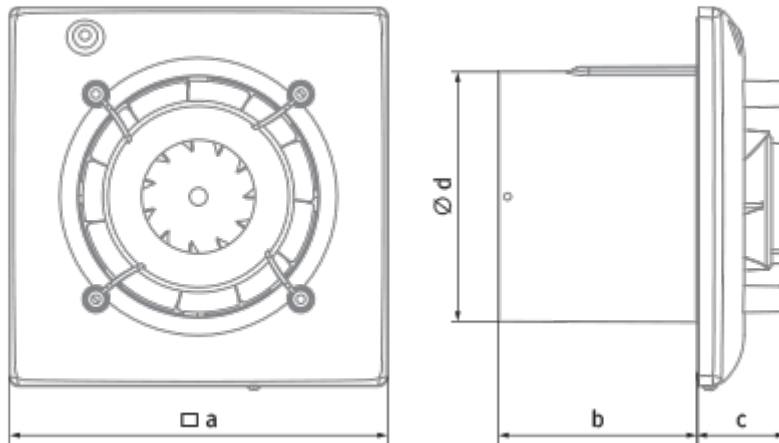

Omega 125 SH

Quiet and energy efficient extract fan

- Maximum airflow: 160
- Sound pressure level LpA at 3 m: 32
- Motor type: AC
- Impeller type: Mixed-flow
- Casing material: Plastic
- Backdraft protection: Backdraft damper
- Pull cord
- Humidity sensor
- Timer: Turn off timer

	Unit of measurement	Omega 125 SH
Connected air duct size	mm	125
Speed	-	1
Minimum supply voltage	V	220
Maximum supply voltage	V	240
Power supply frequency	Hz	50
Rated power	W	17
Unit current	A	0.11
Maximum airflow	m ³ /h	160
rotation speed at 50hz	-	2200
Sound pressure level LpA at 3 m	dB(A)	32
Weight	kg	0
Ambient air temperature min	°C	1
Ambient air temperature max	°C	40
Ingress protection rating	-	IP44

Dimensions

a	Ød	b	c
180	124	85	36

Ecodesign

Trademark	Blauberg					
Model	Omega 125 SH					
Specific energy consumption (SEC) (kWh/(m ² /a))	Cold		Average		Warm	
	-53.2	A+	-26.1	B	-10.6	E
Type of ventilation unit	Unidirectional					
Type of drive installed	Single speed					
Type of heat recovery system	None					
Maximum flow rate (m ³ /h)	160					
Electric power input (W)	17					
Reference flow rate (m ³ /s)	0.031					
Specific power input (SPI) (W/(m ³ /h))	0.106					
Control typology	Local demand control					
Maximum external leakage rates (%)	2.7					
Declared typology	RVU UVU					
Sound power level (dB(A))	52					
The annual electricity consumption (AEC) (kWh/a)	Cold		Average		Warm	
	87		87		87	
The annual heating saved (AHS) (kWh/a)	Cold		Average		Warm	
	5536		2830		1280	