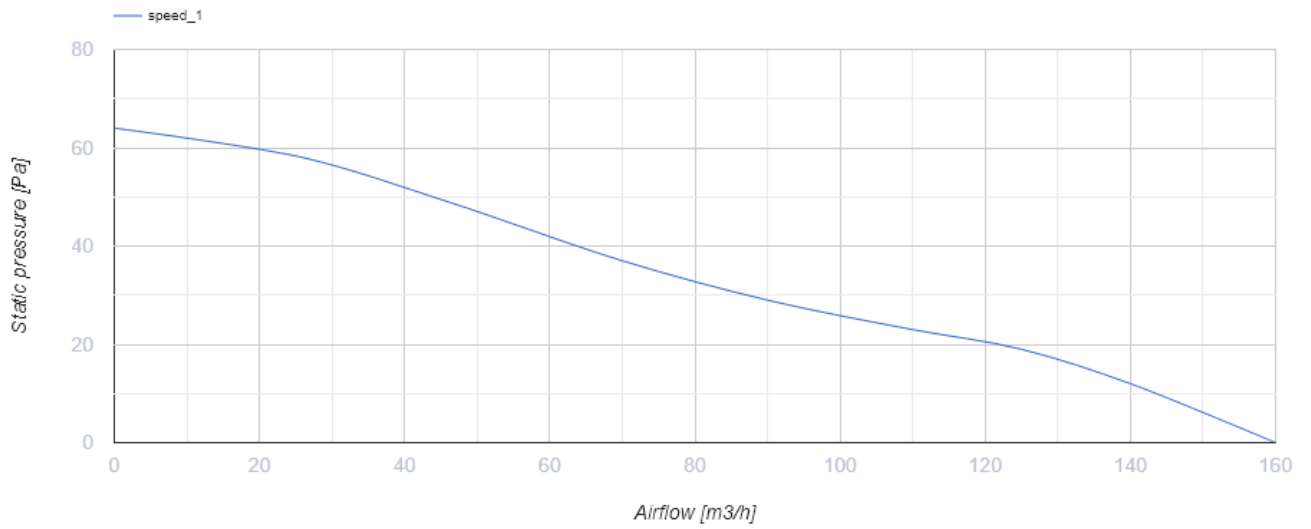

Omega 125 SH

Quiet and energy efficient extract fan

- Maximum airflow: 160
- Sound pressure level LpA at 3 m: 32
- Motor type: AC
- Impeller type: Mixed-flow
- Casing material: Plastic
- Backdraft protection: Backdraft damper
- Pull cord
- Humidity sensor
- Timer: Turn off timer

	Unit of measurement	Omega 125 SH
Connected air duct size	mm	125
Speed	-	1
Minimum supply voltage	V	220
Maximum supply voltage	V	240
Power supply frequency	Hz	50
Rated power	W	17
Unit current	A	0.11
Maximum airflow	m ³ /h	160
rotation speed at 50hz	-	2200
Sound pressure level LpA at 3 m	dB(A)	32
Weight	kg	0
Ambient air temperature min	°C	1
Ambient air temperature max	°C	40
Ingress protection rating	-	IP44

Dimensions

a	Ød	b	c
180	124	85	36

Ecodesign

Trademark	Blauberg					
Model	Omega 125 SH					
Specific energy consumption (SEC) (kWh/(m ² /a))	Cold		Average		Warm	
	-53.2	A+	-26.1	B	-10.6	E
Type of ventilation unit	Unidirectional					
Type of drive installed	Single speed					
Type of heat recovery system	None					
Maximum flow rate (m ³ /h)	160					
Electric power input (W)	17					
Reference flow rate (m ³ /s)	0.031					
Specific power input (SPI) (W/(m ³ /h))	0.106					
Control typology	Local demand control					
Maximum external leakage rates (%)	2.7					
Declared typology	RVU UVU					
Sound power level (dB(A))	52					
The annual electricity consumption (AEC) (kWh/a)	Cold		Average		Warm	
	87		87		87	
The annual heating saved (AHS) (kWh/a)	Cold		Average		Warm	
	5536		2830		1280	