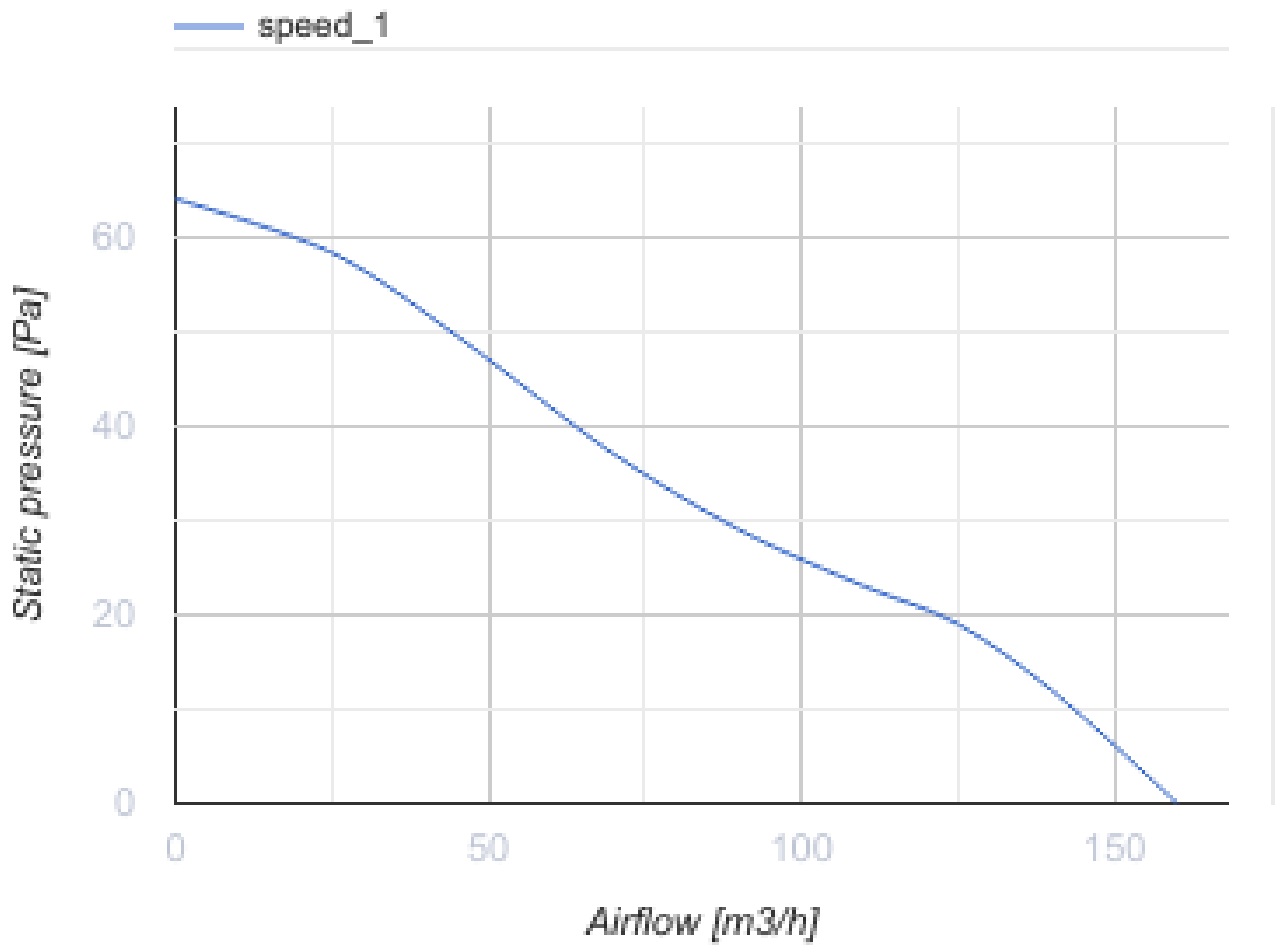

Omega 125 SH

Quiet and energy efficient extract fan

- Maximum airflow: 160
- Sound pressure level LpA at 3 m: 32
- Motor type: AC
- Impeller type: Mixed-flow
- Casing material: Plastic
- Backdraft protection: Backdraft damper
- Pull cord
- Humidity sensor
- Timer: Turn off timer

	Unit of measurement	Omega 125 SH
Connected air duct size	mm	125
Speed	-	1
Minimum supply voltage	V	220
Maximum supply voltage	V	240
Power supply frequency	Hz	50
Rated power	W	17
Unit current	A	0.11
Maximum airflow	m ³ /h	160
rotation speed at 50hz	-	2200
Sound pressure level LpA at 3 m	dB(A)	32
Weight	kg	0
Ambient air temperature min	°C	1
Ambient air temperature max	°C	40
Ingress protection rating	-	IP44

Dimensions

a	Ød	b	c
180	124	85	36

Ecodesign

Trademark	Blauberg					
Model	Omega 125 SH					
Specific energy consumption (SEC) (kWh/(m ² /a))	Cold		Average		Warm	
	-53.2	A+	-26.1	B	-10.6	E
Type of ventilation unit	Unidirectional					
Type of drive installed	Single speed					
Type of heat recovery system	None					
Maximum flow rate (m ³ /h)	160					
Electric power input (W)	17					
Reference flow rate (m ³ /s)	0.031					
Specific power input (SPI) (W/(m ³ /h))	0.106					
Control typology	Local demand control					
Maximum external leakage rates (%)	2.7					
Declared typology	RVU UVU					
Sound power level (dB(A))	52					
The annual electricity consumption (AEC) (kWh/a)	Cold		Average		Warm	
	87		87		87	
The annual heating saved (AHS) (kWh/a)	Cold		Average		Warm	
	5536		2830		1280	