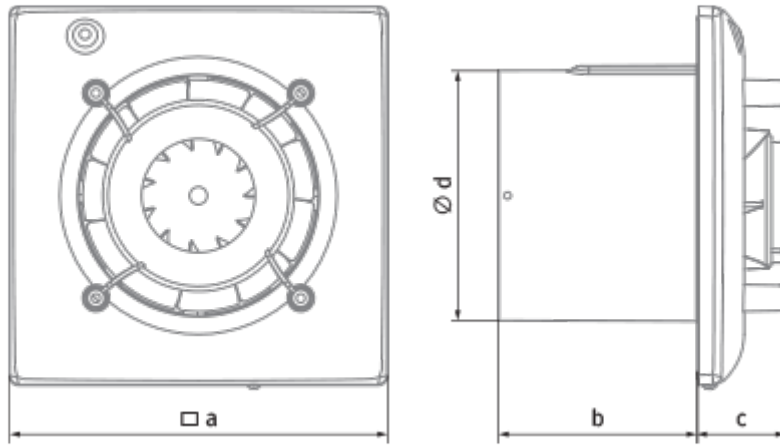

## Omega 125 S

Quiet and energy efficient extract fan

- Maximum airflow: 160
- Sound pressure level LpA at 3 m: 32
- Motor type: AC
- Impeller type: Mixed-flow
- Casing material: Plastic
- Backdraft protection: Backdraft damper
- Pull cord
- Timer: Turn off timer

	Unit of measurement	Omega 125 S
Connected air duct size	mm	125
Speed	-	1
Minimum supply voltage	V	220
Maximum supply voltage	V	240
Power supply frequency	Hz	50
Rated power	W	17
Unit current	A	0.11
Maximum airflow	m <sup>3</sup> /h	160
rotation speed at 50hz	-	2200
Sound pressure level LpA at 3 m	dB(A)	32
Weight	kg	0
Ambient air temperature min	°C	1
Ambient air temperature max	°C	40
Ingress protection rating	-	IP44

### Dimensions

a	Ød	b	c
180	124	85	36