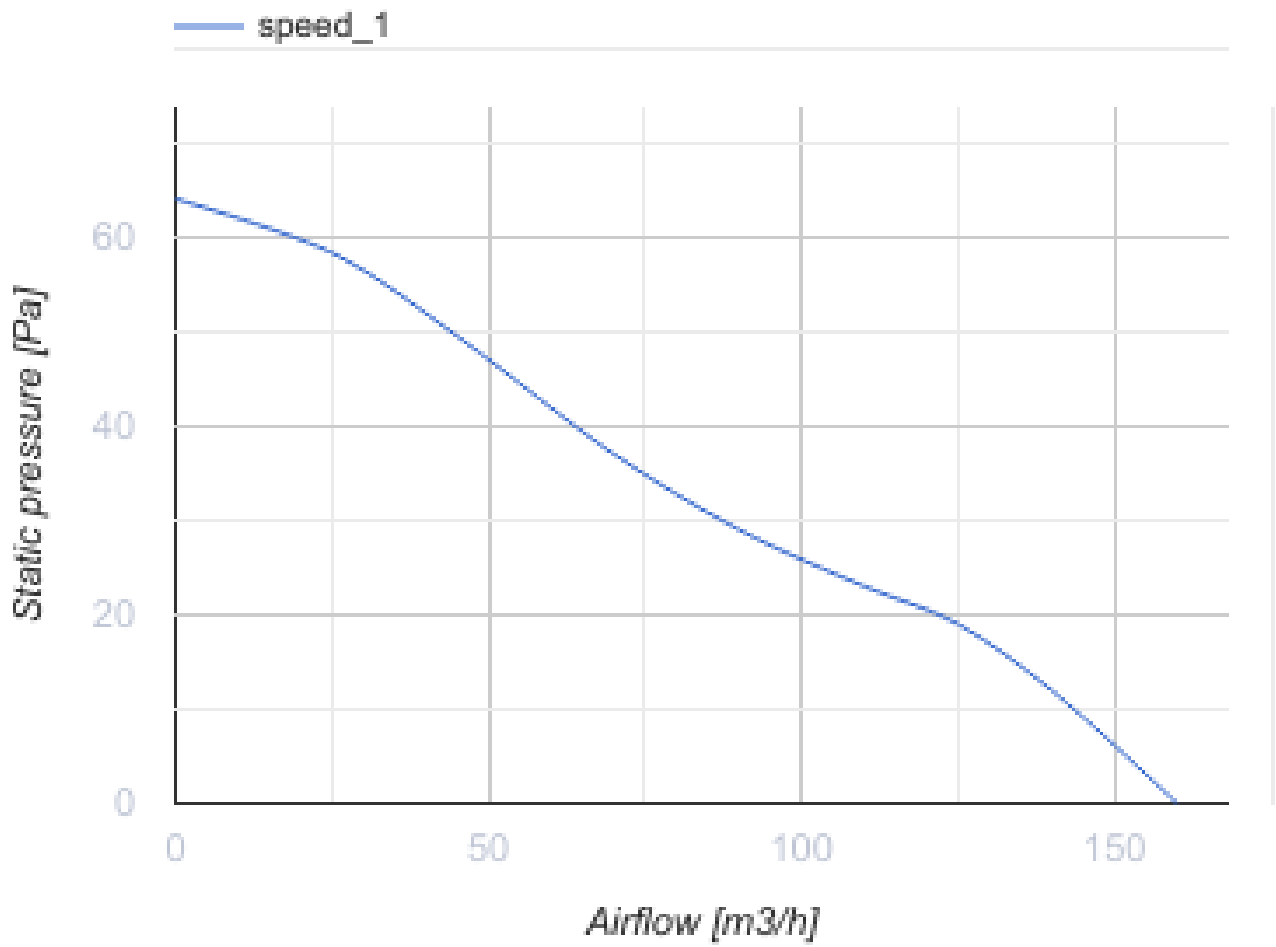

Omega 125 S

Quiet and energy efficient extract fan

- Maximum airflow: 160
- Sound pressure level LpA at 3 m: 32
- Motor type: AC
- Impeller type: Mixed-flow
- Casing material: Plastic
- Backdraft protection: Backdraft damper
- Pull cord
- Timer: Turn off timer

	Unit of measurement	Omega 125 S
Connected air duct size	mm	125
Speed	-	1
Minimum supply voltage	V	220
Maximum supply voltage	V	240
Power supply frequency	Hz	50
Rated power	W	17
Unit current	A	0.11
Maximum airflow	m ³ /h	160
rotation speed at 50hz	-	2200
Sound pressure level LpA at 3 m	dB(A)	32
Weight	kg	0
Ambient air temperature min	°C	1
Ambient air temperature max	°C	40
Ingress protection rating	-	IP44

Dimensions

a	Ød	b	c
180	124	85	36

Ecodesign

Trademark	Blauberg					
Model	Omega 125 S					
Specific energy consumption (SEC) (kWh/(m ² /a))	Cold		Average		Warm	
	-53.2	A+	-26.1	B	-10.6	E
Type of ventilation unit	Unidirectional					
Type of drive installed	Single speed					
Type of heat recovery system	None					
Maximum flow rate (m ³ /h)	160					
Electric power input (W)	17					
Reference flow rate (m ³ /s)	0.031					
Specific power input (SPI) (W/(m ³ /h))	0.106					
Control typology	Local demand control					
Maximum external leakage rates (%)	2.7					
Declared typology	RVU UVU					
Sound power level (dB(A))	52					
The annual electricity consumption (AEC) (kWh/a)	Cold		Average		Warm	
	87		87		87	
The annual heating saved (AHS) (kWh/a)	Cold		Average		Warm	
	5536		2830		1280	