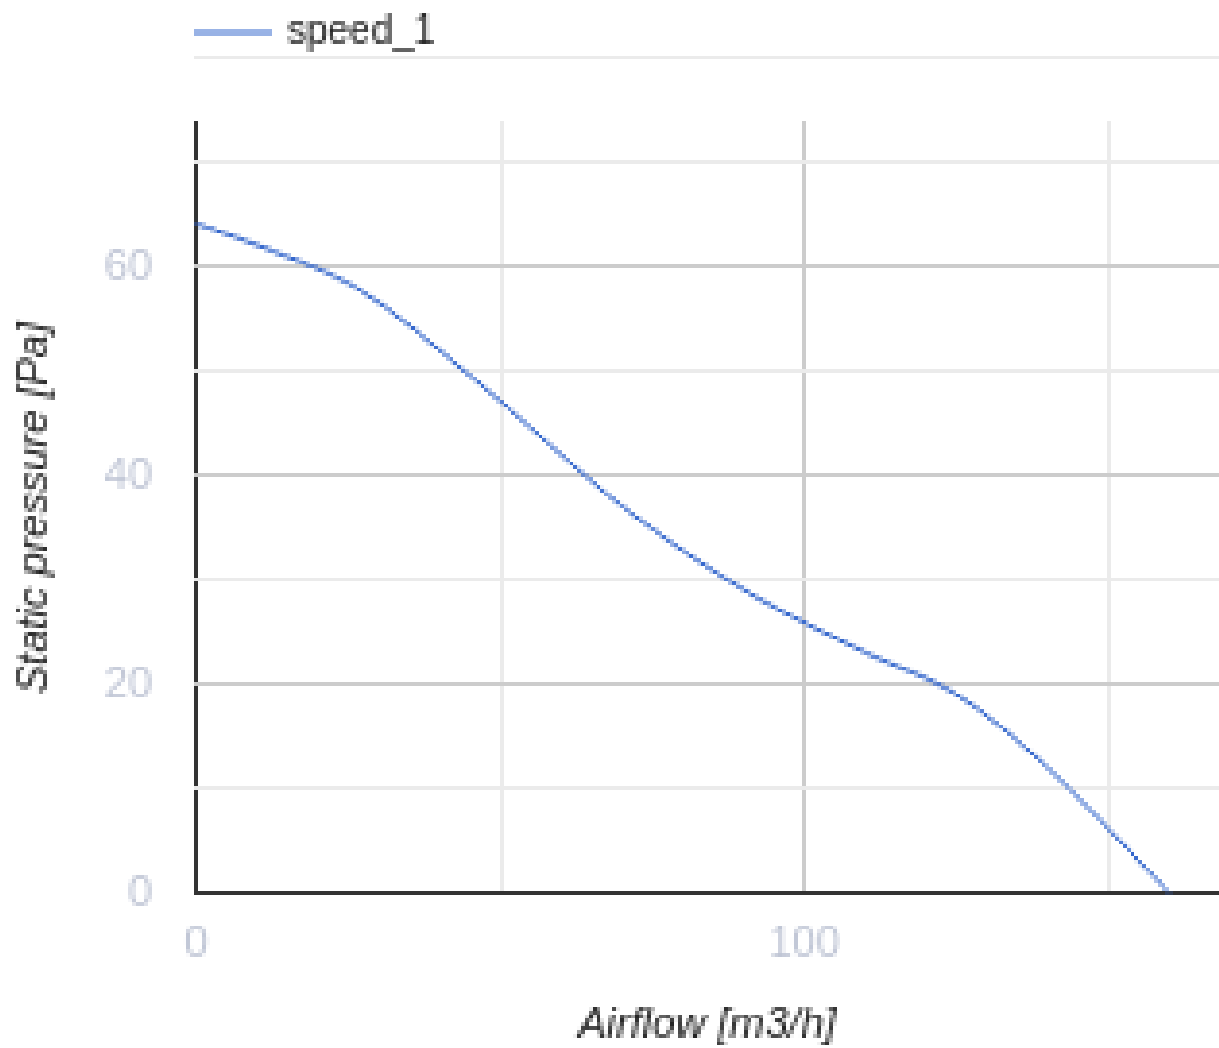

## Omega 125 S

Quiet and energy efficient extract fan

- Maximum airflow: 160
- Sound pressure level LpA at 3 m: 32
- Motor type: AC
- Impeller type: Mixed-flow
- Casing material: Plastic
- Backdraft protection: Backdraft damper
- Pull cord
- Timer: Turn off timer

	Unit of measurement	Omega 125 S
Connected air duct size	mm	125
Speed	-	1
Minimum supply voltage	V	220
Maximum supply voltage	V	240
Power supply frequency	Hz	50
Rated power	W	17
Unit current	A	0.11
Maximum airflow	m <sup>3</sup> /h	160
rotation speed at 50hz	-	2200
Sound pressure level LpA at 3 m	dB(A)	32
Weight	kg	0
Ambient air temperature min	°C	1
Ambient air temperature max	°C	40
Ingress protection rating	-	IP44

### Dimensions

a	Ød	b	c
180	124	85	36

## Ecodesign

Trademark	Blauberg					
Model	Omega 125 S					
Specific energy consumption (SEC) (kWh/(m <sup>2</sup> /a))	Cold		Average		Warm	
	-53.2	A+	-26.1	B	-10.6	E
Type of ventilation unit	Unidirectional					
Type of drive installed	Single speed					
Type of heat recovery system	None					
Maximum flow rate (m <sup>3</sup> /h)	160					
Electric power input (W)	17					
Reference flow rate (m <sup>3</sup> /s)	0.031					
Specific power input (SPI) (W/(m <sup>3</sup> /h))	0.106					
Control typology	Local demand control					
Maximum external leakage rates (%)	2.7					
Declared typology	RVU UVU					
Sound power level (dB(A))	52					
The annual electricity consumption (AEC) (kWh/a)	Cold		Average		Warm	
	87		87		87	
The annual heating saved (AHS) (kWh/a)	Cold		Average		Warm	
	5536		2830		1280	