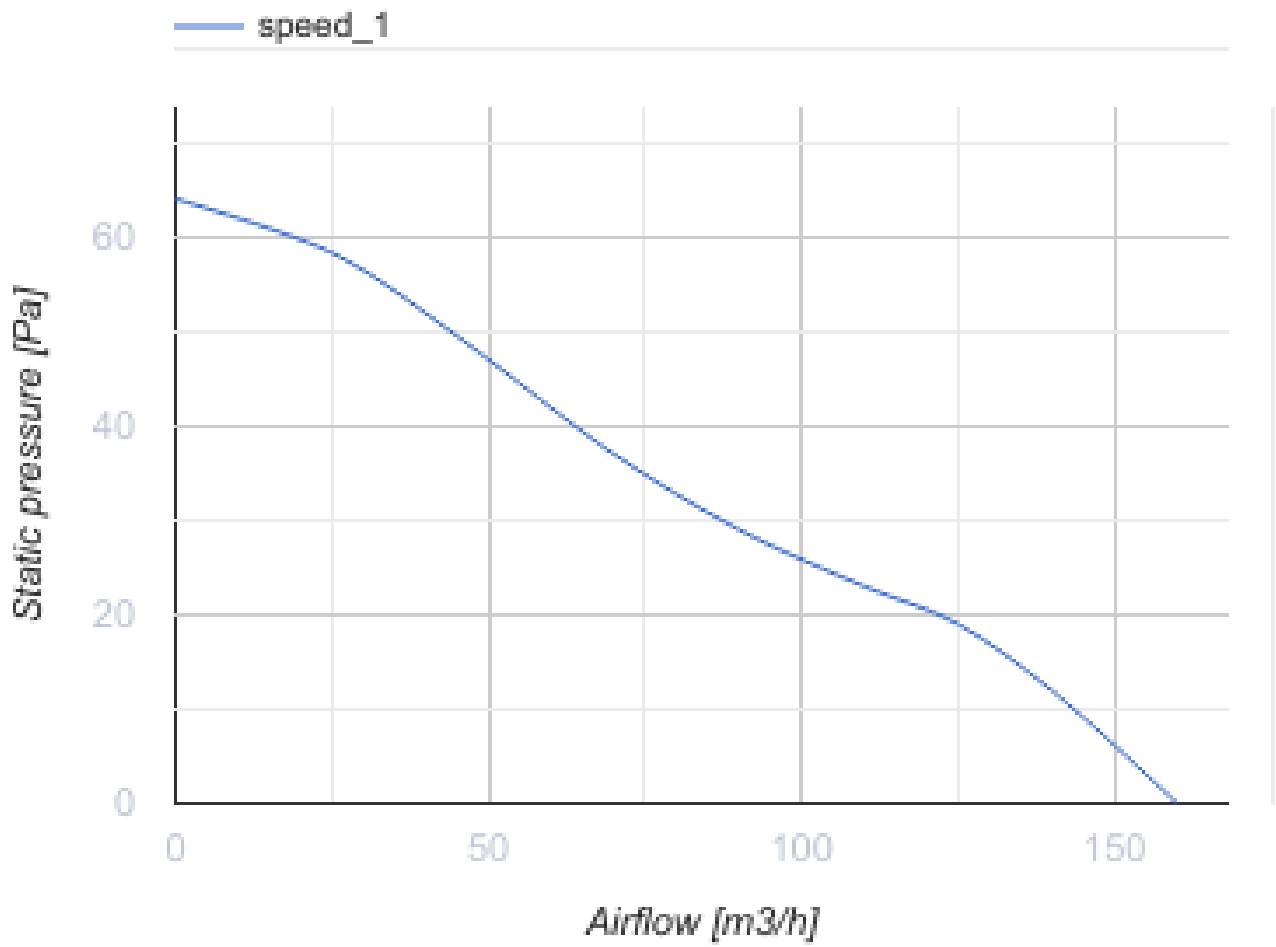

Omega 125 H

Quiet and energy efficient extract fan

- Maximum airflow: 160
- Sound pressure level LpA at 3 m: 32
- Motor type: AC
- Impeller type: Mixed-flow
- Casing material: Plastic
- Backdraft protection: Backdraft damper
- Humidity sensor
- Timer: Turn off timer

	Unit of measurement	Omega 125 H
Connected air duct size	mm	125
Speed	-	1
Minimum supply voltage	V	220
Maximum supply voltage	V	240
Power supply frequency	Hz	50
Rated power	W	17
Unit current	A	0.11
Maximum airflow	m ³ /h	160
rotation speed at 50hz	-	2200
Sound pressure level LpA at 3 m	dB(A)	32
Weight	kg	0
Ambient air temperature min	°C	1
Ambient air temperature max	°C	40
Ingress protection rating	-	IP44

Dimensions

a	Ød	b	c
180	124	85	36

Ecodesign

Trademark	Blauberg					
Model	Omega 125 H					
Specific energy consumption (SEC) (kWh/(m ² /a))	Cold		Average		Warm	
	-33.5	B	-15.6	E	-5.3	F
Type of ventilation unit	Unidirectional					
Type of drive installed	Single speed					
Type of heat recovery system	None					
Maximum flow rate (m ³ /h)	160					
Electric power input (W)	17					
Reference flow rate (m ³ /s)	0.031					
Specific power input (SPI) (W/(m ³ /h))	0.106					
Control typology	Clock control					
Maximum external leakage rates (%)	2.7					
Declared typology	RVU UVU					
Sound power level (dB(A))	52					
The annual electricity consumption (AEC) (kWh/a)	Cold		Average		Warm	
	126		126		126	
The annual heating saved (AHS) (kWh/a)	Cold		Average		Warm	
	3667		1874		848	