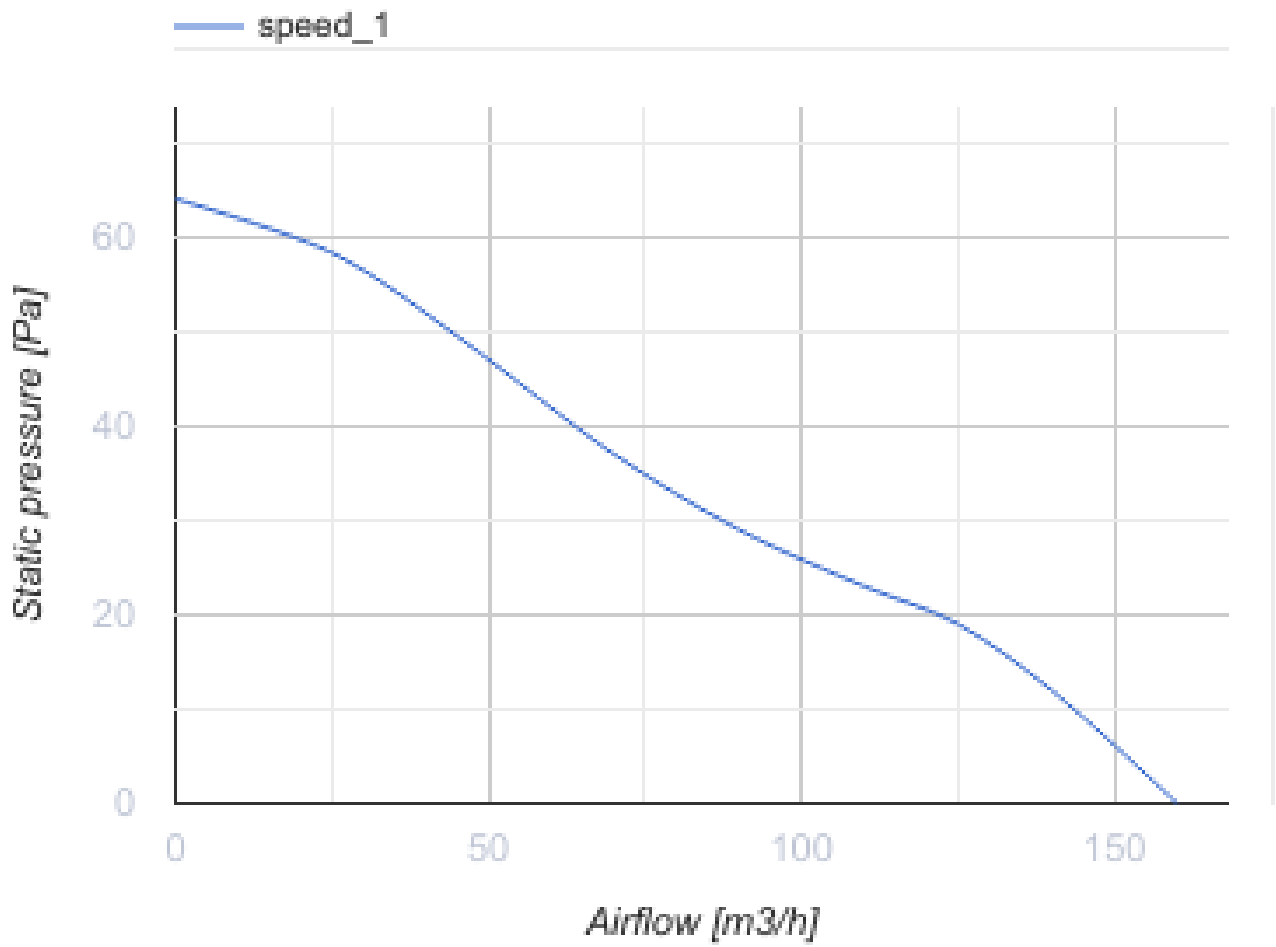

## Omega 125 H

Quiet and energy efficient extract fan

- Maximum airflow: 160
- Sound pressure level LpA at 3 m: 32
- Motor type: AC
- Impeller type: Mixed-flow
- Casing material: Plastic
- Backdraft protection: Backdraft damper
- Humidity sensor
- Timer: Turn off timer

	Unit of measurement	Omega 125 H
Connected air duct size	mm	125
Speed	-	1
Minimum supply voltage	V	220
Maximum supply voltage	V	240
Power supply frequency	Hz	50
Rated power	W	17
Unit current	A	0.11
Maximum airflow	m <sup>3</sup> /h	160
rotation speed at 50hz	-	2200
Sound pressure level LpA at 3 m	dB(A)	32
Weight	kg	0
Ambient air temperature min	°C	1
Ambient air temperature max	°C	40
Ingress protection rating	-	IP44

### Dimensions

a	Ød	b	c
180	124	85	36

## Ecodesign

Trademark	Blauberg					
Model	Omega 125 H					
Specific energy consumption (SEC) (kWh/(m <sup>2</sup> /a))	Cold		Average		Warm	
	-33.5	B	-15.6	E	-5.3	F
Type of ventilation unit	Unidirectional					
Type of drive installed	Single speed					
Type of heat recovery system	None					
Maximum flow rate (m <sup>3</sup> /h)	160					
Electric power input (W)	17					
Reference flow rate (m <sup>3</sup> /s)	0.031					
Specific power input (SPI) (W/(m <sup>3</sup> /h))	0.106					
Control typology	Clock control					
Maximum external leakage rates (%)	2.7					
Declared typology	RVU UVU					
Sound power level (dB(A))	52					
The annual electricity consumption (AEC) (kWh/a)	Cold		Average		Warm	
	126		126		126	
The annual heating saved (AHS) (kWh/a)	Cold		Average		Warm	
	3667		1874		848	