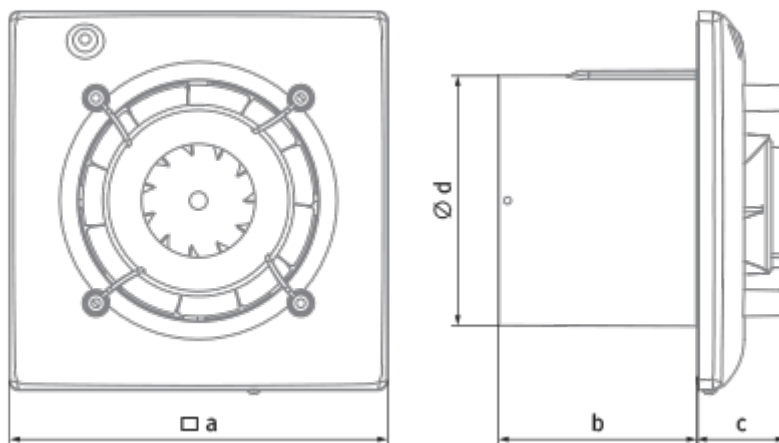

Omega 125 H

Quiet and energy efficient extract fan

- Maximum airflow: 160
- Sound pressure level LpA at 3 m: 32
- Motor type: AC
- Impeller type: Mixed-flow
- Casing material: Plastic
- Backdraft protection: Backdraft damper
- Humidity sensor
- Timer: Turn off timer

	Unit of measurement	Omega 125 H
Connected air duct size	mm	125
Speed	-	1
Minimum supply voltage	V	220
Maximum supply voltage	V	240
Power supply frequency	Hz	50
Rated power	W	17
Unit current	A	0.11
Maximum airflow	m ³ /h	160
rotation speed at 50hz	-	2200
Sound pressure level LpA at 3 m	dB(A)	32
Weight	kg	0
Ambient air temperature min	°C	1
Ambient air temperature max	°C	40
Ingress protection rating	-	IP44

Dimensions

a	Ød	b	c
180	124	85	36

Ecodesign

Trademark	Blauberg					
Model	Omega 125 H					
Specific energy consumption (SEC) (kWh/(m ² /a))	Cold		Average		Warm	
	-33.5	B	-15.6	E	-5.3	F
Type of ventilation unit	Unidirectional					
Type of drive installed	Single speed					
Type of heat recovery system	None					
Maximum flow rate (m ³ /h)	160					
Electric power input (W)	17					
Reference flow rate (m ³ /s)	0.031					
Specific power input (SPI) (W/(m ³ /h))	0.106					
Control typology	Clock control					
Maximum external leakage rates (%)	2.7					
Declared typology	RVU UVU					
Sound power level (dB(A))	52					
The annual electricity consumption (AEC) (kWh/a)	Cold		Average		Warm	
	126		126		126	
The annual heating saved (AHS) (kWh/a)	Cold		Average		Warm	
	3667		1874		848	