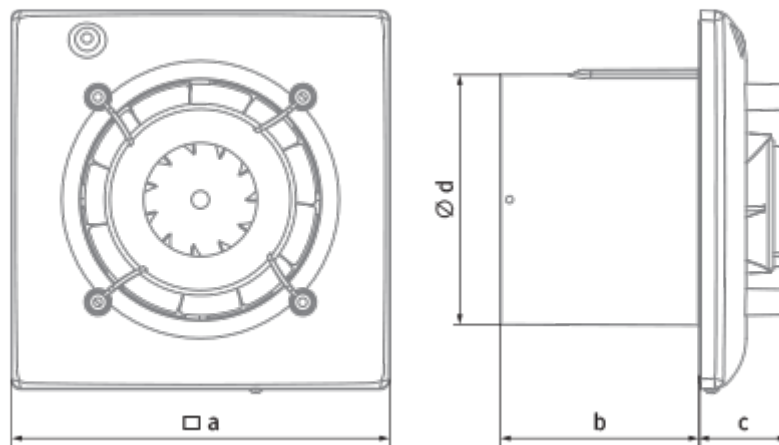

Accessories

Decorative panels

Name	Photo	Description
DP 180 Plan		Design Konzept System panels are the finishing touch of your home's ventilation design
DP 180 Plan Red		Design Konzept System panels are the finishing touch of your home's ventilation design
DP 180 Plan Cosmos Black		Design Konzept System panels are the finishing touch of your home's ventilation design
DP 180 Platinum		Design Konzept System panels are the finishing touch of your home's ventilation design
DP 180 Shield		Design Konzept System panels are the finishing touch of your home's ventilation design
DP 180 Bavaria		Design Konzept System panels are the finishing touch of your home's ventilation design
DP 180 Hi-Fi		Design Konzept System panels are the finishing touch of your home's ventilation design
DP 180 Moon		Design Konzept System panels are the finishing touch of your home's ventilation design
DP 180 Chrome		Design Konzept System panels are the finishing touch of your home's ventilation design