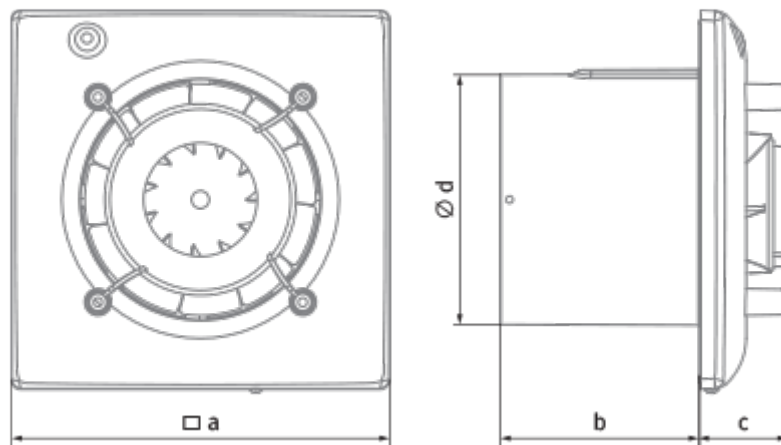

Accessories

Decorative panels

Name	Photo	Description
DP 180 Plan		Design Konzept System panels are the finishing touch of your home's ventilation design
DP 180 Plan Red		Design Konzept System panels are the finishing touch of your home's ventilation design
DP 180 Plan Cosmos Black		Design Konzept System panels are the finishing touch of your home's ventilation design
DP 180 Platinum		Design Konzept System panels are the finishing touch of your home's ventilation design
DP 180 Shield		Design Konzept System panels are the finishing touch of your home's ventilation design
DP 180 Bavaria		Design Konzept System panels are the finishing touch of your home's ventilation design
DP 180 Hi-Fi		Design Konzept System panels are the finishing touch of your home's ventilation design
DP 180 Moon		Design Konzept System panels are the finishing touch of your home's ventilation design
DP 180 Chrome		Design Konzept System panels are the finishing touch of your home's ventilation design