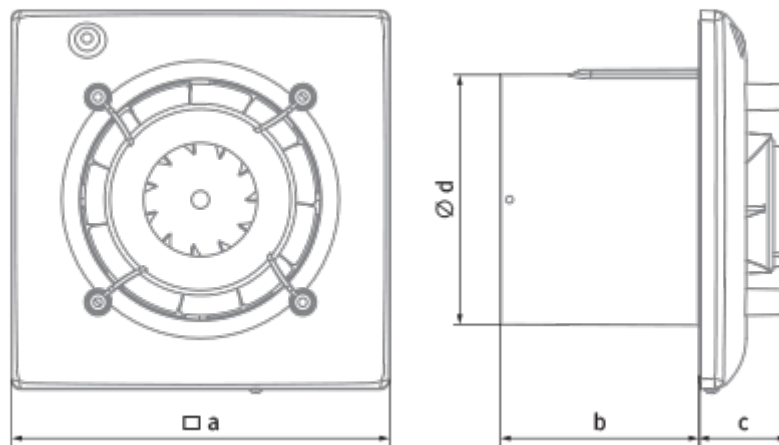

Accessories

Domestic ventilation

Name	Photo	Description
DP 180 Plan		Design Konzept System panels are the finishing touch of your home's ventilation design
DP 180 Plan Red		Design Konzept System panels are the finishing touch of your home's ventilation design
DP 180 Plan Cosmos Black		Design Konzept System panels are the finishing touch of your home's ventilation design
DP 180 Platinum		Design Konzept System panels are the finishing touch of your home's ventilation design
DP 180 Shield		Design Konzept System panels are the finishing touch of your home's ventilation design
DP 180 Bavaria		Design Konzept System panels are the finishing touch of your home's ventilation design
DP 180 Hi-Fi		Design Konzept System panels are the finishing touch of your home's ventilation design
DP 180 Moon		Design Konzept System panels are the finishing touch of your home's ventilation design
DP 180 Chrome		Design Konzept System panels are the finishing touch of your home's ventilation design