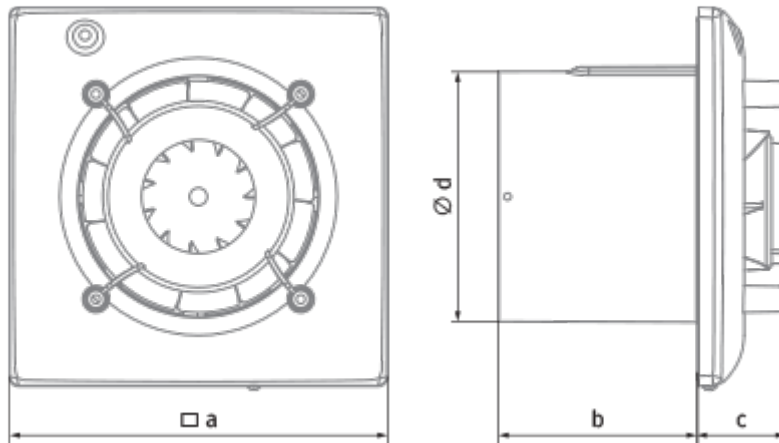

Omega 125

Quiet and energy efficient extract fan

- Maximum airflow: 160
- Sound pressure level LpA at 3 m: 32
- Motor type: AC
- Impeller type: Mixed-flow
- Casing material: Plastic
- Backdraft protection: Backdraft damper

	Unit of measurement	Omega 125
Connected air duct size	mm	125
Speed	-	1
Minimum supply voltage	V	220
Maximum supply voltage	V	240
Power supply frequency	Hz	50
Rated power	W	17
Unit current	A	0.11
Maximum airflow	m ³ /h	160
rotation speed at 50hz	-	2200
Sound pressure level LpA at 3 m	dB(A)	32
Weight	kg	0
Ambient air temperature min	°C	1
Ambient air temperature max	°C	40
Ingress protection rating	-	IP44

Dimensions

a	Ød	b	c
180	124	85	36

Ecodesign

Trademark	Blauberg					
Model	Omega 125					
Specific energy consumption (SEC) (kWh/(m ² /a))	Cold		Average		Warm	
	-30.2	B	-13.8	E	-4.4	F
Type of ventilation unit	Unidirectional					
Type of drive installed	Single speed					
Type of heat recovery system	None					
Maximum flow rate (m ³ /h)	160					
Electric power input (W)	17					
Reference flow rate (m ³ /s)	0.031					
Specific power input (SPI) (W/(m ³ /h))	0.106					
Control typology	Manual control					
Maximum external leakage rates (%)	2.7					
Declared typology	RVU UVU					
Sound power level (dB(A))	52					
The annual electricity consumption (AEC) (kWh/a)	Cold		Average		Warm	
	133		133		133	
The annual heating saved (AHS) (kWh/a)	Cold		Average		Warm	
	3355		1715		776	