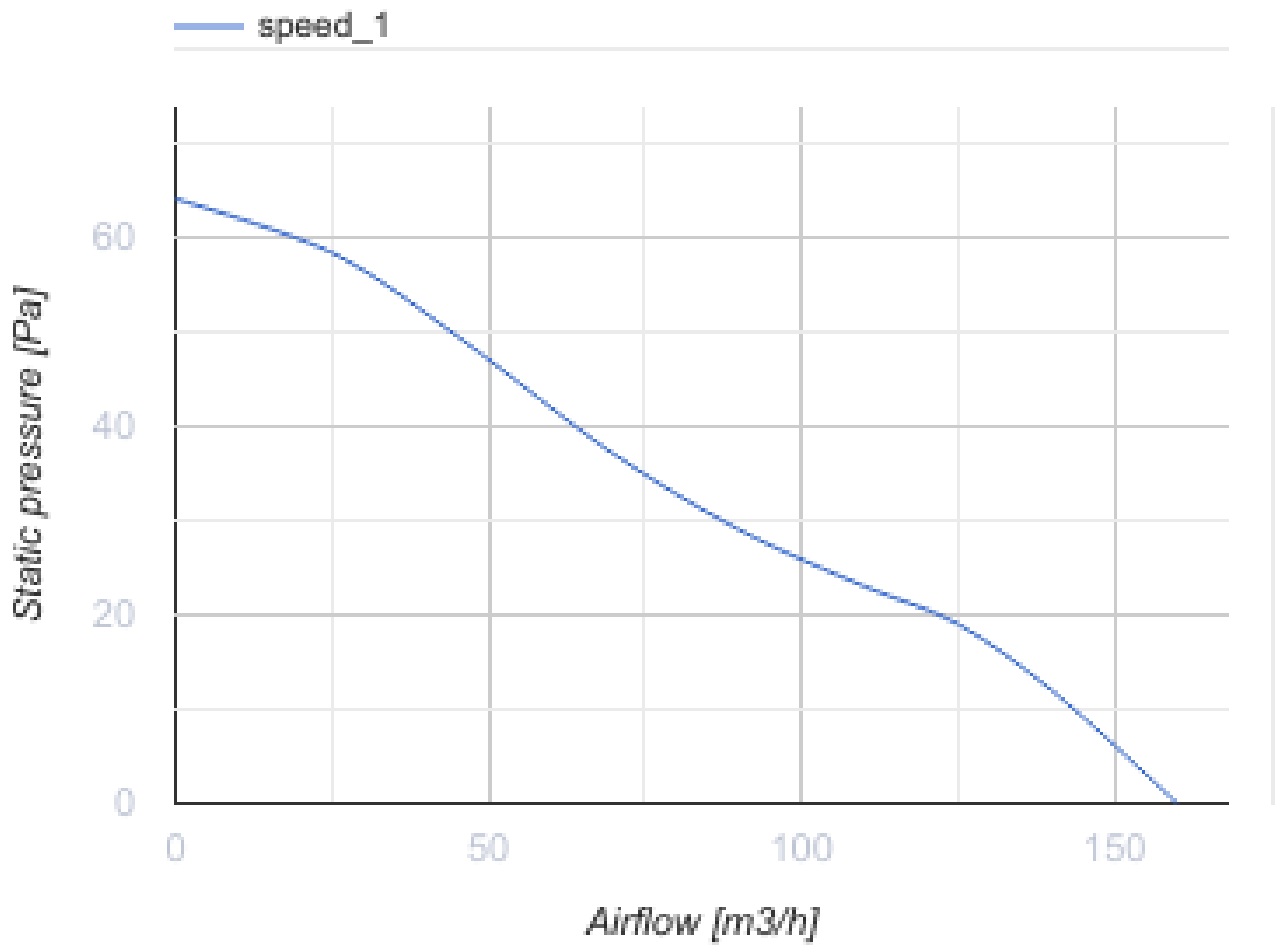

Omega 125

Quiet and energy efficient extract fan

- Maximum airflow: 160
- Sound pressure level LpA at 3 m: 32
- Motor type: AC
- Impeller type: Mixed-flow
- Casing material: Plastic
- Backdraft protection: Backdraft damper

	Unit of measurement	Omega 125
Connected air duct size	mm	125
Speed	-	1
Minimum supply voltage	V	220
Maximum supply voltage	V	240
Power supply frequency	Hz	50
Rated power	W	17
Unit current	A	0.11
Maximum airflow	m ³ /h	160
rotation speed at 50hz	-	2200
Sound pressure level LpA at 3 m	dB(A)	32
Weight	kg	0
Ambient air temperature min	°C	1
Ambient air temperature max	°C	40
Ingress protection rating	-	IP44

Dimensions

a	Ød	b	c
180	124	85	36

Ecodesign

Trademark	Blauberg					
Model	Omega 125					
Specific energy consumption (SEC) (kWh/(m ² /a))	Cold		Average		Warm	
	-30.2	B	-13.8	E	-4.4	F
Type of ventilation unit	Unidirectional					
Type of drive installed	Single speed					
Type of heat recovery system	None					
Maximum flow rate (m ³ /h)	160					
Electric power input (W)	17					
Reference flow rate (m ³ /s)	0.031					
Specific power input (SPI) (W/(m ³ /h))	0.106					
Control typology	Manual control					
Maximum external leakage rates (%)	2.7					
Declared typology	RVU UVU					
Sound power level (dB(A))	52					
The annual electricity consumption (AEC) (kWh/a)	Cold		Average		Warm	
	133		133		133	
The annual heating saved (AHS) (kWh/a)	Cold		Average		Warm	
	3355		1715		776	