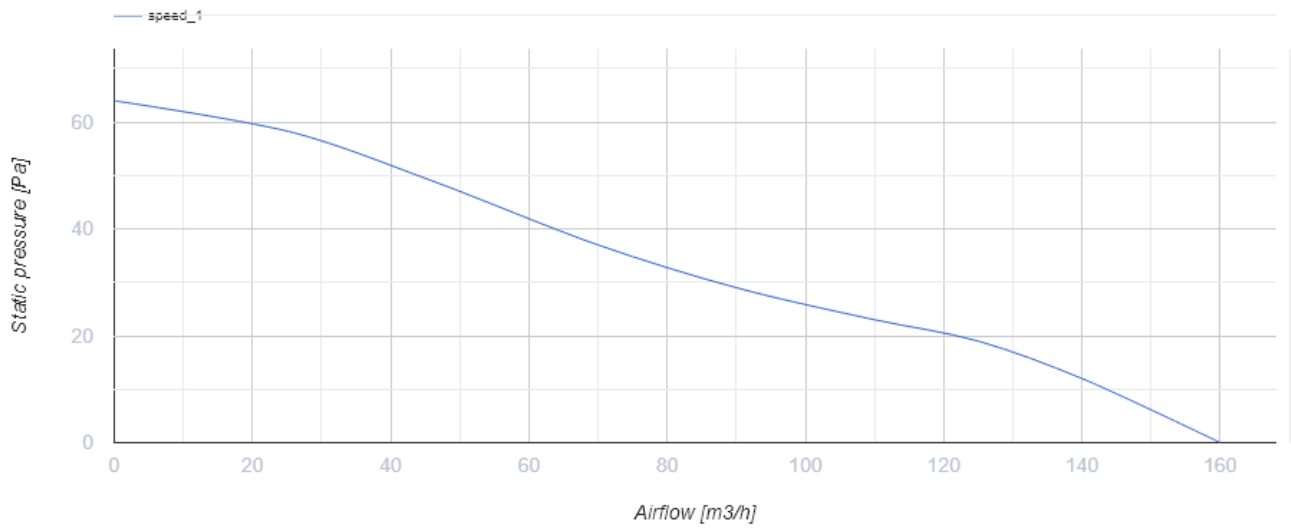

Omega 125

Quiet and energy efficient extract fan

- Maximum airflow: 160
- Sound pressure level LpA at 3 m: 32
- Motor type: AC
- Impeller type: Mixed-flow
- Casing material: Plastic
- Backdraft protection: Backdraft damper

	Unit of measurement	Omega 125
Connected air duct size	mm	125
Speed	-	1
Minimum supply voltage	V	220
Maximum supply voltage	V	240
Power supply frequency	Hz	50
Rated power	W	17
Unit current	A	0.11
Maximum airflow	m ³ /h	160
rotation speed at 50hz	-	2200
Sound pressure level LpA at 3 m	dB(A)	32
Weight	kg	0
Ambient air temperature min	°C	1
Ambient air temperature max	°C	40
Ingress protection rating	-	IP44

Dimensions

a	Ød	b	c
180	124	85	36

Ecodesign

Trademark	Blauberg					
Model	Omega 125					
Specific energy consumption (SEC) (kWh/(m ² /a))	Cold		Average		Warm	
	-30.2	B	-13.8	E	-4.4	F
Type of ventilation unit	Unidirectional					
Type of drive installed	Single speed					
Type of heat recovery system	None					
Maximum flow rate (m ³ /h)	160					
Electric power input (W)	17					
Reference flow rate (m ³ /s)	0.031					
Specific power input (SPI) (W/(m ³ /h))	0.106					
Control typology	Manual control					
Maximum external leakage rates (%)	2.7					
Declared typology	RVU UVU					
Sound power level (dB(A))	52					
The annual electricity consumption (AEC) (kWh/a)	Cold		Average		Warm	
	133		133		133	
The annual heating saved (AHS) (kWh/a)	Cold		Average		Warm	
	3355		1715		776	