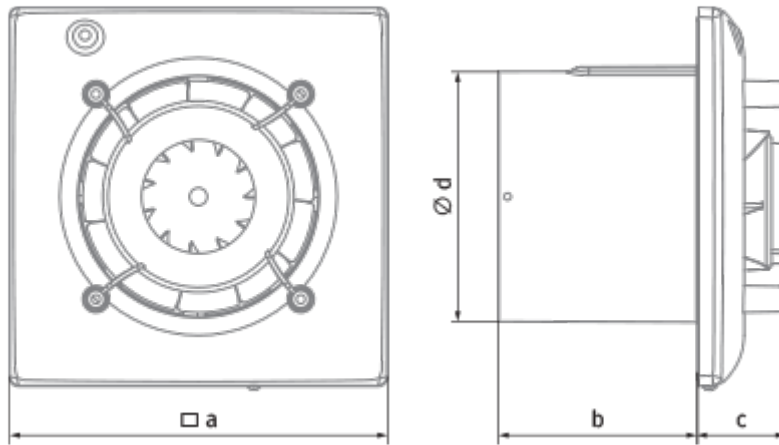

Omega 125

Quiet and energy efficient extract fan

- Maximum airflow: 160
- Sound pressure level LpA at 3 m: 32
- Motor type: AC
- Impeller type: Mixed-flow
- Casing material: Plastic
- Backdraft protection: Backdraft damper

	Unit of measurement	Omega 125
Connected air duct size	mm	125
Speed	-	1
Minimum supply voltage	V	220
Maximum supply voltage	V	240
Power supply frequency	Hz	50
Rated power	W	17
Unit current	A	0.11
Maximum airflow	m ³ /h	160
rotation speed at 50hz	-	2200
Sound pressure level LpA at 3 m	dB(A)	32
Weight	kg	0
Ambient air temperature min	°C	1
Ambient air temperature max	°C	40
Ingress protection rating	-	IP44

Dimensions

a	Ød	b	c
180	124	85	36

Ecodesign

Trademark	Blauberg					
Model	Omega 125					
Specific energy consumption (SEC) (kWh/(m ² /a))	Cold		Average		Warm	
	-30.2	B	-13.8	E	-4.4	F
Type of ventilation unit	Unidirectional					
Type of drive installed	Single speed					
Type of heat recovery system	None					
Maximum flow rate (m ³ /h)	160					
Electric power input (W)	17					
Reference flow rate (m ³ /s)	0.031					
Specific power input (SPI) (W/(m ³ /h))	0.106					
Control typology	Manual control					
Maximum external leakage rates (%)	2.7					
Declared typology	RVU UVU					
Sound power level (dB(A))	52					
The annual electricity consumption (AEC) (kWh/a)	Cold		Average		Warm	
	133		133		133	
The annual heating saved (AHS) (kWh/a)	Cold		Average		Warm	
	3355		1715		776	