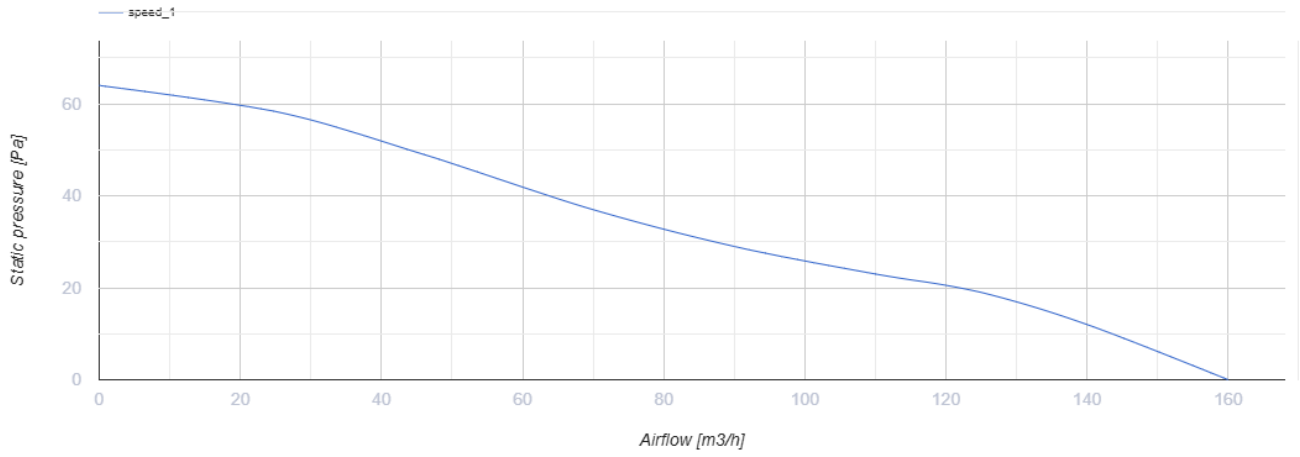

Omega 125

Quiet and energy efficient extract fan

- Maximum airflow: 160
- Sound pressure level LpA at 3 m: 32
- Motor type: AC
- Impeller type: Mixed-flow
- Casing material: Plastic
- Backdraft protection: Backdraft damper

	Unit of measurement	Omega 125
Connected air duct size	mm	125
Speed	-	1
Minimum supply voltage	V	220
Maximum supply voltage	V	240
Power supply frequency	Hz	50
Rated power	W	17
Unit current	A	0.11
Maximum airflow	m ³ /h	160
rotation speed at 50hz	-	2200
Sound pressure level LpA at 3 m	dB(A)	32
Weight	kg	0
Ambient air temperature min	°C	1
Ambient air temperature max	°C	40
Ingress protection rating	-	IP44

Dimensions

a	Ød	b	c
180	124	85	36

Ecodesign

Trademark	Blauberg					
Model	Omega 125					
Specific energy consumption (SEC) (kWh/(m ² /a))	Cold		Average		Warm	
	-30.2	B	-13.8	E	-4.4	F
Type of ventilation unit	Unidirectional					
Type of drive installed	Single speed					
Type of heat recovery system	None					
Maximum flow rate (m ³ /h)	160					
Electric power input (W)	17					
Reference flow rate (m ³ /s)	0.031					
Specific power input (SPI) (W/(m ³ /h))	0.106					
Control typology	Manual control					
Maximum external leakage rates (%)	2.7					
Declared typology	RVU UVU					
Sound power level (dB(A))	52					
The annual electricity consumption (AEC) (kWh/a)	Cold		Average		Warm	
	133		133		133	
The annual heating saved (AHS) (kWh/a)	Cold		Average		Warm	
	3355		1715		776	