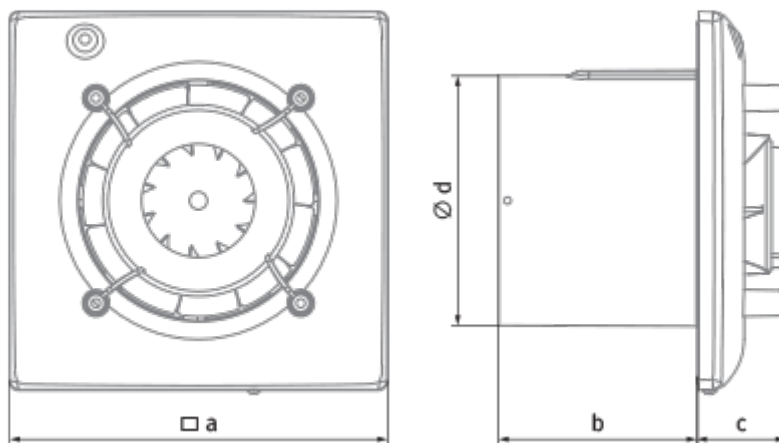

Omega 100 TR

Quiet and energy efficient extract fan

- Maximum airflow: 90
- Sound pressure level LpA at 3 m: 29
- Motor type: AC
- Impeller type: Mixed-flow
- Casing material: Plastic
- Backdraft protection: Backdraft damper
- Timer: Turn off timer, Turn on timer

	Unit of measurement	Omega 100 TR
Connected air duct size	mm	100
Speed	-	1
Minimum supply voltage	V	220
Maximum supply voltage	V	240
Power supply frequency	Hz	50
Rated power	W	8
Unit current	A	0.05
Maximum airflow	m ³ /h	90
rotation speed at 50hz	-	2165
Sound pressure level LpA at 3 m	dB(A)	29
Weight	kg	0
Ambient air temperature min	°C	1
Ambient air temperature max	°C	40
Ingress protection rating	-	IP44

Dimensions

a	Ød	b	c
150	99	79	36

Ecodesign

Trademark	Blauberg					
Model	Omega 100 TR					
Specific energy consumption (SEC) (kWh/(m ² /a))	Cold	Average		Warm		
	-34 A	-16.1 E	-5.8 F			
Type of ventilation unit	Unidirectional					
Type of drive installed	Single speed					
Type of heat recovery system	None					
Maximum flow rate (m ³ /h)	90					
Electric power input (W)	8					
Reference flow rate (m ³ /s)	0.018					
Specific power input (SPI) (W/(m ³ /h))	0.089					
Control typology	Clock control					
Maximum external leakage rates (%)	2.7					
Declared typology	RVU UVU					
Sound power level (dB(A))	49					
The annual electricity consumption (AEC) (kWh/a)	Cold	Average		Warm		
	106	106	106			
The annual heating saved (AHS) (kWh/a)	Cold	Average		Warm		
	3667	1874	848			