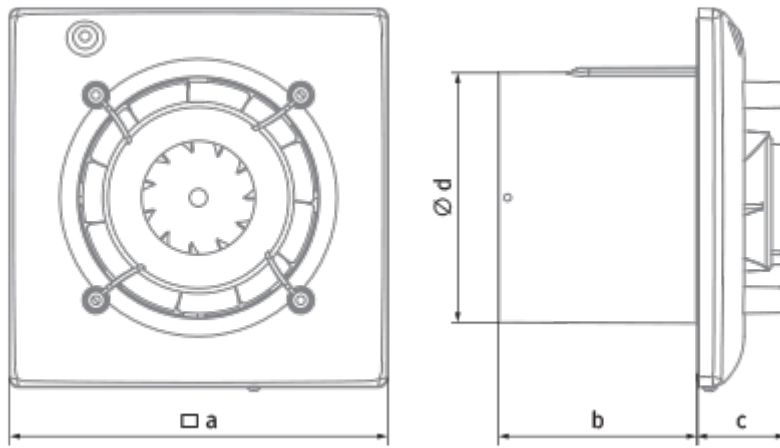

Omega 100 TR

Quiet and energy efficient extract fan

- Maximum airflow: 90
- Sound pressure level LpA at 3 m: 29
- Motor type: AC
- Impeller type: Mixed-flow
- Casing material: Plastic
- Backdraft protection: Backdraft damper
- Timer: Turn off timer, Turn on timer

	Unit of measurement	Omega 100 TR
Connected air duct size	mm	100
Speed	-	1
Minimum supply voltage	V	220
Maximum supply voltage	V	240
Power supply frequency	Hz	50
Rated power	W	8
Unit current	A	0.05
Maximum airflow	m ³ /h	90
rotation speed at 50hz	-	2165
Sound pressure level LpA at 3 m	dB(A)	29
Weight	kg	0
Ambient air temperature min	°C	1
Ambient air temperature max	°C	40
Ingress protection rating	-	IP44

Dimensions

a	Ød	b	c
150	99	79	36

Ecodesign

Trademark	Blauberg					
Model	Omega 100 TR					
Specific energy consumption (SEC) (kWh/(m ² /a))	Cold	Average		Warm		
	-34 A	-16.1 E	-5.8 F			
Type of ventilation unit	Unidirectional					
Type of drive installed	Single speed					
Type of heat recovery system	None					
Maximum flow rate (m ³ /h)	90					
Electric power input (W)	8					
Reference flow rate (m ³ /s)	0.018					
Specific power input (SPI) (W/(m ³ /h))	0.089					
Control typology	Clock control					
Maximum external leakage rates (%)	2.7					
Declared typology	RVU UVU					
Sound power level (dB(A))	49					
The annual electricity consumption (AEC) (kWh/a)	Cold	Average		Warm		
	106	106	106			
The annual heating saved (AHS) (kWh/a)	Cold	Average		Warm		
	3667	1874	848			