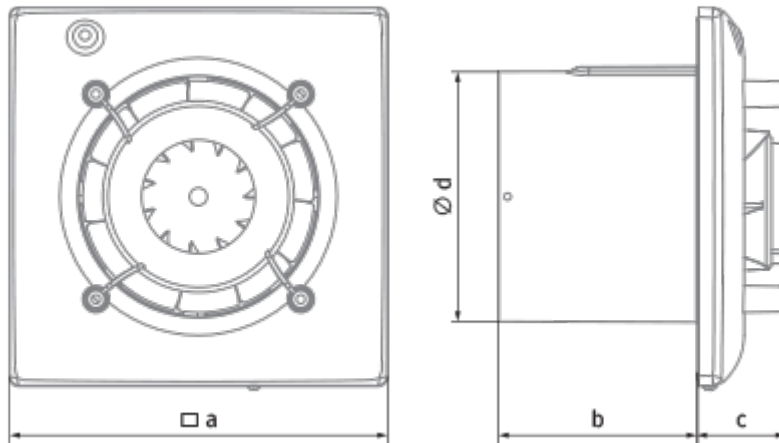

Omega 100 TR

Quiet and energy efficient extract fan

- Maximum airflow: 90
- Sound pressure level LpA at 3 m: 29
- Motor type: AC
- Impeller type: Mixed-flow
- Casing material: Plastic
- Backdraft protection: Backdraft damper
- Timer: Turn off timer, Turn on timer

	Unit of measurement	Omega 100 TR
Connected air duct size	mm	100
Speed	-	1
Minimum supply voltage	V	220
Maximum supply voltage	V	240
Power supply frequency	Hz	50
Rated power	W	8
Unit current	A	0.05
Maximum airflow	m ³ /h	90
rotation speed at 50hz	-	2165
Sound pressure level LpA at 3 m	dB(A)	29
Weight	kg	0
Ambient air temperature min	°C	1
Ambient air temperature max	°C	40
Ingress protection rating	-	IP44

Dimensions

a	Ød	b	c
150	99	79	36

Ecodesign

Trademark	Blauberg					
Model	Omega 100 TR					
Specific energy consumption (SEC) (kWh/(m ² /a))	Cold	Average		Warm		
	-34 A	-16.1 E	-5.8 F			
Type of ventilation unit	Unidirectional					
Type of drive installed	Single speed					
Type of heat recovery system	None					
Maximum flow rate (m ³ /h)	90					
Electric power input (W)	8					
Reference flow rate (m ³ /s)	0.018					
Specific power input (SPI) (W/(m ³ /h))	0.089					
Control typology	Clock control					
Maximum external leakage rates (%)	2.7					
Declared typology	RVU UVU					
Sound power level (dB(A))	49					
The annual electricity consumption (AEC) (kWh/a)	Cold	Average		Warm		
	106	106	106			
The annual heating saved (AHS) (kWh/a)	Cold	Average		Warm		
	3667	1874	848			