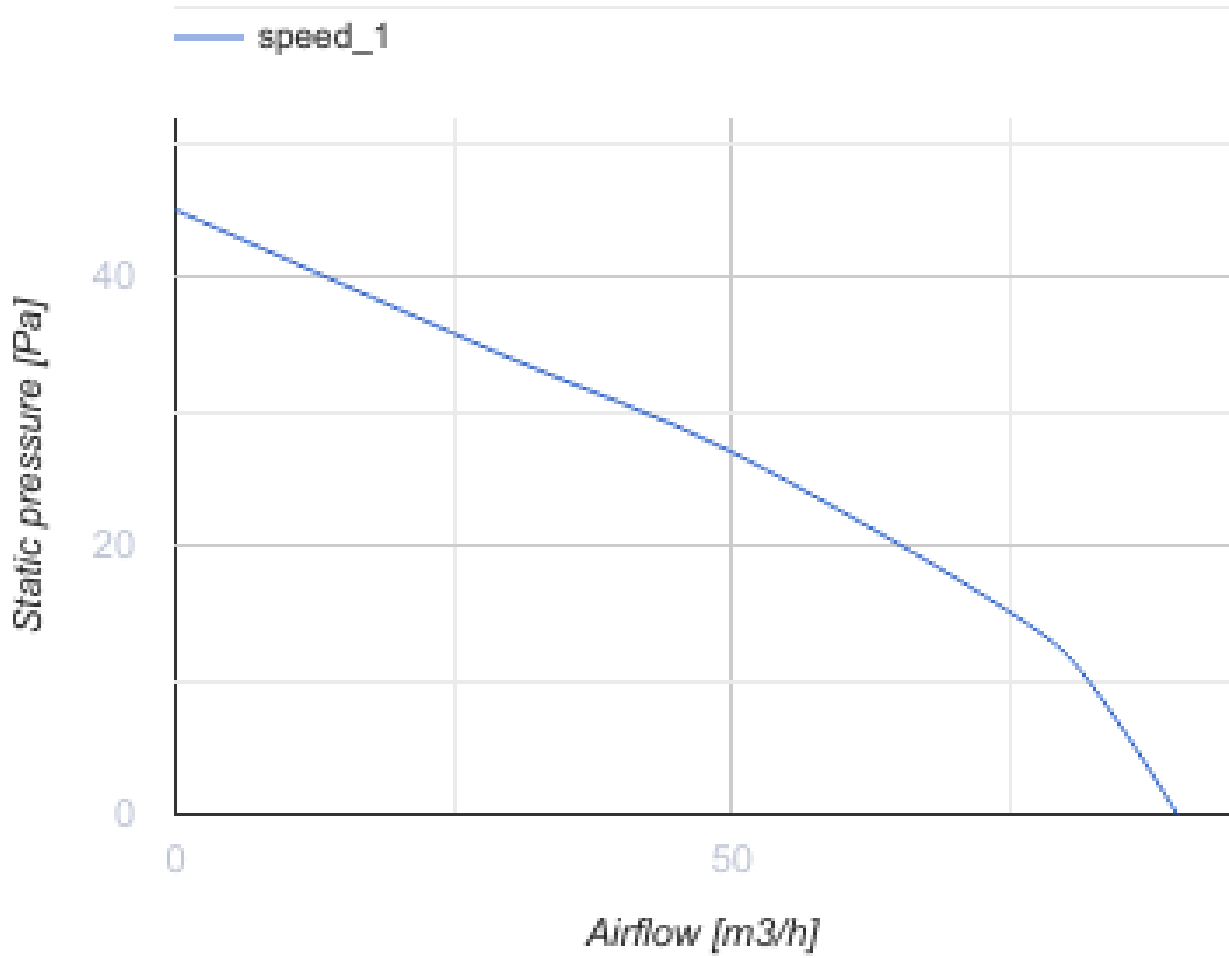

Omega 100 TR

Quiet and energy efficient extract fan

- Maximum airflow: 90
- Sound pressure level LpA at 3 m: 29
- Motor type: AC
- Impeller type: Mixed-flow
- Casing material: Plastic
- Backdraft protection: Backdraft damper
- Timer: Turn off timer, Turn on timer

	Unit of measurement	Omega 100 TR
Connected air duct size	mm	100
Speed	-	1
Minimum supply voltage	V	220
Maximum supply voltage	V	240
Power supply frequency	Hz	50
Rated power	W	8
Unit current	A	0.05
Maximum airflow	m ³ /h	90
rotation speed at 50hz	-	2165
Sound pressure level LpA at 3 m	dB(A)	29
Weight	kg	0
Ambient air temperature min	°C	1
Ambient air temperature max	°C	40
Ingress protection rating	-	IP44

Dimensions

a	Ød	b	c
150	99	79	36

Ecodesign

Trademark	Blauberg					
Model	Omega 100 TR					
Specific energy consumption (SEC) (kWh/(m ² /a))	Cold	Average		Warm		
	-34 A	-16.1 E	-5.8 F			
Type of ventilation unit	Unidirectional					
Type of drive installed	Single speed					
Type of heat recovery system	None					
Maximum flow rate (m ³ /h)	90					
Electric power input (W)	8					
Reference flow rate (m ³ /s)	0.018					
Specific power input (SPI) (W/(m ³ /h))	0.089					
Control typology	Clock control					
Maximum external leakage rates (%)	2.7					
Declared typology	RVU UVU					
Sound power level (dB(A))	49					
The annual electricity consumption (AEC) (kWh/a)	Cold	Average		Warm		
	106	106	106			
The annual heating saved (AHS) (kWh/a)	Cold	Average		Warm		
	3667	1874	848			