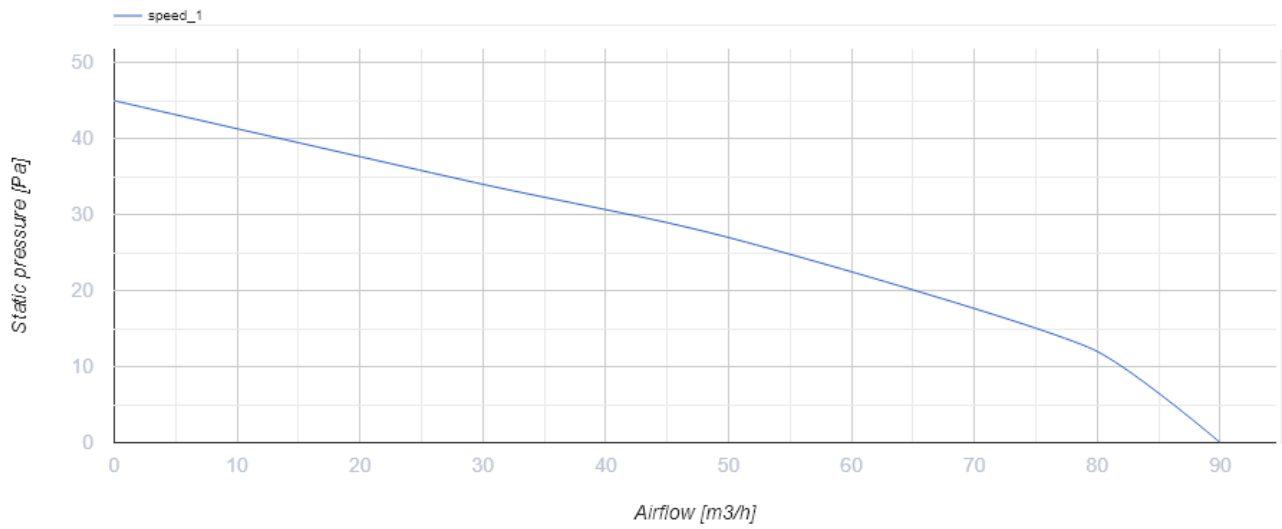

Omega 100 TR

Quiet and energy efficient extract fan

- Maximum airflow: 90
- Sound pressure level LpA at 3 m: 29
- Motor type: AC
- Impeller type: Mixed-flow
- Casing material: Plastic
- Backdraft protection: Backdraft damper
- Timer: Turn off timer, Turn on timer

	Unit of measurement	Omega 100 TR
Connected air duct size	mm	100
Speed	-	1
Minimum supply voltage	V	220
Maximum supply voltage	V	240
Power supply frequency	Hz	50
Rated power	W	8
Unit current	A	0.05
Maximum airflow	m ³ /h	90
rotation speed at 50hz	-	2165
Sound pressure level LpA at 3 m	dB(A)	29
Weight	kg	0
Ambient air temperature min	°C	1
Ambient air temperature max	°C	40
Ingress protection rating	-	IP44

Dimensions

a	Ød	b	c
150	99	79	36

Ecodesign

Trademark	Blauberg					
Model	Omega 100 TR					
Specific energy consumption (SEC) (kWh/(m ² /a))	Cold	Average		Warm		
	-34 A	-16.1 E	-5.8 F			
Type of ventilation unit	Unidirectional					
Type of drive installed	Single speed					
Type of heat recovery system	None					
Maximum flow rate (m ³ /h)	90					
Electric power input (W)	8					
Reference flow rate (m ³ /s)	0.018					
Specific power input (SPI) (W/(m ³ /h))	0.089					
Control typology	Clock control					
Maximum external leakage rates (%)	2.7					
Declared typology	RVU UVU					
Sound power level (dB(A))	49					
The annual electricity consumption (AEC) (kWh/a)	Cold	Average		Warm		
	106	106	106			
The annual heating saved (AHS) (kWh/a)	Cold	Average		Warm		
	3667	1874	848			