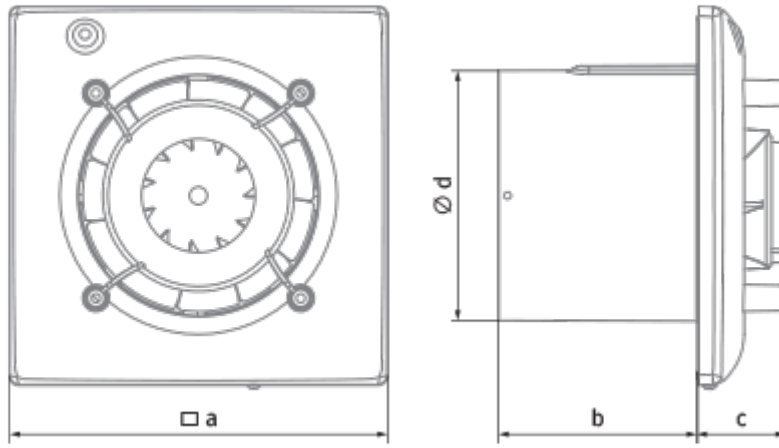

Omega 100 T

Quiet and energy efficient extract fan

- Maximum airflow: 90
- Sound pressure level LpA at 3 m: 29
- Motor type: AC
- Impeller type: Mixed-flow
- Casing material: Plastic
- Backdraft protection: Backdraft damper
- Timer: Turn off timer

	Unit of measurement	Omega 100 T
Connected air duct size	mm	100
Speed	-	1
Minimum supply voltage	V	220
Maximum supply voltage	V	240
Power supply frequency	Hz	50
Rated power	W	8
Unit current	A	0.05
Maximum airflow	m ³ /h	90
rotation speed at 50hz	-	2165
Sound pressure level LpA at 3 m	dB(A)	29
Weight	kg	0
Ambient air temperature min	°C	1
Ambient air temperature max	°C	40
Ingress protection rating	-	IP44

Dimensions

a	Ød	b	c
150	99	79	36

Ecodesign

Trademark	Blauberg					
Model	Omega 100 T					
Specific energy consumption (SEC) (kWh/(m ² /a))	Cold	Average		Warm		
	-34 A	-16.1 E	-5.8 F			
Type of ventilation unit	Unidirectional					
Type of drive installed	Single speed					
Type of heat recovery system	None					
Maximum flow rate (m ³ /h)	90					
Electric power input (W)	8					
Reference flow rate (m ³ /s)	0.018					
Specific power input (SPI) (W/(m ³ /h))	0.089					
Control typology	Clock control					
Maximum external leakage rates (%)	2.7					
Declared typology	RVU UVU					
Sound power level (dB(A))	49					
The annual electricity consumption (AEC) (kWh/a)	Cold	Average		Warm		
	106	106	106			
The annual heating saved (AHS) (kWh/a)	Cold	Average		Warm		
	3667	1874	848			