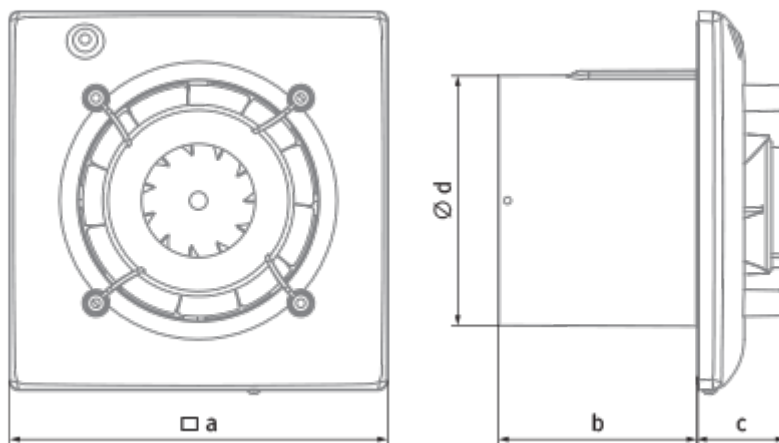

Omega 100 T

Quiet and energy efficient extract fan

- Maximum airflow: 90
- Sound pressure level LpA at 3 m: 29
- Motor type: AC
- Impeller type: Mixed-flow
- Casing material: Plastic
- Backdraft protection: Backdraft damper
- Timer: Turn off timer

	Unit of measurement	Omega 100 T
Connected air duct size	mm	100
Speed	-	1
Minimum supply voltage	V	220
Maximum supply voltage	V	240
Power supply frequency	Hz	50
Rated power	W	8
Unit current	A	0.05
Maximum airflow	m ³ /h	90
rotation speed at 50hz	-	2165
Sound pressure level LpA at 3 m	dB(A)	29
Weight	kg	0
Ambient air temperature min	°C	1
Ambient air temperature max	°C	40
Ingress protection rating	-	IP44

Dimensions

a	Ød	b	c
150	99	79	36

Ecodesign

Trademark	Blauberg					
Model	Omega 100 T					
Specific energy consumption (SEC) (kWh/(m ² /a))	Cold	Average		Warm		
	-34 A	-16.1 E	-5.8 F			
Type of ventilation unit	Unidirectional					
Type of drive installed	Single speed					
Type of heat recovery system	None					
Maximum flow rate (m ³ /h)	90					
Electric power input (W)	8					
Reference flow rate (m ³ /s)	0.018					
Specific power input (SPI) (W/(m ³ /h))	0.089					
Control typology	Clock control					
Maximum external leakage rates (%)	2.7					
Declared typology	RVU UVU					
Sound power level (dB(A))	49					
The annual electricity consumption (AEC) (kWh/a)	Cold	Average		Warm		
	106	106	106			
The annual heating saved (AHS) (kWh/a)	Cold	Average		Warm		
	3667	1874	848			