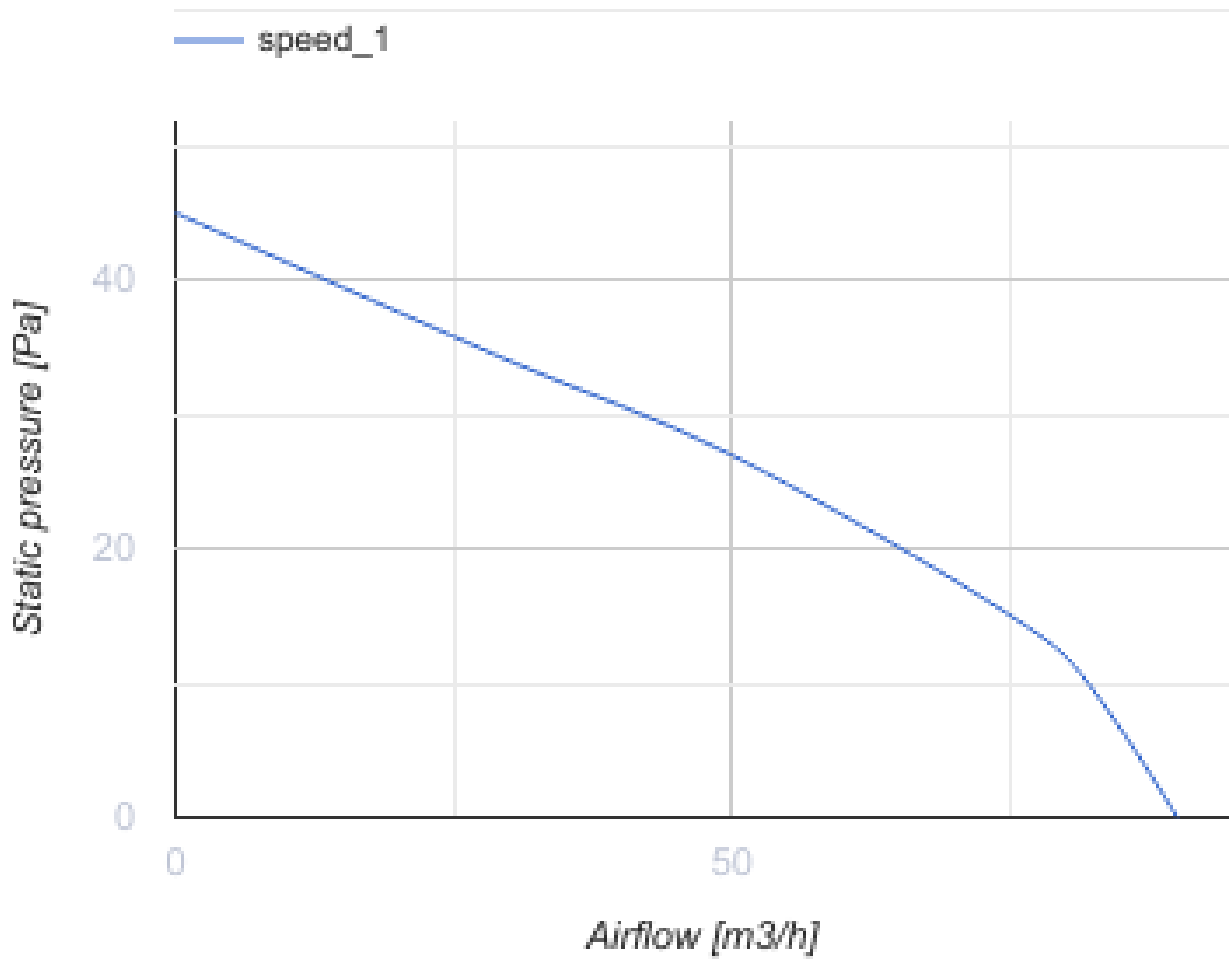

Omega 100 T

Quiet and energy efficient extract fan

- Maximum airflow: 90
- Sound pressure level LpA at 3 m: 29
- Motor type: AC
- Impeller type: Mixed-flow
- Casing material: Plastic
- Backdraft protection: Backdraft damper
- Timer: Turn off timer

	Unit of measurement	Omega 100 T
Connected air duct size	mm	100
Speed	-	1
Minimum supply voltage	V	220
Maximum supply voltage	V	240
Power supply frequency	Hz	50
Rated power	W	8
Unit current	A	0.05
Maximum airflow	m ³ /h	90
rotation speed at 50hz	-	2165
Sound pressure level LpA at 3 m	dB(A)	29
Weight	kg	0
Ambient air temperature min	°C	1
Ambient air temperature max	°C	40
Ingress protection rating	-	IP44

Dimensions

a	Ød	b	c
150	99	79	36

Ecodesign

Trademark	Blauberg					
Model	Omega 100 T					
Specific energy consumption (SEC) (kWh/(m ² /a))	Cold	Average		Warm		
	-34 A	-16.1 E	-5.8 F			
Type of ventilation unit	Unidirectional					
Type of drive installed	Single speed					
Type of heat recovery system	None					
Maximum flow rate (m ³ /h)	90					
Electric power input (W)	8					
Reference flow rate (m ³ /s)	0.018					
Specific power input (SPI) (W/(m ³ /h))	0.089					
Control typology	Clock control					
Maximum external leakage rates (%)	2.7					
Declared typology	RVU UVU					
Sound power level (dB(A))	49					
The annual electricity consumption (AEC) (kWh/a)	Cold	Average		Warm		
	106	106	106			
The annual heating saved (AHS) (kWh/a)	Cold	Average		Warm		
	3667	1874	848			