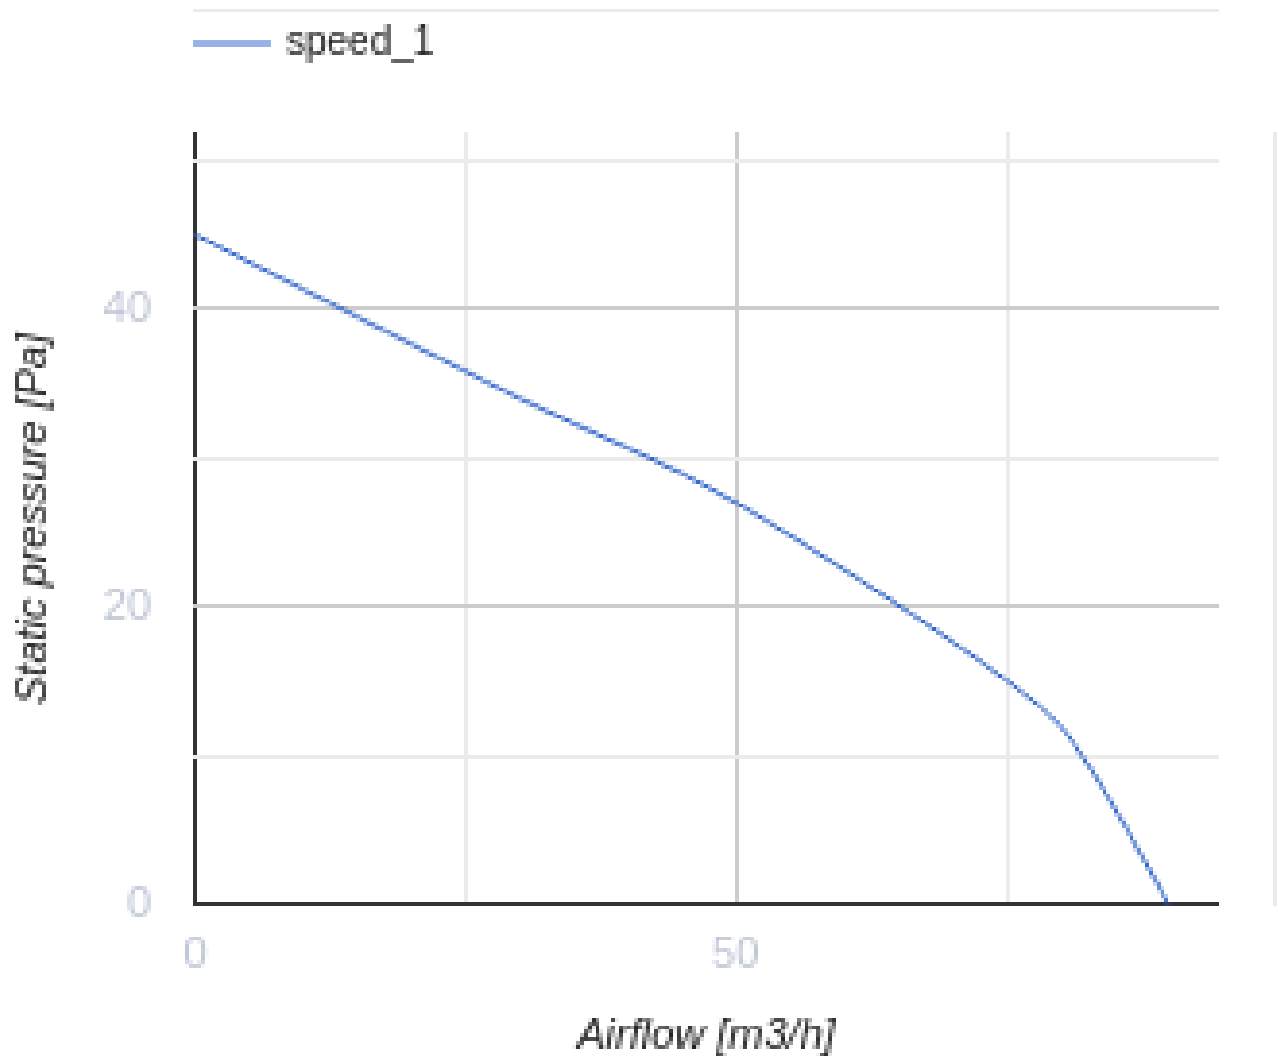

Omega 100 T

Quiet and energy efficient extract fan

- Maximum airflow: 90
- Sound pressure level LpA at 3 m: 29
- Motor type: AC
- Impeller type: Mixed-flow
- Casing material: Plastic
- Backdraft protection: Backdraft damper
- Timer: Turn off timer

	Unit of measurement	Omega 100 T
Connected air duct size	mm	100
Speed	-	1
Minimum supply voltage	V	220
Maximum supply voltage	V	240
Power supply frequency	Hz	50
Rated power	W	8
Unit current	A	0.05
Maximum airflow	m ³ /h	90
rotation speed at 50hz	-	2165
Sound pressure level LpA at 3 m	dB(A)	29
Weight	kg	0
Ambient air temperature min	°C	1
Ambient air temperature max	°C	40
Ingress protection rating	-	IP44

Dimensions

a	Ød	b	c
150	99	79	36

Ecodesign

Trademark	Blauberg					
Model	Omega 100 T					
Specific energy consumption (SEC) (kWh/(m ² /a))	Cold	Average		Warm		
	-34 A	-16.1 E	-5.8 F			
Type of ventilation unit	Unidirectional					
Type of drive installed	Single speed					
Type of heat recovery system	None					
Maximum flow rate (m ³ /h)	90					
Electric power input (W)	8					
Reference flow rate (m ³ /s)	0.018					
Specific power input (SPI) (W/(m ³ /h))	0.089					
Control typology	Clock control					
Maximum external leakage rates (%)	2.7					
Declared typology	RVU UVU					
Sound power level (dB(A))	49					
The annual electricity consumption (AEC) (kWh/a)	Cold	Average		Warm		
	106	106	106			
The annual heating saved (AHS) (kWh/a)	Cold	Average		Warm		
	3667	1874	848			