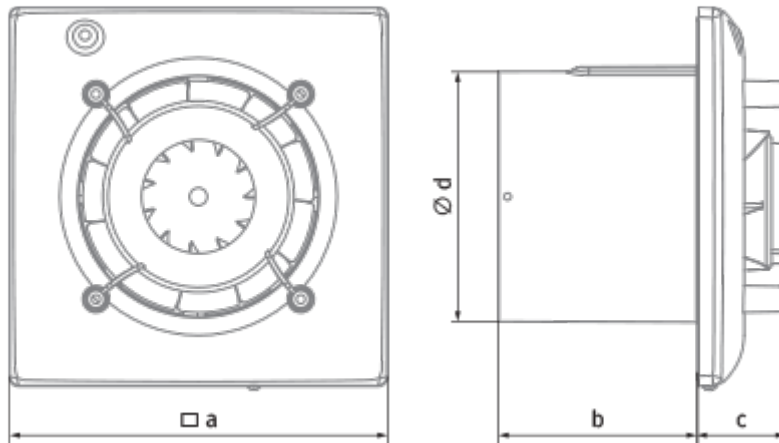

Omega 100 SH

Quiet and energy efficient extract fan

- Maximum airflow: 90
- Sound pressure level LpA at 3 m: 29
- Motor type: AC
- Impeller type: Mixed-flow
- Casing material: Plastic
- Backdraft protection: Backdraft damper
- Pull cord
- Humidity sensor
- Timer: Turn off timer

	Unit of measurement	Omega 100 SH
Connected air duct size	mm	100
Speed	-	1
Minimum supply voltage	V	220
Maximum supply voltage	V	240
Power supply frequency	Hz	50
Rated power	W	8
Unit current	A	0.05
Maximum airflow	m ³ /h	90
rotation speed at 50hz	-	2165
Sound pressure level LpA at 3 m	dB(A)	29
Weight	kg	0
Ambient air temperature min	°C	1
Ambient air temperature max	°C	40
Ingress protection rating	-	IP44

Dimensions

a	Ød	b	c
150	99	79	36

Ecodesign

Trademark	Blauberg					
Model	Omega 100 SH					
Specific energy consumption (SEC) (kWh/(m ² /a))	Cold		Average		Warm	
	-53.6	A+	-26.5	B	-11	E
Type of ventilation unit	Unidirectional					
Type of drive installed	Single speed					
Type of heat recovery system	None					
Maximum flow rate (m ³ /h)	90					
Electric power input (W)	8					
Reference flow rate (m ³ /s)	0.018					
Specific power input (SPI) (W/(m ³ /h))	0.089					
Control typology	Local demand control					
Maximum external leakage rates (%)	2.7					
Declared typology	RVU UVU					
Sound power level (dB(A))	49					
The annual electricity consumption (AEC) (kWh/a)	Cold		Average		Warm	
	72		72		72	
The annual heating saved (AHS) (kWh/a)	Cold		Average		Warm	
	5536		2830		1280	