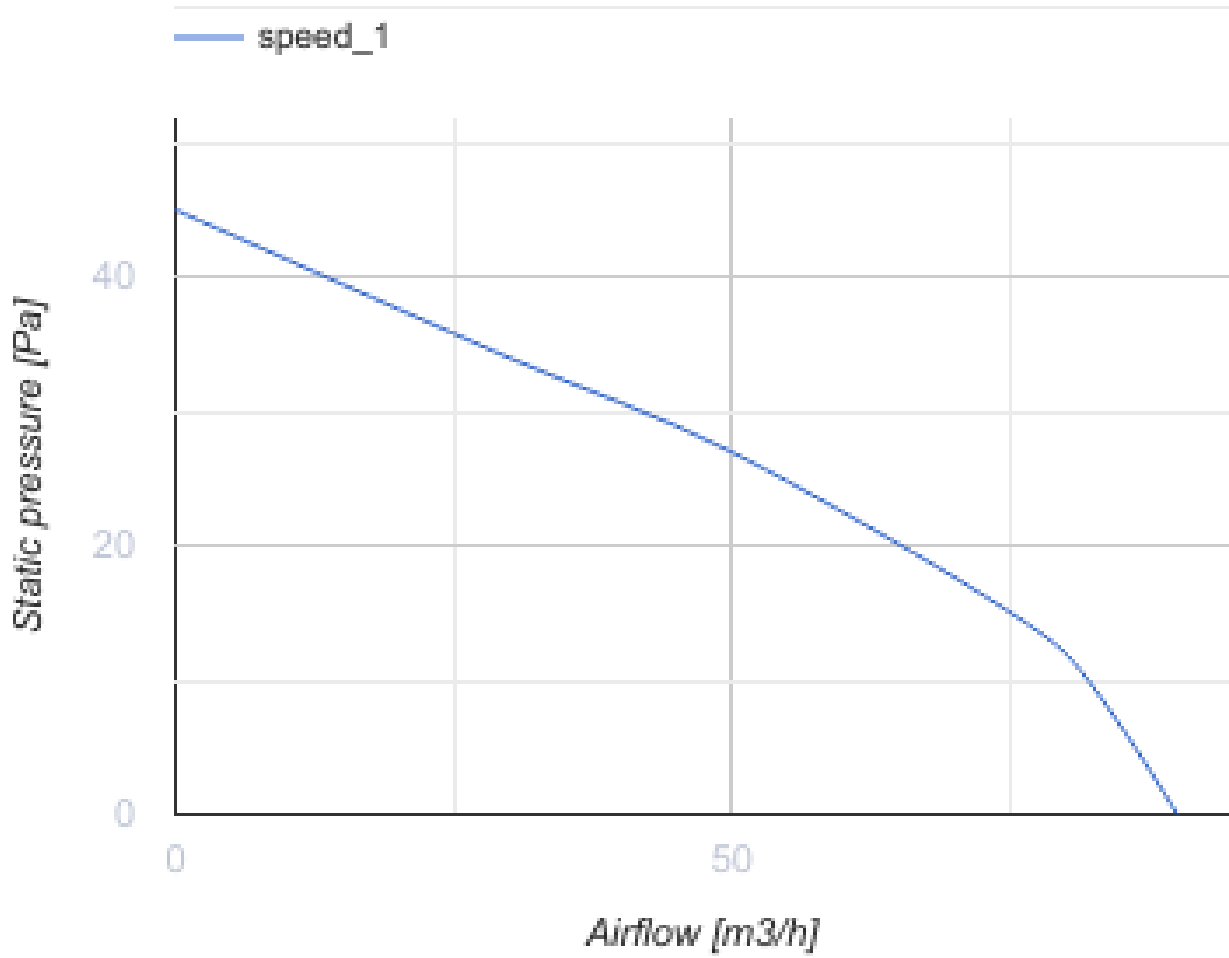

Omega 100 SH

Quiet and energy efficient extract fan

- Maximum airflow: 90
- Sound pressure level LpA at 3 m: 29
- Motor type: AC
- Impeller type: Mixed-flow
- Casing material: Plastic
- Backdraft protection: Backdraft damper
- Pull cord
- Humidity sensor
- Timer: Turn off timer

| | Unit of measurement | Omega 100 SH |
|---------------------------------|---------------------|--------------|
| Connected air duct size | mm | 100 |
| Speed | - | 1 |
| Minimum supply voltage | V | 220 |
| Maximum supply voltage | V | 240 |
| Power supply frequency | Hz | 50 |
| Rated power | W | 8 |
| Unit current | A | 0.05 |
| Maximum airflow | m ³ /h | 90 |
| rotation speed at 50hz | - | 2165 |
| Sound pressure level LpA at 3 m | dB(A) | 29 |
| Weight | kg | 0 |
| Ambient air temperature min | °C | 1 |
| Ambient air temperature max | °C | 40 |
| Ingress protection rating | - | IP44 |