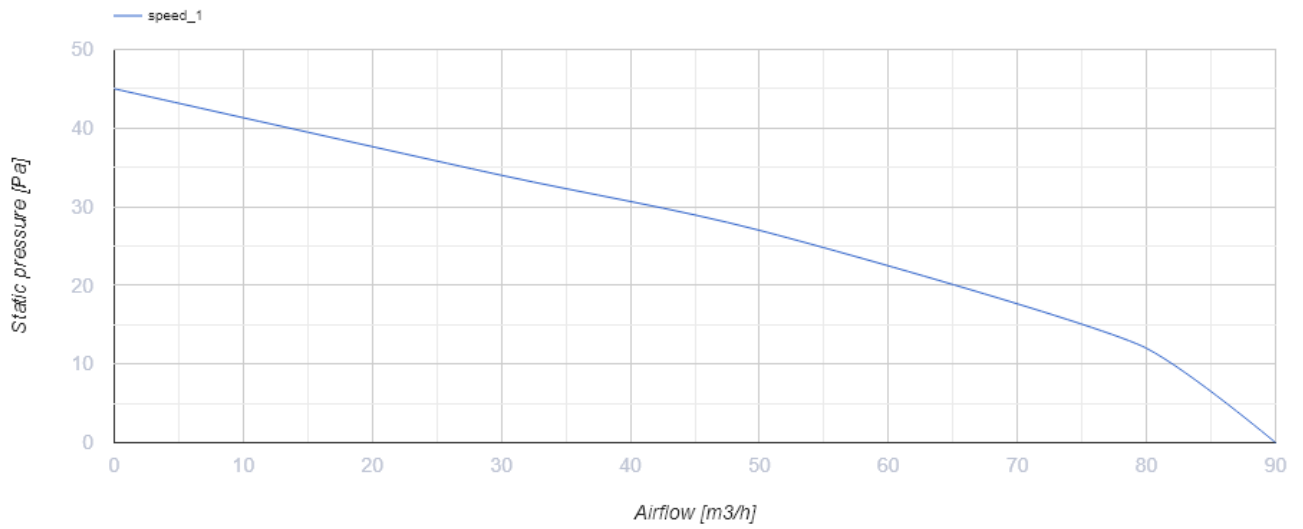

Omega 100 SH

Quiet and energy efficient extract fan

- Maximum airflow: 90
- Sound pressure level LpA at 3 m: 29
- Motor type: AC
- Impeller type: Mixed-flow
- Casing material: Plastic
- Backdraft protection: Backdraft damper
- Pull cord
- Humidity sensor
- Timer: Turn off timer

	Unit of measurement	Omega 100 SH
Connected air duct size	mm	100
Speed	-	1
Minimum supply voltage	V	220
Maximum supply voltage	V	240
Power supply frequency	Hz	50
Rated power	W	8
Unit current	A	0.05
Maximum airflow	m ³ /h	90
rotation speed at 50hz	-	2165
Sound pressure level LpA at 3 m	dB(A)	29
Weight	kg	0
Ambient air temperature min	°C	1
Ambient air temperature max	°C	40
Ingress protection rating	-	IP44

Dimensions

a	Ød	b	c
150	99	79	36

Ecodesign

Trademark	Blauberg					
Model	Omega 100 SH					
Specific energy consumption (SEC) (kWh/(m ² /a))	Cold		Average		Warm	
	-53.6	A+	-26.5	B	-11	E
Type of ventilation unit	Unidirectional					
Type of drive installed	Single speed					
Type of heat recovery system	None					
Maximum flow rate (m ³ /h)	90					
Electric power input (W)	8					
Reference flow rate (m ³ /s)	0.018					
Specific power input (SPI) (W/(m ³ /h))	0.089					
Control typology	Local demand control					
Maximum external leakage rates (%)	2.7					
Declared typology	RVU UVU					
Sound power level (dB(A))	49					
The annual electricity consumption (AEC) (kWh/a)	Cold		Average		Warm	
	72		72		72	
The annual heating saved (AHS) (kWh/a)	Cold		Average		Warm	
	5536		2830		1280	