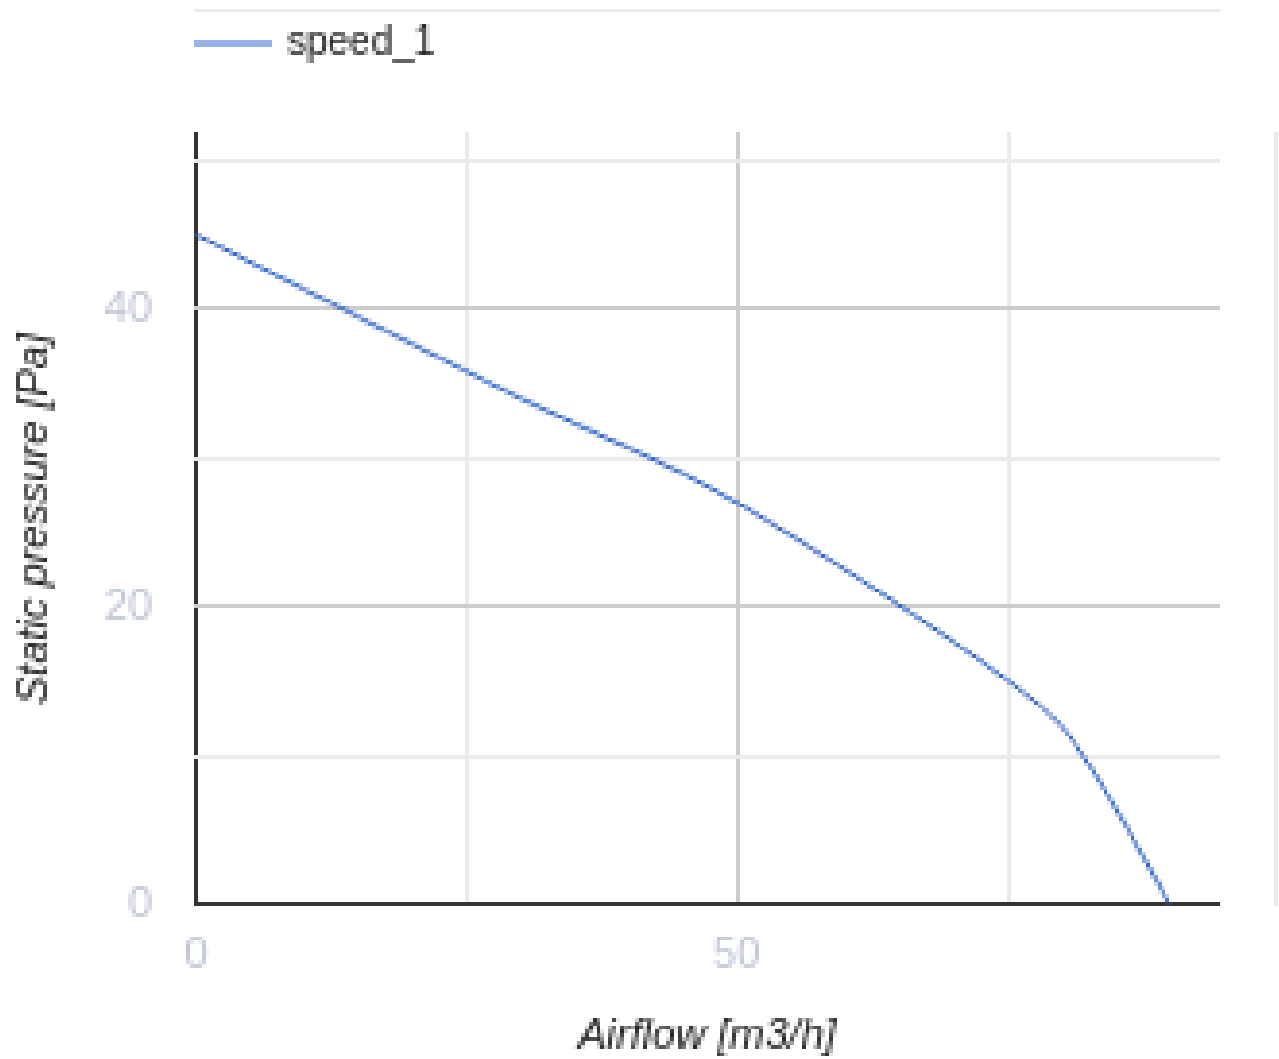

Omega 100 S

Quiet and energy efficient extract fan

- Maximum airflow: 90
- Sound pressure level LpA at 3 m: 29
- Motor type: AC
- Impeller type: Mixed-flow
- Casing material: Plastic
- Backdraft protection: Backdraft damper
- Pull cord

	Unit of measurement	Omega 100 S
Connected air duct size	mm	100
Speed	-	1
Minimum supply voltage	V	220
Maximum supply voltage	V	240
Power supply frequency	Hz	50
Rated power	W	8
Unit current	A	0.05
Maximum airflow	m ³ /h	90
rotation speed at 50hz	-	2165
Sound pressure level LpA at 3 m	dB(A)	29
Weight	kg	0
Ambient air temperature min	°C	1
Ambient air temperature max	°C	40
Ingress protection rating	-	IP44

Dimensions

a	Ød	b	c
150	99	79	36

Ecodesign

Trademark	Blauberg					
Model	Omega 100 S					
Specific energy consumption (SEC) (kWh/(m ² /a))	Cold		Average		Warm	
	-30.8	B	-14.4	E	-5	F
Type of ventilation unit	Unidirectional					
Type of drive installed	Single speed					
Type of heat recovery system	None					
Maximum flow rate (m ³ /h)	90					
Electric power input (W)	8					
Reference flow rate (m ³ /s)	0.018					
Specific power input (SPI) (W/(m ³ /h))	0.089					
Control typology	Manual control					
Maximum external leakage rates (%)	2.7					
Declared typology	RVU UVU					
Sound power level (dB(A))	49					
The annual electricity consumption (AEC) (kWh/a)	Cold		Average		Warm	
	111		111		111	
The annual heating saved (AHS) (kWh/a)	Cold		Average		Warm	
	3355		1715		776	