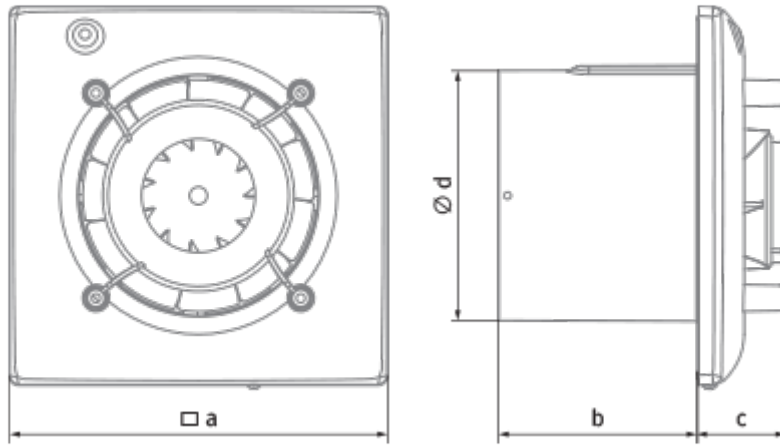

Omega 100 S

Quiet and energy efficient extract fan

- Maximum airflow: 90
- Sound pressure level LpA at 3 m: 29
- Motor type: AC
- Impeller type: Mixed-flow
- Casing material: Plastic
- Backdraft protection: Backdraft damper
- Pull cord

	Unit of measurement	Omega 100 S
Connected air duct size	mm	100
Speed	-	1
Minimum supply voltage	V	220
Maximum supply voltage	V	240
Power supply frequency	Hz	50
Rated power	W	8
Unit current	A	0.05
Maximum airflow	m ³ /h	90
rotation speed at 50hz	-	2165
Sound pressure level LpA at 3 m	dB(A)	29
Weight	kg	0
Ambient air temperature min	°C	1
Ambient air temperature max	°C	40
Ingress protection rating	-	IP44

Dimensions

a	Ød	b	c
150	99	79	36

Ecodesign

Trademark	Blauberg					
Model	Omega 100 S					
Specific energy consumption (SEC) (kWh/(m ² /a))	Cold		Average		Warm	
	-30.8	B	-14.4	E	-5	F
Type of ventilation unit	Unidirectional					
Type of drive installed	Single speed					
Type of heat recovery system	None					
Maximum flow rate (m ³ /h)	90					
Electric power input (W)	8					
Reference flow rate (m ³ /s)	0.018					
Specific power input (SPI) (W/(m ³ /h))	0.089					
Control typology	Manual control					
Maximum external leakage rates (%)	2.7					
Declared typology	RVU UVU					
Sound power level (dB(A))	49					
The annual electricity consumption (AEC) (kWh/a)	Cold		Average		Warm	
	111		111		111	
The annual heating saved (AHS) (kWh/a)	Cold		Average		Warm	
	3355		1715		776	