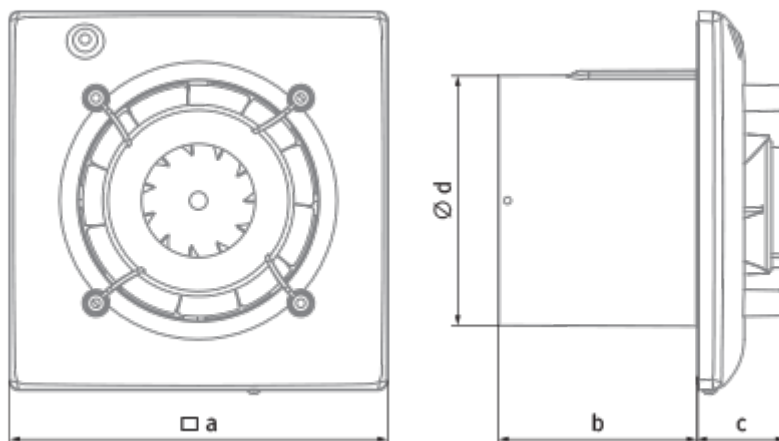

## Omega 100 S

Quiet and energy efficient extract fan

- Maximum airflow: 90
- Sound pressure level LpA at 3 m: 29
- Motor type: AC
- Impeller type: Mixed-flow
- Casing material: Plastic
- Backdraft protection: Backdraft damper
- Pull cord

	Unit of measurement	Omega 100 S
Connected air duct size	mm	100
Speed	-	1
Minimum supply voltage	V	220
Maximum supply voltage	V	240
Power supply frequency	Hz	50
Rated power	W	8
Unit current	A	0.05
Maximum airflow	m <sup>3</sup> /h	90
rotation speed at 50hz	-	2165
Sound pressure level LpA at 3 m	dB(A)	29
Weight	kg	0
Ambient air temperature min	°C	1
Ambient air temperature max	°C	40
Ingress protection rating	-	IP44

### Dimensions

a	Ød	b	c
150	99	79	36