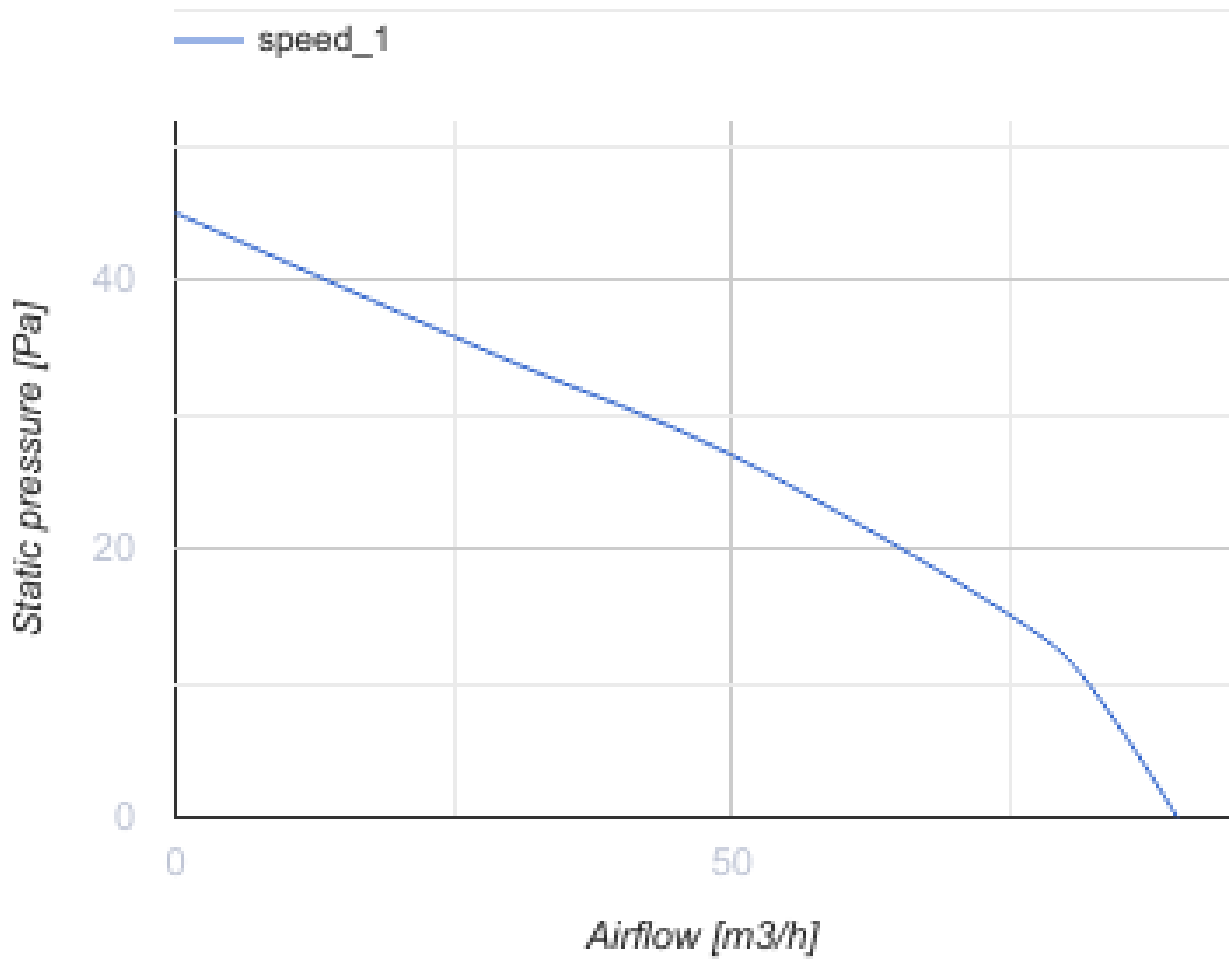

Omega 100 S

Quiet and energy efficient extract fan

- Maximum airflow: 90
- Sound pressure level LpA at 3 m: 29
- Motor type: AC
- Impeller type: Mixed-flow
- Casing material: Plastic
- Backdraft protection: Backdraft damper
- Pull cord

	Unit of measurement	Omega 100 S
Connected air duct size	mm	100
Speed	-	1
Minimum supply voltage	V	220
Maximum supply voltage	V	240
Power supply frequency	Hz	50
Rated power	W	8
Unit current	A	0.05
Maximum airflow	m ³ /h	90
rotation speed at 50hz	-	2165
Sound pressure level LpA at 3 m	dB(A)	29
Weight	kg	0
Ambient air temperature min	°C	1
Ambient air temperature max	°C	40
Ingress protection rating	-	IP44

Dimensions

a	Ød	b	c
150	99	79	36

Ecodesign

Trademark	Blauberg					
Model	Omega 100 S					
Specific energy consumption (SEC) (kWh/(m ² /a))	Cold		Average		Warm	
	-30.8	B	-14.4	E	-5	F
Type of ventilation unit	Unidirectional					
Type of drive installed	Single speed					
Type of heat recovery system	None					
Maximum flow rate (m ³ /h)	90					
Electric power input (W)	8					
Reference flow rate (m ³ /s)	0.018					
Specific power input (SPI) (W/(m ³ /h))	0.089					
Control typology	Manual control					
Maximum external leakage rates (%)	2.7					
Declared typology	RVU UVU					
Sound power level (dB(A))	49					
The annual electricity consumption (AEC) (kWh/a)	Cold		Average		Warm	
	111		111		111	
The annual heating saved (AHS) (kWh/a)	Cold		Average		Warm	
	3355		1715		776	