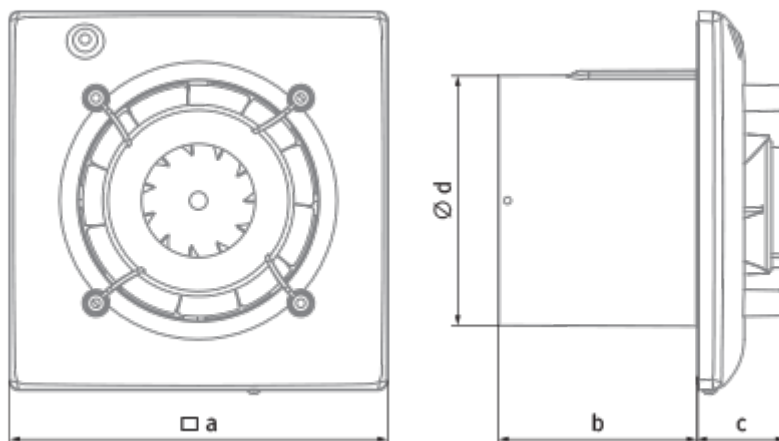

Omega 100 S

Quiet and energy efficient extract fan

- Maximum airflow: 90
- Sound pressure level LpA at 3 m: 29
- Motor type: AC
- Impeller type: Mixed-flow
- Casing material: Plastic
- Backdraft protection: Backdraft damper
- Pull cord

	Unit of measurement	Omega 100 S
Connected air duct size	mm	100
Speed	-	1
Minimum supply voltage	V	220
Maximum supply voltage	V	240
Power supply frequency	Hz	50
Rated power	W	8
Unit current	A	0.05
Maximum airflow	m ³ /h	90
rotation speed at 50hz	-	2165
Sound pressure level LpA at 3 m	dB(A)	29
Weight	kg	0
Ambient air temperature min	°C	1
Ambient air temperature max	°C	40
Ingress protection rating	-	IP44

Dimensions

a	Ød	b	c
150	99	79	36

Ecodesign

Trademark	Blauberg					
Model	Omega 100 S					
Specific energy consumption (SEC) (kWh/(m ² /a))	Cold		Average		Warm	
	-30.8	B	-14.4	E	-5	F
Type of ventilation unit	Unidirectional					
Type of drive installed	Single speed					
Type of heat recovery system	None					
Maximum flow rate (m ³ /h)	90					
Electric power input (W)	8					
Reference flow rate (m ³ /s)	0.018					
Specific power input (SPI) (W/(m ³ /h))	0.089					
Control typology	Manual control					
Maximum external leakage rates (%)	2.7					
Declared typology	RVU UVU					
Sound power level (dB(A))	49					
The annual electricity consumption (AEC) (kWh/a)	Cold		Average		Warm	
	111		111		111	
The annual heating saved (AHS) (kWh/a)	Cold		Average		Warm	
	3355		1715		776	