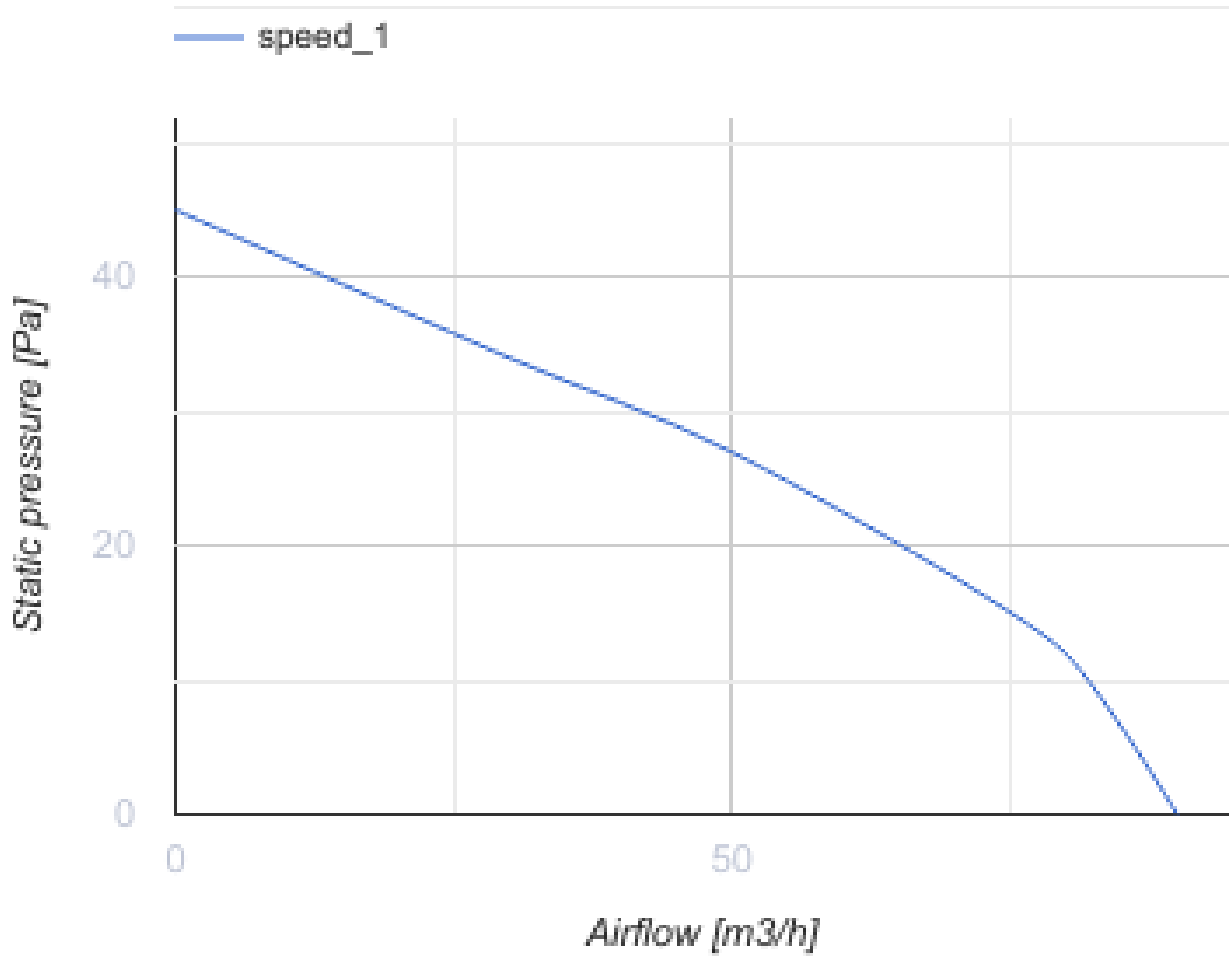

## Omega 100 S

Quiet and energy efficient extract fan

- Maximum airflow: 90
- Sound pressure level LpA at 3 m: 29
- Motor type: AC
- Impeller type: Mixed-flow
- Casing material: Plastic
- Backdraft protection: Backdraft damper
- Pull cord

	Unit of measurement	Omega 100 S
Connected air duct size	mm	100
Speed	-	1
Minimum supply voltage	V	220
Maximum supply voltage	V	240
Power supply frequency	Hz	50
Rated power	W	8
Unit current	A	0.05
Maximum airflow	m <sup>3</sup> /h	90
rotation speed at 50hz	-	2165
Sound pressure level LpA at 3 m	dB(A)	29
Weight	kg	0
Ambient air temperature min	°C	1
Ambient air temperature max	°C	40
Ingress protection rating	-	IP44

### Dimensions

a	Ød	b	c
150	99	79	36

## Ecodesign

Trademark	Blauberg					
Model	Omega 100 S					
Specific energy consumption (SEC) (kWh/(m <sup>2</sup> /a))	Cold		Average		Warm	
	-30.8	B	-14.4	E	-5	F
Type of ventilation unit	Unidirectional					
Type of drive installed	Single speed					
Type of heat recovery system	None					
Maximum flow rate (m <sup>3</sup> /h)	90					
Electric power input (W)	8					
Reference flow rate (m <sup>3</sup> /s)	0.018					
Specific power input (SPI) (W/(m <sup>3</sup> /h))	0.089					
Control typology	Manual control					
Maximum external leakage rates (%)	2.7					
Declared typology	RVU UVU					
Sound power level (dB(A))	49					
The annual electricity consumption (AEC) (kWh/a)	Cold		Average		Warm	
	111		111		111	
The annual heating saved (AHS) (kWh/a)	Cold		Average		Warm	
	3355		1715		776	