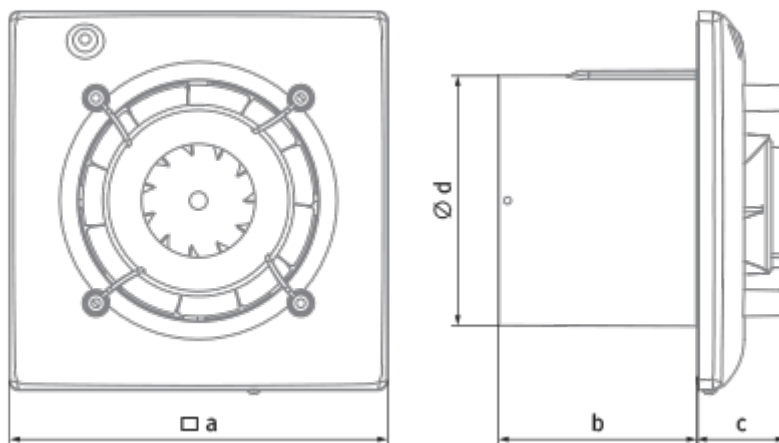

Omega 100 H

Quiet and energy efficient extract fan

- Maximum airflow: 90
- Sound pressure level LpA at 3 m: 29
- Motor type: AC
- Impeller type: Mixed-flow
- Casing material: Plastic
- Backdraft protection: Backdraft damper
- Humidity sensor
- Timer: Turn off timer

	Unit of measurement	Omega 100 H
Connected air duct size	mm	100
Speed	-	1
Minimum supply voltage	V	220
Maximum supply voltage	V	240
Power supply frequency	Hz	50
Rated power	W	8
Unit current	A	0.05
Maximum airflow	m ³ /h	90
rotation speed at 50hz	-	2165
Sound pressure level LpA at 3 m	dB(A)	29
Weight	kg	0
Ambient air temperature min	°C	1
Ambient air temperature max	°C	40
Ingress protection rating	-	IP44

Dimensions

a	Ød	b	c
150	99	79	36

Ecodesign

Trademark	Blauberg					
Model	Omega 100 H					
Specific energy consumption (SEC) (kWh/(m ² /a))	Cold		Average		Warm	
	-53.6	A+	-26.5	B	-11	E
Type of ventilation unit	Unidirectional					
Type of drive installed	Single speed					
Type of heat recovery system	None					
Maximum flow rate (m ³ /h)	90					
Electric power input (W)	8					
Reference flow rate (m ³ /s)	0.018					
Specific power input (SPI) (W/(m ³ /h))	0.089					
Control typology	Local demand control					
Maximum external leakage rates (%)	2.7					
Declared typology	RVU UVU					
Sound power level (dB(A))	49					
The annual electricity consumption (AEC) (kWh/a)	Cold		Average		Warm	
	72		72		72	
The annual heating saved (AHS) (kWh/a)	Cold		Average		Warm	
	5536		2830		1280	