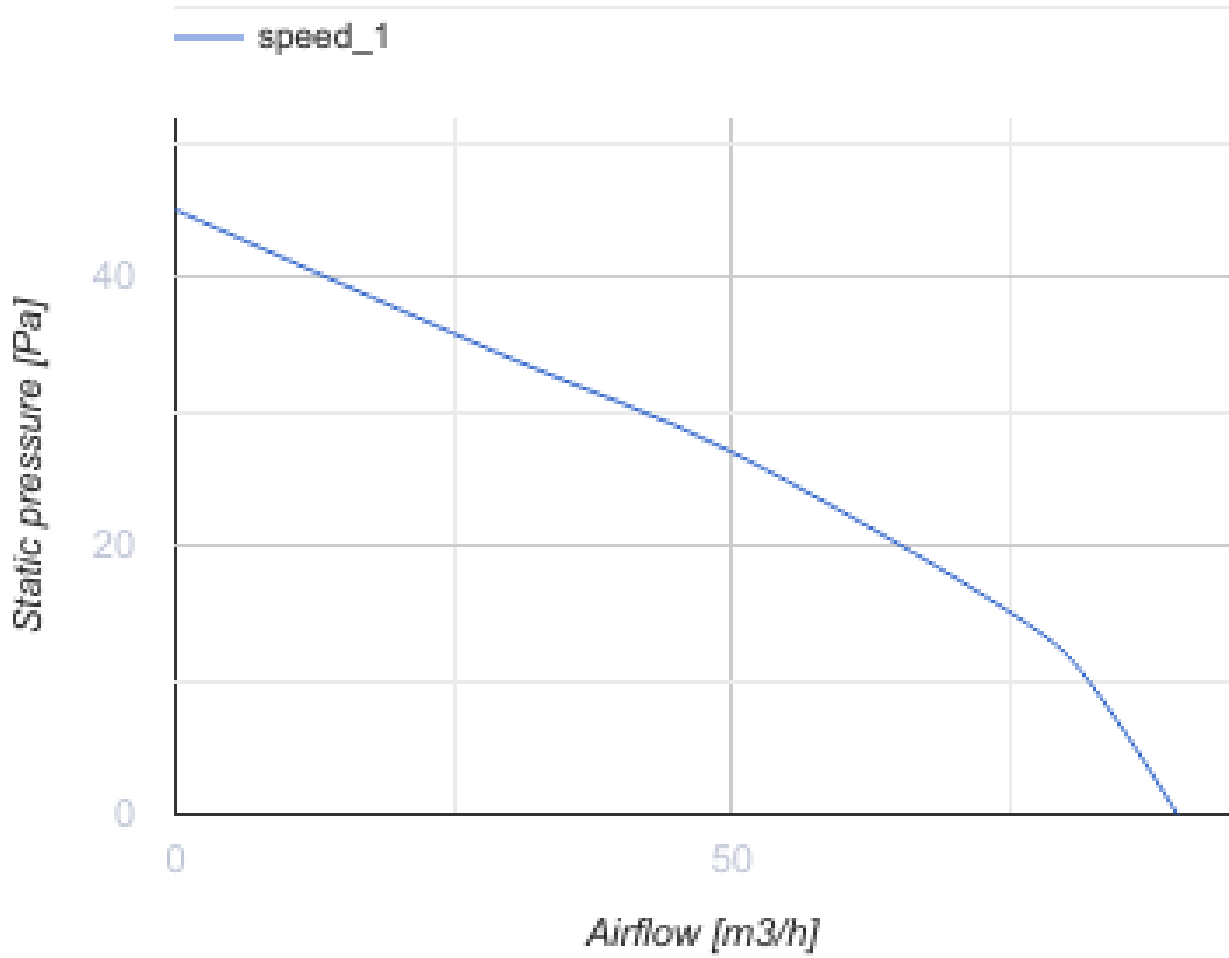

Omega 100 H

Quiet and energy efficient extract fan

- Maximum airflow: 90
- Sound pressure level LpA at 3 m: 29
- Motor type: AC
- Impeller type: Mixed-flow
- Casing material: Plastic
- Backdraft protection: Backdraft damper
- Humidity sensor
- Timer: Turn off timer

	Unit of measurement	Omega 100 H
Connected air duct size	mm	100
Speed	-	1
Minimum supply voltage	V	220
Maximum supply voltage	V	240
Power supply frequency	Hz	50
Rated power	W	8
Unit current	A	0.05
Maximum airflow	m ³ /h	90
rotation speed at 50hz	-	2165
Sound pressure level LpA at 3 m	dB(A)	29
Weight	kg	0
Ambient air temperature min	°C	1
Ambient air temperature max	°C	40
Ingress protection rating	-	IP44

Dimensions

a	Ød	b	c
150	99	79	36

Ecodesign

Trademark	Blauberg					
Model	Omega 100 H					
Specific energy consumption (SEC) (kWh/(m ² /a))	Cold		Average		Warm	
	-53.6	A+	-26.5	B	-11	E
Type of ventilation unit	Unidirectional					
Type of drive installed	Single speed					
Type of heat recovery system	None					
Maximum flow rate (m ³ /h)	90					
Electric power input (W)	8					
Reference flow rate (m ³ /s)	0.018					
Specific power input (SPI) (W/(m ³ /h))	0.089					
Control typology	Local demand control					
Maximum external leakage rates (%)	2.7					
Declared typology	RVU UVU					
Sound power level (dB(A))	49					
The annual electricity consumption (AEC) (kWh/a)	Cold		Average		Warm	
	72		72		72	
The annual heating saved (AHS) (kWh/a)	Cold		Average		Warm	
	5536		2830		1280	