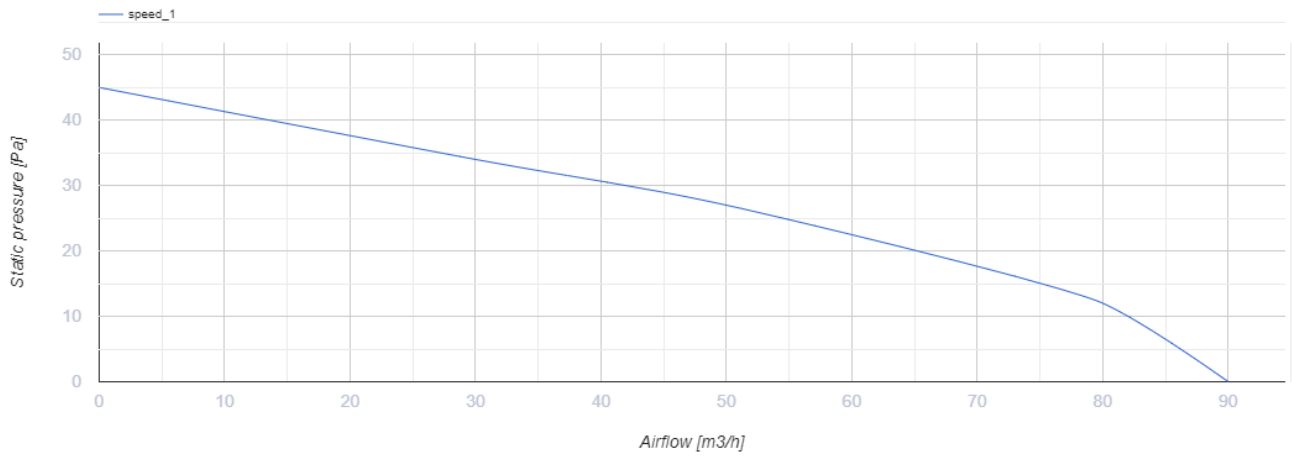

## Omega 100

Quiet and energy efficient extract fan

- Maximum airflow: 90
- Sound pressure level LpA at 3 m: 29
- Motor type: AC
- Impeller type: Mixed-flow
- Casing material: Plastic
- Backdraft protection: Backdraft damper

	Unit of measurement	Omega 100
Connected air duct size	mm	100
Speed	-	1
Minimum supply voltage	V	220
Maximum supply voltage	V	240
Power supply frequency	Hz	50
Rated power	W	8
Unit current	A	0.05
Maximum airflow	m <sup>3</sup> /h	90
rotation speed at 50hz	-	2165
Sound pressure level LpA at 3 m	dB(A)	29
Weight	kg	0
Ambient air temperature min	°C	1
Ambient air temperature max	°C	40
Ingress protection rating	-	IP44

## Dimensions

a	Ød	b	c
150	99	79	36

## Ecodesign

Trademark	Blauberg					
Model	Omega 100					
Specific energy consumption (SEC) (kWh/(m <sup>2</sup> /a))	Cold		Average		Warm	
	-30.8	B	-14.4	E	-5	F
Type of ventilation unit	Unidirectional					
Type of drive installed	Single speed					
Type of heat recovery system	None					
Maximum flow rate (m <sup>3</sup> /h)	90					
Electric power input (W)	8					
Reference flow rate (m <sup>3</sup> /s)	0.018					
Specific power input (SPI) (W/(m <sup>3</sup> /h))	0.089					
Control typology	Manual control					
Maximum external leakage rates (%)	2.7					
Declared typology	RVU UVU					
Sound power level (dB(A))	49					
The annual electricity consumption (AEC) (kWh/a)	Cold		Average		Warm	
	111		111		111	
The annual heating saved (AHS) (kWh/a)	Cold		Average		Warm	
	3355		1715		776	