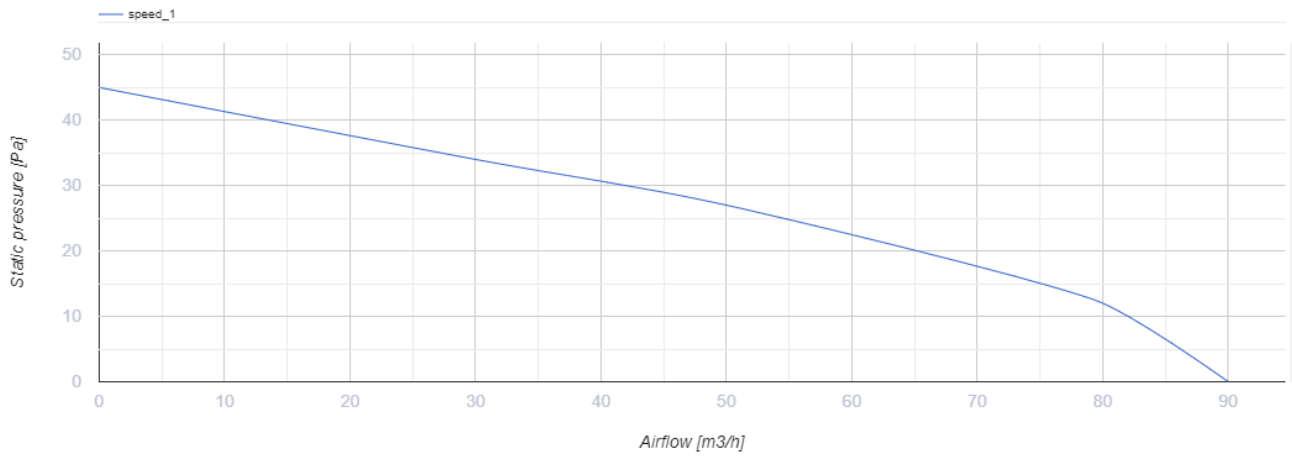

## Omega 100

Quiet and energy efficient extract fan

- Maximum airflow: 90
- Sound pressure level LpA at 3 m: 29
- Motor type: AC
- Impeller type: Mixed-flow
- Casing material: Plastic
- Backdraft protection: Backdraft damper

	Unit of measurement	Omega 100
Connected air duct size	mm	100
Speed	-	1
Minimum supply voltage	V	220
Maximum supply voltage	V	240
Power supply frequency	Hz	50
Rated power	W	8
Unit current	A	0.05
Maximum airflow	m <sup>3</sup> /h	90
rotation speed at 50hz	-	2165
Sound pressure level LpA at 3 m	dB(A)	29
Weight	kg	0
Ambient air temperature min	°C	1
Ambient air temperature max	°C	40
Ingress protection rating	-	IP44

## Dimensions

a	Ød	b	c
150	99	79	36

## Ecodesign

Trademark	Blauberg					
Model	Omega 100					
Specific energy consumption (SEC) (kWh/(m <sup>2</sup> /a))	Cold		Average		Warm	
	-30.8	B	-14.4	E	-5	F
Type of ventilation unit	Unidirectional					
Type of drive installed	Single speed					
Type of heat recovery system	None					
Maximum flow rate (m <sup>3</sup> /h)	90					
Electric power input (W)	8					
Reference flow rate (m <sup>3</sup> /s)	0.018					
Specific power input (SPI) (W/(m <sup>3</sup> /h))	0.089					
Control typology	Manual control					
Maximum external leakage rates (%)	2.7					
Declared typology	RVU UVU					
Sound power level (dB(A))	49					
The annual electricity consumption (AEC) (kWh/a)	Cold		Average		Warm	
	111		111		111	
The annual heating saved (AHS) (kWh/a)	Cold		Average		Warm	
	3355		1715		776	