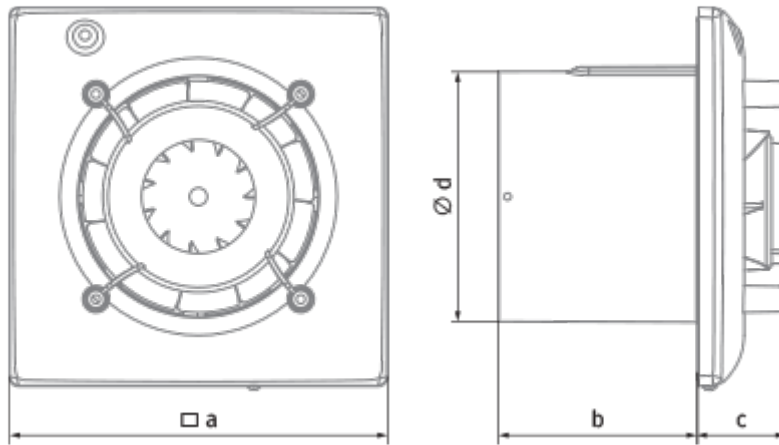

Omega 100

Quiet and energy efficient extract fan

- Maximum airflow: 90
- Sound pressure level LpA at 3 m: 29
- Motor type: AC
- Impeller type: Mixed-flow
- Casing material: Plastic
- Backdraft protection: Backdraft damper

	Unit of measurement	Omega 100
Connected air duct size	mm	100
Speed	-	1
Minimum supply voltage	V	220
Maximum supply voltage	V	240
Power supply frequency	Hz	50
Rated power	W	8
Unit current	A	0.05
Maximum airflow	m ³ /h	90
rotation speed at 50hz	-	2165
Sound pressure level LpA at 3 m	dB(A)	29
Weight	kg	0
Ambient air temperature min	°C	1
Ambient air temperature max	°C	40
Ingress protection rating	-	IP44

Dimensions

a	Ød	b	c
150	99	79	36

Ecodesign

Trademark	Blauberg					
Model	Omega 100					
Specific energy consumption (SEC) (kWh/(m ² /a))	Cold		Average		Warm	
	-30.8	B	-14.4	E	-5	F
Type of ventilation unit	Unidirectional					
Type of drive installed	Single speed					
Type of heat recovery system	None					
Maximum flow rate (m ³ /h)	90					
Electric power input (W)	8					
Reference flow rate (m ³ /s)	0.018					
Specific power input (SPI) (W/(m ³ /h))	0.089					
Control typology	Manual control					
Maximum external leakage rates (%)	2.7					
Declared typology	RVU UVU					
Sound power level (dB(A))	49					
The annual electricity consumption (AEC) (kWh/a)	Cold		Average		Warm	
	111		111		111	
The annual heating saved (AHS) (kWh/a)	Cold		Average		Warm	
	3355		1715		776	