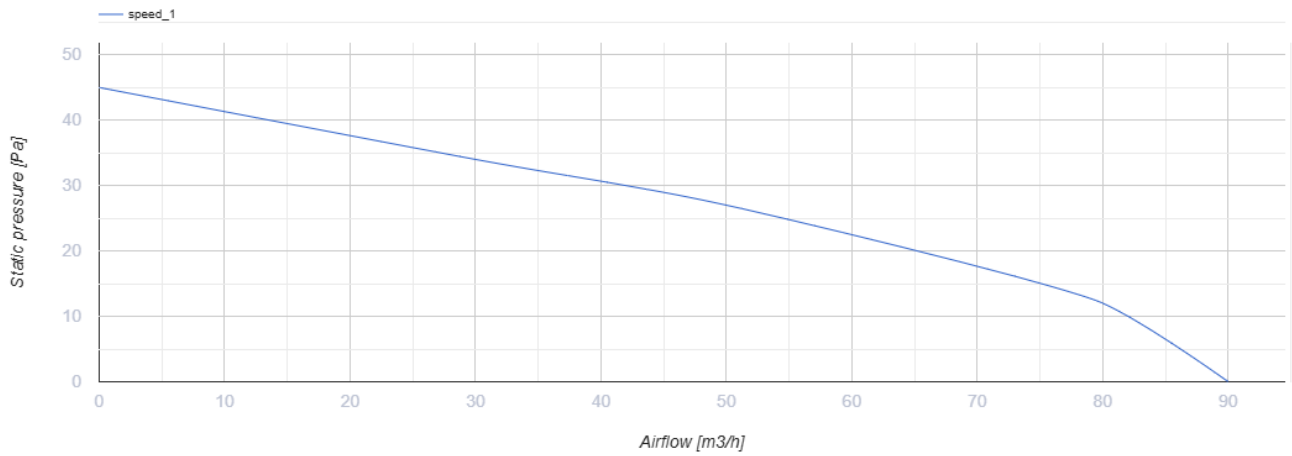

Omega 100

Quiet and energy efficient extract fan

- Maximum airflow: 90
- Sound pressure level LpA at 3 m: 29
- Motor type: AC
- Impeller type: Mixed-flow
- Casing material: Plastic
- Backdraft protection: Backdraft damper

	Unit of measurement	Omega 100
Connected air duct size	mm	100
Speed	-	1
Minimum supply voltage	V	220
Maximum supply voltage	V	240
Power supply frequency	Hz	50
Rated power	W	8
Unit current	A	0.05
Maximum airflow	m ³ /h	90
rotation speed at 50hz	-	2165
Sound pressure level LpA at 3 m	dB(A)	29
Weight	kg	0
Ambient air temperature min	°C	1
Ambient air temperature max	°C	40
Ingress protection rating	-	IP44

Dimensions

a	Ød	b	c
150	99	79	36

Ecodesign

Trademark	Blauberg					
Model	Omega 100					
Specific energy consumption (SEC) (kWh/(m ² /a))	Cold		Average		Warm	
	-30.8	B	-14.4	E	-5	F
Type of ventilation unit	Unidirectional					
Type of drive installed	Single speed					
Type of heat recovery system	None					
Maximum flow rate (m ³ /h)	90					
Electric power input (W)	8					
Reference flow rate (m ³ /s)	0.018					
Specific power input (SPI) (W/(m ³ /h))	0.089					
Control typology	Manual control					
Maximum external leakage rates (%)	2.7					
Declared typology	RVU UVU					
Sound power level (dB(A))	49					
The annual electricity consumption (AEC) (kWh/a)	Cold		Average		Warm	
	111		111		111	
The annual heating saved (AHS) (kWh/a)	Cold		Average		Warm	
	3355		1715		776	