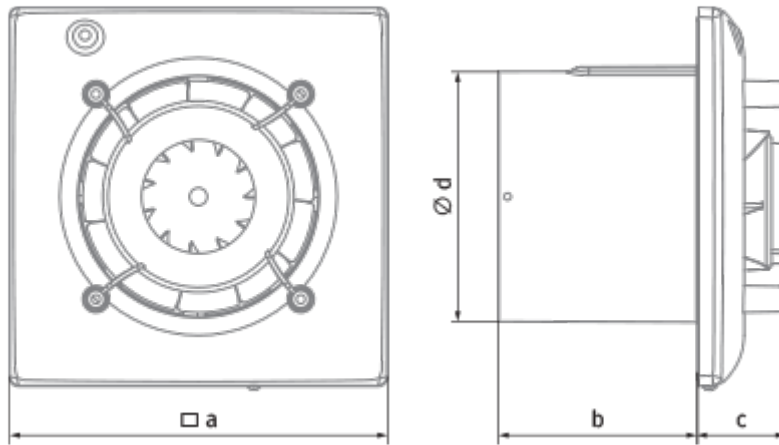

## Omega 100

Quiet and energy efficient extract fan

- Maximum airflow: 90
- Sound pressure level LpA at 3 m: 29
- Motor type: AC
- Impeller type: Mixed-flow
- Casing material: Plastic
- Backdraft protection: Backdraft damper

	Unit of measurement	Omega 100
Connected air duct size	mm	100
Speed	-	1
Minimum supply voltage	V	220
Maximum supply voltage	V	240
Power supply frequency	Hz	50
Rated power	W	8
Unit current	A	0.05
Maximum airflow	m <sup>3</sup> /h	90
rotation speed at 50hz	-	2165
Sound pressure level LpA at 3 m	dB(A)	29
Weight	kg	0
Ambient air temperature min	°C	1
Ambient air temperature max	°C	40
Ingress protection rating	-	IP44

## Dimensions

a	Ød	b	c
150	99	79	36