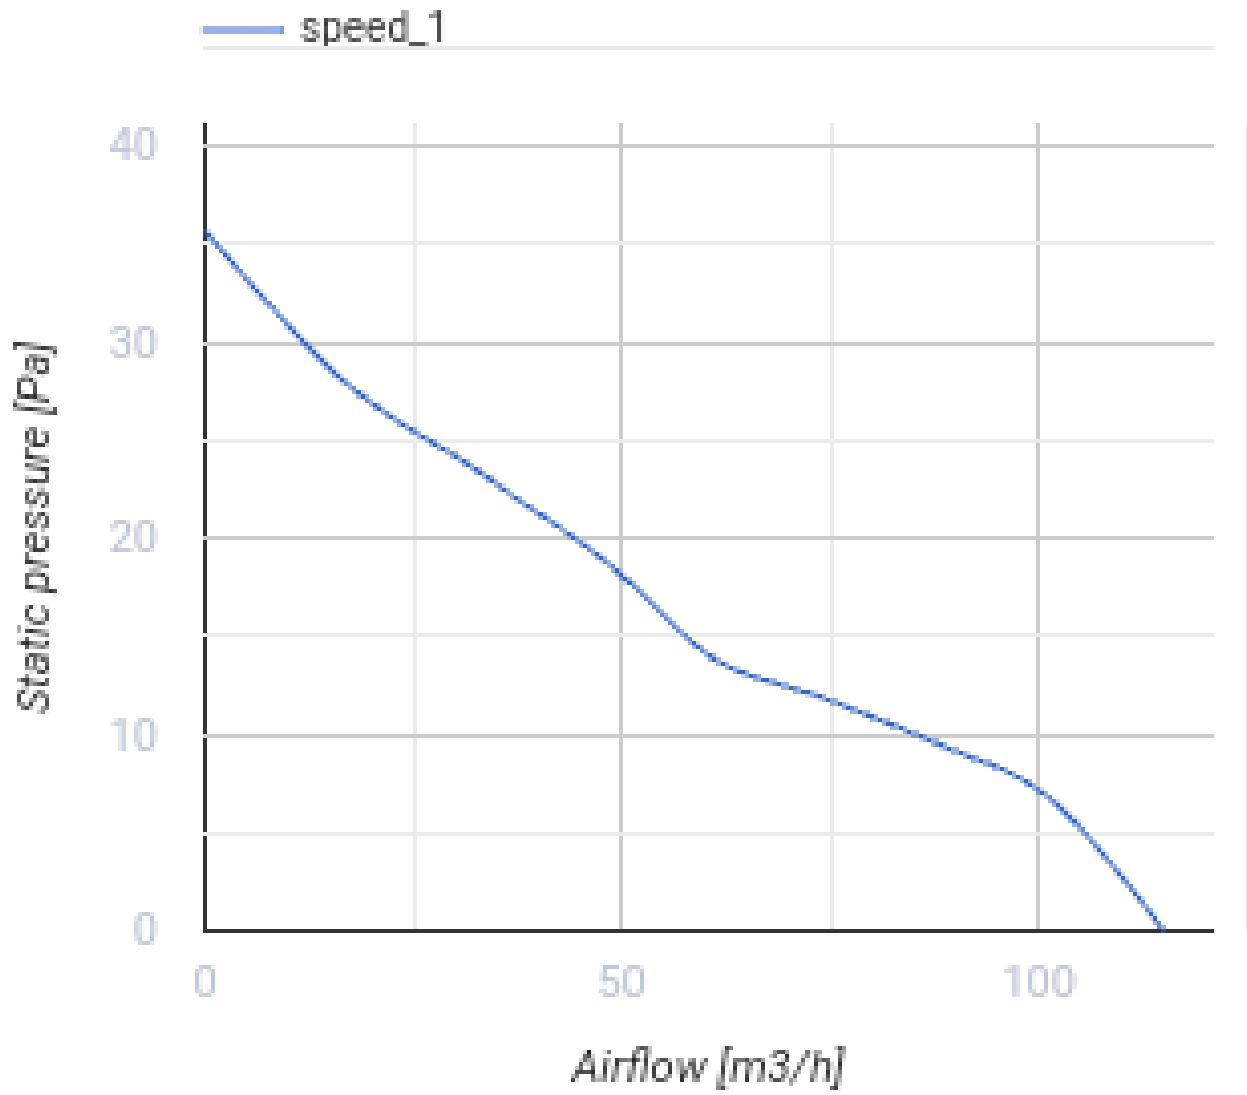

## O2 white

Blauberg O2 - your solution for intelligent and efficient exhaust ventilation in any space

- Maximum airflow: 140
- Sound pressure level LpA at 3 m: 28
- Lighting
- Motor type: DC
- Control: Built-in control panel
- Impeller type: Axial
- Motion sensor
- Humidity sensor: Built-in
- Temperature sensor: Built-in
- Timer: Turn off timer, Turn on timer

	Unit of measurement	O2 white	
Connected air duct size	mm	100	125
Speed	-	1	
Minimum supply voltage	V	100	
Maximum supply voltage	V	240	
Power supply frequency	Hz	50/60	
Rated power	W	2.7	2.9
Unit current	A	0.038	0.04
Maximum airflow	m <sup>3</sup> /h	115	140
Sound pressure level LpA at 3 m	dB(A)	27	28
Ambient air temperature min	°C	1	
Ambient air temperature max	°C	40	
Ingress protection rating	-	IP44 Zone 1	

## Dimensions

## Ecodesign

Trademark	Blauberg					
Model	O2 white					
Specific energy consumption (SEC) (kWh/(m <sup>2</sup> /a))	Cold		Average		Warm	
	55.1	A+	28.1	B	12.6	E
Type of ventilation unit	Unidirectional					
Type of drive installed	Variable speed					
Type of heat recovery system	None					
Maximum flow rate (m <sup>3</sup> /h)	140					
Electric power input (W)	2.9					
Reference flow rate (m <sup>3</sup> /s)	0.025					
Specific power input (SPI) (W/(m <sup>3</sup> /h))	0.018					
Control typology	Local demand control					
Maximum external leakage rates (%)	2.7					
Sound power level (dB(A))	42					
Declared typology	RVU UVU					
The annual heating saved (AHS) (kWh/a)	Cold		Average		Warm	
	5536		2830		1280	