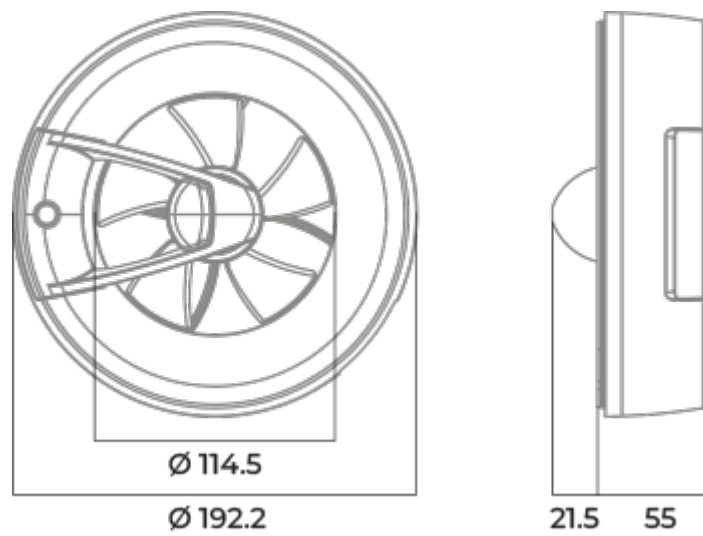

	Unit of measurement	O2 white	
Connected air duct size	mm	100	125
Speed	-	1	
Minimum supply voltage	V	100	
Maximum supply voltage	V	240	
Power supply frequency	Hz	50/60	
Rated power	W	2.7	2.9
Unit current	A	0.038	0.04
Maximum airflow	m ³ /h	115	140
Sound pressure level LpA at 3 m	dB(A)	27	28
Ambient air temperature min	°C	1	
Ambient air temperature max	°C	40	
Ingress protection rating	-	IP44 Zone 1	

Dimensions

Ecodesign

Trademark	Blauberg					
Model	O2 white					
Specific energy consumption (SEC) (kWh/(m ² /a))	Cold		Average		Warm	
	55.1	A+	28.1	B	12.6	E
Type of ventilation unit	Unidirectional					
Type of drive installed	Variable speed					
Type of heat recovery system	None					
Maximum flow rate (m ³ /h)	140					
Electric power input (W)	2.9					
Reference flow rate (m ³ /s)	0.025					
Specific power input (SPI) (W/(m ³ /h))	0.018					
Control typology	Local demand control					
Maximum external leakage rates (%)	2.7					
Sound power level (dB(A))	42					
Declared typology	RVU UVU					
The annual heating saved (AHS) (kWh/a)	Cold		Average		Warm	
	5536		2830		1280	

Decor S 137x137/102HK		Metal hoods
Decor S 167x167/122HK		Metal hoods

Hoods

Name	Photo	Description
Decor 155x155H		Plastic hoods
Decor 185x185H		Plastic hoods

Other accessories

Name	Photo	Description
Decor 155x155s		Plastic grilles for supply and exhaust ventilation
Decor 185x185s		Plastic grilles for supply and exhaust ventilation