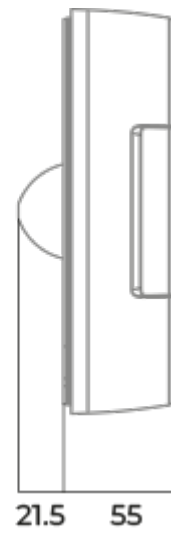

## O2 white

Blauberg O2 - your solution for intelligent and efficient exhaust ventilation in any space

- Maximum airflow: 140
- Sound pressure level LpA at 3 m: 28
- Lighting
- Motor type: DC
- Control: Built-in control panel
- Impeller type: Axial
- Motion sensor
- Humidity sensor: Built-in
- Temperature sensor: Built-in
- Timer: Turn off timer, Turn on timer

	Unit of measurement	O2 white	
Connected air duct size	mm	100	125
Speed	-	1	
Minimum supply voltage	V	100	
Maximum supply voltage	V	240	
Power supply frequency	Hz	50/60	
Rated power	W	2.7	2.9
Unit current	A	0.038	0.04
Maximum airflow	m <sup>3</sup> /h	115	140
Sound pressure level LpA at 3 m	dB(A)	27	28
Ambient air temperature min	°C	1	
Ambient air temperature max	°C	40	
Ingress protection rating	-	IP44 Zone 1	

## Dimensions

### Hoods

Name	Photo	Description
<a href="#">Decor S 137x137/102HK</a>		Metal hoods

<a href="#">Decor S 167x167/122HK</a>		Metal hoods
<a href="#">Decor 155x155H</a>		Plastic hoods
<a href="#">Decor 185x185H</a>		Plastic hoods