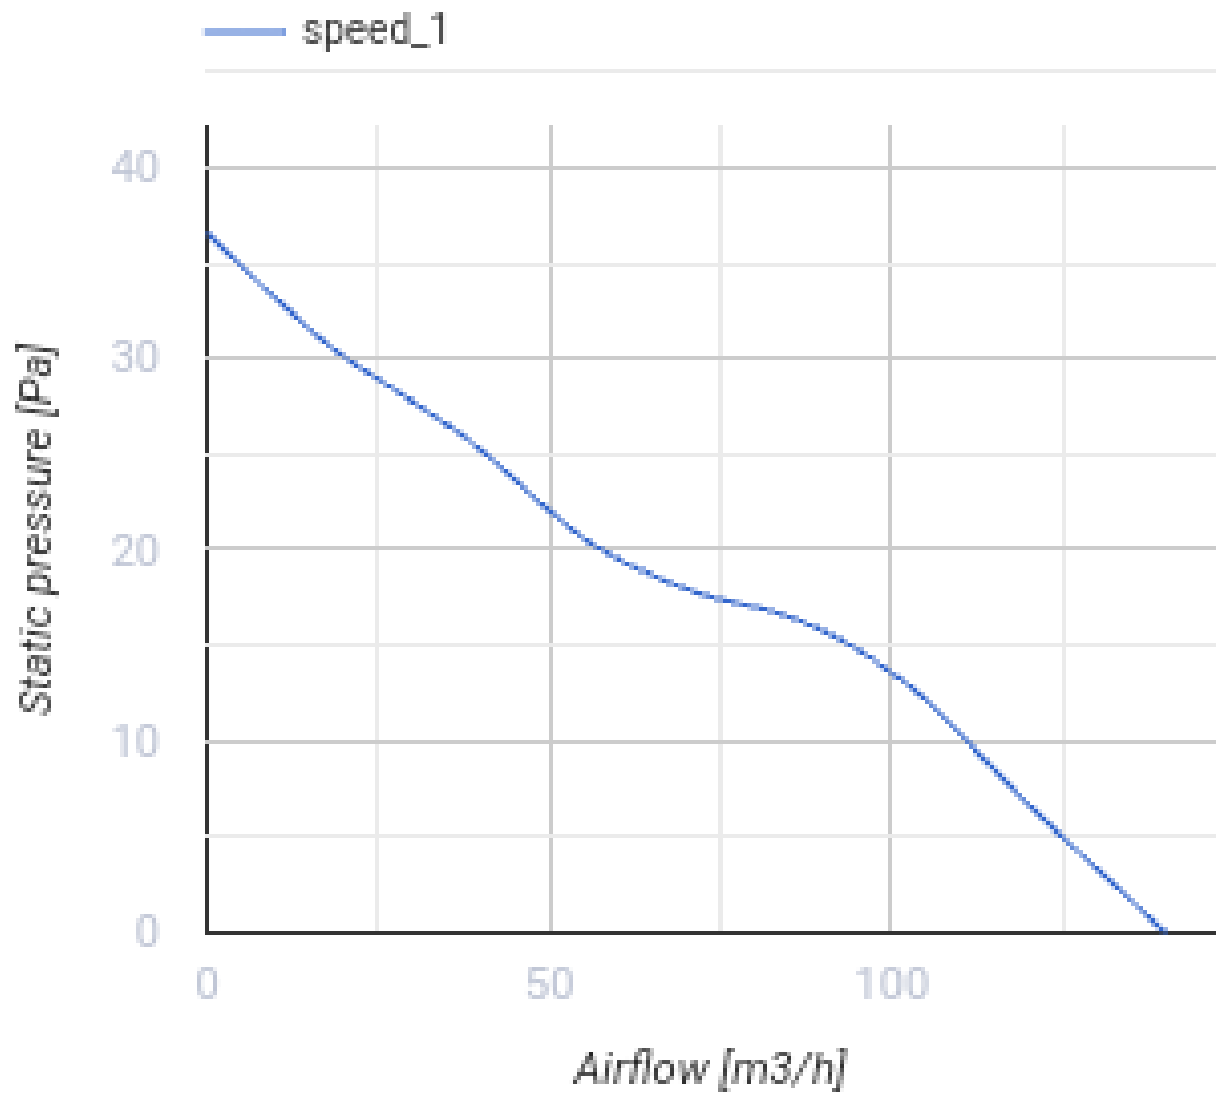

## O2 white

Blauberg O2 - your solution for intelligent and efficient exhaust ventilation in any space

- Maximum airflow: 140
- Sound pressure level LpA at 3 m: 28
- Lighting
- Motor type: DC
- Control: Built-in control panel
- Impeller type: Axial
- Motion sensor
- Humidity sensor: Built-in
- Temperature sensor: Built-in
- Timer: Turn off timer, Turn on timer

	Unit of measurement	O2 white	
Connected air duct size	mm	100	125
Speed	-	1	
Minimum supply voltage	V	100	
Maximum supply voltage	V	240	
Power supply frequency	Hz	50/60	
Rated power	W	2.7	2.9
Unit current	A	0.038	0.04
Maximum airflow	m <sup>3</sup> /h	115	140
Sound pressure level LpA at 3 m	dB(A)	27	28
Ambient air temperature min	°C	1	
Ambient air temperature max	°C	40	
Ingress protection rating	-	IP44 Zone 1	

## Dimensions

## Ecodesign

Trademark	Blauberg					
Model	O2 white					
Specific energy consumption (SEC) (kWh/(m <sup>2</sup> /a))	Cold		Average		Warm	
	55.1	A+	28.1	B	12.6	E
Type of ventilation unit	Unidirectional					
Type of drive installed	Variable speed					
Type of heat recovery system	None					
Maximum flow rate (m <sup>3</sup> /h)	140					
Electric power input (W)	2.9					
Reference flow rate (m <sup>3</sup> /s)	0.025					
Specific power input (SPI) (W/(m <sup>3</sup> /h))	0.018					
Control typology	Local demand control					
Maximum external leakage rates (%)	2.7					
Sound power level (dB(A))	42					
Declared typology	RVU UVU					
The annual heating saved (AHS) (kWh/a)	Cold		Average		Warm	
	5536		2830		1280	