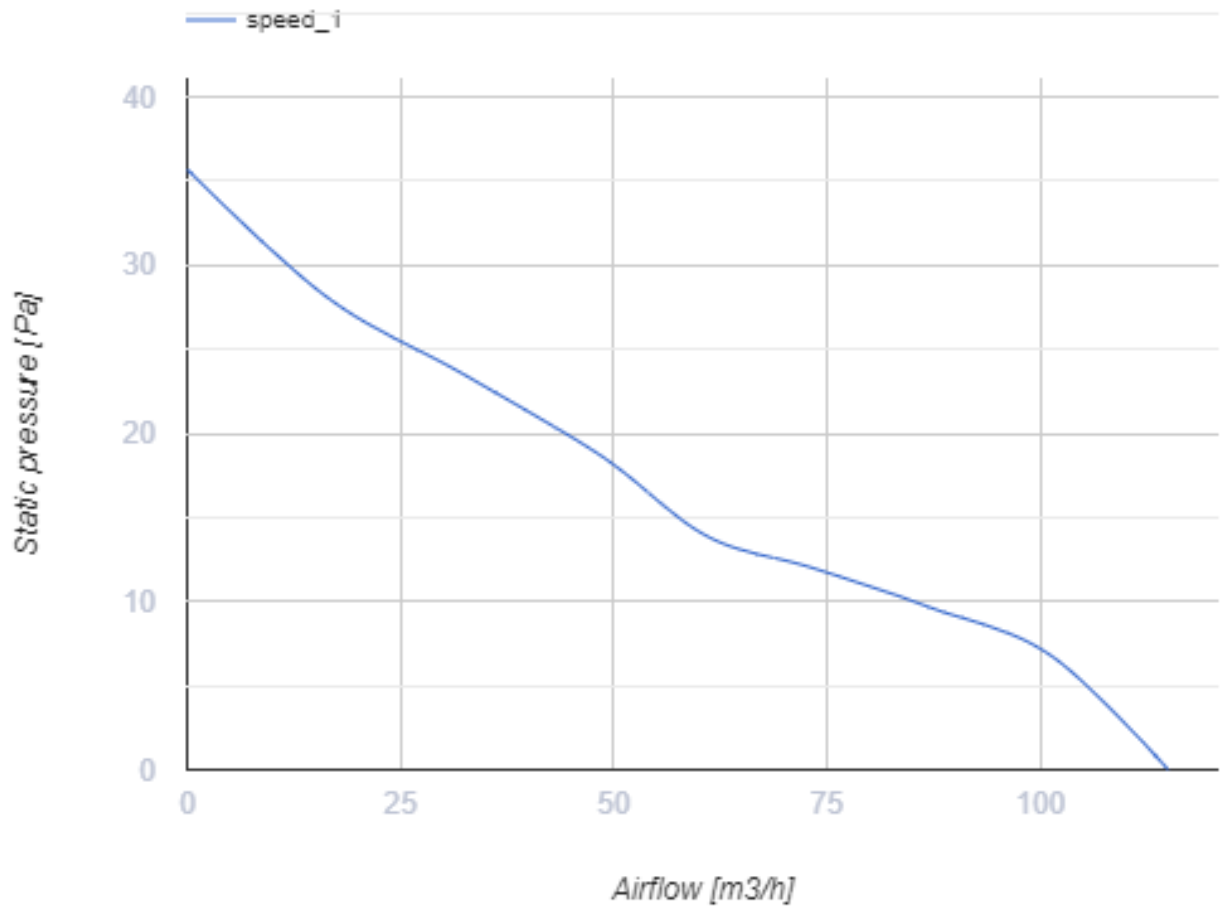

O2 white

Blauberg O2 - your solution for intelligent and efficient exhaust ventilation in any space.

- Maximum airflow: 140
- Sound pressure level LpA at 3 m: 28
- Lighting
- Motor type: DC
- Control: Built-in control panel
- Impeller type: Axial
- Motion sensor
- Humidity sensor: Built-in
- Temperature sensor: Built-in
- Timer: Turn off timer, Turn on timer

	Unit of measurement	O2 white	
Connected air duct size	mm	100	125
Speed	-	1	
Minimum supply voltage	V	100	
Maximum supply voltage	V	240	
Power supply frequency	Hz	50/60	
Rated power	W	2.7	2.9
Unit current	A	0.038	0.04
Maximum airflow	m ³ /h	115	140
Sound pressure level LpA at 3 m	dB(A)	27	28
Ambient air temperature min	°C	1	
Ambient air temperature max	°C	40	
Ingress protection rating	-	IP44 Zone 1	

Dimensions

Ecodesign

Trademark	Blauberg					
Model	O2 white					
Specific energy consumption (SEC) (kWh/(m ² /a))	Cold		Average		Warm	
	55.1	A+	28.1	B	12.6	E
Type of ventilation unit	Unidirectional					
Type of drive installed	Variable speed					
Type of heat recovery system	None					
Maximum flow rate (m ³ /h)	140					
Electric power input (W)	2.9					
Reference flow rate (m ³ /s)	0.025					
Specific power input (SPI) (W/(m ³ /h))	0.018					
Control typology	Local demand control					
Maximum external leakage rates (%)	2.7					
Sound power level (dB(A))	42					
Declared typology	RVU UVU					
The annual heating saved (AHS) (kWh/a)	Cold		Average		Warm	
	5536		2830		1280	