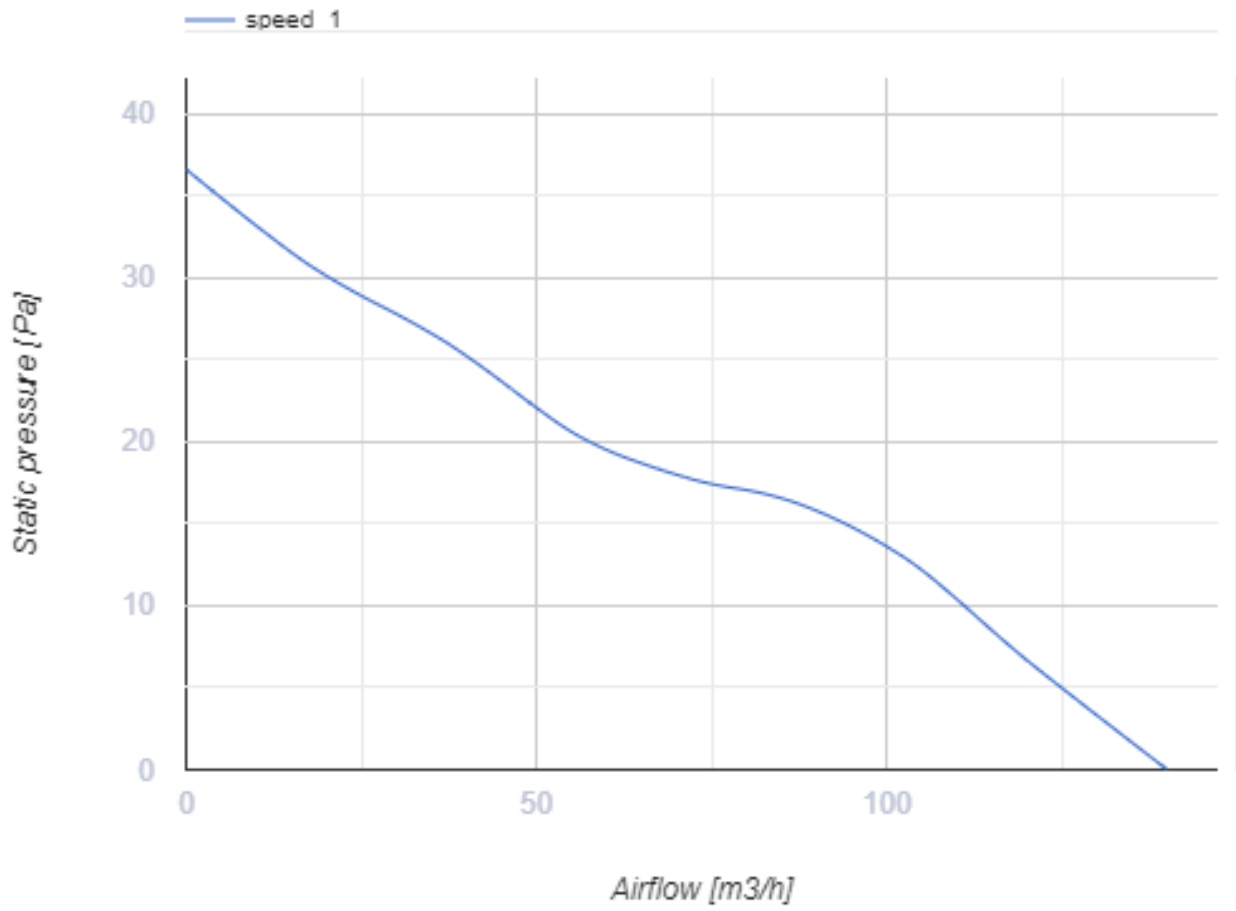

O2 white

Blauberg O2 - your solution for intelligent and efficient exhaust ventilation in any space.

- Maximum airflow: 140
- Sound pressure level LpA at 3 m: 28
- Lighting
- Motor type: DC
- Control: Built-in control panel
- Impeller type: Axial
- Motion sensor
- Humidity sensor: Built-in
- Temperature sensor: Built-in
- Timer: Turn off timer, Turn on timer

	Unit of measurement	O2 white	
Connected air duct size	mm	100	125
Speed	-	1	
Minimum supply voltage	V	100	
Maximum supply voltage	V	240	
Power supply frequency	Hz	50/60	
Rated power	W	2.7	2.9
Unit current	A	0.038	0.04
Maximum airflow	m ³ /h	115	140
Sound pressure level LpA at 3 m	dB(A)	27	28
Ambient air temperature min	°C	1	
Ambient air temperature max	°C	40	
Ingress protection rating	-	IP44 Zone 1	

Dimensions

Ecodesign

Trademark	Blauberg					
Model	O2 white					
Specific energy consumption (SEC) (kWh/(m ² /a))	Cold		Average		Warm	
	55.1	A+	28.1	B	12.6	E
Type of ventilation unit	Unidirectional					
Type of drive installed	Variable speed					
Type of heat recovery system	None					
Maximum flow rate (m ³ /h)	140					
Electric power input (W)	2.9					
Reference flow rate (m ³ /s)	0.025					
Specific power input (SPI) (W/(m ³ /h))	0.018					
Control typology	Local demand control					
Maximum external leakage rates (%)	2.7					
Sound power level (dB(A))	42					
Declared typology	RVU UVU					
The annual heating saved (AHS) (kWh/a)	Cold		Average		Warm	
	5536		2830		1280	