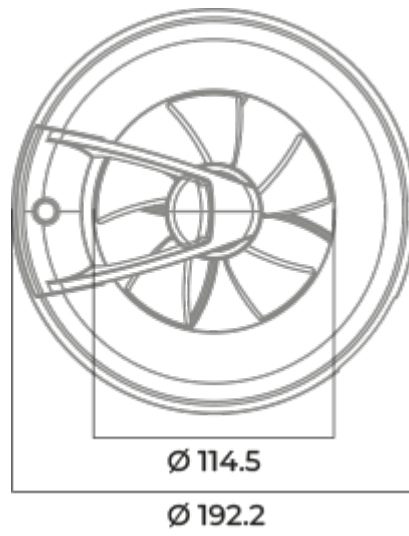

	Unit of measurement	O2 white	
Connected air duct size	mm	100	125
Speed	-	1	
Minimum supply voltage	V	100	
Maximum supply voltage	V	240	
Power supply frequency	Hz	50/60	
Rated power	W	2.7	2.9
Unit current	A	0.038	0.04
Maximum airflow	m <sup>3</sup> /h	115	140
Sound pressure level LpA at 3 m	dB(A)	27	28
Ambient air temperature min	°C	1	
Ambient air temperature max	°C	40	
Ingress protection rating	-	IP44 Zone 1	

## Dimensions