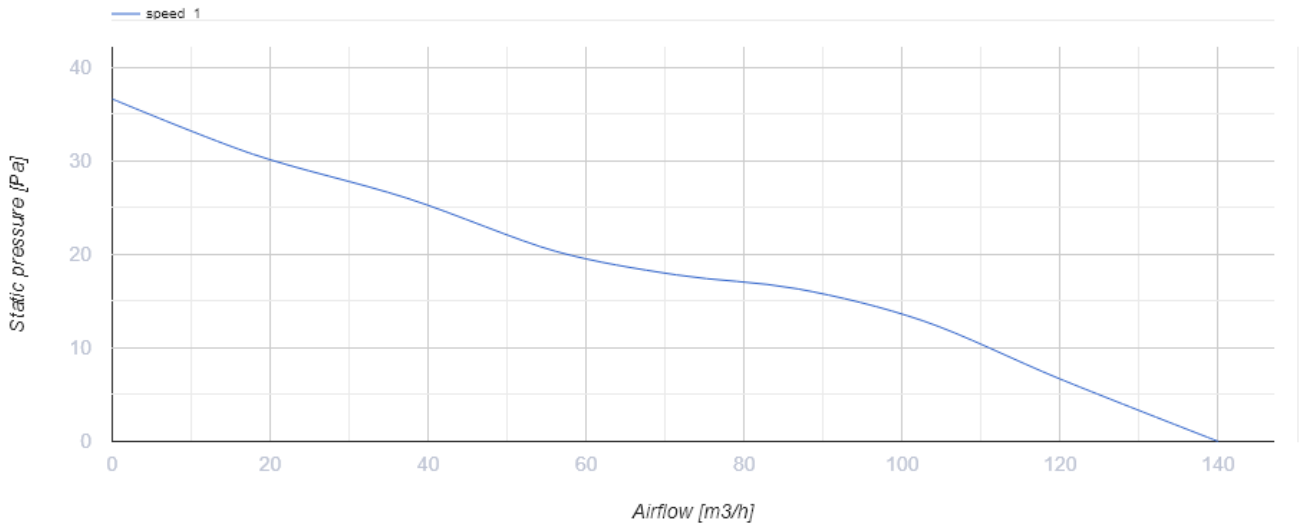

O2 Supreme white

Blauberg O2 Supreme - your solution for intelligent and efficient exhaust ventilation in any space.

- Maximum airflow: 140
- Sound pressure level LpA at 3 m: 28
- Lighting
- Motor type: DC
- Control: Smartphone
- Impeller type: Axial
- Motion sensor
- Humidity sensor: Built-in
- VOC sensor
- Timer: Turn off timer, Turn on timer

	Unit of measurement	O2 Supreme white	
Connected air duct size	mm	100	125
Speed	-	1	
Minimum supply voltage	V	100	
Maximum supply voltage	V	240	
Power supply frequency	Hz	50/60	
Rated power	W	2.7	2.9
Unit current	A	0.038	0.04
Maximum airflow	m ³ /h	115	140
Sound pressure level LpA at 3 m	dB(A)	27	28
Ambient air temperature min	°C	1	
Ambient air temperature max	°C	40	
Ingress protection rating	-	IP44 Zone 1	

Dimensions

Ecodesign

Trademark	Blauberg					
Model	O2 Supreme white					
Specific energy consumption (SEC) (kWh/(m ² /a))	Cold		Average		Warm	
	55.1	A+	28.1	B	12.6	E
Type of ventilation unit	Unidirectional					
Type of drive installed	Variable speed					
Type of heat recovery system	None					
Maximum flow rate (m ³ /h)	140					
Electric power input (W)	2.9					
Reference flow rate (m ³ /s)	0.025					
Specific power input (SPI) (W/(m ³ /h))	0.018					
Control typology	Local demand control					
Maximum external leakage rates (%)	2.7					
Sound power level (dB(A))	42					
Declared typology	RVU UVU					
The annual heating saved (AHS) (kWh/a)	Cold		Average		Warm	
	5536		2830		1280	