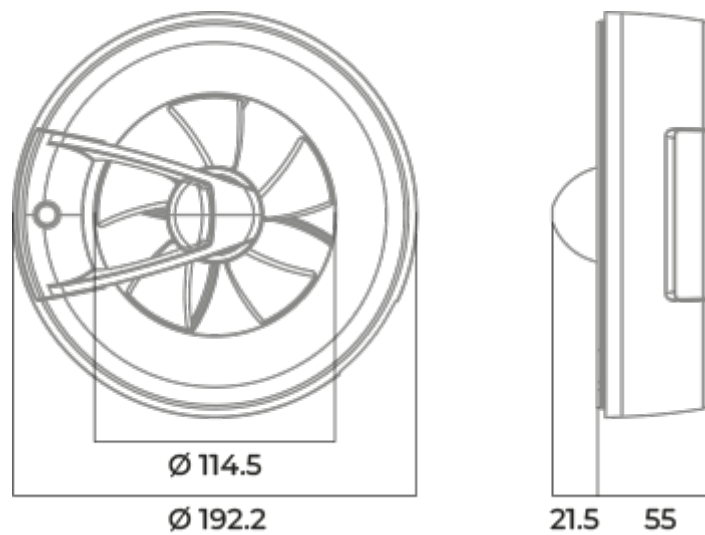

	Unit of measurement	O2 Supreme white	
Connected air duct size	mm	100	125
Speed	-	1	
Minimum supply voltage	V	100	
Maximum supply voltage	V	240	
Power supply frequency	Hz	50/60	
Rated power	W	2.7	2.9
Unit current	A	0.038	0.04
Maximum airflow	m ³ /h	115	140
Sound pressure level LpA at 3 m	dB(A)	27	28
Ambient air temperature min	°C	1	
Ambient air temperature max	°C	40	
Ingress protection rating	-	IP44 Zone 1	

Dimensions

Ecodesign

Trademark	Blauberg					
Model	O2 Supreme white					
Specific energy consumption (SEC) (kWh/(m ² /a))	Cold		Average		Warm	
	55.1	A+	28.1	B	12.6	E
Type of ventilation unit	Unidirectional					
Type of drive installed	Variable speed					
Type of heat recovery system	None					
Maximum flow rate (m ³ /h)	140					
Electric power input (W)	2.9					
Reference flow rate (m ³ /s)	0.025					
Specific power input (SPI) (W/(m ³ /h))	0.018					
Control typology	Local demand control					
Maximum external leakage rates (%)	2.7					
Sound power level (dB(A))	42					
Declared typology	RVU UVU					
The annual heating saved (AHS) (kWh/a)	Cold		Average		Warm	
	5536		2830		1280	

Hoods

Name	Photo	Description
Decor 155x155H		Plastic hoods
Decor 185x185H		Plastic hoods

Plastic

Name	Photo	Description
Decor 155x155s		Plastic grilles for supply and exhaust ventilation
Decor 185x185s		Plastic grilles for supply and exhaust ventilation