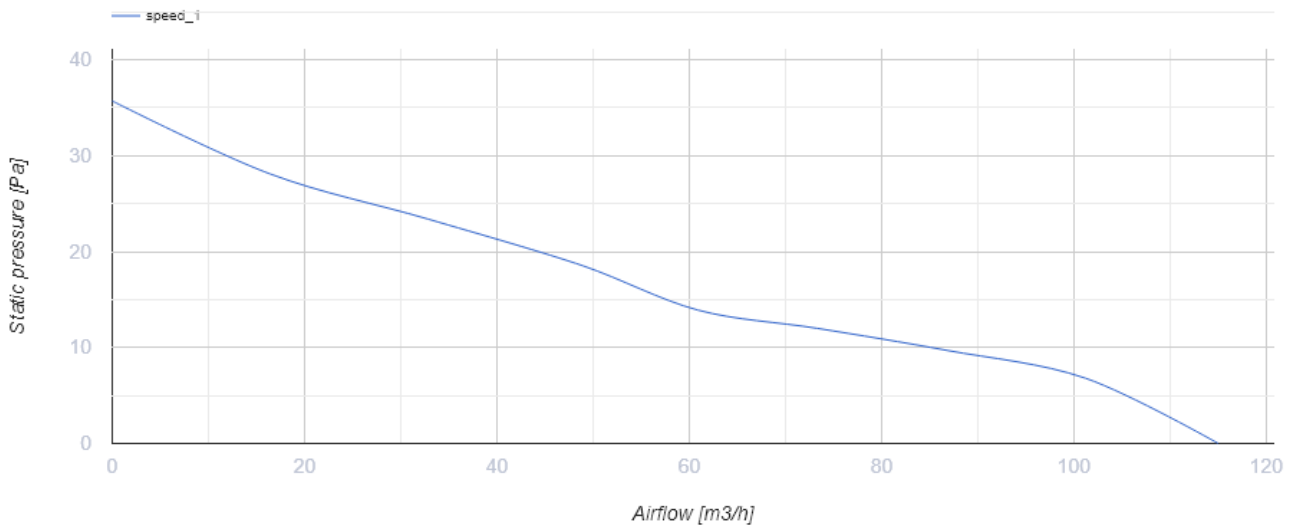

O2 Supreme white

Blauberg O2 Supreme - your solution for intelligent and efficient exhaust ventilation in any space.

- Maximum airflow: 140
- Sound pressure level LpA at 3 m: 28
- Lighting
- Motor type: DC
- Control: Smartphone
- Impeller type: Axial
- Motion sensor
- Humidity sensor: Built-in
- VOC sensor
- Timer: Turn off timer, Turn on timer

	Unit of measurement	O2 Supreme white	
Connected air duct size	mm	100	125
Speed	-	1	
Minimum supply voltage	V	100	
Maximum supply voltage	V	240	
Power supply frequency	Hz	50/60	
Rated power	W	2.7	2.9
Unit current	A	0.038	0.04
Maximum airflow	m ³ /h	115	140
Sound pressure level LpA at 3 m	dB(A)	27	28
Ambient air temperature min	°C	1	
Ambient air temperature max	°C	40	
Ingress protection rating	-	IP44 Zone 1	

Dimensions

Ecodesign

Trademark	Blauberg					
Model	O2 Supreme white					
Specific energy consumption (SEC) (kWh/(m ² /a))	Cold		Average		Warm	
	55.1	A+	28.1	B	12.6	E
Type of ventilation unit	Unidirectional					
Type of drive installed	Variable speed					
Type of heat recovery system	None					
Maximum flow rate (m ³ /h)	140					
Electric power input (W)	2.9					
Reference flow rate (m ³ /s)	0.025					
Specific power input (SPI) (W/(m ³ /h))	0.018					
Control typology	Local demand control					
Maximum external leakage rates (%)	2.7					
Sound power level (dB(A))	42					
Declared typology	RVU UVU					
The annual heating saved (AHS) (kWh/a)	Cold		Average		Warm	
	5536		2830		1280	