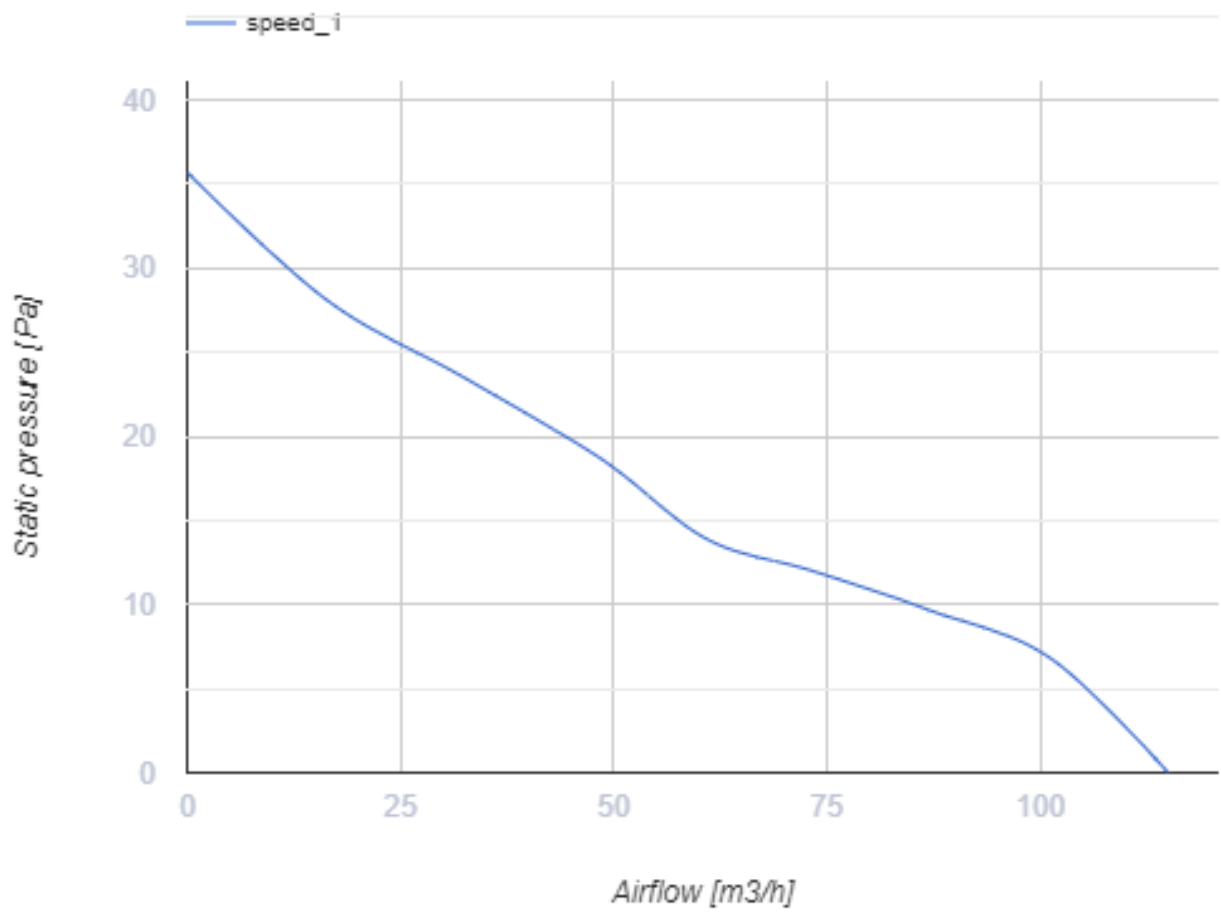

O2 Supreme white

Blauberg O2 Supreme - your solution for intelligent and efficient exhaust ventilation in any space.

- Maximum airflow: 140
- Sound pressure level LpA at 3 m: 28
- Lighting
- Motor type: DC
- Control: Smartphone
- Impeller type: Axial
- Motion sensor
- Humidity sensor: Built-in
- VOC sensor
- Timer: Turn off timer, Turn on timer

	Unit of measurement	O2 Supreme white	
Connected air duct size	mm	100	125
Speed	-	1	
Minimum supply voltage	V	100	
Maximum supply voltage	V	240	
Power supply frequency	Hz	50/60	
Rated power	W	2.7	2.9
Unit current	A	0.038	0.04
Maximum airflow	m ³ /h	115	140
Sound pressure level LpA at 3 m	dB(A)	27	28
Ambient air temperature min	°C	1	
Ambient air temperature max	°C	40	
Ingress protection rating	-	IP44 Zone 1	

Dimensions

Ecodesign

Trademark	Blauberg					
Model	O2 Supreme white					
Specific energy consumption (SEC) (kWh/(m ² /a))	Cold		Average		Warm	
	55.1	A+	28.1	B	12.6	E
Type of ventilation unit	Unidirectional					
Type of drive installed	Variable speed					
Type of heat recovery system	None					
Maximum flow rate (m ³ /h)	140					
Electric power input (W)	2.9					
Reference flow rate (m ³ /s)	0.025					
Specific power input (SPI) (W/(m ³ /h))	0.018					
Control typology	Local demand control					
Maximum external leakage rates (%)	2.7					
Sound power level (dB(A))	42					
Declared typology	RVU UVU					
The annual heating saved (AHS) (kWh/a)	Cold		Average		Warm	
	5536		2830		1280	