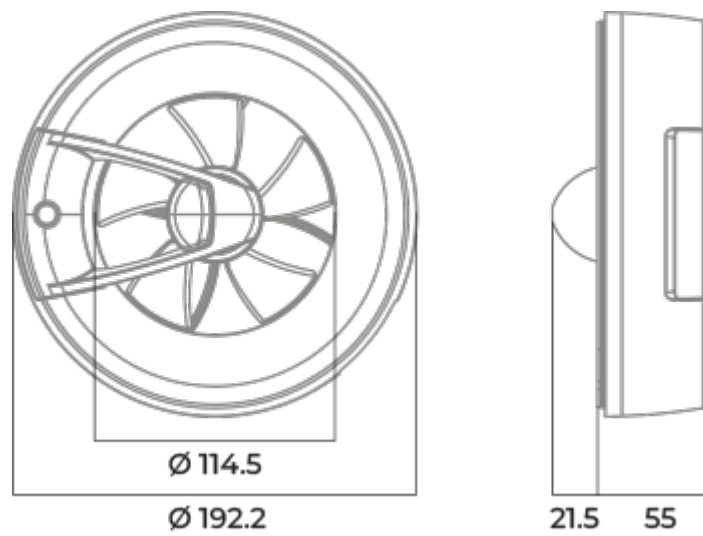

	Unit of measurement	O2 Supreme white	
Connected air duct size	mm	100	125
Speed	-	1	
Minimum supply voltage	V	100	
Maximum supply voltage	V	240	
Power supply frequency	Hz	50/60	
Rated power	W	2.7	2.9
Unit current	A	0.038	0.04
Maximum airflow	m ³ /h	115	140
Sound pressure level LpA at 3 m	dB(A)	27	28
Ambient air temperature min	°C	1	
Ambient air temperature max	°C	40	
Ingress protection rating	-	IP44 Zone 1	

Dimensions

Ecodesign

Trademark	Blauberg					
Model	O2 Supreme white					
Specific energy consumption (SEC) (kWh/(m ² /a))	Cold		Average		Warm	
	55.1	A+	28.1	B	12.6	E
Type of ventilation unit	Unidirectional					
Type of drive installed	Variable speed					
Type of heat recovery system	None					
Maximum flow rate (m ³ /h)	140					
Electric power input (W)	2.9					
Reference flow rate (m ³ /s)	0.025					
Specific power input (SPI) (W/(m ³ /h))	0.018					
Control typology	Local demand control					
Maximum external leakage rates (%)	2.7					
Sound power level (dB(A))	42					
Declared typology	RVU UVU					
The annual heating saved (AHS) (kWh/a)	Cold		Average		Warm	
	5536		2830		1280	

Decor S 137x137/102HK		Metal hoods
Decor S 167x167/122HK		Metal hoods

Hoods

Name	Photo	Description
Decor 155x155H		Plastic hoods
Decor 185x185H		Plastic hoods

Other accessories

Name	Photo	Description
Decor 155x155s		Plastic grilles for supply and exhaust ventilation
Decor 185x185s		Plastic grilles for supply and exhaust ventilation