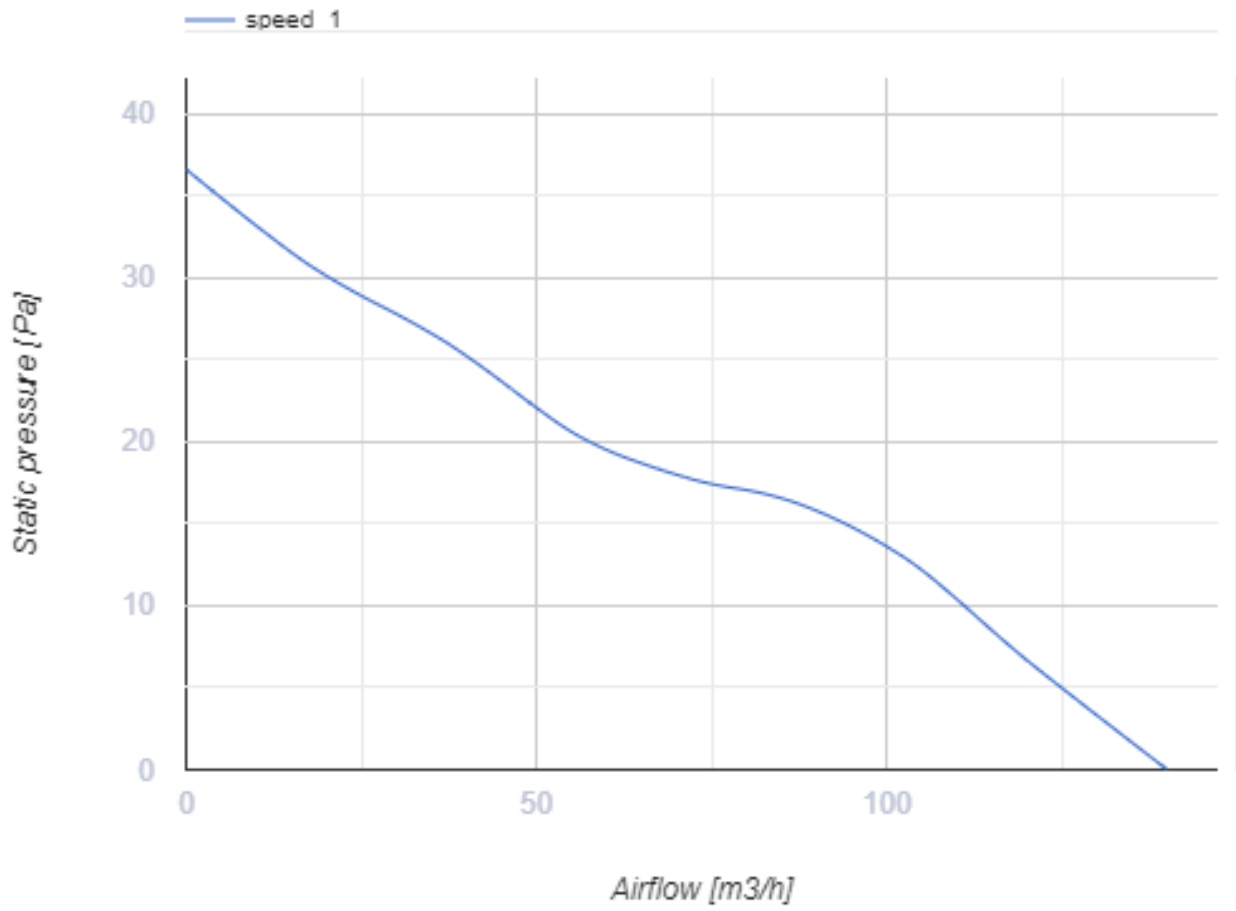

O2 Supreme white

Blauberg O2 Supreme - your solution for intelligent and efficient exhaust ventilation in any space.

- Maximum airflow: 140
- Sound pressure level LpA at 3 m: 28
- Lighting
- Motor type: DC
- Control: Smartphone
- Impeller type: Axial
- Motion sensor
- Humidity sensor: Built-in
- VOC sensor
- Timer: Turn off timer, Turn on timer

	Unit of measurement	O2 Supreme white	
Connected air duct size	mm	100	125
Speed	-	1	
Minimum supply voltage	V	100	
Maximum supply voltage	V	240	
Power supply frequency	Hz	50/60	
Rated power	W	2.7	2.9
Unit current	A	0.038	0.04
Maximum airflow	m ³ /h	115	140
Sound pressure level LpA at 3 m	dB(A)	27	28
Ambient air temperature min	°C	1	
Ambient air temperature max	°C	40	
Ingress protection rating	-	IP44 Zone 1	

Dimensions

Ecodesign

Trademark	Blauberg					
Model	O2 Supreme white					
Specific energy consumption (SEC) (kWh/(m ² /a))	Cold		Average		Warm	
	55.1	A+	28.1	B	12.6	E
Type of ventilation unit	Unidirectional					
Type of drive installed	Variable speed					
Type of heat recovery system	None					
Maximum flow rate (m ³ /h)	140					
Electric power input (W)	2.9					
Reference flow rate (m ³ /s)	0.025					
Specific power input (SPI) (W/(m ³ /h))	0.018					
Control typology	Local demand control					
Maximum external leakage rates (%)	2.7					
Sound power level (dB(A))	42					
Declared typology	RVU UVU					
The annual heating saved (AHS) (kWh/a)	Cold		Average		Warm	
	5536		2830		1280	