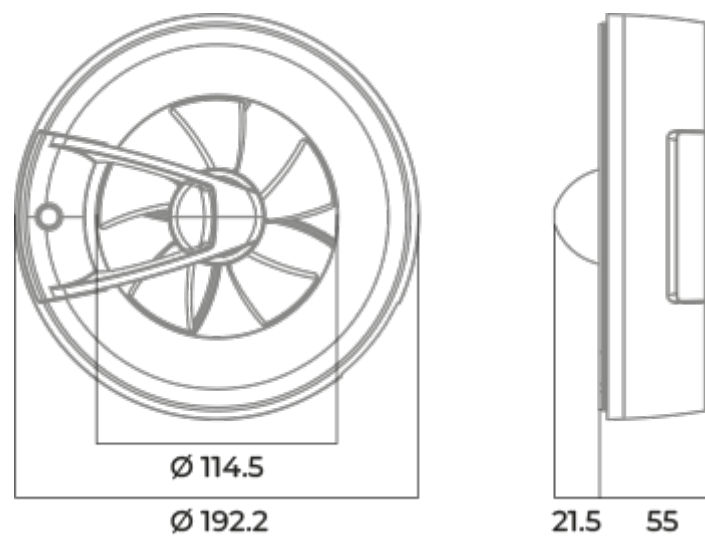

	Unit of measurement	O2 Supreme black	
Connected air duct size	mm	100	125
Speed	-	1	
Minimum supply voltage	V	100	
Maximum supply voltage	V	240	
Power supply frequency	Hz	50/60	
Rated power	W	2.7	2.9
Unit current	A	0.038	0.04
Maximum airflow	m ³ /h	115	140
Sound pressure level LpA at 3 m	dB(A)	27	28
Ambient air temperature min	°C	1	
Ambient air temperature max	°C	40	
Ingress protection rating	-	IP44 Zone 1	

Dimensions

Ecodesign

Trademark	Blauberg					
Model	O2 Supreme black					
Specific energy consumption (SEC) (kWh/(m ² /a))	Cold		Average		Warm	
	55.1	A+	28.1	B	12.6	E
Type of ventilation unit	Unidirectional					
Type of drive installed	Variable speed					
Type of heat recovery system	None					
Maximum flow rate (m ³ /h)	140					
Electric power input (W)	2.9					
Reference flow rate (m ³ /s)	0.025					
Specific power input (SPI) (W/(m ³ /h))	0.018					
Control typology	Local demand control					
Maximum external leakage rates (%)	2.7					
Sound power level (dB(A))	42					
Declared typology	RVU UVU					
The annual heating saved (AHS) (kWh/a)	Cold		Average		Warm	
	5536		2830		1280	

Hoods

Name	Photo	Description
Decor 155x155H		Plastic hoods
Decor 185x185H		Plastic hoods

Plastic

Name	Photo	Description
Decor 155x155s		Plastic grilles for supply and exhaust ventilation
Decor 185x185s		Plastic grilles for supply and exhaust ventilation