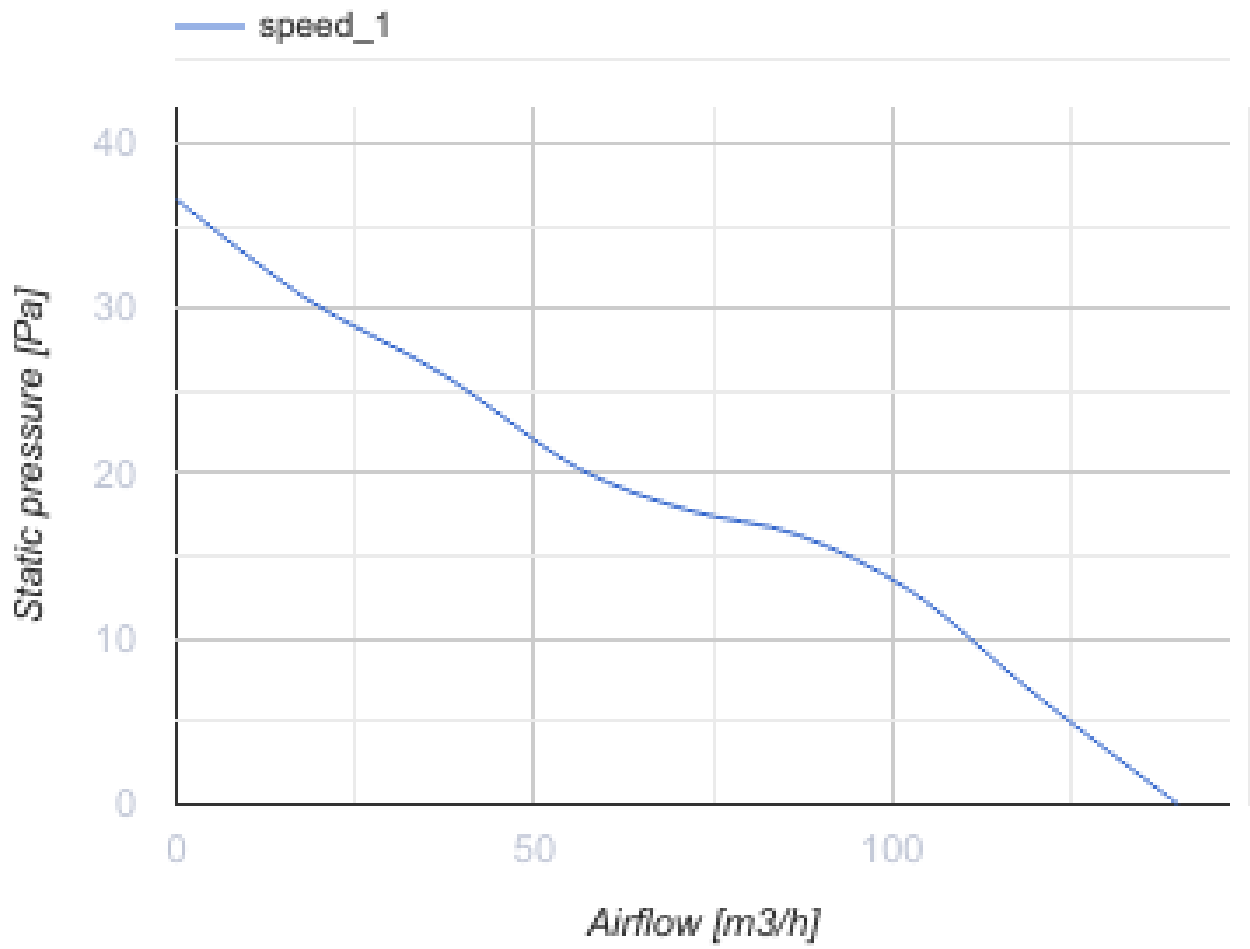

O2 Supreme black

Blauberg O2 Supreme - your solution for intelligent and efficient exhaust ventilation in any space.

- Maximum airflow: 140
- Sound pressure level LpA at 3 m: 28
- Lighting
- Motor type: DC
- Control: Smartphone
- Impeller type: Axial
- Motion sensor
- Humidity sensor: Built-in
- VOC sensor
- Timer: Turn off timer, Turn on timer

	Unit of measurement	O2 Supreme black	
Connected air duct size	mm	100	125
Speed	-	1	
Minimum supply voltage	V	100	
Maximum supply voltage	V	240	
Power supply frequency	Hz	50/60	
Rated power	W	2.7	2.9
Unit current	A	0.038	0.04
Maximum airflow	m ³ /h	115	140
Sound pressure level LpA at 3 m	dB(A)	27	28
Ambient air temperature min	°C	1	
Ambient air temperature max	°C	40	
Ingress protection rating	-	IP44 Zone 1	

Dimensions

Ecodesign

Trademark	Blauberg					
Model	O2 Supreme black					
Specific energy consumption (SEC) (kWh/(m ² /a))	Cold		Average		Warm	
	55.1	A+	28.1	B	12.6	E
Type of ventilation unit	Unidirectional					
Type of drive installed	Variable speed					
Type of heat recovery system	None					
Maximum flow rate (m ³ /h)	140					
Electric power input (W)	2.9					
Reference flow rate (m ³ /s)	0.025					
Specific power input (SPI) (W/(m ³ /h))	0.018					
Control typology	Local demand control					
Maximum external leakage rates (%)	2.7					
Sound power level (dB(A))	42					
Declared typology	RVU UVU					
The annual heating saved (AHS) (kWh/a)	Cold		Average		Warm	
	5536		2830		1280	