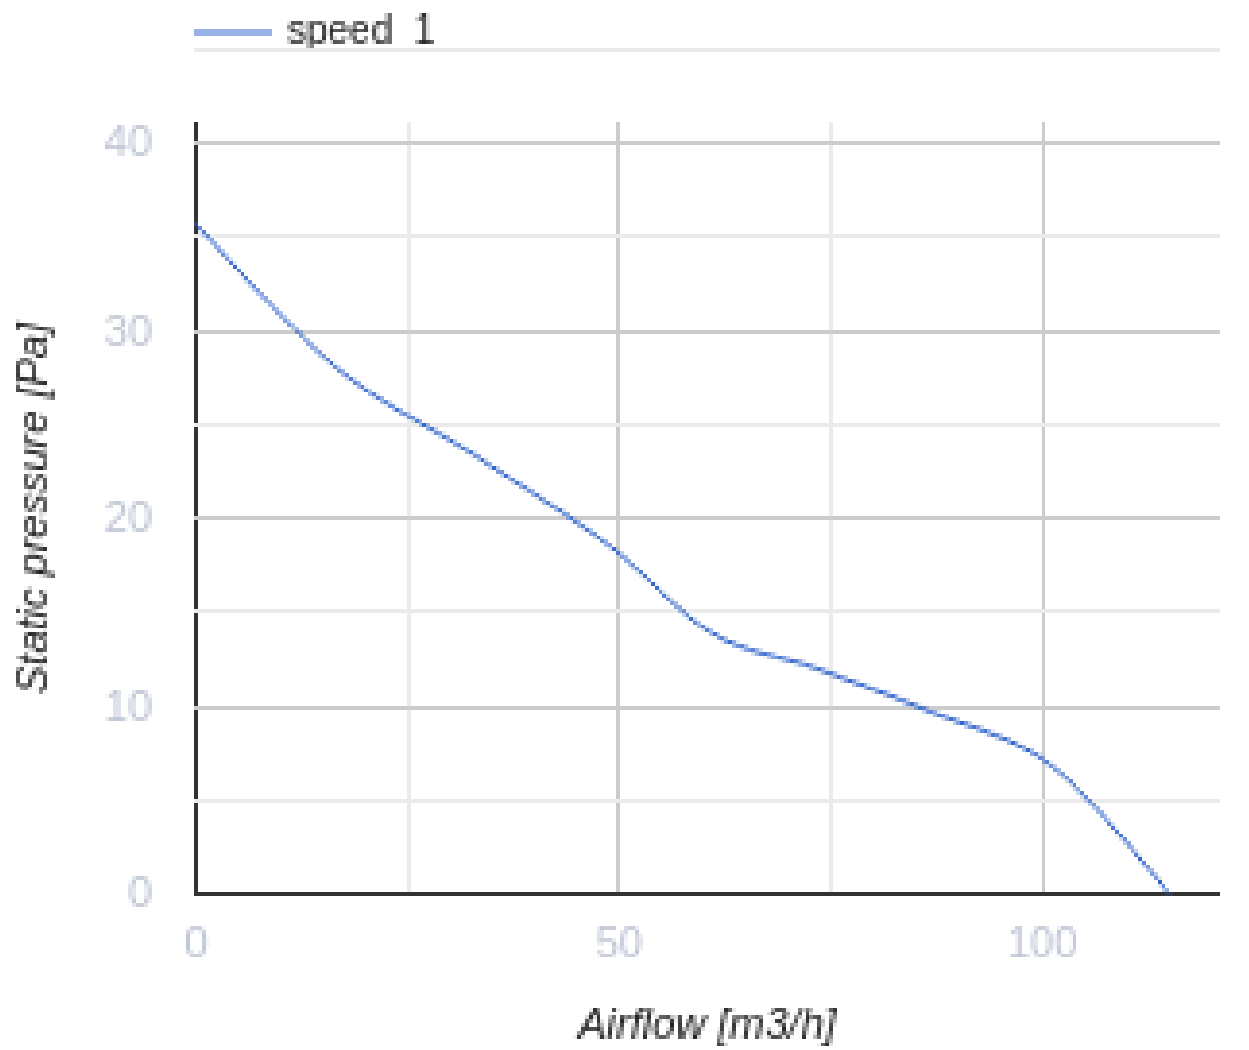

O2 Supreme black

Blauberg O2 Supreme - your solution for intelligent and efficient exhaust ventilation with a built-in Wi-Fi module

- Maximum airflow: 140
- Sound pressure level LpA at 3 m: 28
- Lighting
- Motor type: DC
- Control: Smartphone
- Impeller type: Axial
- Motion sensor
- Humidity sensor: Built-in
- VOC sensor
- Timer: Turn off timer, Turn on timer

	Unit of measurement	O2 Supreme black	
Connected air duct size	mm	100	125
Speed	-	1	
Minimum supply voltage	V	100	
Maximum supply voltage	V	240	
Power supply frequency	Hz	50/60	
Rated power	W	2.7	2.9
Unit current	A	0.038	0.04
Maximum airflow	m ³ /h	115	140
Sound pressure level LpA at 3 m	dB(A)	27	28
Ambient air temperature min	°C	1	
Ambient air temperature max	°C	40	
Ingress protection rating	-	IP44 Zone 1	

Dimensions

Ecodesign

Trademark	Blauberg					
Model	O2 Supreme black					
Specific energy consumption (SEC) (kWh/(m ² /a))	Cold		Average		Warm	
	55.1	A+	28.1	B	12.6	E
Type of ventilation unit	Unidirectional					
Type of drive installed	Variable speed					
Type of heat recovery system	None					
Maximum flow rate (m ³ /h)	140					
Electric power input (W)	2.9					
Reference flow rate (m ³ /s)	0.025					
Specific power input (SPI) (W/(m ³ /h))	0.018					
Control typology	Local demand control					
Maximum external leakage rates (%)	2.7					
Sound power level (dB(A))	42					
Declared typology	RVU UVU					
The annual heating saved (AHS) (kWh/a)	Cold		Average		Warm	
	5536		2830		1280	