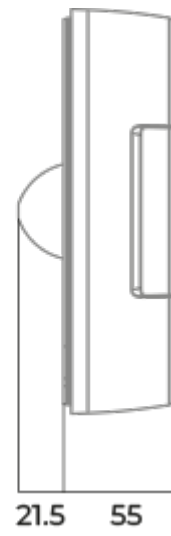

O2 Supreme black

Blauberg O2 Supreme - your solution for intelligent and efficient exhaust ventilation with a built-in Wi-Fi module

- Maximum airflow: 140
- Sound pressure level LpA at 3 m: 28
- Lighting
- Motor type: DC
- Control: Smartphone
- Impeller type: Axial
- Motion sensor
- Humidity sensor: Built-in
- VOC sensor
- Timer: Turn off timer, Turn on timer

	Unit of measurement	O2 Supreme black	
Connected air duct size	mm	100	125
Speed	-	1	
Minimum supply voltage	V	100	
Maximum supply voltage	V	240	
Power supply frequency	Hz	50/60	
Rated power	W	2.7	2.9
Unit current	A	0.038	0.04
Maximum airflow	m ³ /h	115	140
Sound pressure level LpA at 3 m	dB(A)	27	28
Ambient air temperature min	°C	1	
Ambient air temperature max	°C	40	
Ingress protection rating	-	IP44 Zone 1	

Dimensions

Ecodesign

Trademark	Blauberg					
Model	O2 Supreme black					
Specific energy consumption (SEC) (kWh/(m ² /a))	Cold		Average		Warm	
	55.1	A+	28.1	B	12.6	E
Type of ventilation unit	Unidirectional					
Type of drive installed	Variable speed					
Type of heat recovery system	None					
Maximum flow rate (m ³ /h)	140					
Electric power input (W)	2.9					
Reference flow rate (m ³ /s)	0.025					
Specific power input (SPI) (W/(m ³ /h))	0.018					
Control typology	Local demand control					
Maximum external leakage rates (%)	2.7					
Sound power level (dB(A))	42					
Declared typology	RVU UVU					
The annual heating saved (AHS) (kWh/a)	Cold		Average		Warm	
	5536		2830		1280	

Decor S 167x167/122HK		Metal hoods
Decor 155x155H		Plastic hoods
Decor 185x185H		Plastic hoods

Other accessories

Name	Photo	Description
Decor 155x155s		Plastic grilles for supply and exhaust ventilation
Decor 185x185s		Plastic grilles for supply and exhaust ventilation