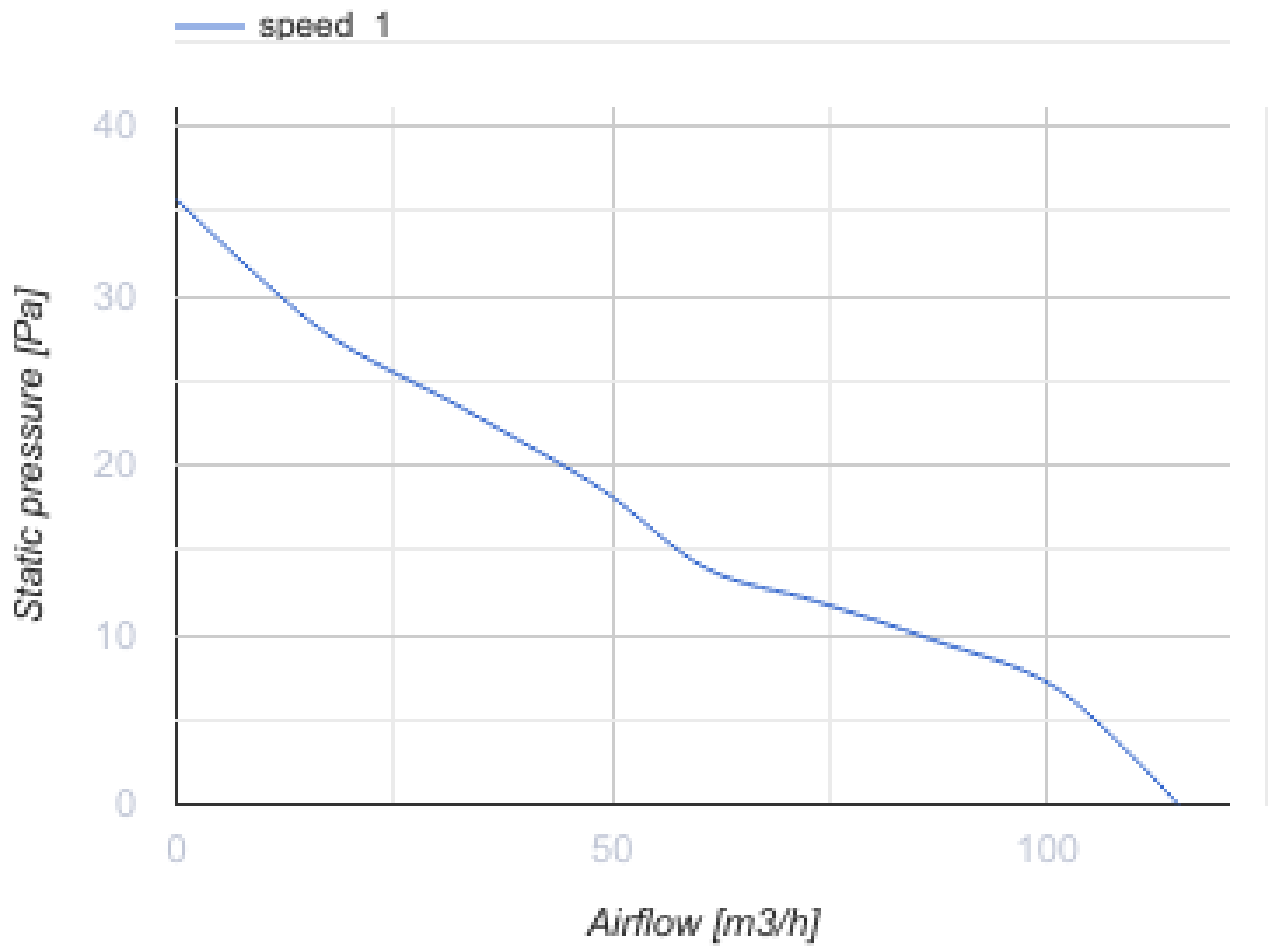

O2 Supreme black

Blauberg O2 Supreme - your solution for intelligent and efficient exhaust ventilation in any space.

- Maximum airflow: 140
- Sound pressure level LpA at 3 m: 28
- Lighting
- Motor type: DC
- Control: Smartphone
- Impeller type: Axial
- Motion sensor
- Humidity sensor: Built-in
- VOC sensor
- Timer: Turn off timer, Turn on timer

	Unit of measurement	O2 Supreme black	
Connected air duct size	mm	100	125
Speed	-	1	
Minimum supply voltage	V	100	
Maximum supply voltage	V	240	
Power supply frequency	Hz	50/60	
Rated power	W	2.7	2.9
Unit current	A	0.038	0.04
Maximum airflow	m ³ /h	115	140
Sound pressure level LpA at 3 m	dB(A)	27	28
Ambient air temperature min	°C	1	
Ambient air temperature max	°C	40	
Ingress protection rating	-	IP44 Zone 1	

Dimensions

Ecodesign

Trademark	Blauberg					
Model	O2 Supreme black					
Specific energy consumption (SEC) (kWh/(m ² /a))	Cold		Average		Warm	
	55.1	A+	28.1	B	12.6	E
Type of ventilation unit	Unidirectional					
Type of drive installed	Variable speed					
Type of heat recovery system	None					
Maximum flow rate (m ³ /h)	140					
Electric power input (W)	2.9					
Reference flow rate (m ³ /s)	0.025					
Specific power input (SPI) (W/(m ³ /h))	0.018					
Control typology	Local demand control					
Maximum external leakage rates (%)	2.7					
Sound power level (dB(A))	42					
Declared typology	RVU UVU					
The annual heating saved (AHS) (kWh/a)	Cold		Average		Warm	
	5536		2830		1280	