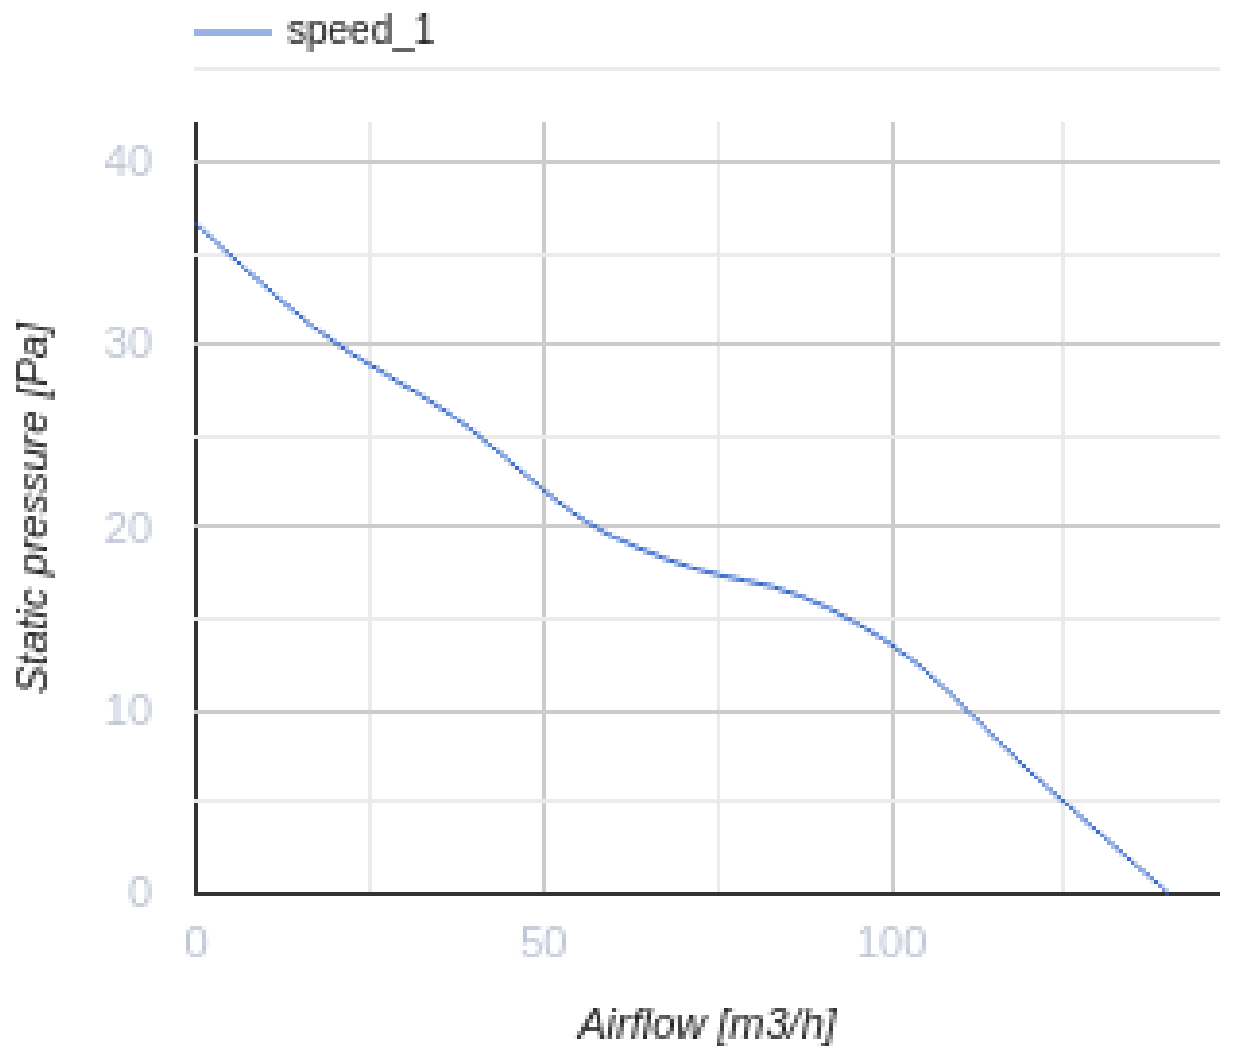

O2 Supreme black

Blauberg O2 Supreme - your solution for intelligent and efficient exhaust ventilation with a built-in Wi-Fi module

- Maximum airflow: 140
- Sound pressure level LpA at 3 m: 28
- Lighting
- Motor type: DC
- Control: Smartphone
- Impeller type: Axial
- Motion sensor
- Humidity sensor: Built-in
- VOC sensor
- Timer: Turn off timer, Turn on timer

	Unit of measurement	O2 Supreme black	
Connected air duct size	mm	100	125
Speed	-	1	
Minimum supply voltage	V	100	
Maximum supply voltage	V	240	
Power supply frequency	Hz	50/60	
Rated power	W	2.7	2.9
Unit current	A	0.038	0.04
Maximum airflow	m ³ /h	115	140
Sound pressure level LpA at 3 m	dB(A)	27	28
Ambient air temperature min	°C	1	
Ambient air temperature max	°C	40	
Ingress protection rating	-	IP44 Zone 1	

Dimensions

Ecodesign

Trademark	Blauberg					
Model	O2 Supreme black					
Specific energy consumption (SEC) (kWh/(m ² /a))	Cold		Average		Warm	
	55.1	A+	28.1	B	12.6	E
Type of ventilation unit	Unidirectional					
Type of drive installed	Variable speed					
Type of heat recovery system	None					
Maximum flow rate (m ³ /h)	140					
Electric power input (W)	2.9					
Reference flow rate (m ³ /s)	0.025					
Specific power input (SPI) (W/(m ³ /h))	0.018					
Control typology	Local demand control					
Maximum external leakage rates (%)	2.7					
Sound power level (dB(A))	42					
Declared typology	RVU UVU					
The annual heating saved (AHS) (kWh/a)	Cold		Average		Warm	
	5536		2830		1280	