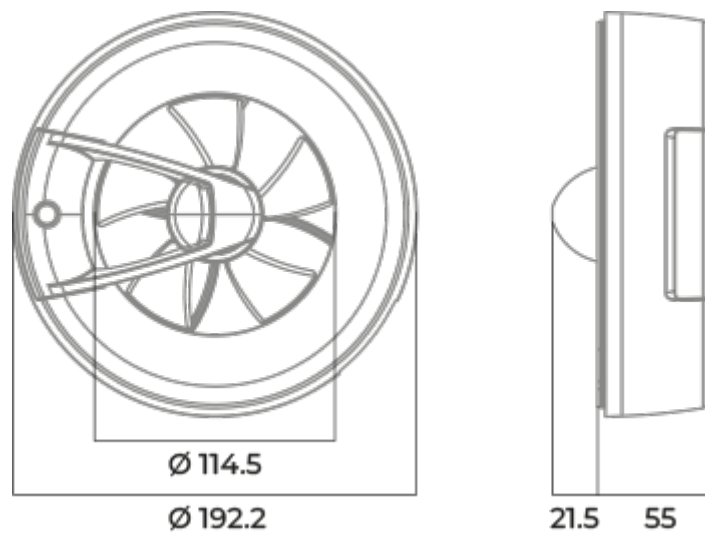

	Unit of measurement	O2 black	
Connected air duct size	mm	100	125
Speed	-	1	
Minimum supply voltage	V	100	
Maximum supply voltage	V	240	
Power supply frequency	Hz	50	60
Rated power	W	2.7	2.9
Unit current	A	0.038	0.04
Maximum airflow	m ³ /h	115	140
Sound pressure level LpA at 3 m	dB(A)	27	28
Ambient air temperature min	°C	1	
Ambient air temperature max	°C	40	
Ingress protection rating	-	IP44 Zone 1	

Dimensions

Ecodesign

Trademark	Blauberg					
Model	O2 black					
Specific energy consumption (SEC) (kWh/(m ² /a))	Cold		Average		Warm	
	55.1	A+	28.1	B	12.6	E
Type of ventilation unit	Unidirectional					
Type of drive installed	Variable speed					
Type of heat recovery system	None					
Maximum flow rate (m ³ /h)	140					
Electric power input (W)	2.9					
Reference flow rate (m ³ /s)	0.025					
Specific power input (SPI) (W/(m ³ /h))	0.018					
Control typology	Local demand control					
Maximum external leakage rates (%)	2.7					
Sound power level (dB(A))	42					
Declared typology	RVU UVU					
The annual heating saved (AHS) (kWh/a)	Cold		Average		Warm	
	5536		2830		1280	

Decor S 167x167/122HK		Metal hoods
Decor S 137x137/102HK		Metal hoods

Hoods

Name	Photo	Description
Decor 155x155H		Plastic hoods
Decor 185x185H		Plastic hoods

Other accessories

Name	Photo	Description
Decor 155x155s		Plastic grilles for supply and exhaust ventilation
Decor 185x185s		Plastic grilles for supply and exhaust ventilation