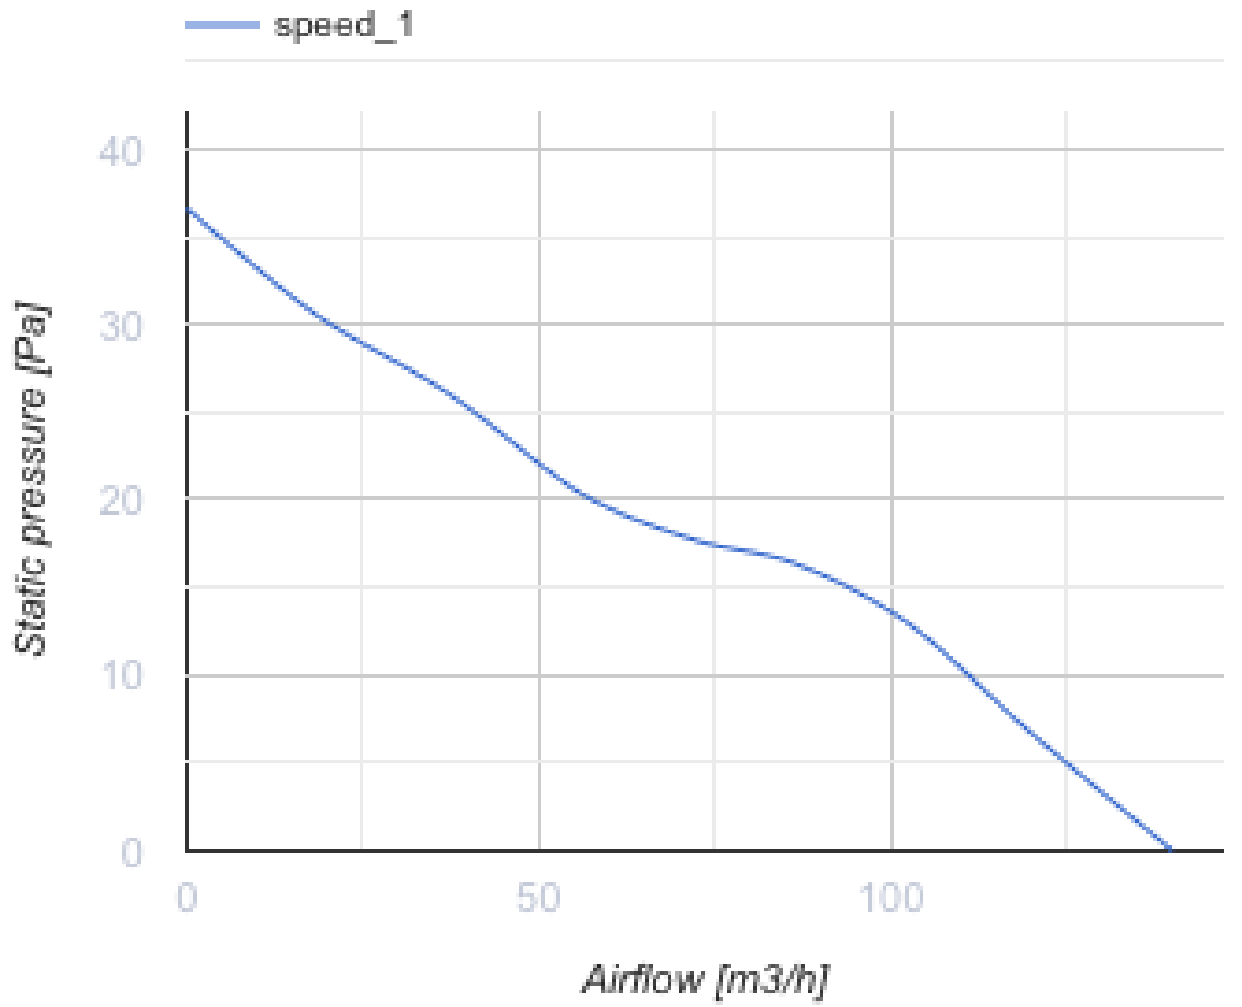

## O2 black

Blauberg O2 - your solution for intelligent and efficient exhaust ventilation in any space.

- Maximum airflow: 140
- Sound pressure level LpA at 3 m: 28
- Lighting
- Motor type: DC
- Control: Built-in control panel
- Impeller type: Axial
- Motion sensor
- Humidity sensor: Built-in
- Temperature sensor: Built-in
- Timer: Turn off timer, Turn on timer

	Unit of measurement	O2 black	
Connected air duct size	mm	100	125
Speed	-	1	
Minimum supply voltage	V	100	
Maximum supply voltage	V	240	
Power supply frequency	Hz	50	60
Rated power	W	2.7	2.9
Unit current	A	0.038	0.04
Maximum airflow	m <sup>3</sup> /h	115	140
Sound pressure level LpA at 3 m	dB(A)	27	28
Ambient air temperature min	°C	1	
Ambient air temperature max	°C	40	
Ingress protection rating	-	IP44 Zone 1	

## Dimensions