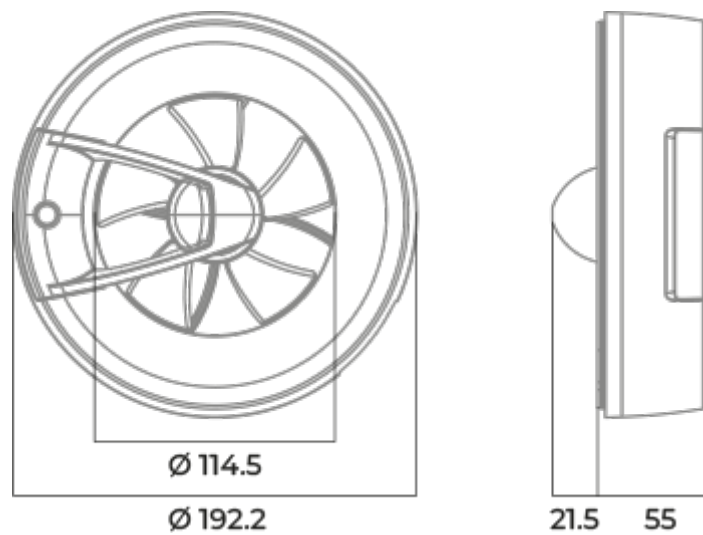

	Unit of measurement	O2 black	
Connected air duct size	mm	100	125
Speed	-	1	
Minimum supply voltage	V	100	
Maximum supply voltage	V	240	
Power supply frequency	Hz	50	60
Rated power	W	2.7	2.9
Unit current	A	0.038	0.04
Maximum airflow	m <sup>3</sup> /h	115	140
Sound pressure level LpA at 3 m	dB(A)	27	28
Ambient air temperature min	°C	1	
Ambient air temperature max	°C	40	
Ingress protection rating	-	IP44 Zone 1	

## Dimensions

### Hoods

Name	Photo	Description
<a href="#">Decor 155x155H</a>		Plastic hoods
<a href="#">Decor 185x185H</a>		Plastic hoods

### Plastic

Name	Photo	Description
<a href="#">Decor 155x155s</a>		Plastic grilles for supply and exhaust ventilation
<a href="#">Decor 185x185s</a>		Plastic grilles for supply and exhaust ventilation