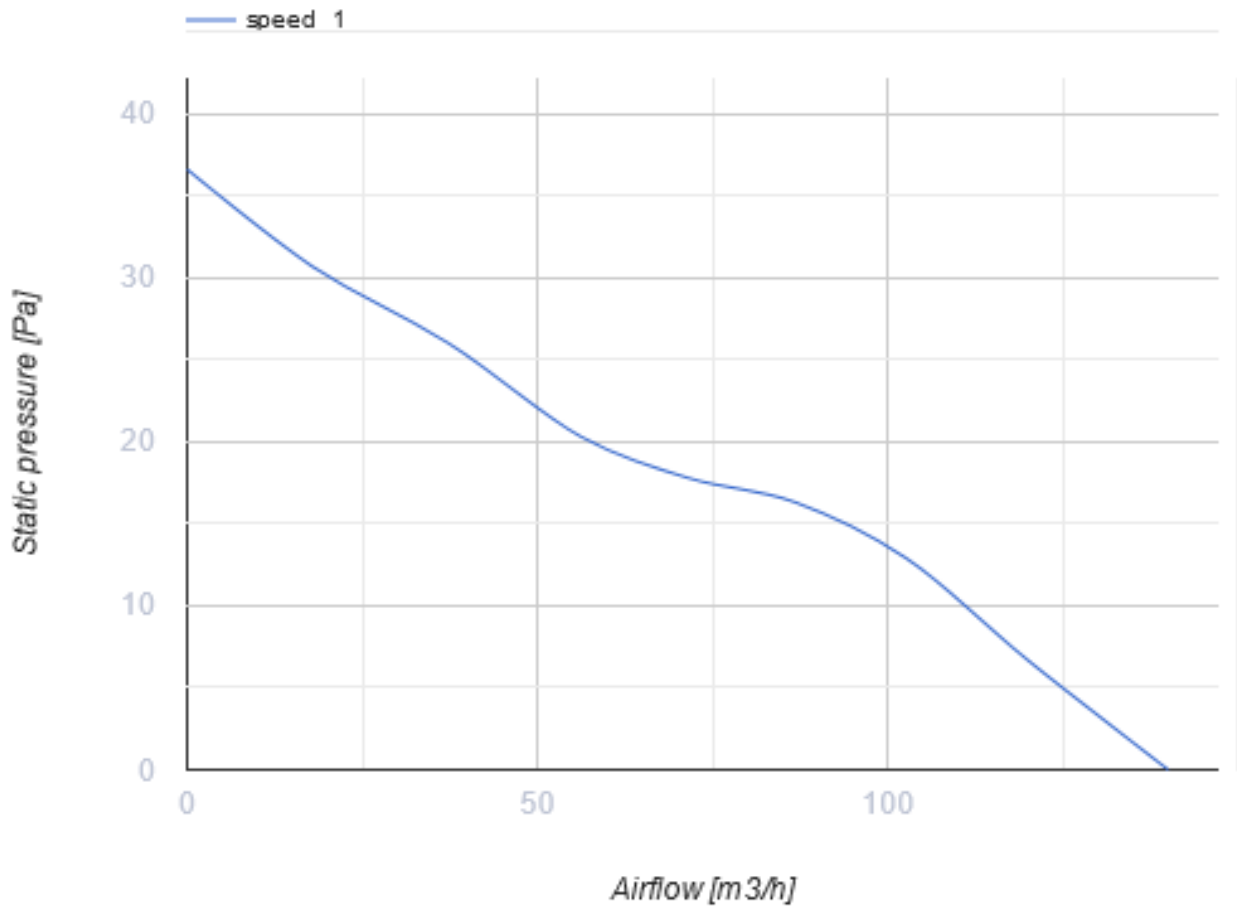

O2 black

Blauberg O2 - your solution for intelligent and efficient exhaust ventilation in any space.

- Maximum airflow: 140
- Sound pressure level LpA at 3 m: 28
- Lighting
- Motor type: DC
- Control: Built-in control panel
- Impeller type: Axial
- Motion sensor
- Humidity sensor: Built-in
- Temperature sensor: Built-in
- Timer: Turn off timer, Turn on timer

	Unit of measurement	O2 black	
Connected air duct size	mm	100	125
Speed	-	1	
Minimum supply voltage	V	100	
Maximum supply voltage	V	240	
Power supply frequency	Hz	50	60
Rated power	W	2.7	2.9
Unit current	A	0.038	0.04
Maximum airflow	m ³ /h	115	140
Sound pressure level LpA at 3 m	dB(A)	27	28
Ambient air temperature min	°C	1	
Ambient air temperature max	°C	40	
Ingress protection rating	-	IP44 Zone 1	

Dimensions

Ecodesign

Trademark	Blauberg					
Model	O2 black					
Specific energy consumption (SEC) (kWh/(m ² /a))	Cold		Average		Warm	
	55.1	A+	28.1	B	12.6	E
Type of ventilation unit	Unidirectional					
Type of drive installed	Variable speed					
Type of heat recovery system	None					
Maximum flow rate (m ³ /h)	140					
Electric power input (W)	2.9					
Reference flow rate (m ³ /s)	0.025					
Specific power input (SPI) (W/(m ³ /h))	0.018					
Control typology	Local demand control					
Maximum external leakage rates (%)	2.7					
Sound power level (dB(A))	42					
Declared typology	RVU UVU					
The annual heating saved (AHS) (kWh/a)	Cold		Average		Warm	
	5536		2830		1280	