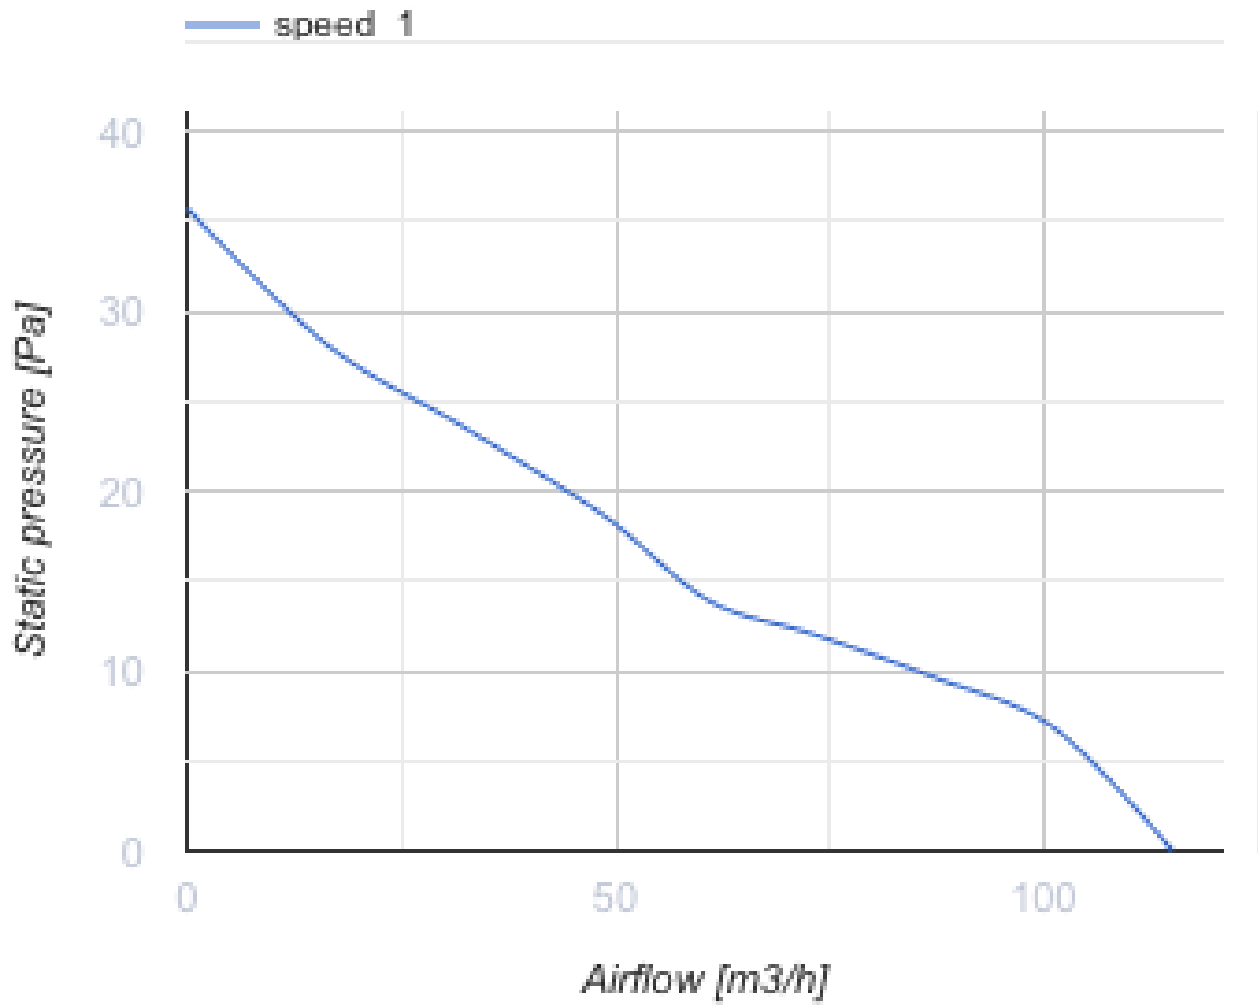

## O2 black

Blauberg O2 - your solution for intelligent and efficient exhaust ventilation in any space.

- Maximum airflow: 140
- Sound pressure level LpA at 3 m: 28
- Lighting
- Motor type: DC
- Control: Built-in control panel
- Impeller type: Axial
- Motion sensor
- Humidity sensor: Built-in
- Temperature sensor: Built-in
- Timer: Turn off timer, Turn on timer

	Unit of measurement	O2 black	
Connected air duct size	mm	100	125
Speed	-	1	
Minimum supply voltage	V	100	
Maximum supply voltage	V	240	
Power supply frequency	Hz	50	60
Rated power	W	2.7	2.9
Unit current	A	0.038	0.04
Maximum airflow	m <sup>3</sup> /h	115	140
Sound pressure level LpA at 3 m	dB(A)	27	28
Ambient air temperature min	°C	1	
Ambient air temperature max	°C	40	
Ingress protection rating	-	IP44 Zone 1	

## Dimensions