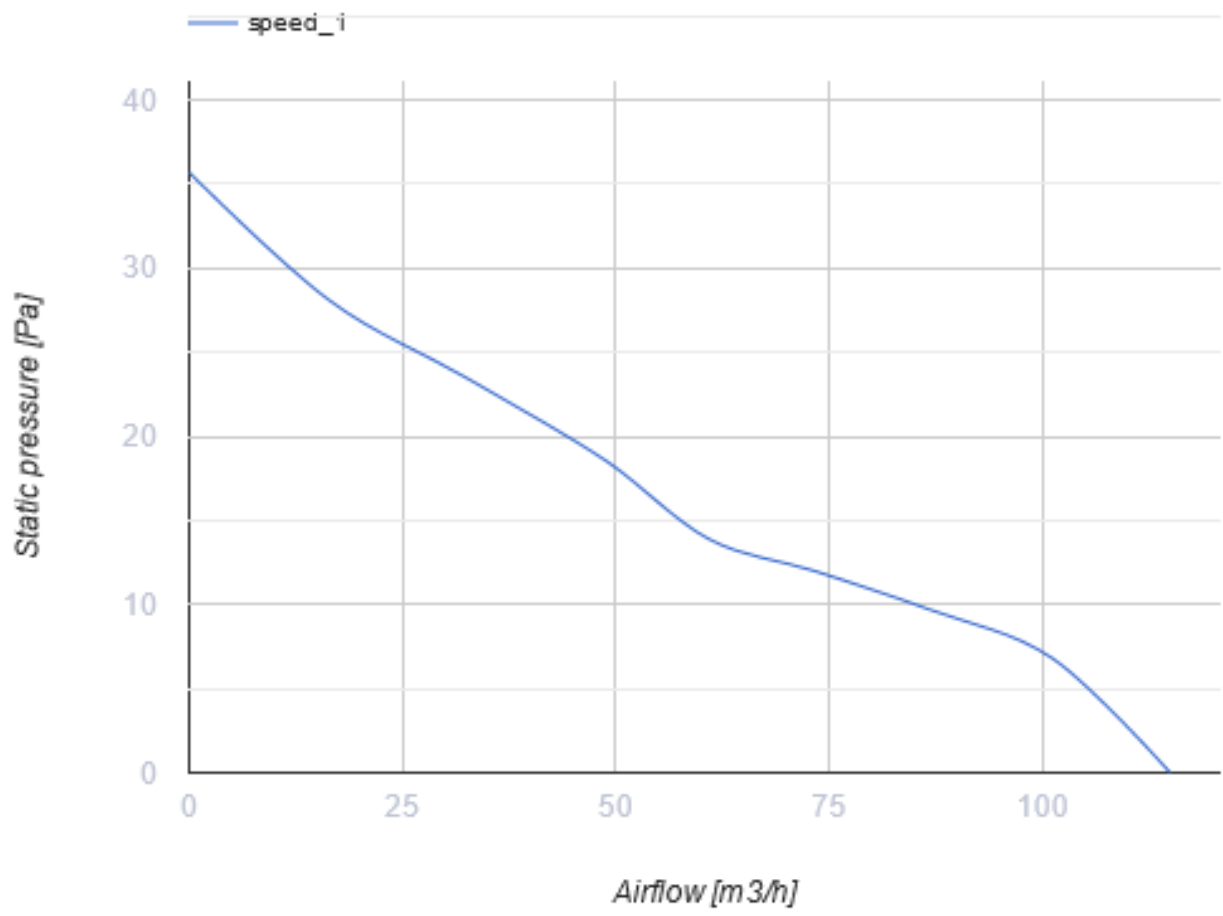

O2 black

Blauberg O2 - your solution for intelligent and efficient exhaust ventilation in any space.

- Maximum airflow: 140
- Sound pressure level LpA at 3 m: 28
- Lighting
- Motor type: DC
- Control: Built-in control panel
- Impeller type: Axial
- Motion sensor
- Humidity sensor: Built-in
- Temperature sensor: Built-in
- Timer: Turn off timer, Turn on timer

	Unit of measurement	O2 black	
Connected air duct size	mm	100	125
Speed	-	1	
Minimum supply voltage	V	100	
Maximum supply voltage	V	240	
Power supply frequency	Hz	50	60
Rated power	W	2.7	2.9
Unit current	A	0.038	0.04
Maximum airflow	m ³ /h	115	140
Sound pressure level LpA at 3 m	dB(A)	27	28
Ambient air temperature min	°C	1	
Ambient air temperature max	°C	40	
Ingress protection rating	-	IP44 Zone 1	

Dimensions

Ecodesign

Trademark	Blauberg					
Model	O2 black					
Specific energy consumption (SEC) (kWh/(m ² /a))	Cold		Average		Warm	
	55.1	A+	28.1	B	12.6	E
Type of ventilation unit	Unidirectional					
Type of drive installed	Variable speed					
Type of heat recovery system	None					
Maximum flow rate (m ³ /h)	140					
Electric power input (W)	2.9					
Reference flow rate (m ³ /s)	0.025					
Specific power input (SPI) (W/(m ³ /h))	0.018					
Control typology	Local demand control					
Maximum external leakage rates (%)	2.7					
Sound power level (dB(A))	42					
Declared typology	RVU UVU					
The annual heating saved (AHS) (kWh/a)	Cold		Average		Warm	
	5536		2830		1280	