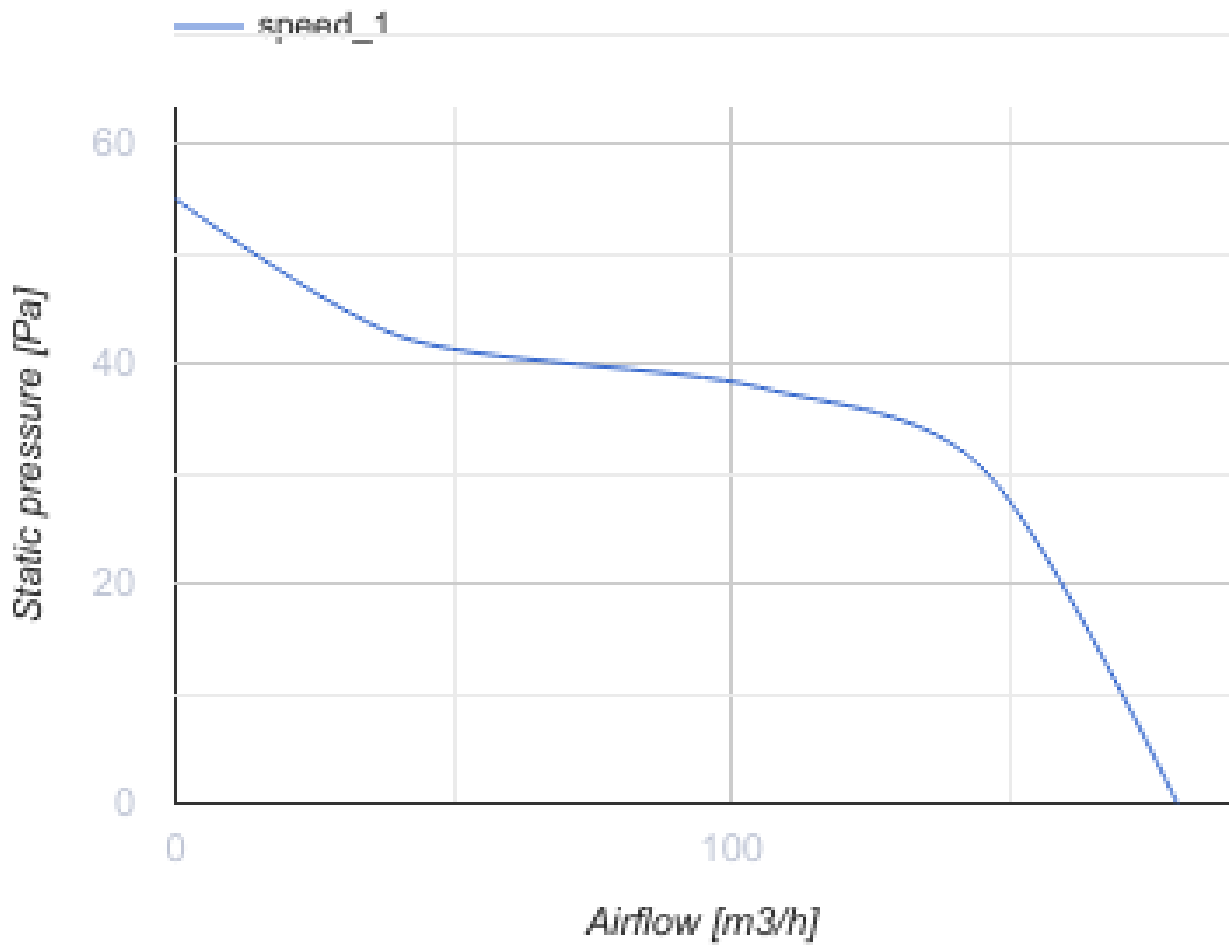

## Line 125 S

Extract fans

- Maximum airflow: 180
- Sound pressure level LpA at 3 m: 35
- Motor type: AC
- Casing material: Plastic
- Pull cord
- Humidity sensor
- Timer: Turn off timer

	Unit of measurement	Line 125 S
Connected air duct size	mm	125
Speed	-	1
Minimum supply voltage	V	220
Maximum supply voltage	V	240
Power supply frequency	Hz	50
Rated power	W	16
Unit current	A	0.1
Maximum airflow	m <sup>3</sup> /h	180
Sound pressure level LpA at 3 m	dB(A)	35
Weight	kg	0.74
Ambient air temperature min	°C	1
Ambient air temperature max	°C	40
Ingress protection rating	-	IP34

### Dimensions

a	b	c	∅ d	e
176	140	114	125	12.5