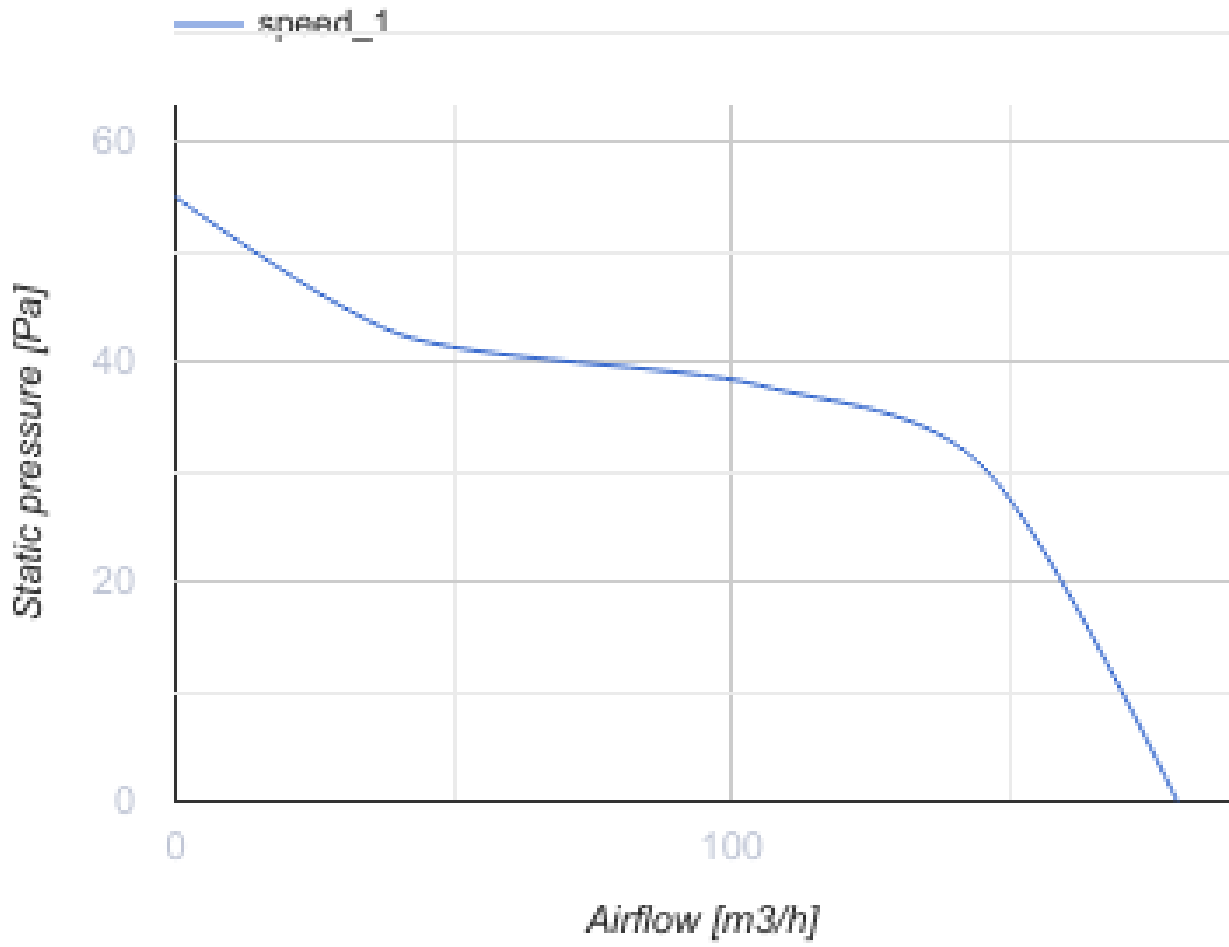

Line 125 S

Extract fans

- Maximum airflow: 180
- Sound pressure level LpA at 3 m: 35
- Motor type: AC
- Casing material: Plastic
- Pull cord
- Humidity sensor
- Timer: Turn off timer

	Unit of measurement	Line 125 S
Connected air duct size	mm	125
Speed	-	1
Minimum supply voltage	V	220
Maximum supply voltage	V	240
Power supply frequency	Hz	50
Rated power	W	16
Unit current	A	0.1
Maximum airflow	m ³ /h	180
Sound pressure level LpA at 3 m	dB(A)	35
Weight	kg	0.74
Ambient air temperature min	°C	1
Ambient air temperature max	°C	40
Ingress protection rating	-	IP34

Dimensions

a	b	c	Ø d	e
176	140	114	125	12.5