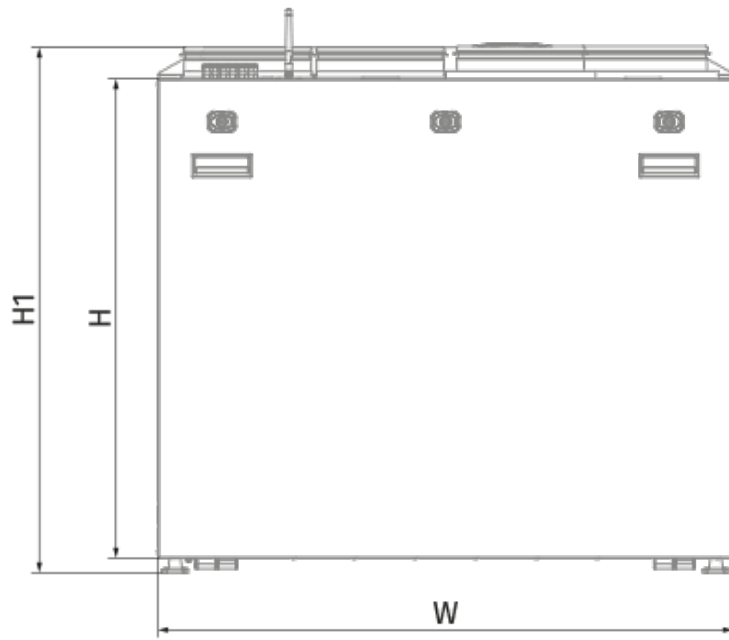

	Unit of measurement	KOMFORT Roto EC SE 601 R S21
Connected air duct size	mm	200
Speed	-	1
Phases	-	1
Minimum supply voltage	V	230
Maximum supply voltage	V	230
Power supply frequency	Hz	50/60
Rated power	W	336
Power of electrical reheater	W	1400
Unit current	A	8.51
Maximum airflow	m ³ /h	747
Sound pressure level LpA at 3 m	dB(A)	29
Heat recovery efficiency, max	%	87
Heat exchanger type	-	Condensation rotary
Weight	kg	90
Extract filter	-	G4 / Coarse > 60%
Supply filter	-	G4 / Coarse > 60% (option F7 / ePM1 60%)
Transported air temperature (max)	°C	40
Transported air temperature (min)	°C	-25
Ambient air temperature min	°C	1

Ambient air temperature max	°C	40
Ambient air humidity max	%	60
Ingress protection rating	-	IP22
Ingress protection rating of the drive	-	IP44

Dimensions

H	W	L	H1	W1	W2	W3	L1	L2	D	D1
750	900	609	828	427	192	140	248	167	200	125