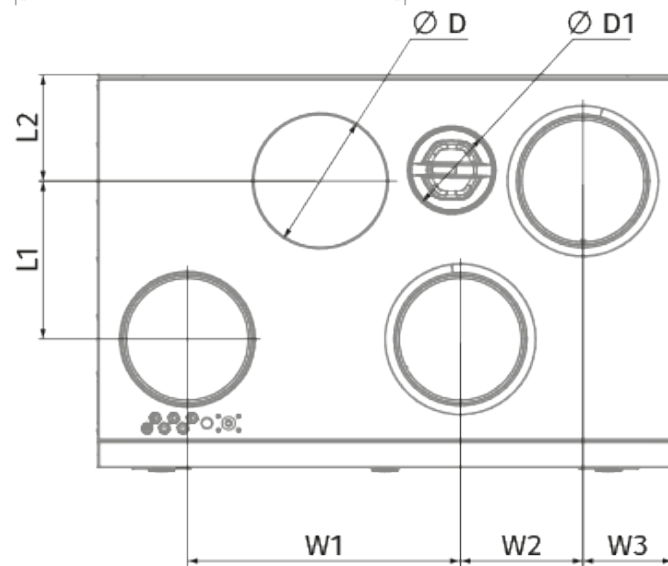

KOMFORT Roto EC SE 601 R S21

Air handling units with rotary heat exchanger

- Power of electrical reheater: 1400
- Maximum airflow: 747
- Sound pressure level LpA at 3 m: 29
- Heat exchanger type: Condensation rotary
- Extract filter: G4 / Coarse > 60%
- Supply filter: G4 / Coarse > 60% (option F7 / ePM1 60%)
- Sound insulation
- Motor type: EC
- Reheater: Built-in
- BMS protocol: ModBus
- Control: Smartphone
- Casing material: Coated steel
- Humidity sensor: Optional
- CO2 sensor: Optional
- VOC sensor: Optional
- PM2.5 sensor: Optional

	Unit of measurement	KOMFORT Roto EC SE 601 R S21
Connected air duct size	mm	200
Speed	-	1
Phases	-	1
Minimum supply voltage	V	230
Maximum supply voltage	V	230
Power supply frequency	Hz	50/60
Rated power	W	336
Power of electrical reheater	W	1400
Unit current	A	8.51
Maximum airflow	m ³ /h	747
Sound pressure level LpA at 3 m	dB(A)	29
Heat recovery efficiency, max	%	87
Heat exchanger type	-	Condensation rotary
Weight	kg	90
Extract filter	-	G4 / Coarse > 60%
Supply filter	-	G4 / Coarse > 60% (option F7 / ePM1 60%)
Transported air temperature (max)	°C	40
Transported air temperature (min)	°C	-25
Ambient air temperature min	°C	1

Ambient air temperature max	°C	40
Ambient air humidity max	%	60
Ingress protection rating	-	IP22
Ingress protection rating of the drive	-	IP44

Dimensions

H	W	L	H1	W1	W2	W3	L1	L2	D	D1
750	900	609	828	427	192	140	248	167	200	125