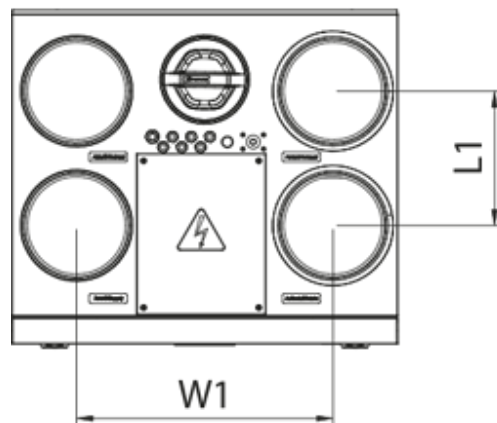

KOMFORT Roto EC SE 401 L S21

Air handling units with rotary heat exchanger

- Power of electrical reheater: 1200
- Maximum airflow: 447
- Sound pressure level LpA at 3 m: 28
- Heat exchanger type: Condensation rotary
- Extract filter: G4 / Coarse > 60%
- Supply filter: G4 / Coarse > 60% (option F7 / ePM1 60%)
- Sound insulation
- Motor type: EC
- Reheater: Built-in
- BMS protocol: ModBus
- Control: Smartphone
- Casing material: Coated steel
- Humidity sensor: Optional
- CO2 sensor: Optional
- VOC sensor: Optional
- PM2.5 sensor: Optional

	Unit of measurement	KOMFORT Roto EC SE 401 L S21
Connected air duct size	mm	160
Speed	-	1
Phases	-	1
Minimum supply voltage	V	230
Maximum supply voltage	V	230
Power supply frequency	Hz	50/60
Rated power	W	257
Power of electrical reheater	W	1200
Unit current	A	7.08
Maximum airflow	m ³ /h	447
Sound pressure level LpA at 3 m	dB(A)	28
Heat recovery efficiency, max	%	89
Heat exchanger type	-	Condensation rotary
Weight	kg	58
Extract filter	-	G4 / Coarse > 60%
Supply filter	-	G4 / Coarse > 60% (option F7 / ePM1 60%)
Transported air temperature (max)	°C	40
Transported air temperature (min)	°C	-25
Ambient air temperature min	°C	1

Ambient air temperature max	°C	40
Ambient air humidity max	%	60
Ingress protection rating	-	IP22
Ingress protection rating of the drive	-	IP44

Dimensions

H	W	L	H1	W1	L1	D
588	598	515	638	397	209	160

Accessories