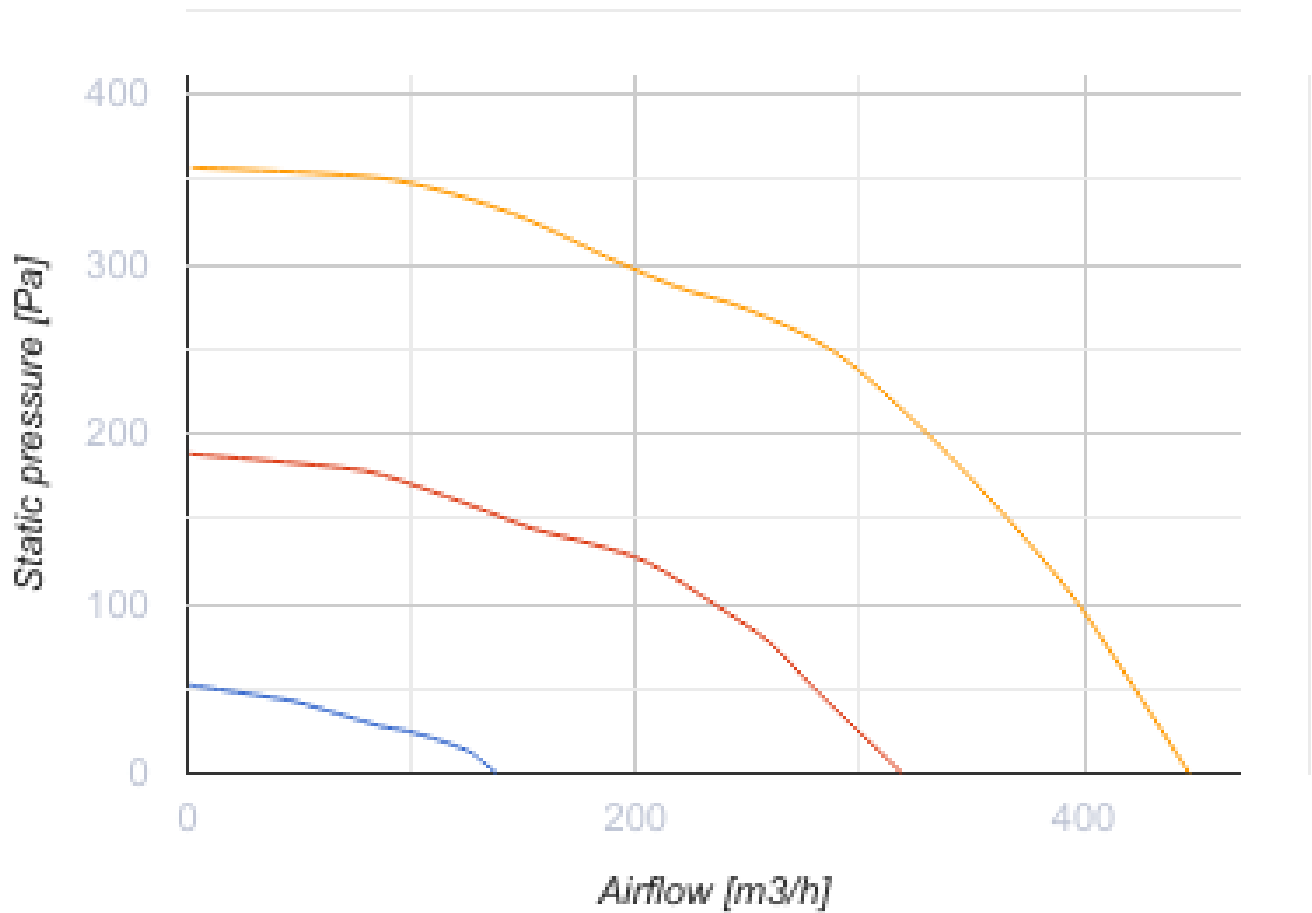

KOMFORT Roto EC SE 401 L S21

Air handling units with rotary heat exchanger

- Power of electrical reheater: 1200
- Maximum airflow: 447
- Sound pressure level LpA at 3 m: 28
- Heat exchanger type: Condensation rotary
- Extract filter: G4 / Coarse > 60%
- Supply filter: G4 / Coarse > 60% (option F7 / ePM1 60%)
- Sound insulation
- Motor type: EC
- Reheater: Built-in
- BMS protocol: ModBus
- Control: Smartphone
- Casing material: Coated steel
- Humidity sensor: Optional
- CO2 sensor: Optional
- VOC sensor: Optional
- PM2.5 sensor: Optional

	Unit of measurement	KOMFORT Roto EC SE 401 L S21
Connected air duct size	mm	160
Speed	-	1
Phases	-	1
Minimum supply voltage	V	230
Maximum supply voltage	V	230
Power supply frequency	Hz	50/60
Rated power	W	257
Power of electrical reheater	W	1200
Unit current	A	7.08
Maximum airflow	m ³ /h	447
Sound pressure level LpA at 3 m	dB(A)	28
Heat recovery efficiency, max	%	89
Heat exchanger type	-	Condensation rotary
Weight	kg	58
Extract filter	-	G4 / Coarse > 60%
Supply filter	-	G4 / Coarse > 60% (option F7 / ePM1 60%)
Transported air temperature (max)	°C	40
Transported air temperature (min)	°C	-25
Ambient air temperature min	°C	1

Ambient air temperature max	°C	40
Ambient air humidity max	%	60
Ingress protection rating	-	IP22
Ingress protection rating of the drive	-	IP44

Dimensions

H	W	L	H1	W1	L1	D
588	598	515	638	397	209	160

Accessories