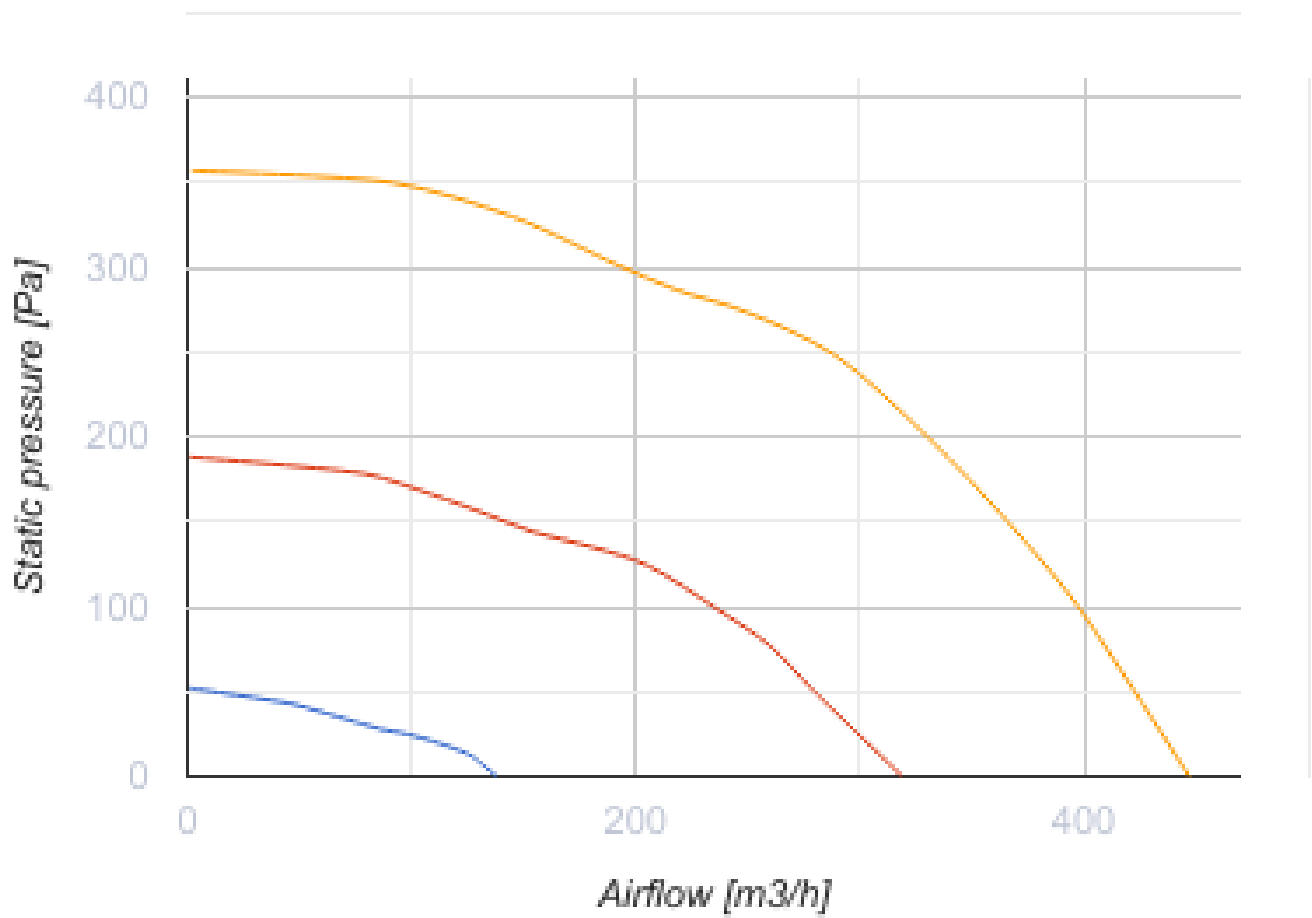

Ambient air temperature min	°C	1
Ambient air temperature max	°C	40
Ambient air humidity max	%	60
Ingress protection rating	-	IP22
Ingress protection rating of the drive	-	IP44

Dimensions

H	W	L	H1	W1	L1	D
588	598	515	638	397	209	160