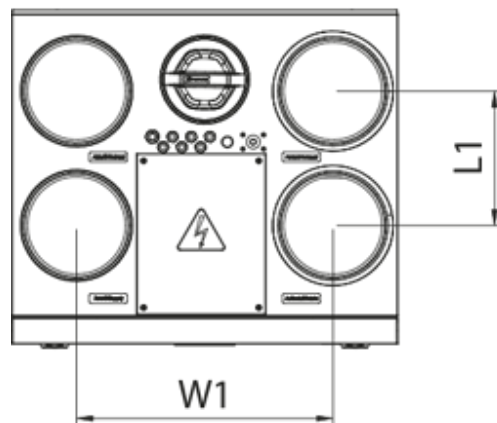

KOMFORT Roto EC SE 401-E L S21

Air handling units with rotary heat exchanger

- Power of electrical reheater: 1200
- Maximum airflow: 447
- Sound pressure level LpA at 3 m: 28
- Heat exchanger type: Sorption rotary
- Extract filter: G4 / Coarse > 60%
- Supply filter: G4 / Coarse > 60% (option F7 / ePM1 60%)
- Sound insulation
- Motor type: EC
- Reheater: Built-in
- BMS protocol: ModBus
- Control: Smartphone
- Casing material: Coated steel
- Humidity sensor: Optional
- CO2 sensor: Optional
- VOC sensor: Optional
- PM2.5 sensor: Optional

	Unit of measurement	KOMFORT Roto EC SE 401-E L S21
Connected air duct size	mm	160
Speed	-	1
Phases	-	1
Minimum supply voltage	V	230
Maximum supply voltage	V	230
Power supply frequency	Hz	50/60
Rated power	W	257
Power of electrical reheater	W	1200
Unit current	A	7.08
Maximum airflow	m ³ /h	447
Sound pressure level LpA at 3 m	dB(A)	28
Heat recovery efficiency, max	%	85
Heat exchanger type	-	Sorption rotary
Weight	kg	58
Extract filter	-	G4 / Coarse > 60%
Supply filter	-	G4 / Coarse > 60% (option F7 / ePM1 60%)
Transported air temperature (max)	°C	40
Transported air temperature (min)	°C	-25

Ambient air temperature min	°C	1
Ambient air temperature max	°C	40
Ambient air humidity max	%	60
Ingress protection rating	-	IP22
Ingress protection rating of the drive	-	IP44

Dimensions

H	W	L	H1	W1	L1	D
588	598	515	638	397	209	160