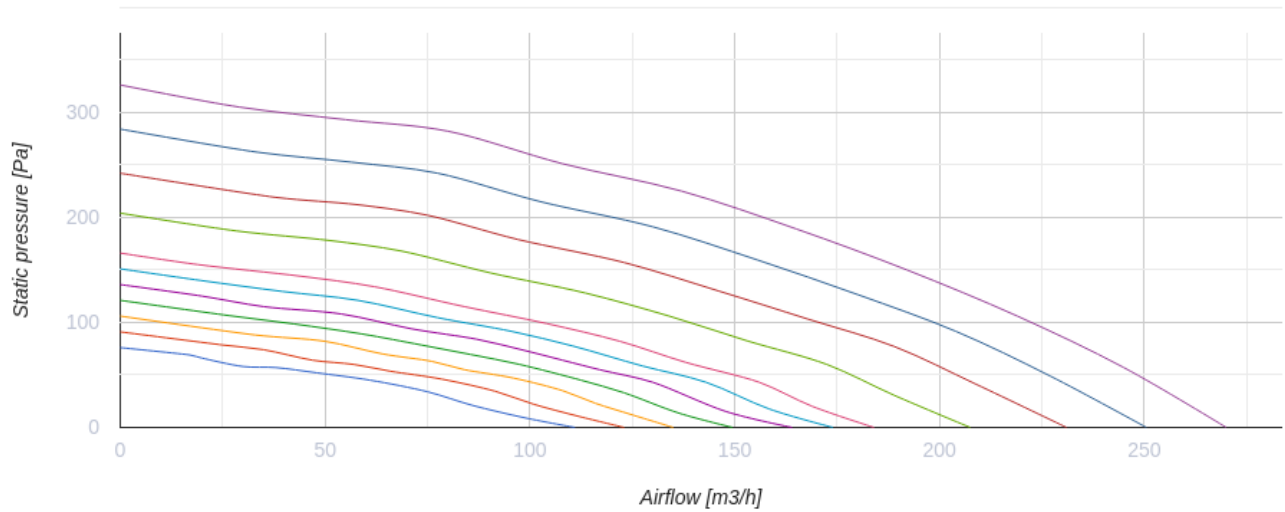

KOMFORT Roto EC S6EK 200 S21

Air handling units with rotary heat exchanger

- Power of electrical reheater: 700
- Maximum airflow: 270
- Sound pressure level LpA at 3 m: 28
- Heat exchanger type: Rotary
- Extract filter: G4
- Supply filter: G4 + F7
- Sound insulation
- Motor type: EC
- Reheater: Electric
- BMS protocol: ModBus
- Control: Smartphone
- Casing material: Galvanized steel
- Humidity sensor: Optional
- CO2 sensor: Optional
- VOC sensor: Optional
- PM2.5 sensor: Optional

	Unit of measurement	KOMFORT Roto EC S6EK 200 S21
Connected air duct size	mm	125
Speed	-	1
Phases	-	1
Minimum supply voltage	V	230
Maximum supply voltage	V	230
Power supply frequency	Hz	50/60
Rated power	W	118
Power of electrical reheater	W	700
Unit current	A	4
Maximum airflow	m ³ /h	270
rotation speed at 50hz	-	1800
Sound pressure level LpA at 3 m	dB(A)	28
Heat recovery efficiency, max	%	92
Heat exchanger type	-	Rotary
Heat exchanger material	-	Aluminum
Weight	kg	48
Extract filter	-	G4
Supply filter	-	G4 + F7
Transported air temperature (max)	°C	40
Transported air temperature (min)	°C	-25

Ambient air temperature min	°C	1
Ambient air temperature max	°C	40
Ambient air humidity max	%	60
Ingress protection rating	-	IP22
Ingress protection rating of the drive	-	IP44

Dimensions

Ø D	B	B1	H	H1	L
125	348	371	791	865	598