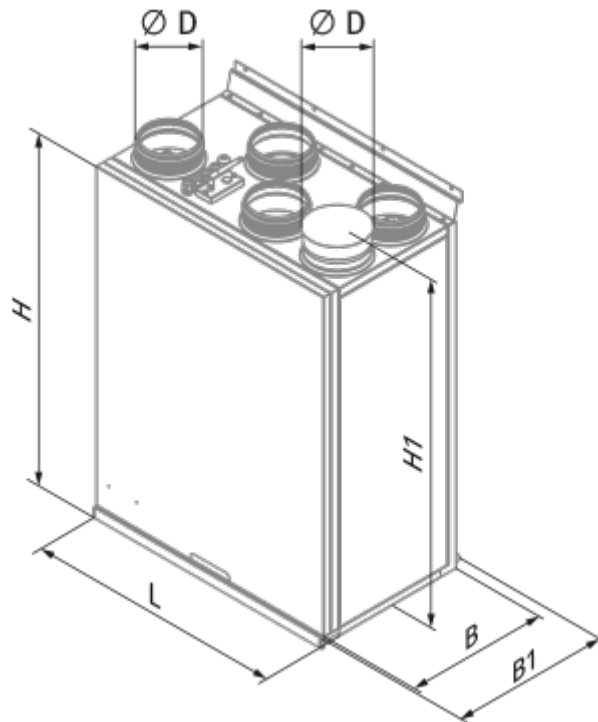

KOMFORT Roto EC S6EK 200 S21

Air handling units with rotary heat exchanger

- Power of electrical reheater: 700
- Maximum airflow: 270
- Sound pressure level LpA at 3 m: 28
- Heat exchanger type: Rotary
- Extract filter: G4
- Supply filter: G4 + F7
- Sound insulation
- Motor type: EC
- Reheater: Electric
- BMS protocol: ModBus
- Control: Smartphone
- Casing material: Galvanized steel
- Humidity sensor: Optional
- CO2 sensor: Optional
- VOC sensor: Optional
- PM2.5 sensor: Optional

	Unit of measurement	KOMFORT Roto EC S6EK 200 S21
Connected air duct size	mm	125
Speed	-	1
Phases	-	1
Minimum supply voltage	V	230
Maximum supply voltage	V	230
Power supply frequency	Hz	50/60
Rated power	W	118
Power of electrical reheater	W	700
Unit current	A	4
Maximum airflow	m ³ /h	270
rotation speed at 50hz	-	1800
Sound pressure level LpA at 3 m	dB(A)	28
Heat recovery efficiency, max	%	92
Heat exchanger type	-	Rotary
Heat exchanger material	-	Aluminum
Weight	kg	48
Extract filter	-	G4
Supply filter	-	G4 + F7
Transported air temperature (max)	°C	40
Transported air temperature (min)	°C	-25

Ambient air temperature min	°C	1
Ambient air temperature max	°C	40
Ambient air humidity max	%	60
Ingress protection rating	-	IP22
Ingress protection rating of the drive	-	IP44

Dimensions

Ø D	B	B1	H	H1	L
125	348	371	791	865	598