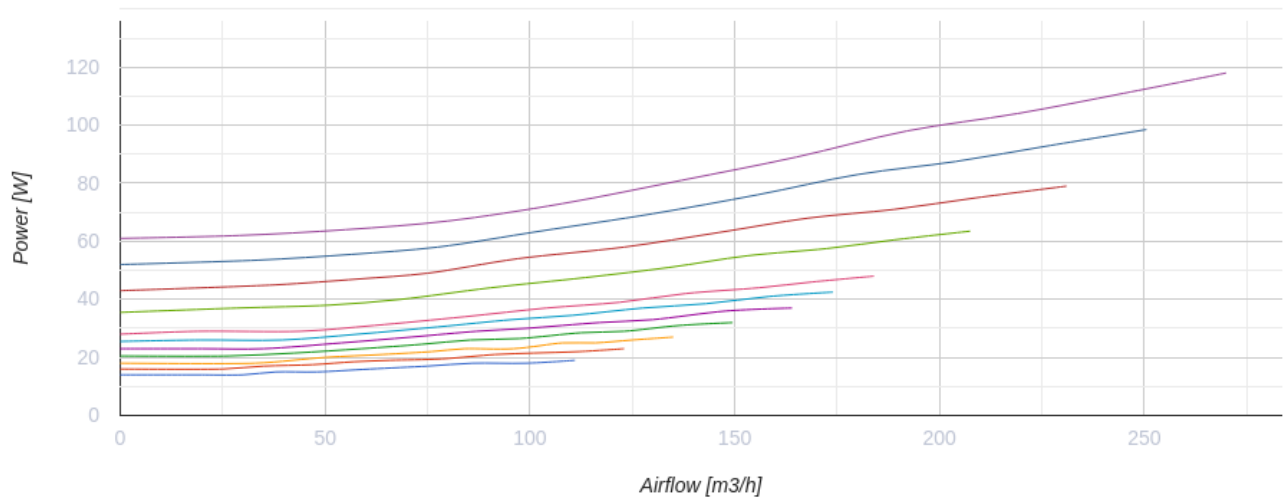

Ambient air temperature min	°C	1
Ambient air temperature max	°C	40
Ambient air humidity max	%	60
Ingress protection rating	-	IP22
Ingress protection rating of the drive	-	IP44

Dimensions

Ø D	B	B1	H	H1	L
125	348	371	791	865	598