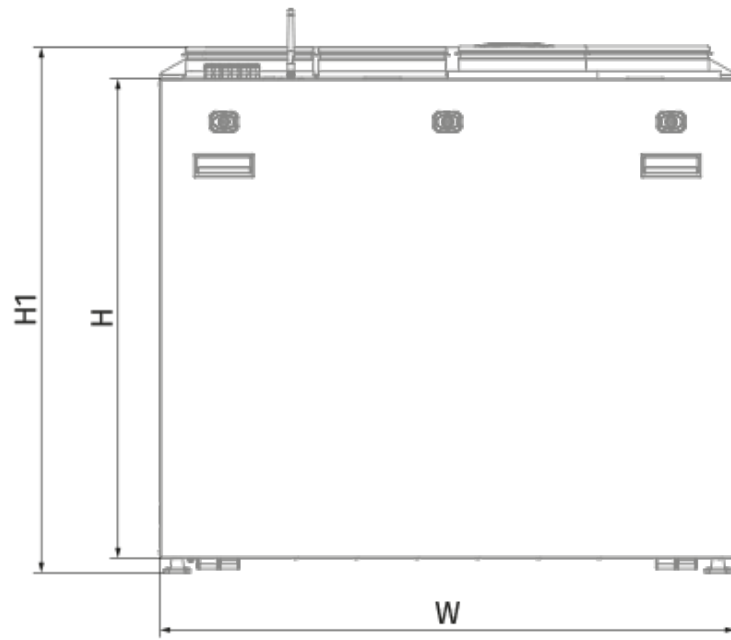

	Unit of measurement	KOMFORT Roto EC S 601 L S21
Connected air duct size	mm	200
Speed	-	1
Phases	-	1
Minimum supply voltage	V	230
Maximum supply voltage	V	230
Power supply frequency	Hz	50/60
Rated power	W	336
Unit current	A	2.3
Maximum airflow	m ³ /h	747
Sound pressure level LpA at 3 m	dB(A)	29
Heat recovery efficiency, max	%	87
Heat exchanger type	-	Condensation rotary
Weight	kg	90
Extract filter	-	G4 / Coarse > 60%
Supply filter	-	G4 / Coarse > 60% (option F7 / ePM1 60%)
Transported air temperature (max)	°C	40
Transported air temperature (min)	°C	-25
Ambient air temperature min	°C	1
Ambient air temperature max	°C	40
Ambient air humidity max	%	60
Ingress protection rating	-	IP22

Ingress protection rating of the drive	-	IP44
--	---	------

Dimensions

H	W	L	H1	W1	W2	W3	L1	L2	D	D1
750	900	609	828	427	192	140	248	167	200	125

Accessories

Control Panels

Name	Photo	Description
S25		LCD control panel
S22		Control panels
S22 Wi-Fi		Control panels