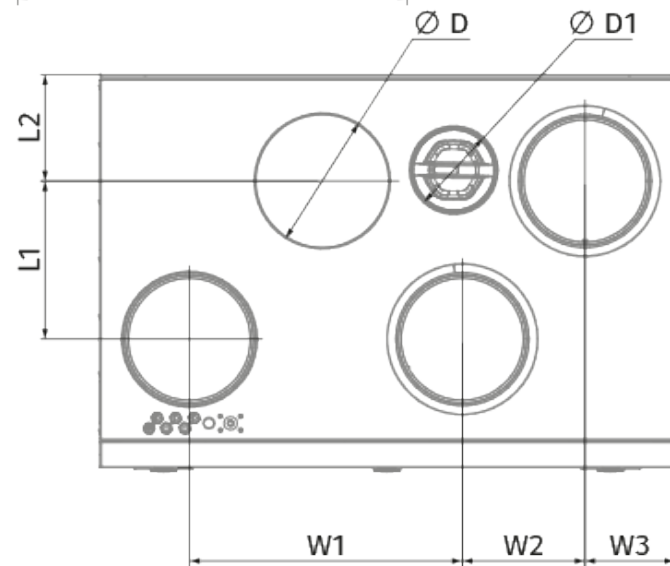

KOMFORT Roto EC S 601 L S21

Air handling units with rotary heat exchanger

- Maximum airflow: 747
- Sound pressure level LpA at 3 m: 29
- Heat exchanger type: Condensation rotary
- Extract filter: G4 / Coarse > 60%
- Supply filter: G4 / Coarse > 60% (option F7 / ePM1 60%)
- Sound insulation
- Motor type: EC
- BMS protocol: ModBus
- Control: Smartphone
- Casing material: Coated steel
- Humidity sensor: Optional
- CO2 sensor: Optional
- VOC sensor: Optional
- PM2.5 sensor: Optional

	Unit of measurement	KOMFORT Roto EC S 601 L S21
Connected air duct size	mm	200
Speed	-	1
Phases	-	1
Minimum supply voltage	V	230
Maximum supply voltage	V	230
Power supply frequency	Hz	50/60
Rated power	W	336
Unit current	A	2.3
Maximum airflow	m ³ /h	747
Sound pressure level LpA at 3 m	dB(A)	29
Heat recovery efficiency, max	%	87
Heat exchanger type	-	Condensation rotary
Weight	kg	90
Extract filter	-	G4 / Coarse > 60%
Supply filter	-	G4 / Coarse > 60% (option F7 / ePM1 60%)
Transported air temperature (max)	°C	40
Transported air temperature (min)	°C	-25
Ambient air temperature min	°C	1
Ambient air temperature max	°C	40
Ambient air humidity max	%	60
Ingress protection rating	-	IP22

Ingress protection rating of the drive	-	IP44
--	---	------

Dimensions

H	W	L	H1	W1	W2	W3	L1	L2	D	D1
750	900	609	828	427	192	140	248	167	200	125

Accessories

Control Panels

Name	Photo	Description
S25		LCD control panel
S22		Control panels
S22 Wi-Fi		Control panels