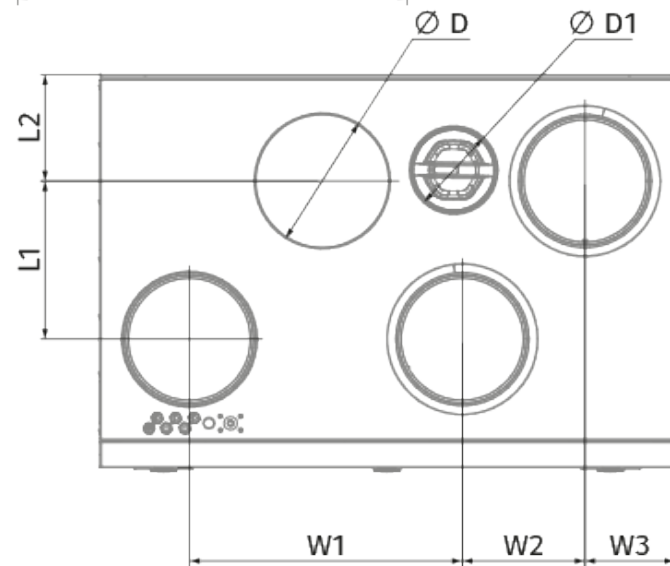

KOMFORT Roto EC S 601-E R S21

Air handling units with rotary heat exchanger

- Maximum airflow: 747
- Sound pressure level LpA at 3 m: 29
- Heat exchanger type: Sorption rotary
- Extract filter: G4 / Coarse > 60%
- Supply filter: G4 / Coarse > 60% (option F7 / ePM1 60%)
- Sound insulation
- Motor type: EC
- BMS protocol: ModBus
- Control: Smartphone
- Casing material: Coated steel
- Humidity sensor: Optional
- CO2 sensor: Optional
- VOC sensor: Optional
- PM2.5 sensor: Optional

	Unit of measurement	KOMFORT Roto EC S 601-E R S21
Connected air duct size	mm	200
Speed	-	1
Phases	-	1
Minimum supply voltage	V	230
Maximum supply voltage	V	230
Power supply frequency	Hz	50/60
Rated power	W	336
Unit current	A	2.3
Maximum airflow	m ³ /h	747
Sound pressure level LpA at 3 m	dB(A)	29
Heat recovery efficiency, max	%	86
Heat exchanger type	-	Sorption rotary
Weight	kg	90
Extract filter	-	G4 / Coarse > 60%
Supply filter	-	G4 / Coarse > 60% (option F7 / ePM1 60%)
Transported air temperature (max)	°C	40
Transported air temperature (min)	°C	-25
Ambient air temperature min	°C	1
Ambient air temperature max	°C	40
Ambient air humidity max	%	60
Ingress protection rating	-	IP22

Ingress protection rating of the drive	-	IP44
--	---	------

Dimensions

H	W	L	H1	W1	W2	W3	L1	L2	D	D1
750	900	609	828	427	192	140	248	167	200	125

Accessories

Control Panels

Name	Photo	Description
S25		LCD control panel
S22		Control panels
S22 Wi-Fi		Control panels