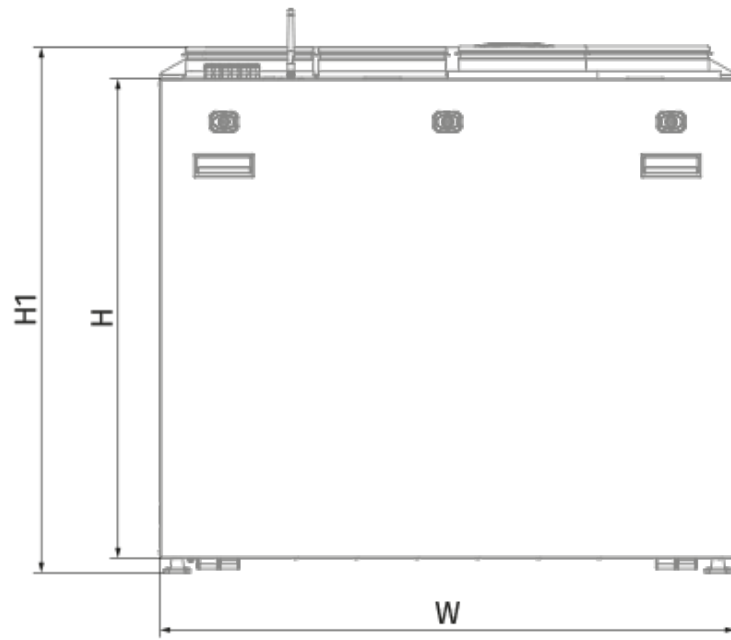

	Unit of measurement	KOMFORT Roto EC S 601-E R S21
Connected air duct size	mm	200
Speed	-	1
Phases	-	1
Minimum supply voltage	V	230
Maximum supply voltage	V	230
Power supply frequency	Hz	50/60
Rated power	W	336
Unit current	A	2.3
Maximum airflow	m ³ /h	747
Sound pressure level LpA at 3 m	dB(A)	29
Heat recovery efficiency, max	%	86
Heat exchanger type	-	Sorption rotary
Weight	kg	90
Extract filter	-	G4 / Coarse > 60%
Supply filter	-	G4 / Coarse > 60% (option F7 / ePM1 60%)
Transported air temperature (max)	°C	40
Transported air temperature (min)	°C	-25
Ambient air temperature min	°C	1
Ambient air temperature max	°C	40
Ambient air humidity max	%	60
Ingress protection rating	-	IP22

Ingress protection rating of the drive	-	IP44
--	---	------

Dimensions

H	W	L	H1	W1	W2	W3	L1	L2	D	D1
750	900	609	828	427	192	140	248	167	200	125

Accessories

Control Panels

Name	Photo	Description
S25		LCD control panel
S22		Control panels
S22 Wi-Fi		Control panels