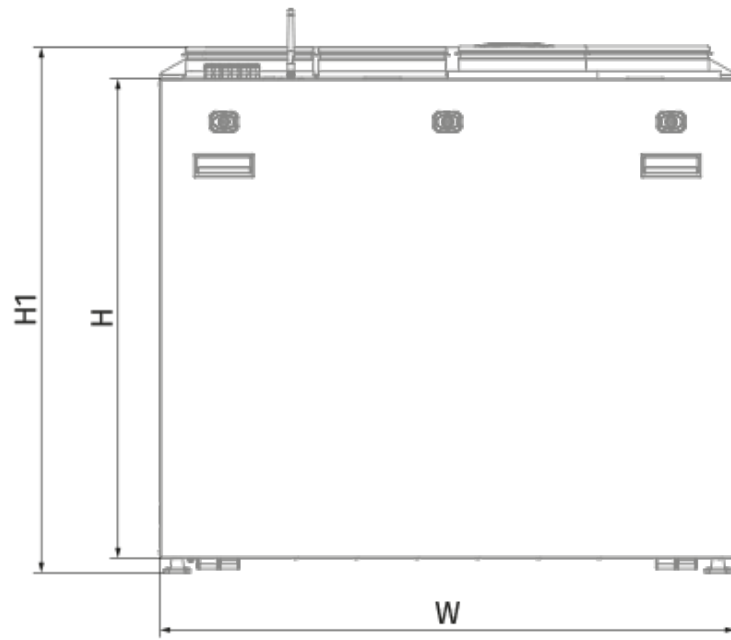

	Unit of measurement	KOMFORT Roto EC S 601-E L S21
Connected air duct size	mm	200
Speed	-	1
Phases	-	1
Minimum supply voltage	V	230
Maximum supply voltage	V	230
Power supply frequency	Hz	50/60
Rated power	W	336
Unit current	A	2.3
Maximum airflow	m ³ /h	747
Sound pressure level LpA at 3 m	dB(A)	29
Heat recovery efficiency, max	%	86
Heat exchanger type	-	Sorption rotary
Weight	kg	90
Extract filter	-	G4 / Coarse > 60%
Supply filter	-	G4 / Coarse > 60% (option F7 / ePM1 60%)
Transported air temperature (max)	°C	40
Transported air temperature (min)	°C	-25
Ambient air temperature min	°C	1
Ambient air temperature max	°C	40
Ambient air humidity max	%	60
Ingress protection rating	-	IP22

Ingress protection rating of the drive	-	IP44
--	---	------

Dimensions

H	W	L	H1	W1	W2	W3	L1	L2	D	D1
750	900	609	828	427	192	140	248	167	200	125

Accessories

Control Panels

Name	Photo	Description
S25		LCD control panel
S22		Control panels
S22 Wi-Fi		Control panels