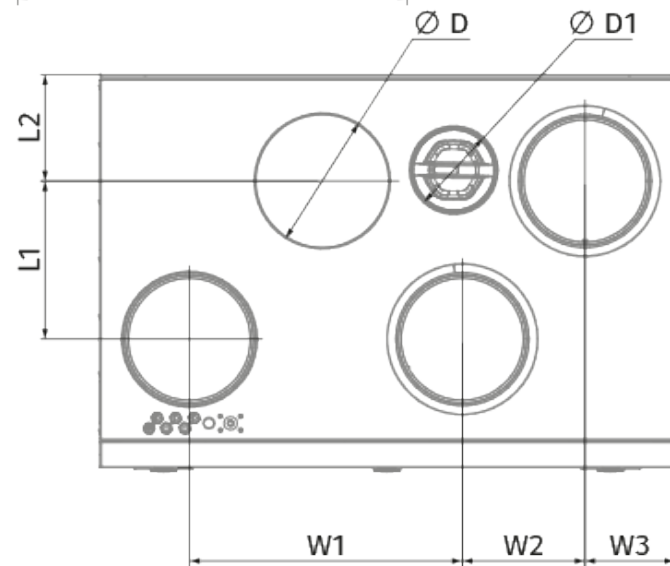

KOMFORT Roto EC S 601-E L S21

Air handling units with rotary heat exchanger

- Maximum airflow: 747
- Sound pressure level LpA at 3 m: 29
- Heat exchanger type: Sorption rotary
- Extract filter: G4 / Coarse > 60%
- Supply filter: G4 / Coarse > 60% (option F7 / ePM1 60%)
- Sound insulation
- Motor type: EC
- BMS protocol: ModBus
- Control: Smartphone
- Casing material: Coated steel
- Humidity sensor: Optional
- CO2 sensor: Optional
- VOC sensor: Optional
- PM2.5 sensor: Optional

	Unit of measurement	KOMFORT Roto EC S 601-E L S21
Connected air duct size	mm	200
Speed	-	1
Phases	-	1
Minimum supply voltage	V	230
Maximum supply voltage	V	230
Power supply frequency	Hz	50/60
Rated power	W	336
Unit current	A	2.3
Maximum airflow	m ³ /h	747
Sound pressure level LpA at 3 m	dB(A)	29
Heat recovery efficiency, max	%	86
Heat exchanger type	-	Sorption rotary
Weight	kg	90
Extract filter	-	G4 / Coarse > 60%
Supply filter	-	G4 / Coarse > 60% (option F7 / ePM1 60%)
Transported air temperature (max)	°C	40
Transported air temperature (min)	°C	-25
Ambient air temperature min	°C	1
Ambient air temperature max	°C	40
Ambient air humidity max	%	60
Ingress protection rating	-	IP22

Ingress protection rating of the drive	-	IP44
--	---	------

Dimensions

H	W	L	H1	W1	W2	W3	L1	L2	D	D1
750	900	609	828	427	192	140	248	167	200	125

Accessories

Control Panels

Name	Photo	Description
S25		LCD control panel
S22		Control panels
S22 Wi-Fi		Control panels