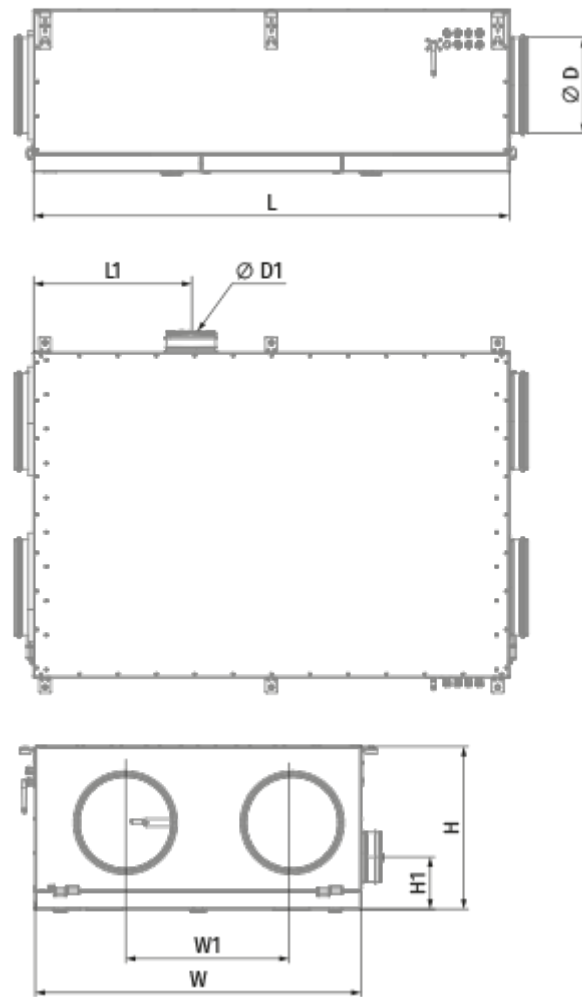

KOMFORT Roto EC D 651 R S21

Air handling units with rotary heat exchanger

- Maximum airflow: 798
- Sound pressure level LpA at 3 m: 31
- Heat exchanger type: Condensation rotary
- Extract filter: G4 / Coarse > 60%
- Supply filter: G4 / Coarse > 60% (option F7 / ePM1 60%)
- Sound insulation
- Motor type: EC
- Bypass: Auto
- BMS protocol: ModBus
- Control: Smartphone
- Casing material: Coated steel
- Humidity sensor: Optional
- CO2 sensor: Optional
- VOC sensor: Optional
- PM2.5 sensor: Optional

	Unit of measurement	KOMFORT Roto EC D 651 R S21
Connected air duct size	mm	250
Speed	-	1
Phases	-	1
Minimum supply voltage	V	230
Maximum supply voltage	V	230
Power supply frequency	Hz	50/60
Rated power	W	377
Unit current	A	2.58
Maximum airflow	m ³ /h	798
Sound pressure level LpA at 3 m	dB(A)	31
Heat recovery efficiency, max	%	85
Heat exchanger type	-	Condensation rotary
Weight	kg	103
Extract filter	-	G4 / Coarse > 60%
Supply filter	-	G4 / Coarse > 60% (option F7 / ePM1 60%)
Transported air temperature (max)	°C	40
Transported air temperature (min)	°C	-25
Ambient air temperature min	°C	1
Ambient air temperature max	°C	40
Ambient air humidity max	%	60

Ingress protection rating	-	IP22
Ingress protection rating of the drive	-	IP44

Dimensions

Ø D	Ø D1	H	H1	L	L1	W	W1
250	125	425	136	850	410	850	435

Accessories

Other accessories

Name	Photo	Description
S25		LCD control panel
S22		Control panels
S22 Wi-Fi		Control panels