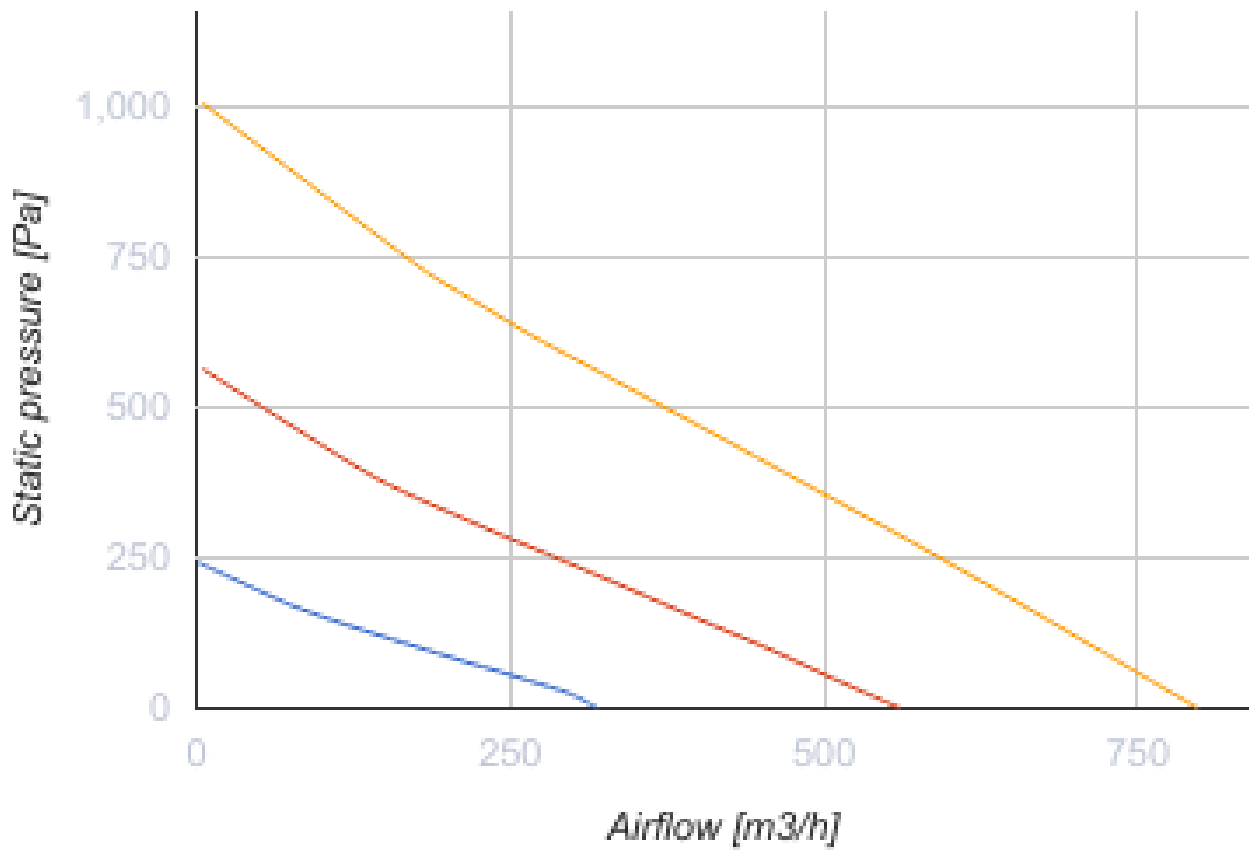

KOMFORT Roto EC D 651 R S21

Air handling units with rotary heat exchanger

- Maximum airflow: 798
- Sound pressure level LpA at 3 m: 31
- Heat exchanger type: Condensation rotary
- Extract filter: G4 / Coarse > 60%
- Supply filter: G4 / Coarse > 60% (option F7 / ePM1 60%)
- Sound insulation
- Motor type: EC
- Bypass: Auto
- BMS protocol: ModBus
- Control: Smartphone
- Casing material: Coated steel
- Humidity sensor: Optional
- CO2 sensor: Optional
- VOC sensor: Optional
- PM2.5 sensor: Optional

	Unit of measurement	KOMFORT Roto EC D 651 R S21
Connected air duct size	mm	250
Speed	-	1
Phases	-	1
Minimum supply voltage	V	230
Maximum supply voltage	V	230
Power supply frequency	Hz	50/60
Rated power	W	377
Unit current	A	2.58
Maximum airflow	m ³ /h	798
Sound pressure level LpA at 3 m	dB(A)	31
Heat recovery efficiency, max	%	85
Heat exchanger type	-	Condensation rotary
Weight	kg	103
Extract filter	-	G4 / Coarse > 60%
Supply filter	-	G4 / Coarse > 60% (option F7 / ePM1 60%)
Transported air temperature (max)	°C	40
Transported air temperature (min)	°C	-25
Ambient air temperature min	°C	1
Ambient air temperature max	°C	40
Ambient air humidity max	%	60

Ingress protection rating	-	IP22
Ingress protection rating of the drive	-	IP44

Dimensions

Ø D	Ø D1	H	H1	L	L1	W	W1
250	125	425	136	850	410	850	435

Accessories

Other accessories

Name	Photo	Description
S25		LCD control panel
S22		Control panels
S22 Wi-Fi		Control panels