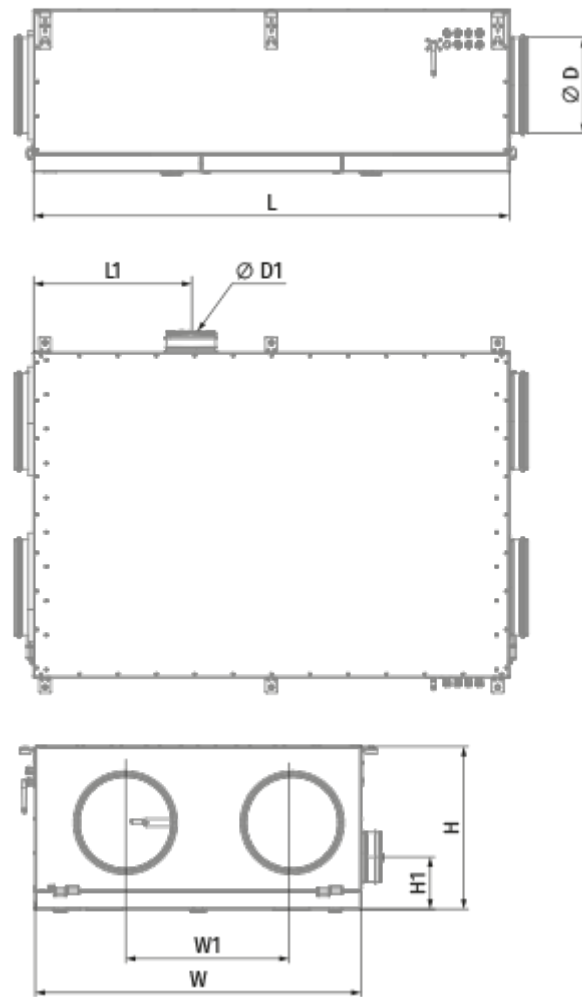

KOMFORT Roto EC D 651 L S21

Air handling units with rotary heat exchanger

- Maximum airflow: 798
- Sound pressure level LpA at 3 m: 31
- Heat exchanger type: Condensation rotary
- Extract filter: G4 / Coarse > 60%
- Supply filter: G4 / Coarse > 60% (option F7 / ePM1 60%)
- Sound insulation
- Motor type: EC
- Bypass: Auto
- BMS protocol: ModBus
- Control: Smartphone
- Casing material: Coated steel
- Humidity sensor: Optional
- CO2 sensor: Optional
- VOC sensor: Optional
- PM2.5 sensor: Optional

	Unit of measurement	KOMFORT Roto EC D 651 L S21
Connected air duct size	mm	250
Speed	-	1
Phases	-	1
Minimum supply voltage	V	230
Maximum supply voltage	V	230
Power supply frequency	Hz	50/60
Rated power	W	377
Unit current	A	2.58
Maximum airflow	m ³ /h	798
Sound pressure level LpA at 3 m	dB(A)	31
Heat recovery efficiency, max	%	85
Heat exchanger type	-	Condensation rotary
Weight	kg	103
Extract filter	-	G4 / Coarse > 60%
Supply filter	-	G4 / Coarse > 60% (option F7 / ePM1 60%)
Transported air temperature (max)	°C	40
Transported air temperature (min)	°C	-25
Ambient air temperature min	°C	1
Ambient air temperature max	°C	40
Ambient air humidity max	%	60

Ingress protection rating	-	IP22
Ingress protection rating of the drive	-	IP44

Dimensions

Ø D	Ø D1	H	H1	L	L1	W	W1
250	125	425	136	850	410	850	435

Accessories

Other accessories

Name	Photo	Description
S25		LCD control panel
S22		Control panels
S22 Wi-Fi		Control panels