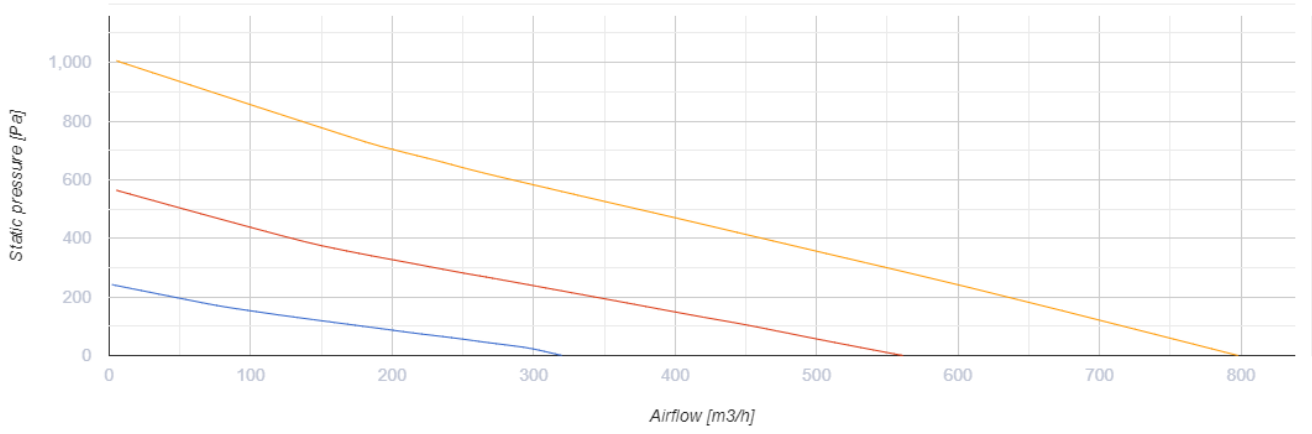

KOMFORT Roto EC D 651 L S21

Air handling units with rotary heat exchanger

- Maximum airflow: 798
- Sound pressure level LpA at 3 m: 31
- Heat exchanger type: Condensation rotary
- Extract filter: G4 / Coarse > 60%
- Supply filter: G4 / Coarse > 60% (option F7 / ePM1 60%)
- Sound insulation
- Motor type: EC
- Bypass: Auto
- BMS protocol: ModBus
- Control: Smartphone
- Casing material: Coated steel
- Humidity sensor: Optional
- CO2 sensor: Optional
- VOC sensor: Optional
- PM2.5 sensor: Optional

	Unit of measurement	KOMFORT Roto EC D 651 L S21
Connected air duct size	mm	250
Speed	-	1
Phases	-	1
Minimum supply voltage	V	230
Maximum supply voltage	V	230
Power supply frequency	Hz	50/60
Rated power	W	377
Unit current	A	2.58
Maximum airflow	m ³ /h	798
Sound pressure level LpA at 3 m	dB(A)	31
Heat recovery efficiency, max	%	85
Heat exchanger type	-	Condensation rotary
Weight	kg	103
Extract filter	-	G4 / Coarse > 60%
Supply filter	-	G4 / Coarse > 60% (option F7 / ePM1 60%)
Transported air temperature (max)	°C	40
Transported air temperature (min)	°C	-25
Ambient air temperature min	°C	1
Ambient air temperature max	°C	40
Ambient air humidity max	%	60

Ingress protection rating	-	IP22
Ingress protection rating of the drive	-	IP44

Dimensions

Ø D	Ø D1	H	H1	L	L1	W	W1
250	125	425	136	850	410	850	435

Accessories

Other accessories

Name	Photo	Description
S25		LCD control panel
S22		Control panels
S22 Wi-Fi		Control panels