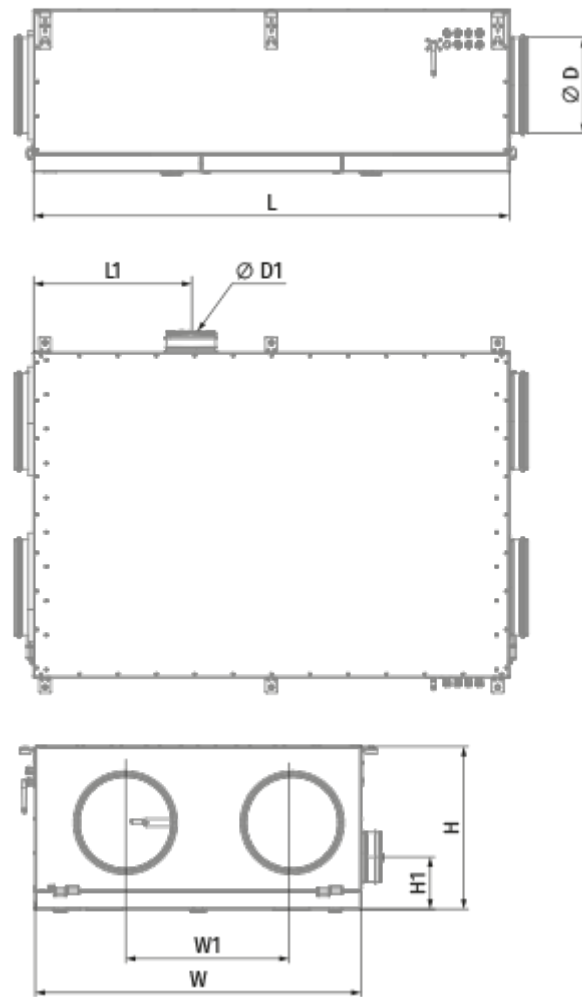

KOMFORT Roto EC D 651-E L S21

Air handling units with rotary heat exchanger

- Maximum airflow: 798
- Sound pressure level LpA at 3 m: 31
- Heat exchanger type: Sorption rotary
- Extract filter: G4 / Coarse > 60%
- Supply filter: G4 / Coarse > 60% (option F7 / ePM1 60%)
- Sound insulation
- Motor type: EC
- Enthalpy heat exchanger
- Bypass: Auto
- BMS protocol: ModBus
- Control: Smartphone
- Casing material: Coated steel
- Humidity sensor: Optional
- CO2 sensor: Optional
- VOC sensor: Optional
- PM2.5 sensor: Optional

	Unit of measurement	KOMFORT Roto EC D 651-E L S21
Connected air duct size	mm	250
Speed	-	1
Phases	-	1
Minimum supply voltage	V	230
Maximum supply voltage	V	230
Power supply frequency	Hz	50/60
Rated power	W	377
Unit current	A	2.58
Maximum airflow	m ³ /h	798
Sound pressure level LpA at 3 m	dB(A)	31
Heat recovery efficiency, max	%	84
Heat exchanger type	-	Sorption rotary
Weight	kg	103
Extract filter	-	G4 / Coarse > 60%
Supply filter	-	G4 / Coarse > 60% (option F7 / ePM1 60%)
Transported air temperature (max)	°C	40
Transported air temperature (min)	°C	-25
Ambient air temperature min	°C	1
Ambient air temperature max	°C	40

Ambient air humidity max	%	60
Ingress protection rating	-	IP22
Ingress protection rating of the drive	-	IP44

Dimensions

Ø D	Ø D1	H	H1	L	L1	W	W1
250	125	425	136	850	410	850	435

Accessories

Other accessories