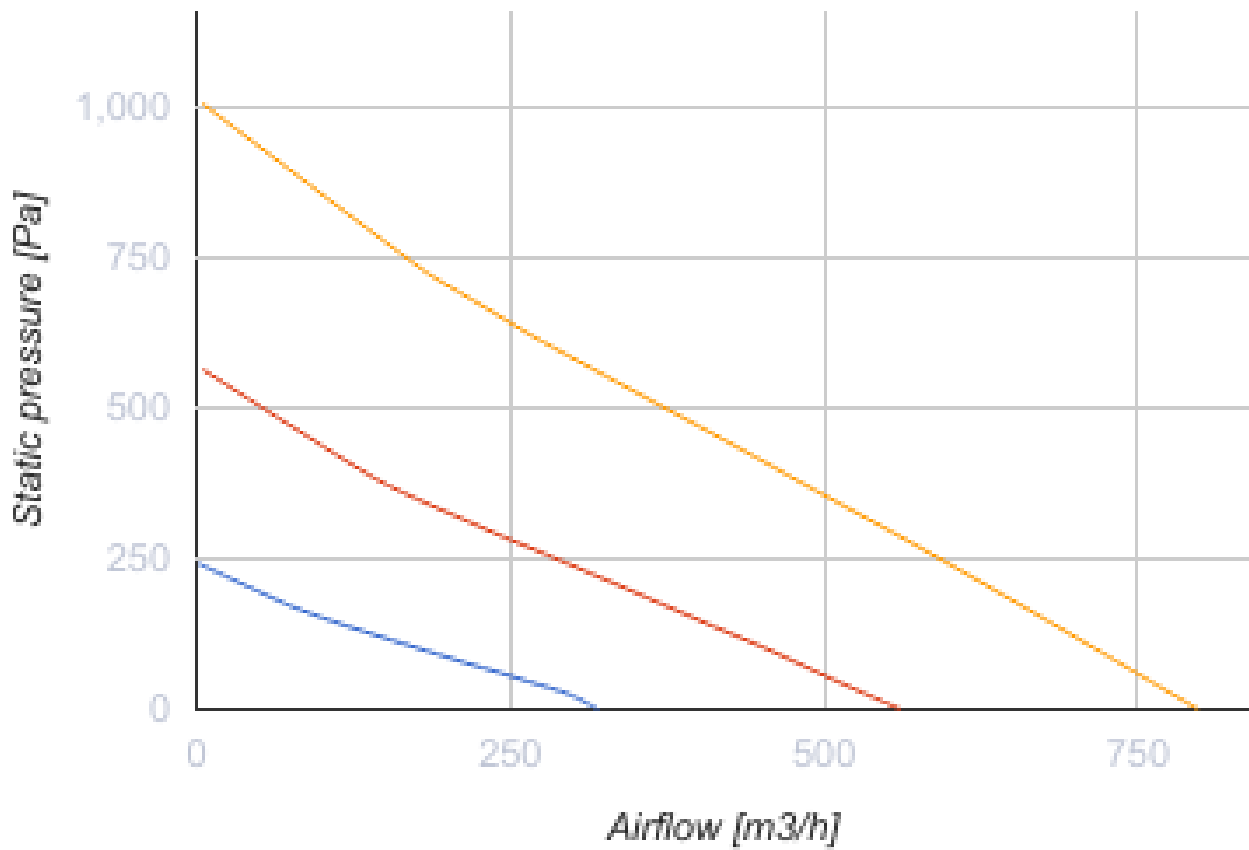

KOMFORT Roto EC D 651-E L S21

Air handling units with rotary heat exchanger

- Maximum airflow: 798
- Sound pressure level LpA at 3 m: 31
- Heat exchanger type: Sorption rotary
- Extract filter: G4 / Coarse > 60%
- Supply filter: G4 / Coarse > 60% (option F7 / ePM1 60%)
- Sound insulation
- Motor type: EC
- Enthalpy heat exchanger
- Bypass: Auto
- BMS protocol: ModBus
- Control: Smartphone
- Casing material: Coated steel
- Humidity sensor: Optional
- CO2 sensor: Optional
- VOC sensor: Optional
- PM2.5 sensor: Optional

	Unit of measurement	KOMFORT Roto EC D 651-E L S21
Connected air duct size	mm	250
Speed	-	1
Phases	-	1
Minimum supply voltage	V	230
Maximum supply voltage	V	230
Power supply frequency	Hz	50/60
Rated power	W	377
Unit current	A	2.58
Maximum airflow	m ³ /h	798
Sound pressure level LpA at 3 m	dB(A)	31
Heat recovery efficiency, max	%	84
Heat exchanger type	-	Sorption rotary
Weight	kg	103
Extract filter	-	G4 / Coarse > 60%
Supply filter	-	G4 / Coarse > 60% (option F7 / ePM1 60%)
Transported air temperature (max)	°C	40
Transported air temperature (min)	°C	-25
Ambient air temperature min	°C	1
Ambient air temperature max	°C	40

Ambient air humidity max	%	60
Ingress protection rating	-	IP22
Ingress protection rating of the drive	-	IP44

Dimensions

Ø D	Ø D1	H	H1	L	L1	W	W1
250	125	425	136	850	410	850	435

Accessories

Other accessories