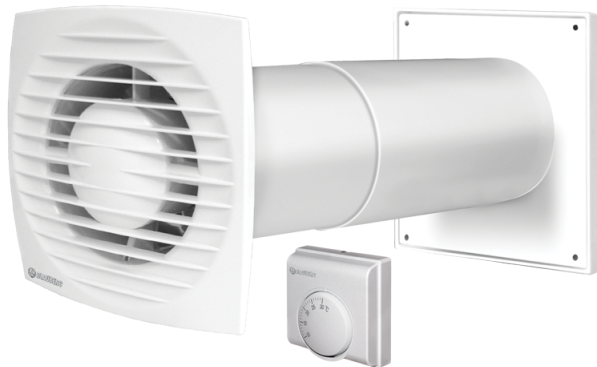

KIT Bravo-BW 100/40-2

Heat movers

Unit of
measurement

KIT Bravo-BW 100/40-2

Dimensions