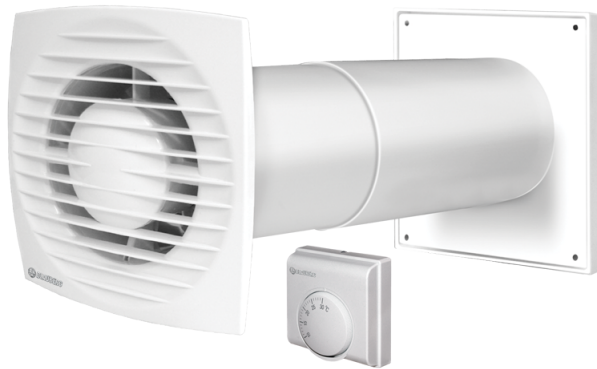

KIT Bravo-BW 100/40-2

Heat movers

Unit of
measurement

KIT Bravo-BW 100/40-2

Dimensions